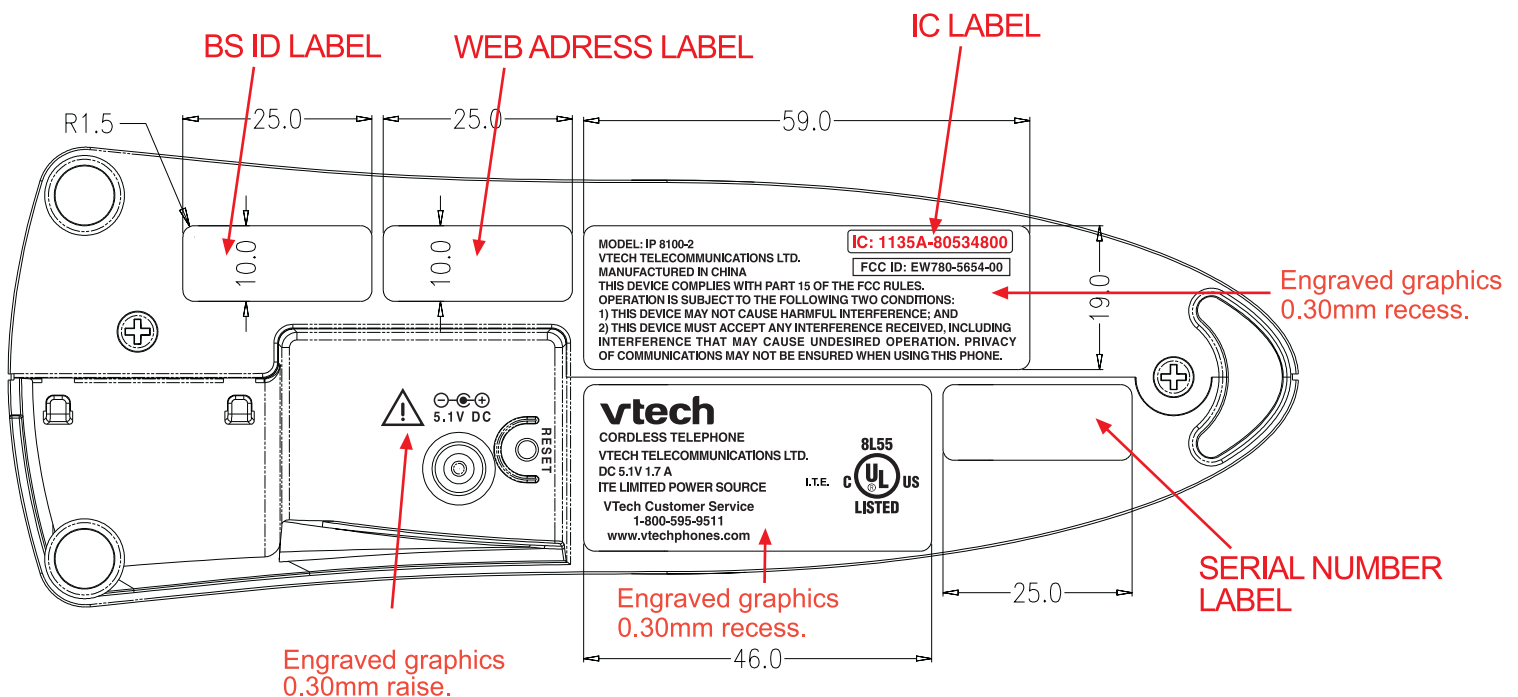

# Engraving evaluation of IP 8100-2

Base

Engraved graphics  
0.30mm raise.

Base bottom