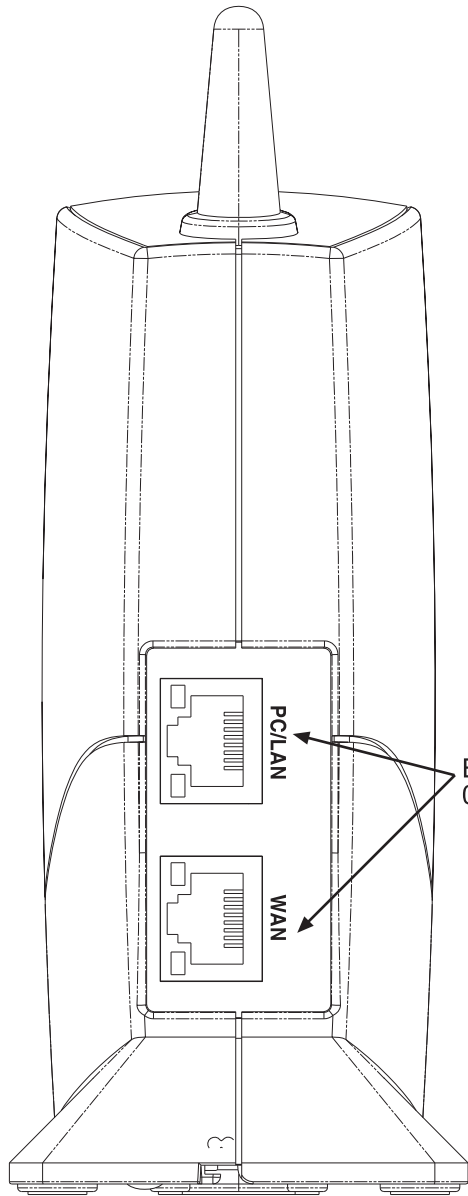

# Engraving evaluation of IP 8100-2

Base

Engraved graphics  
0.30mm raise.

Base bottom