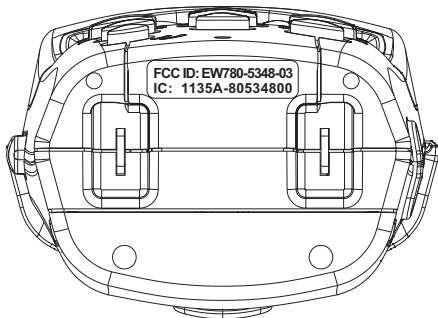

**hs rear pvc sheet
(silkscreen color: black
background color: white)**

30-1509-hs rear

30-1511 hs front

30-1511 hs front