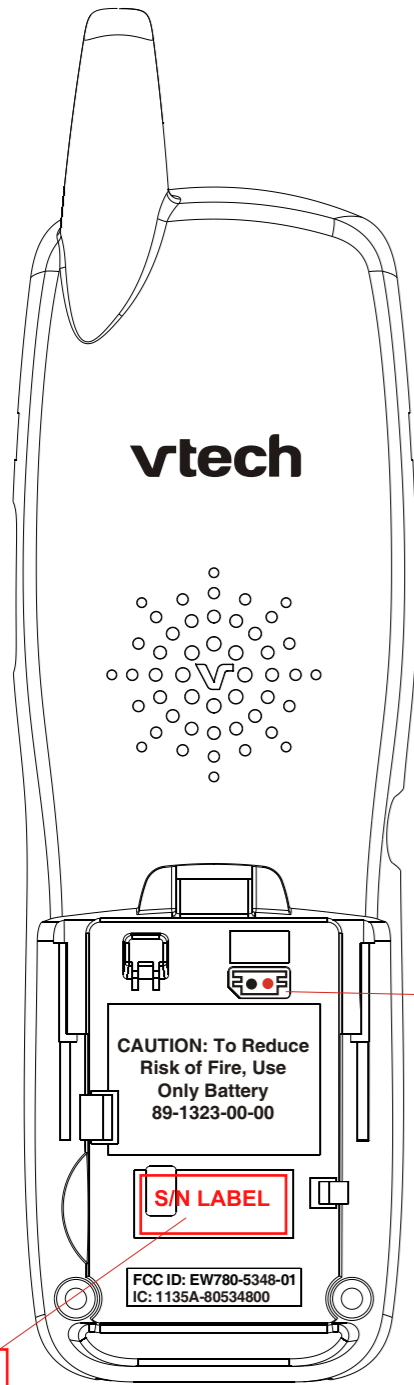

I6764 ENGRAVING DRAFT

Model #: i6764
S/N:XXXXXXXXXX

Battery polarity label

Model #: i6764
S/N:XXXXXXXXXX

S/N LABEL

CAN IC LABEL

vtech
CORDLESS TELEPHONE
VTECH TELECOMMUNICATIONS LTD.
DC 9V 150mA
CLASS 2 POWER SOURCE ONLY