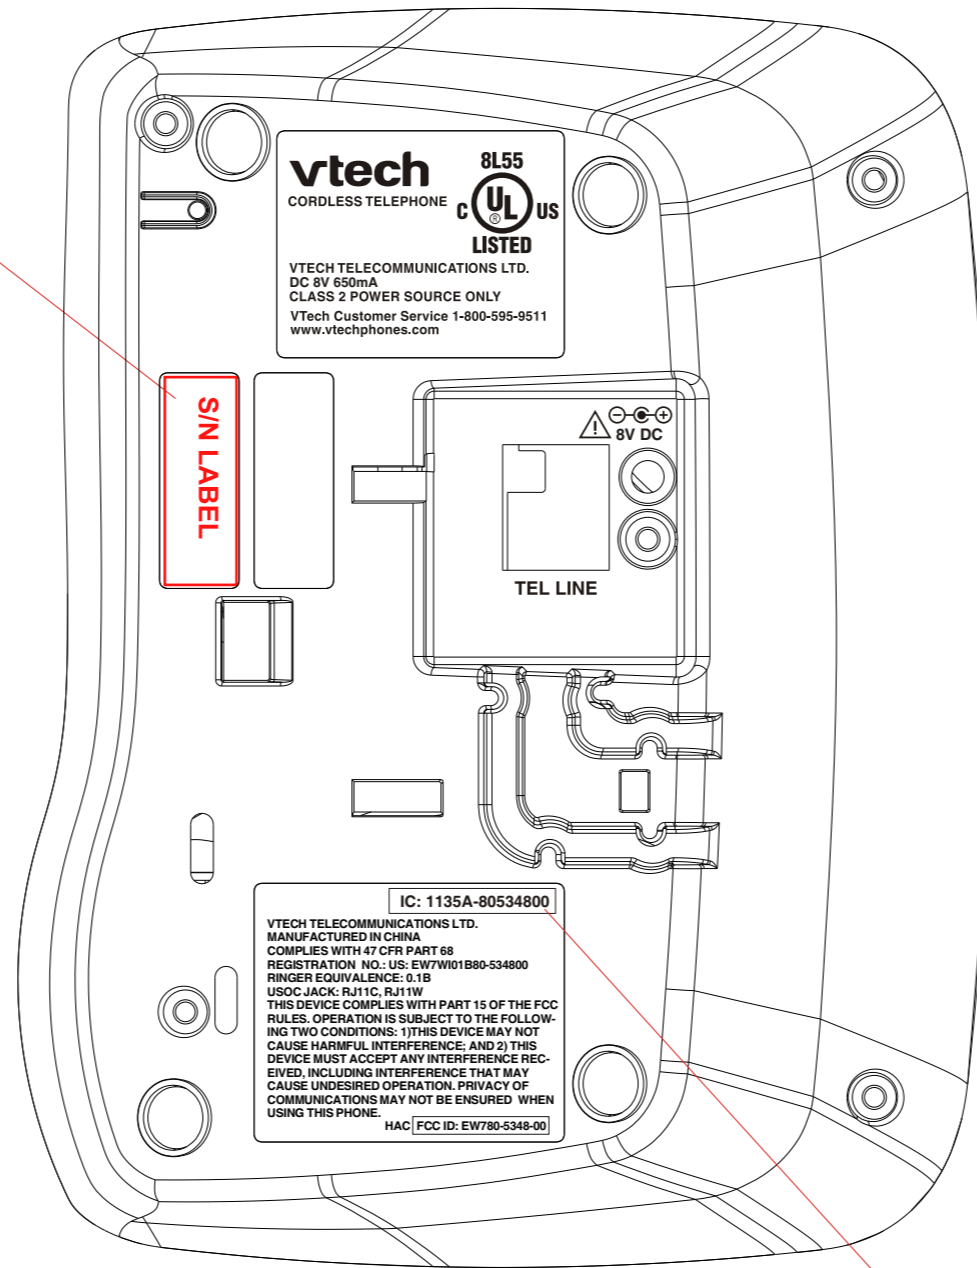

I6764 ENGRAVING DRAFT

Model #: i6764
S/N:XXXXXXXXXX

Battery polarity label

Model #: i6764
S/N:XXXXXXXXXX

S/N LABEL

CAN IC LABEL

vtech
CORDLESS TELEPHONE
VTECH TELECOMMUNICATIONS LTD.
DC 9V 150mA
CLASS 2 POWER SOURCE ONLY