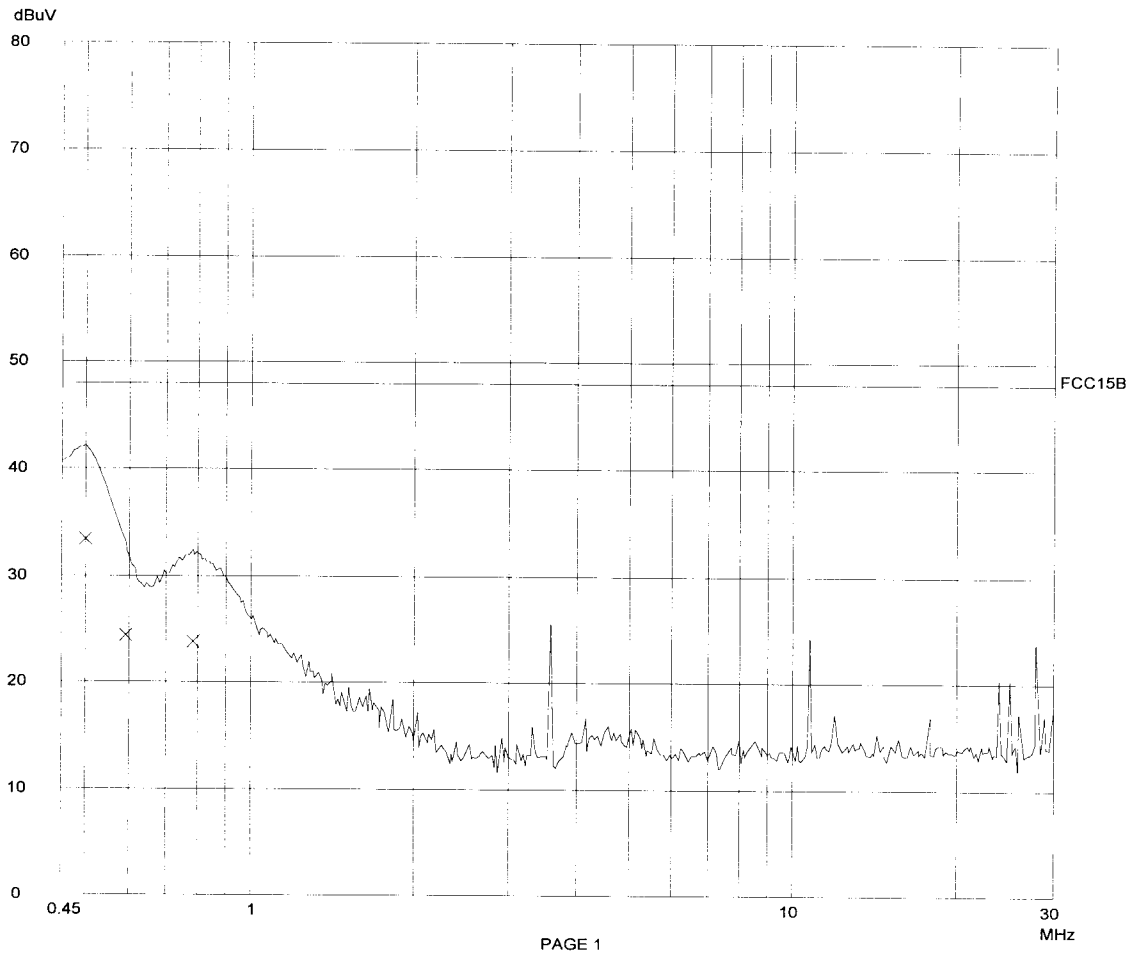

Intertek Testing Services

ETL SEMKO

Report No.: 01087871
Mode: Talk

Tested By: Hong, Report No.: 01087871

Scan Settings (1 Range)

Frequencies			Receiver Settings					
Start	Stop	Step	IF BW	Detector	M-Time	Atten	Preamp	OpRge
450k	30M	5k	10k	PK	20ms	AUTO	LN OFF	60dB

Final Measurement: x QP
Meas Time: 1 s
Subranges: 16
Acc Margin: 20dB

Transducer No.	Start	Stop	Name
21	9k	30M	EW0698

Ctrl No.: N/A

Intertek Testing Services

ETL SEMKO

Report No.: 01087871
Mode: Talk

Tested By: Hong, Report No.: 01087871

Scan Settings (1 Range)

|----- Frequencies -----||----- Receiver Settings -----|

Start	Stop	Step	IF BW	Detector	M-Time	Atten	Preamp	OpRge
450k	30M	5k	10k	PK	20ms	AUTO	LN OFF	60dB

Final Measurement

Frequency	QP Level	QP Limit
-----------	----------	----------