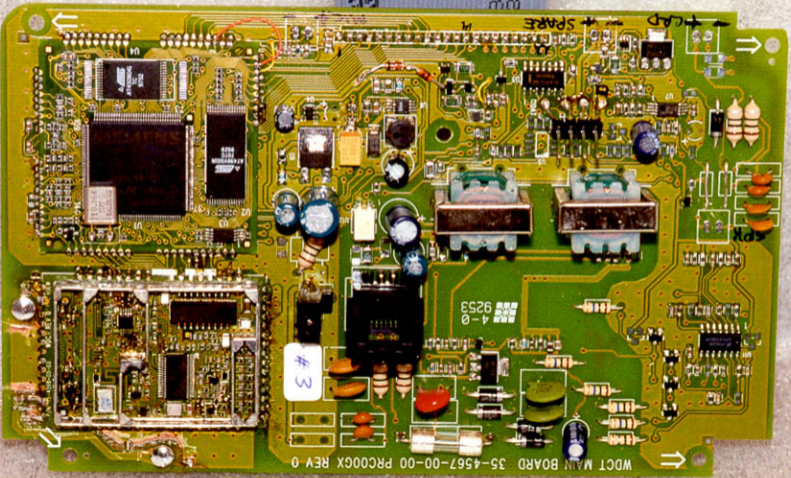

WDCT MAIN BOARD 35-4567-00-00 PRC00GX REV 0

#3

4-0
9253

SPARE

CAP

SPARE

J1

NORMAL MODE