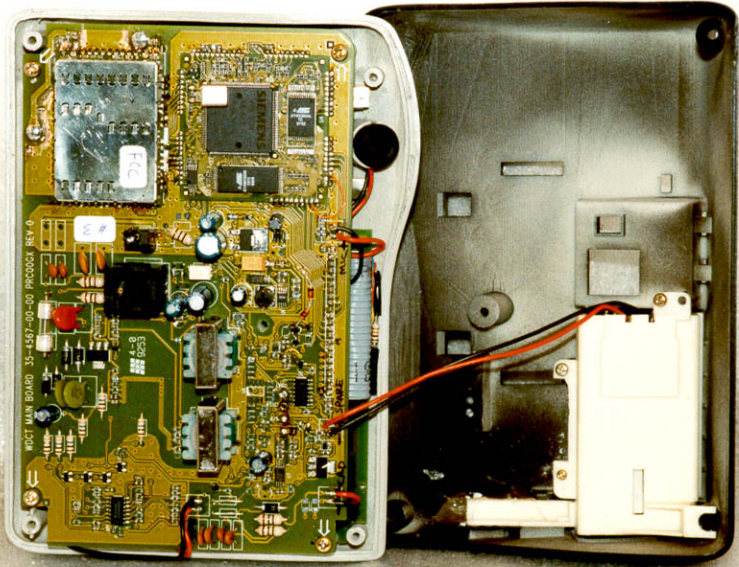

GIGAPHONE

FCC #2

VTECH

Multi-Handset System
DECT

PH-1008
W481112

power

in use

charging

flash

auto
callback

mute

3-way
conference

hold

3-way
conference

volume

speakerphone

billed as vices

repeat
dialing

WDCT MAIN BOARD 35-4567-00-00 PRC000X REV 0

ES20
8-4

SIEMENS

FCC

W

POWER