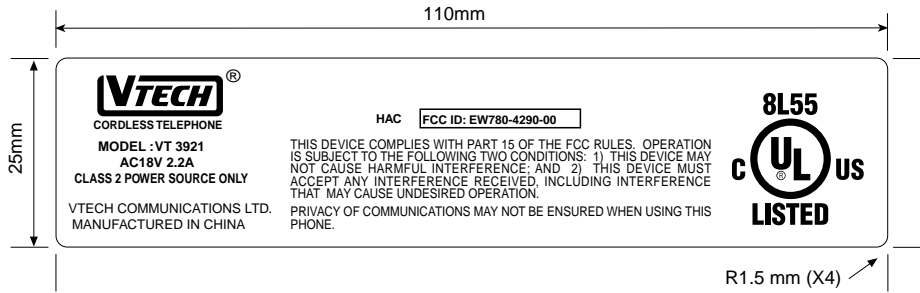

FCC LABEL- VT3921 CORDLESS PABX  
WITH UL MARK

FCC LABEL- VT3921 CORDLESS PABX  
WITHOUT UL MARK