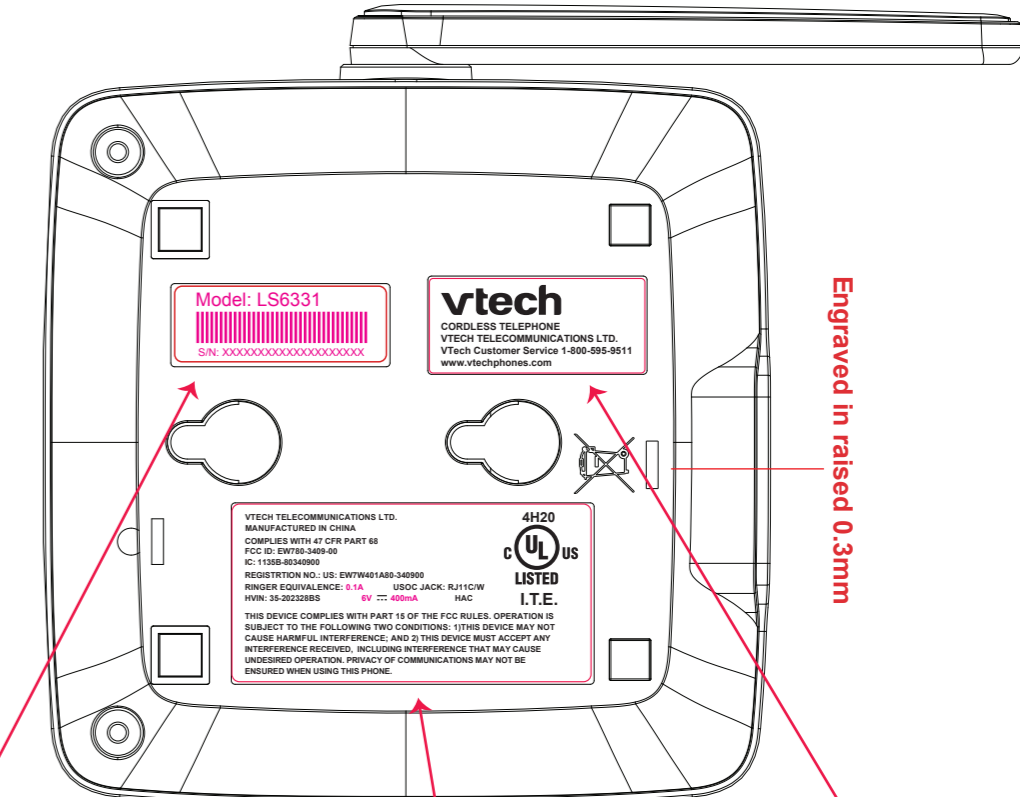

Text: engraved in raised 0.3mm

scale 1:1

BS

Engraved in raised 0.3mm

SN label: 28mm\*10mm

BS label: 47.5mm\*23.5\*R1mm  
92-039605-010-100

BS label: 28.5mm\*12.5\*R0.5mm  
92-039609-010-100