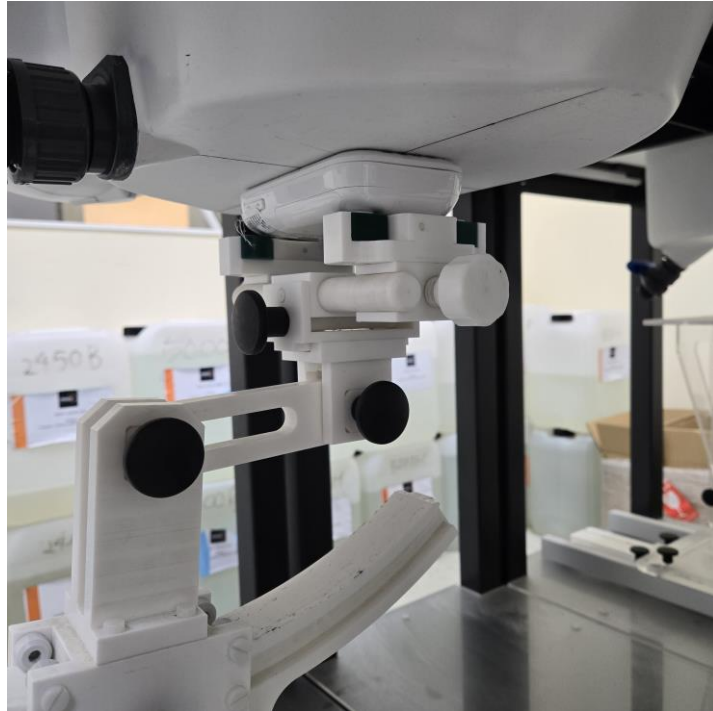

**INTERTEK TESTING SERVICES**

---

**The Worst Case Configuration Photographs**

23110994 VM3252 PU

Figure 1 – Front 0mm separation

Figure 2 – Front 0mm separation