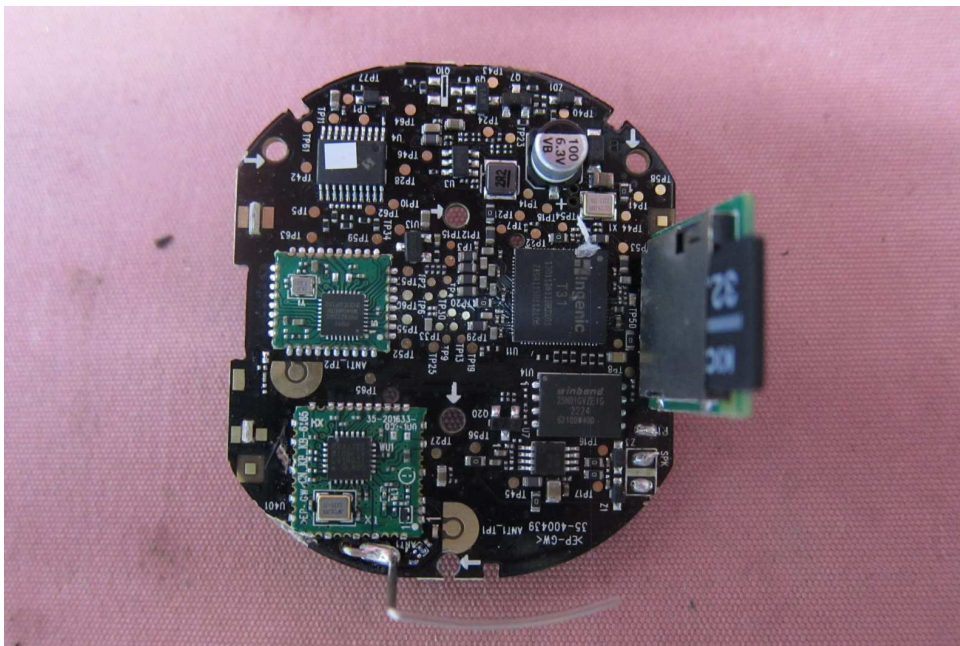

Equipment Photographs

(Internal)

Equipment Photographs

(Internal)

INTERTEK TESTING SERVICE

Report No.: HK23030024

Equipment Photographs

(Internal)

Equipment Photographs

(Internal)

Bluetooth BLE Antenna

wifi antenna

Equipment Photographs

(Internal)

Equipment Photographs

(Internal)