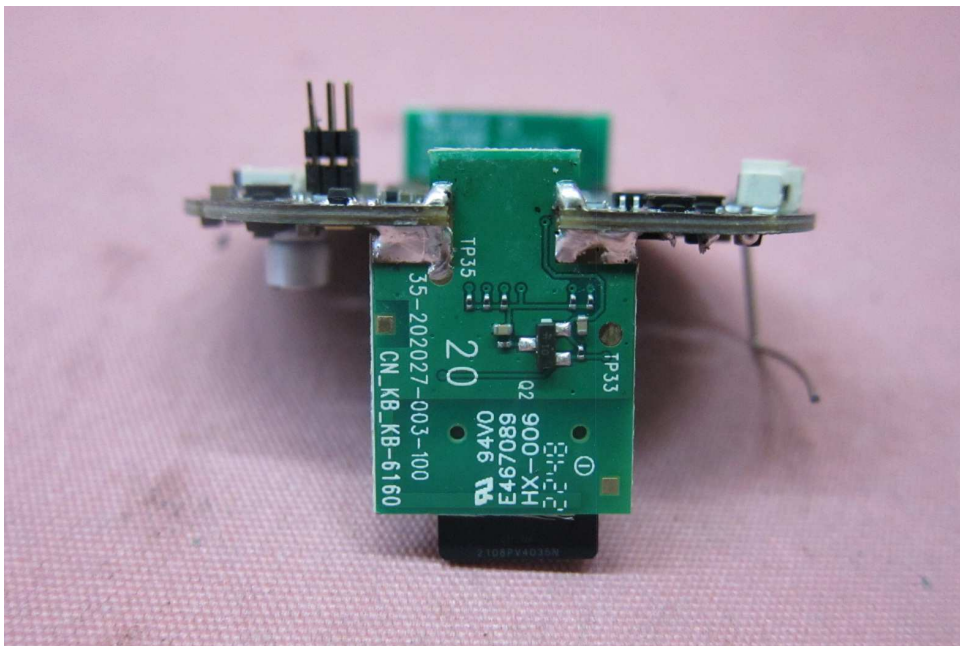

Equipment Photographs

(Internal)

Equipment Photographs

(Internal)

INTERTEK TESTING SERVICE

Report No.: HK23030024

Equipment Photographs

(Internal)

Equipment Photographs

(Internal)

Bluetooth BLE Antenna

wifi antenna

Equipment Photographs

(Internal)

Equipment Photographs

(Internal)