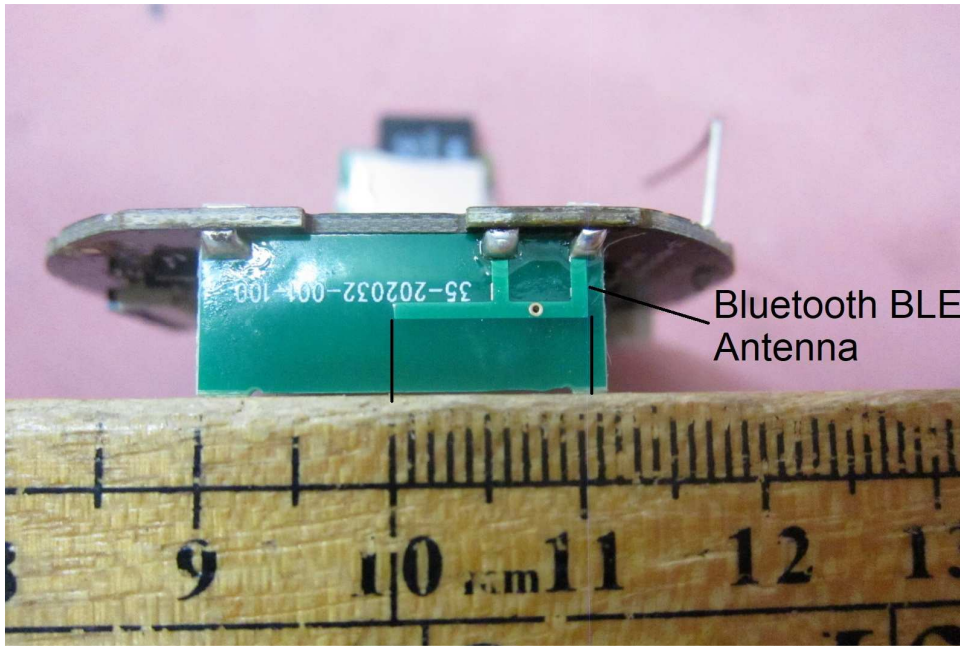

Equipment Photographs

(Internal)

Bluetooth BLE Antenna