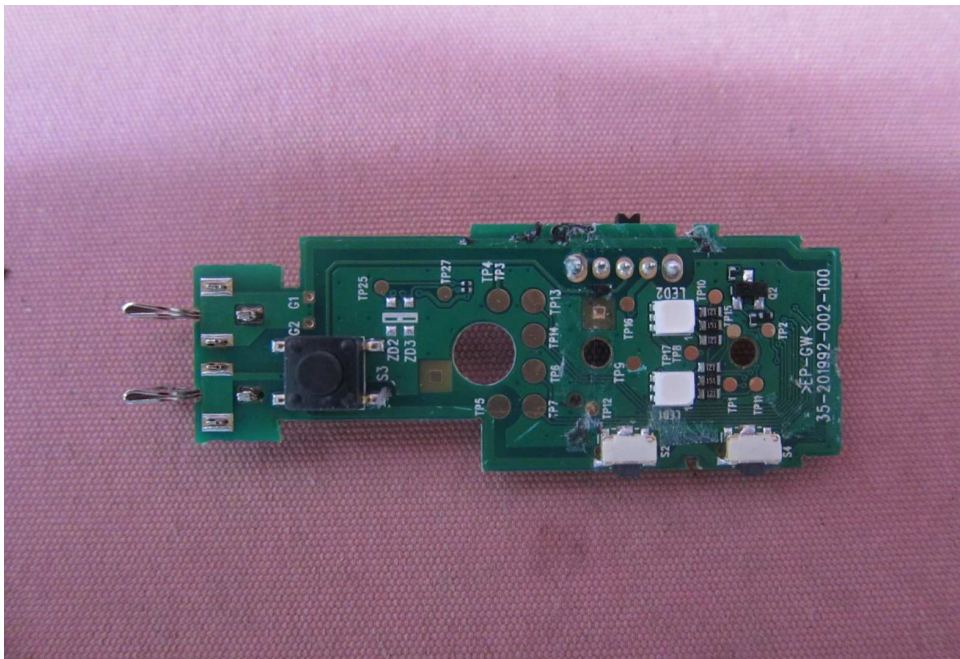

Equipment Photographs

(Internal)

Equipment Photographs

(Internal)

INTERTEK TESTING SERVICE

Report No.: HK23030024

Equipment Photographs

(Internal)

Equipment Photographs

(Internal)

Bluetooth BLE Antenna

wifi antenna

Equipment Photographs

(Internal)

Equipment Photographs

(Internal)