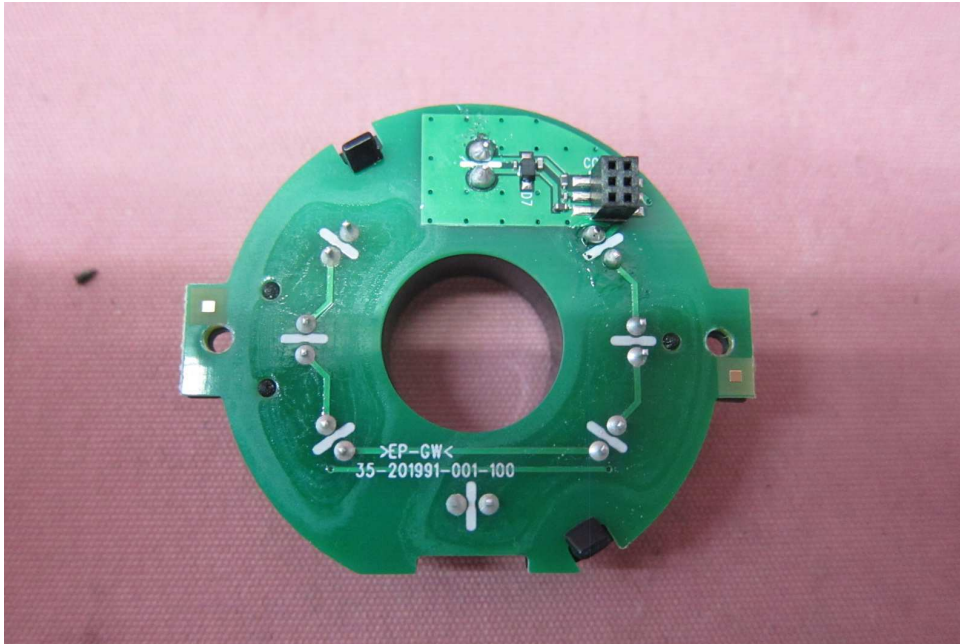

Equipment Photographs

(Internal)

Equipment Photographs

(Internal)

INTERTEK TESTING SERVICE

Report No.: HK23030024

Equipment Photographs

(Internal)

Equipment Photographs

(Internal)

Bluetooth BLE Antenna

wifi antenna

Equipment Photographs

(Internal)

Equipment Photographs

(Internal)