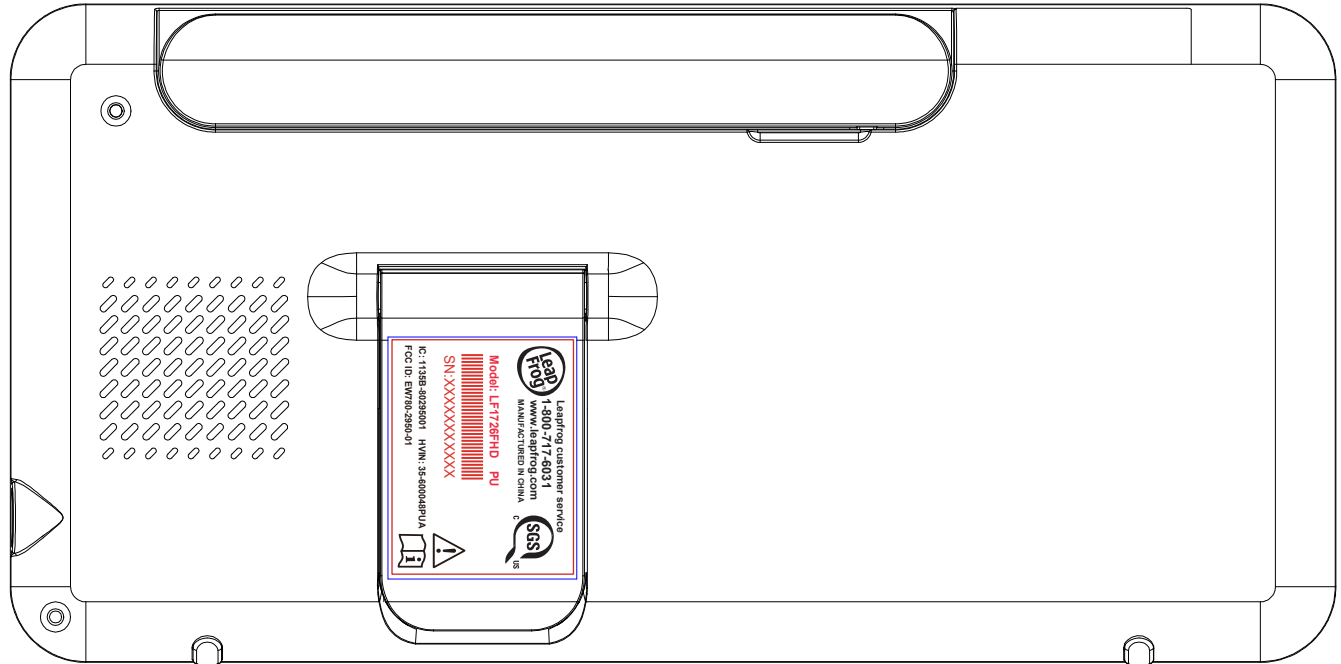

PU

PU LBL
31X24 mm
50# PET

With the limitation of the surface space , the compliance statement will be put on the manual.