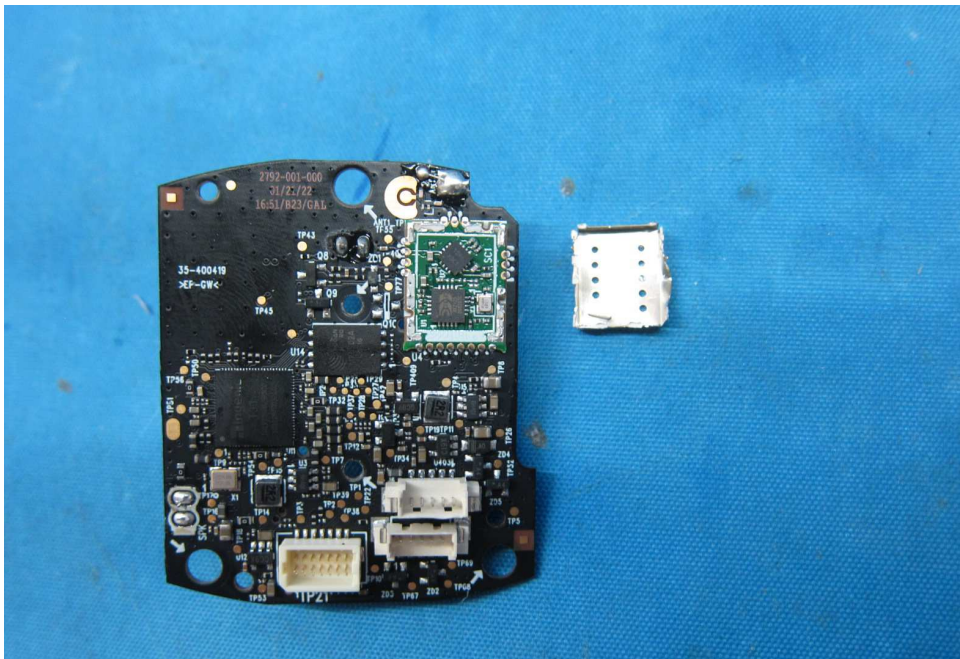

Equipment Photographs

(Internal)

Equipment Photographs

(Internal)

Equipment Photographs

(Internal)

Equipment Photographs

(Internal)

INTERTEK TESTING SERVICE

Report No.: HK22031074

Equipment Photographs

(Internal)