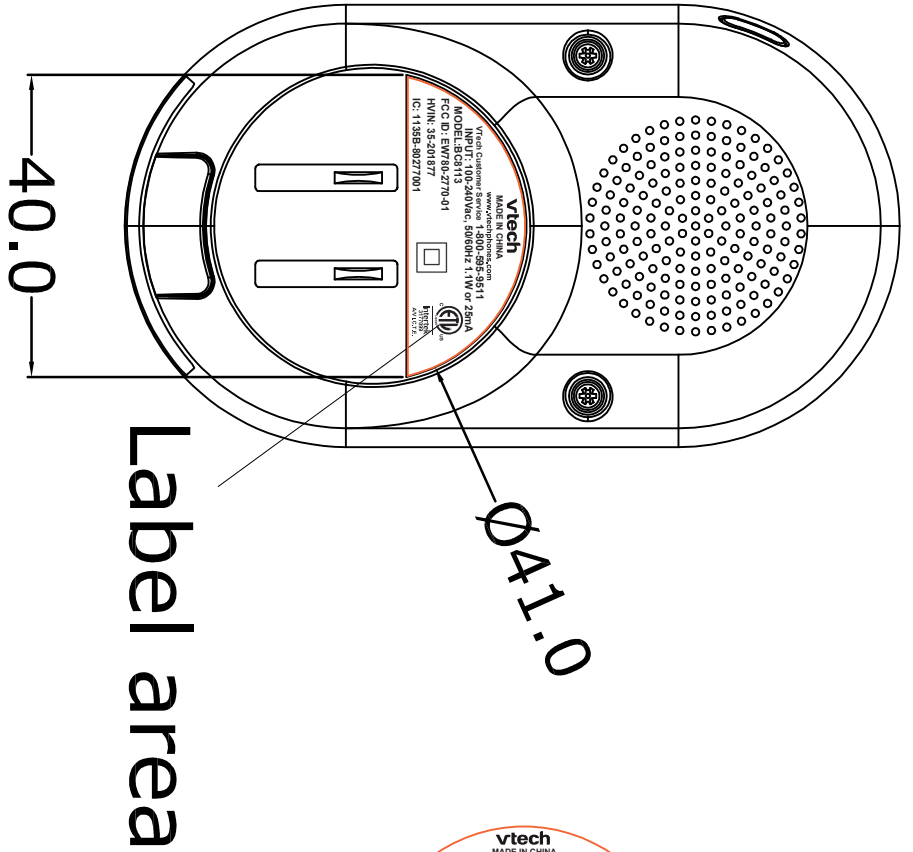

Blank LBL SIZE: 28X7mm  
 50# UL Approved PET  
 P/N:92-038350-000-100

LBL SIZE: 39.5X15.5mm  
 50# UL Approved PET  
 P/N:92-038275-020-100