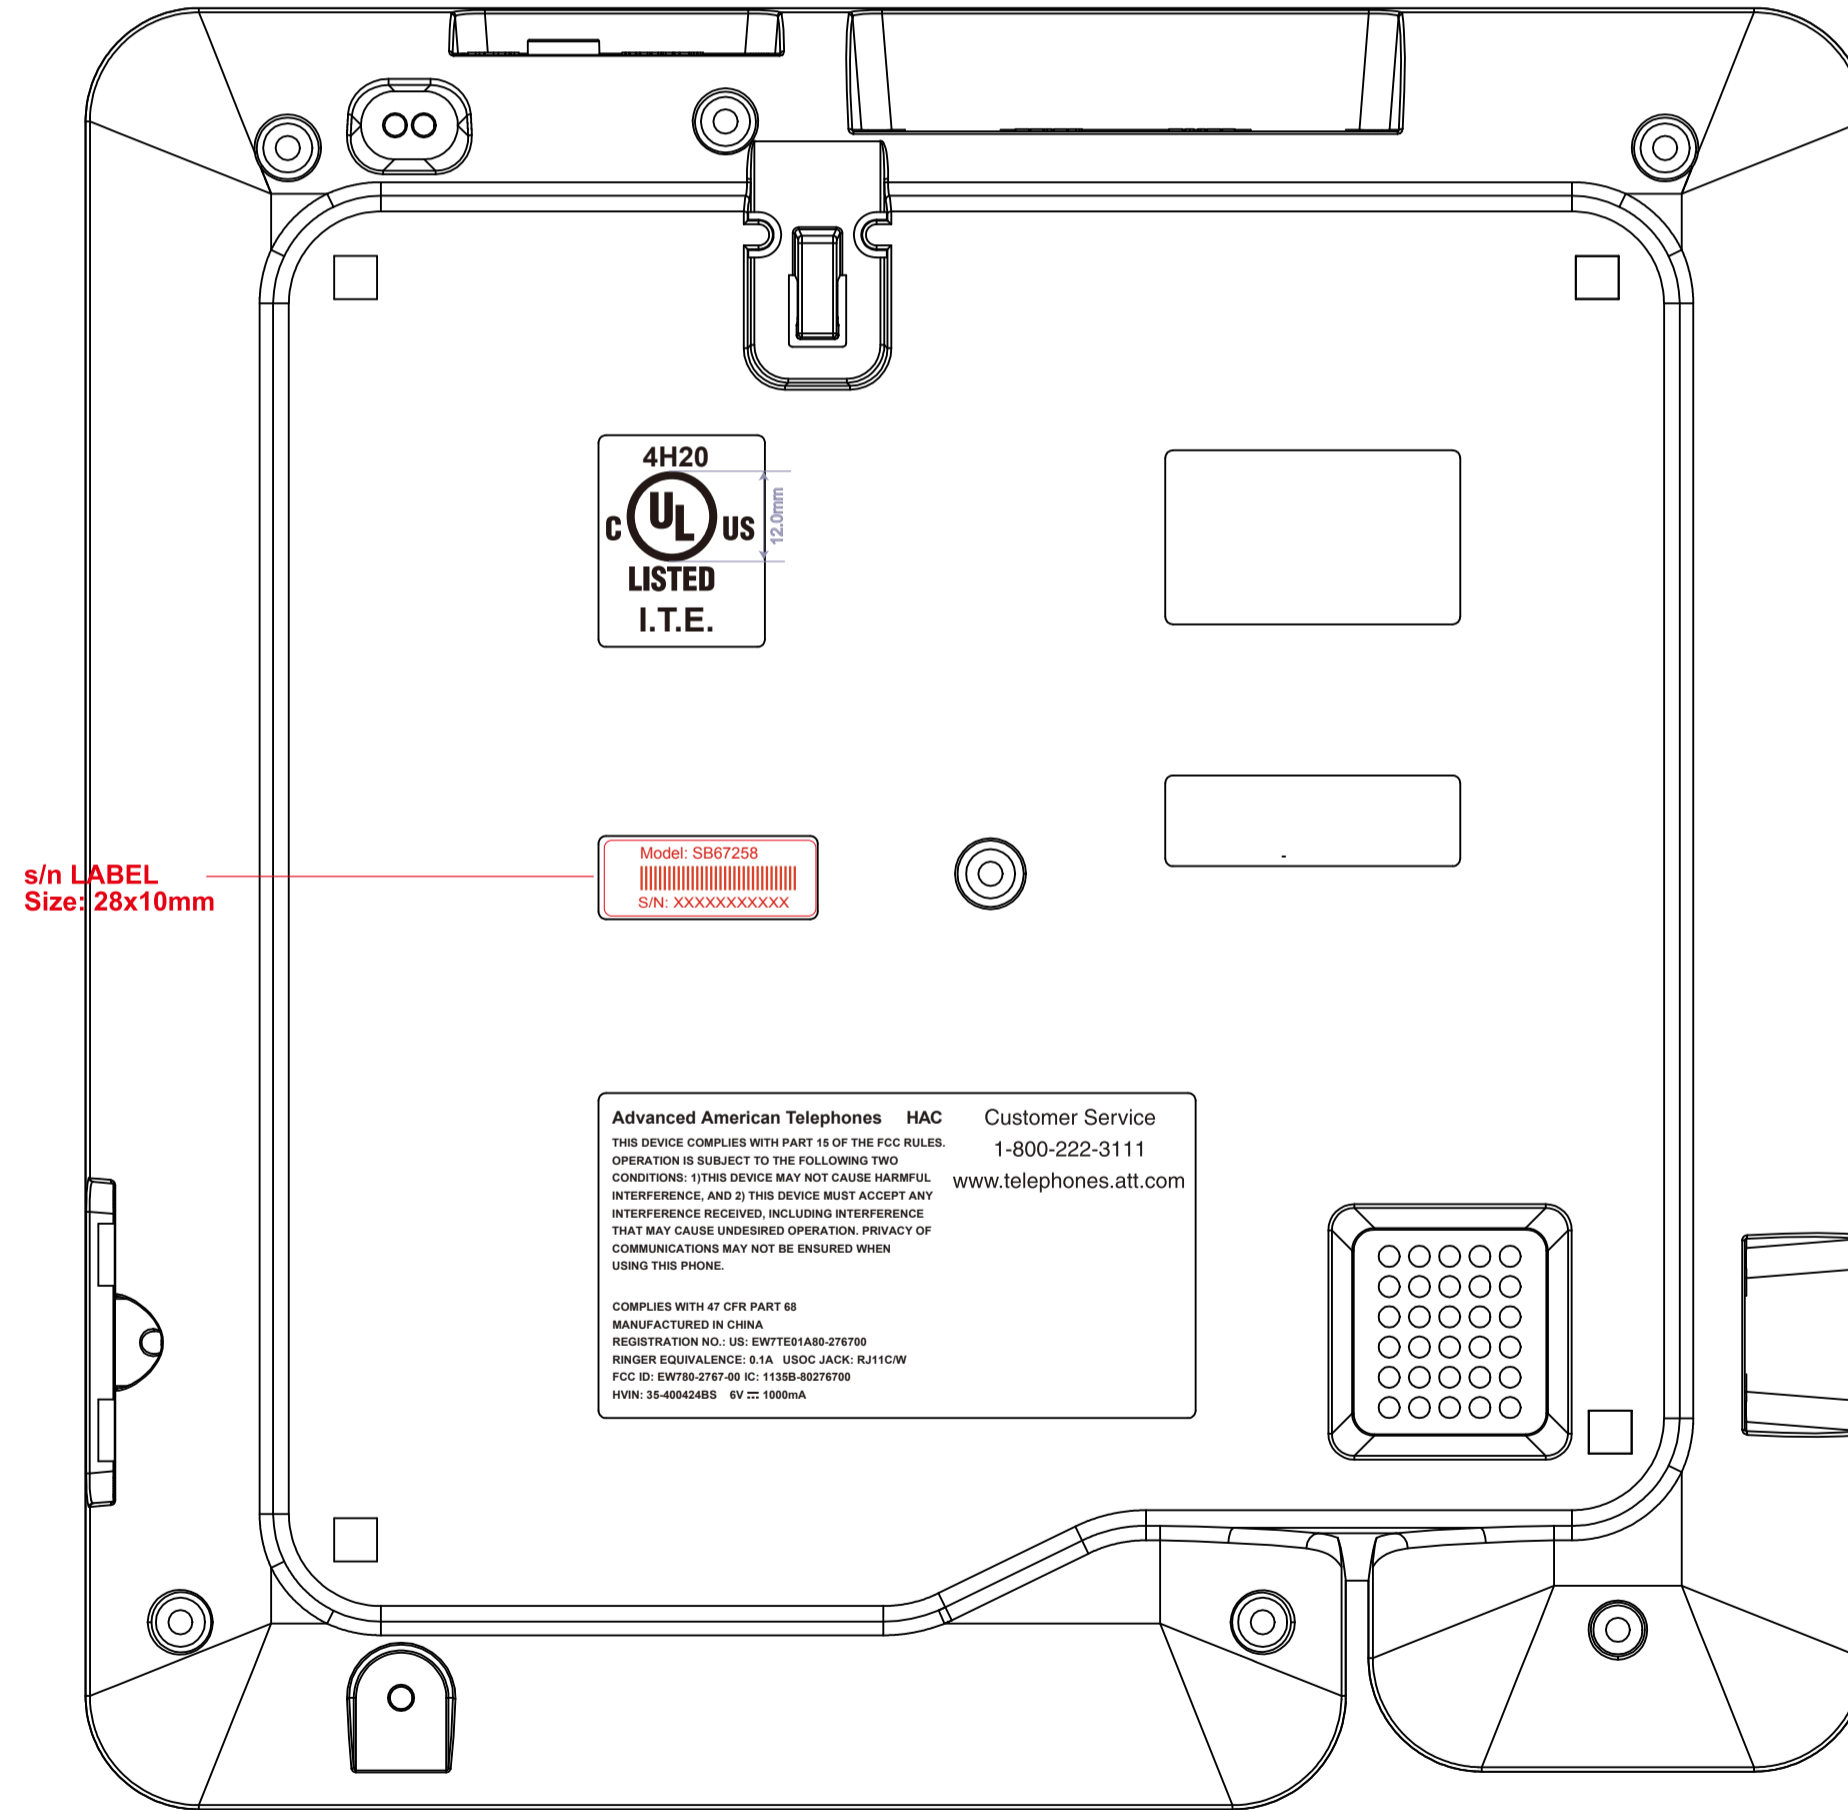

SB67258 Engraving draft(Updated on Apr 26,23)

s/n LABEL
Size: 28x10mm