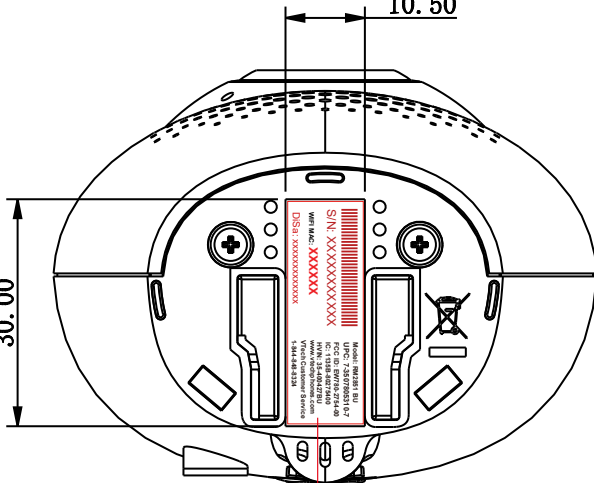

10.50

30.00

**SIZE: 29.4X10 mm**

  
S/N: XXXXXXXXXXXX  
WiFi MAC: XXXXXX  
DiSa: xxxxxxxxxxxxxx

Model: RM2851 BU  
UPC: 7-3507805310-7  
FCC ID: EW780-2754-00  
IC: 1135B-80275400  
HVIN: 35-40427BU  
www.vtechphones.com  
VTech Customer Service  
1-844-848-8324