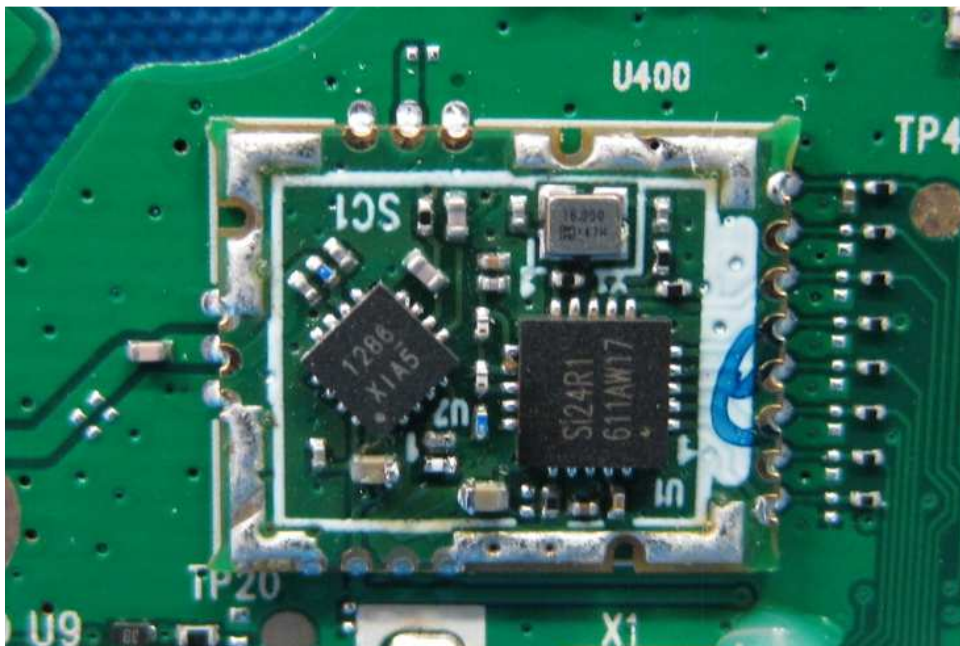

Equipment Photographs

(Internal)

Equipment Photographs

(Internal)

INTERTEK TESTING SERVICE

Report No.: HK22060944

Equipment Photographs

(Internal)