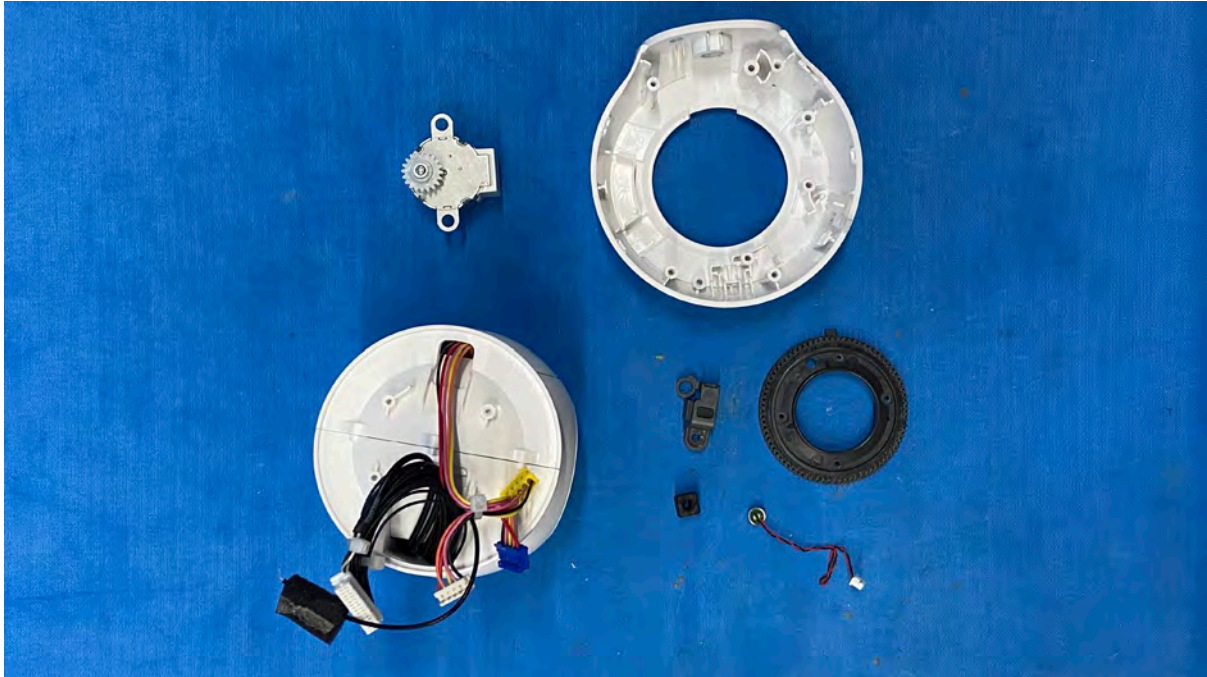

(Internal)

FCC ID: EW780-2655-00A

IC: 1135B-80265500A

PMN: VM924 BU, VM924-2 BU, VM924-3 BU, VM924-4 BU

INTERTEK TESTING SERVICES

Equipment Photographs

(Internal)

FCC ID: EW780-2655-00A