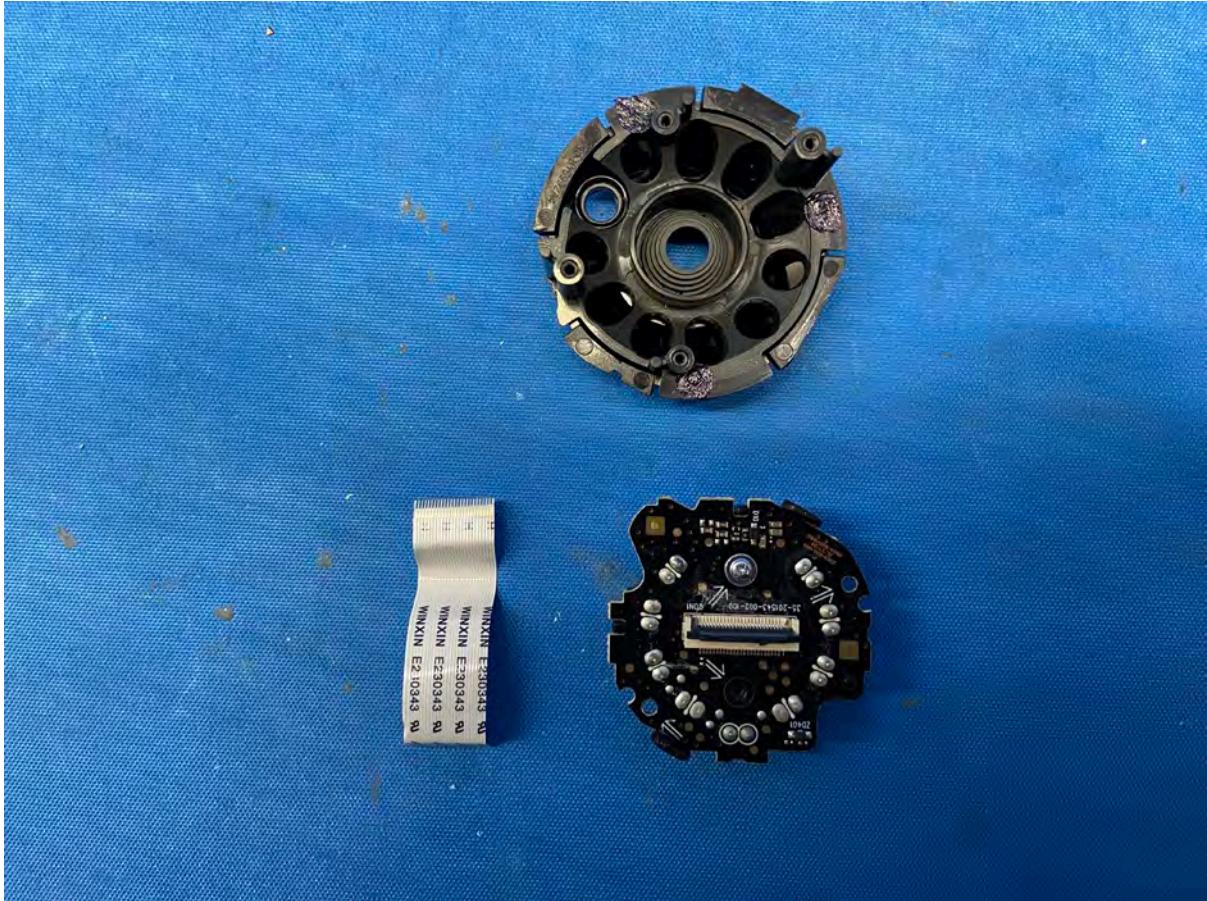

INTERTEK TESTING SERVICES

Equipment Photographs

(Internal)

FCC ID: EW780-2655-00A

IC: 1135B-80265500A

PMN: VM924 BU, VM924-2 BU, VM924-3 BU, VM924-4 BU