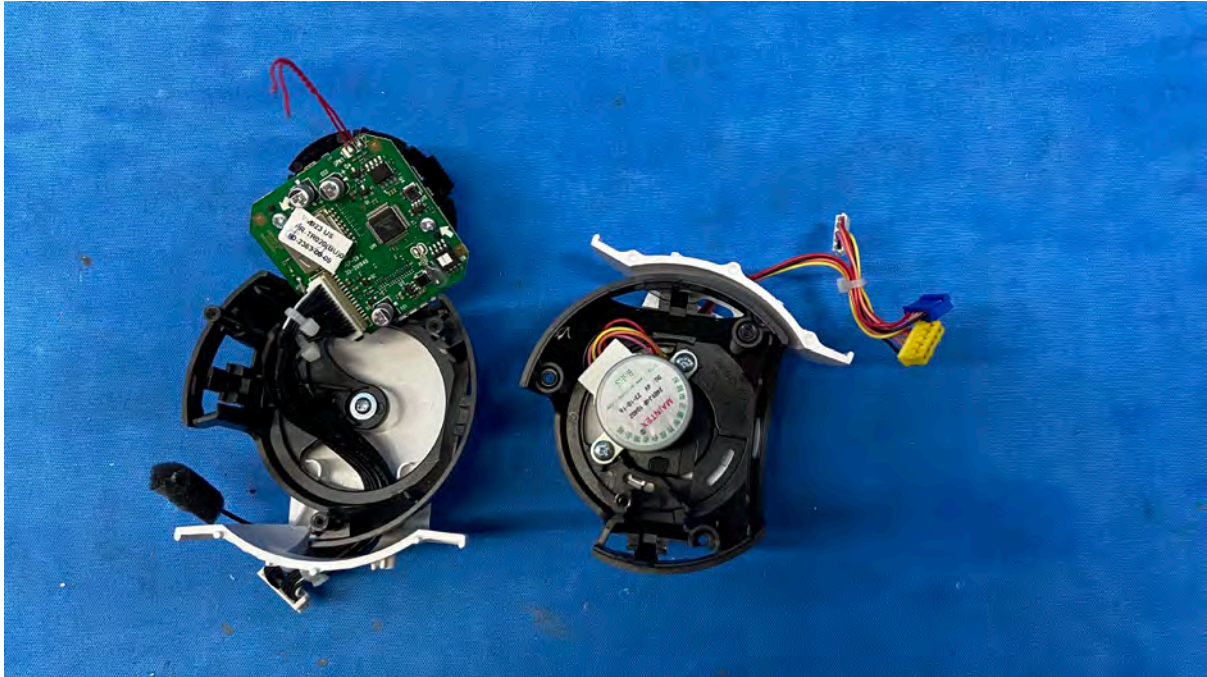

INTERTEK TESTING SERVICES

Equipment Photographs

(Internal)

FCC ID: EW780-2655-00A

IC: 1135B-80265500A

PMN: VM924 BU, VM924-2 BU, VM924-3 BU, VM924-4 BU