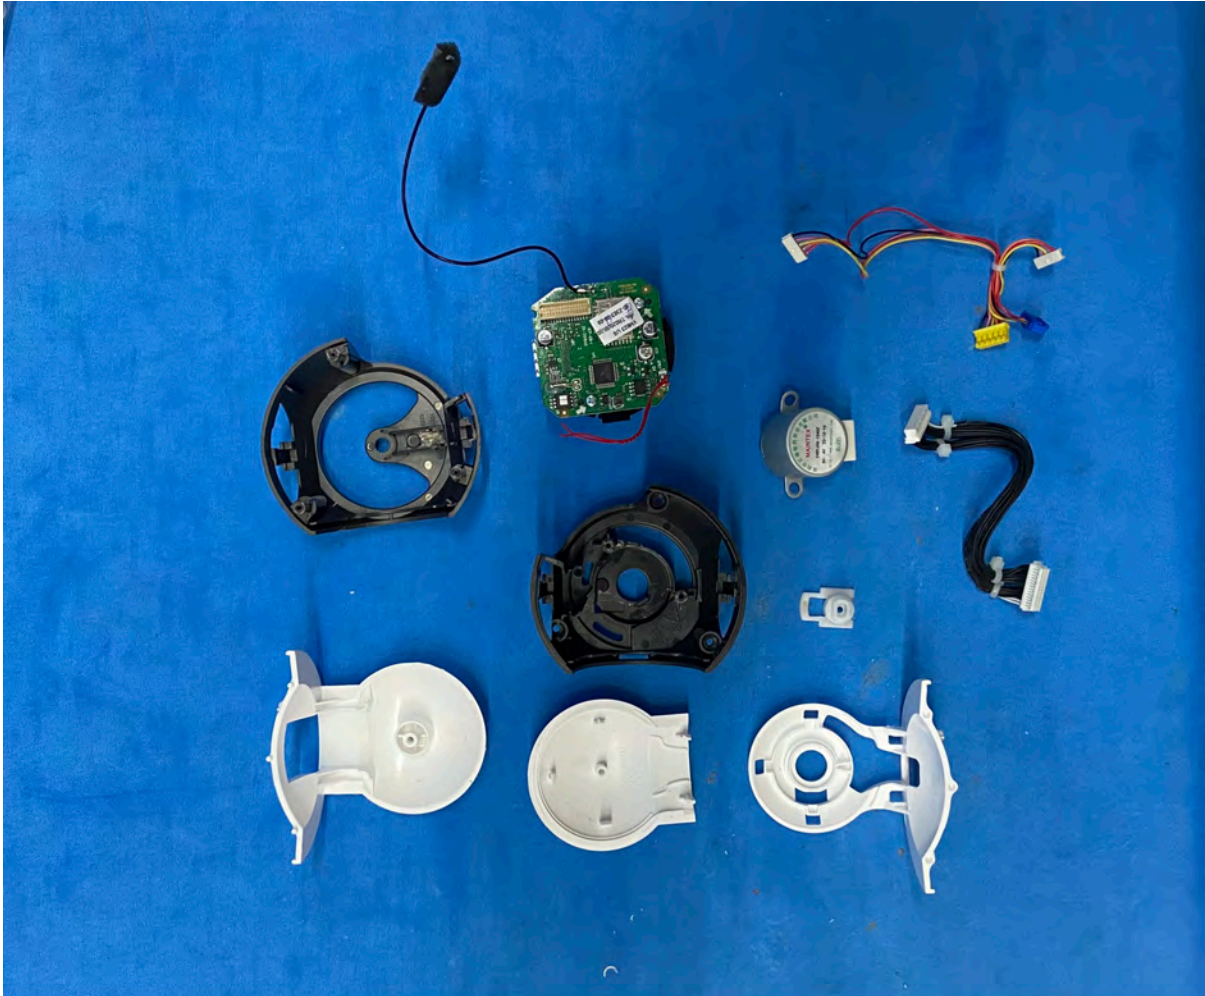

INTERTEK TESTING SERVICES

Equipment Photographs

(Internal)

FCC ID: EW780-2655-00A

IC: 1135B-80265500A

PMN: 924 BU, 924 Twin BU, 924 Triple BU, 924 Quad BU