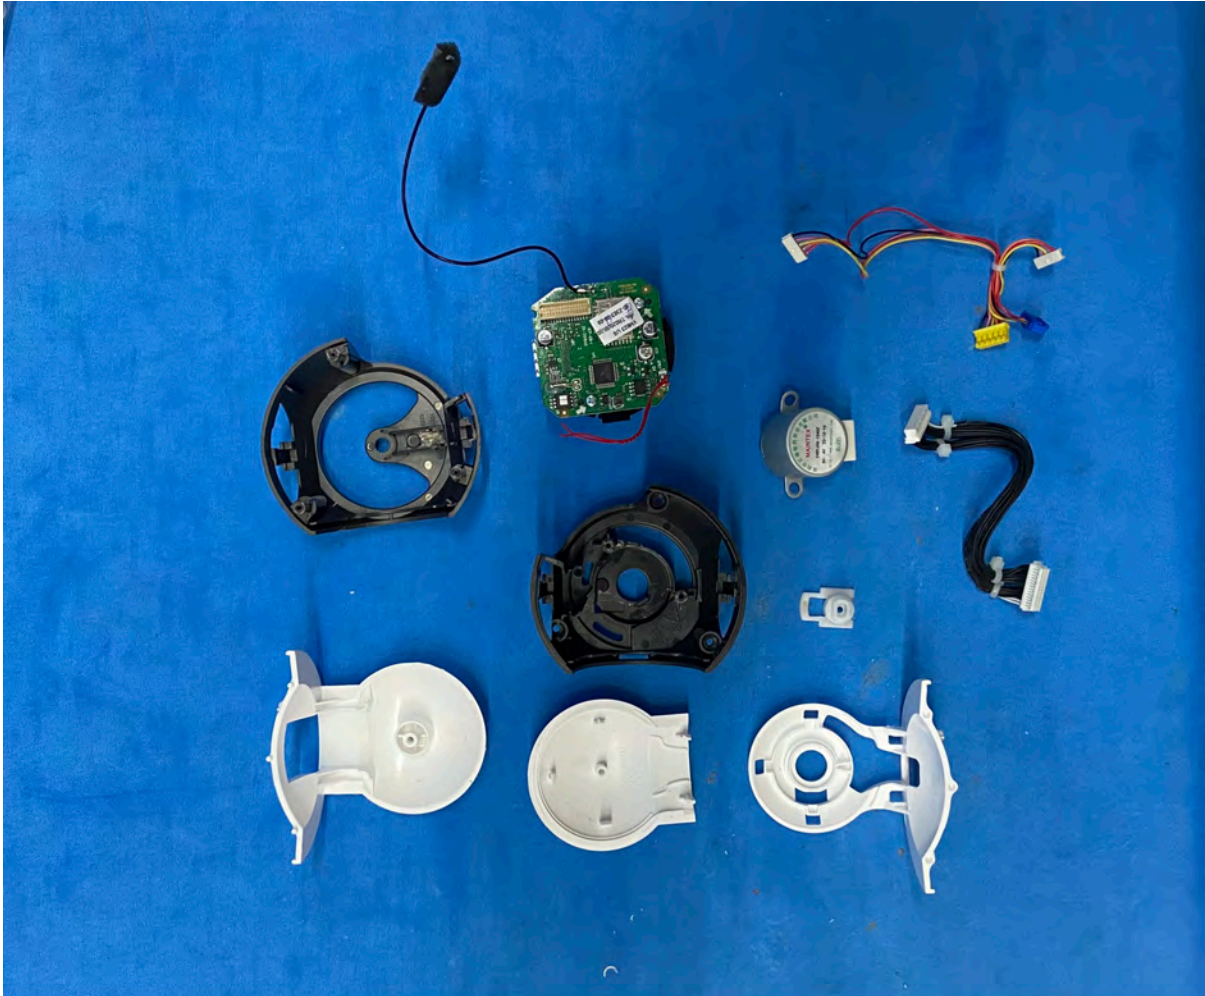

INTERTEK TESTING SERVICES

Equipment Photographs

(Internal)

FCC ID: EW780-2655-00A

IC: 1135B-80265500A

PMN: VM924 BU, VM924-2 BU, VM924-3 BU, VM924-4 BU