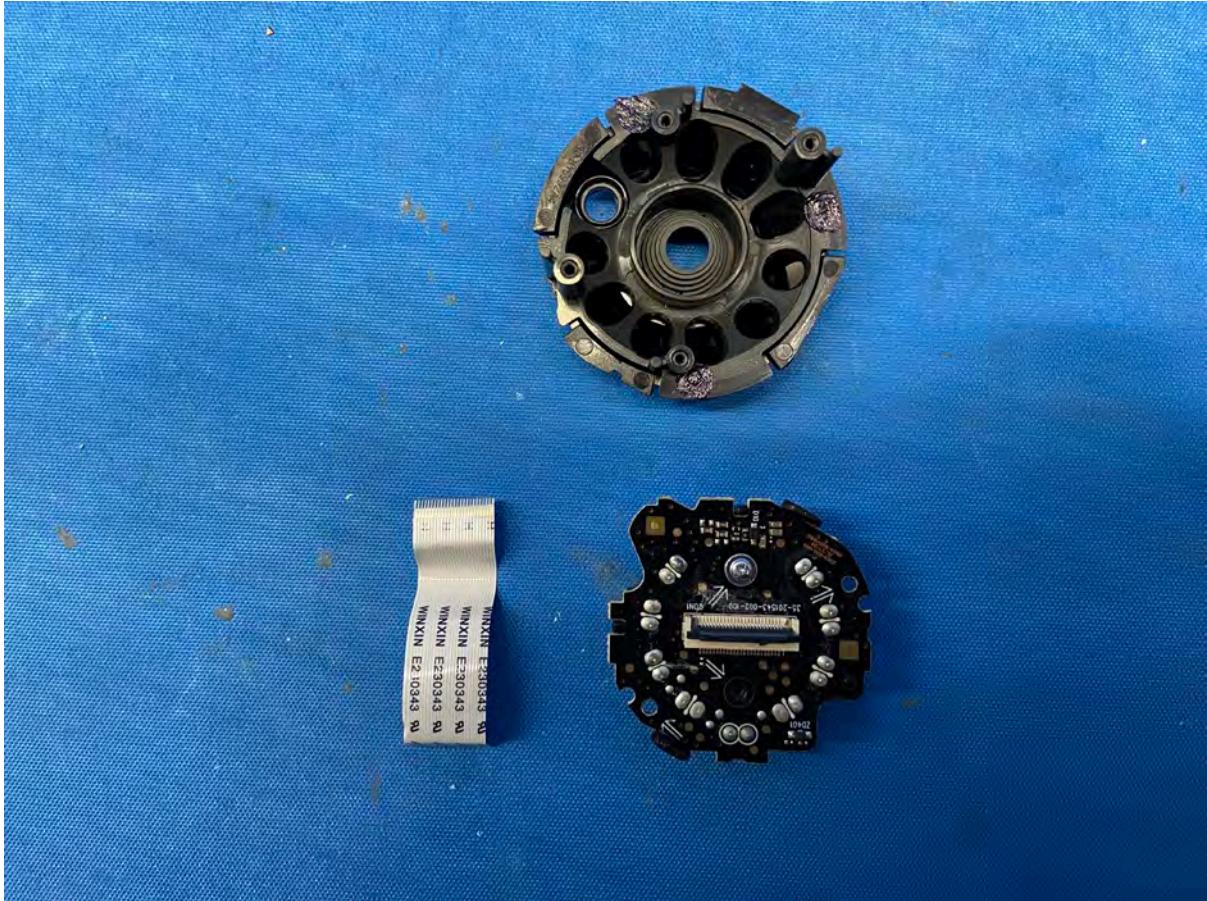

INTERTEK TESTING SERVICES

Equipment Photographs

(Internal)

FCC ID: EW780-2655-00A

IC: 1135B-80265500A

PMN: 924 BU, 924 Twin BU, 924 Triple BU, 924 Quad BU