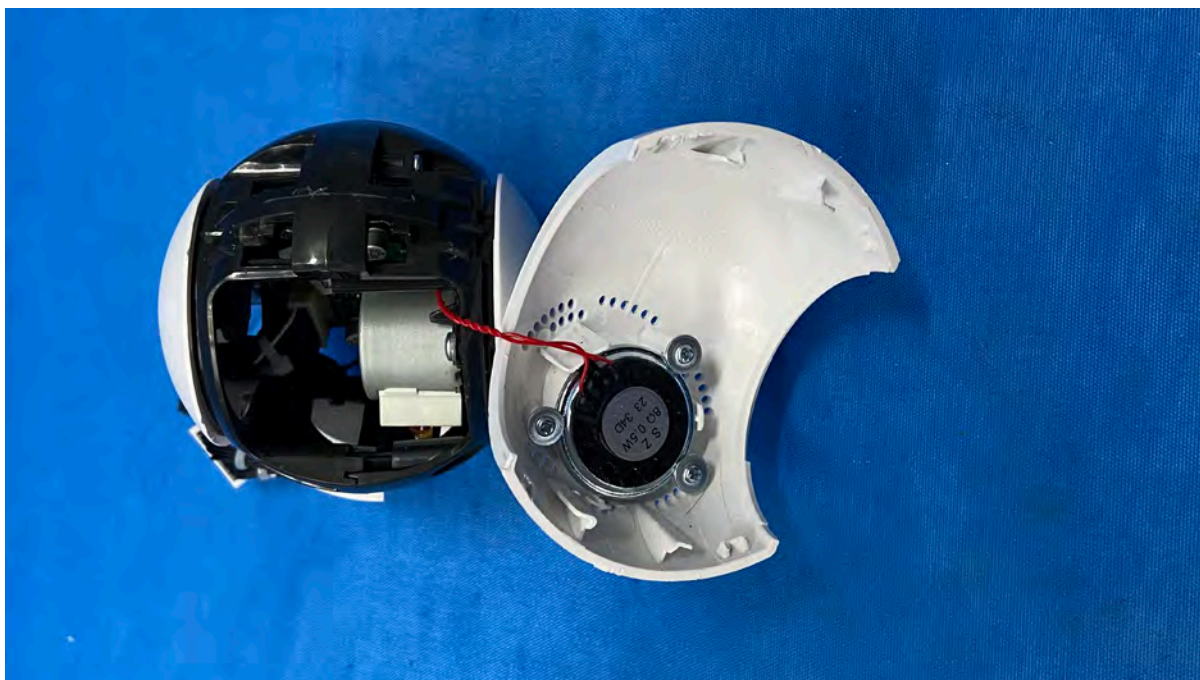

INTERTEK TESTING SERVICES

Equipment Photographs

(Internal)

FCC ID: EW780-2655-00A

IC: 1135B-80265500A

PMN: VM924 BU, VM924-2 BU, VM924-3 BU, VM924-4 BU