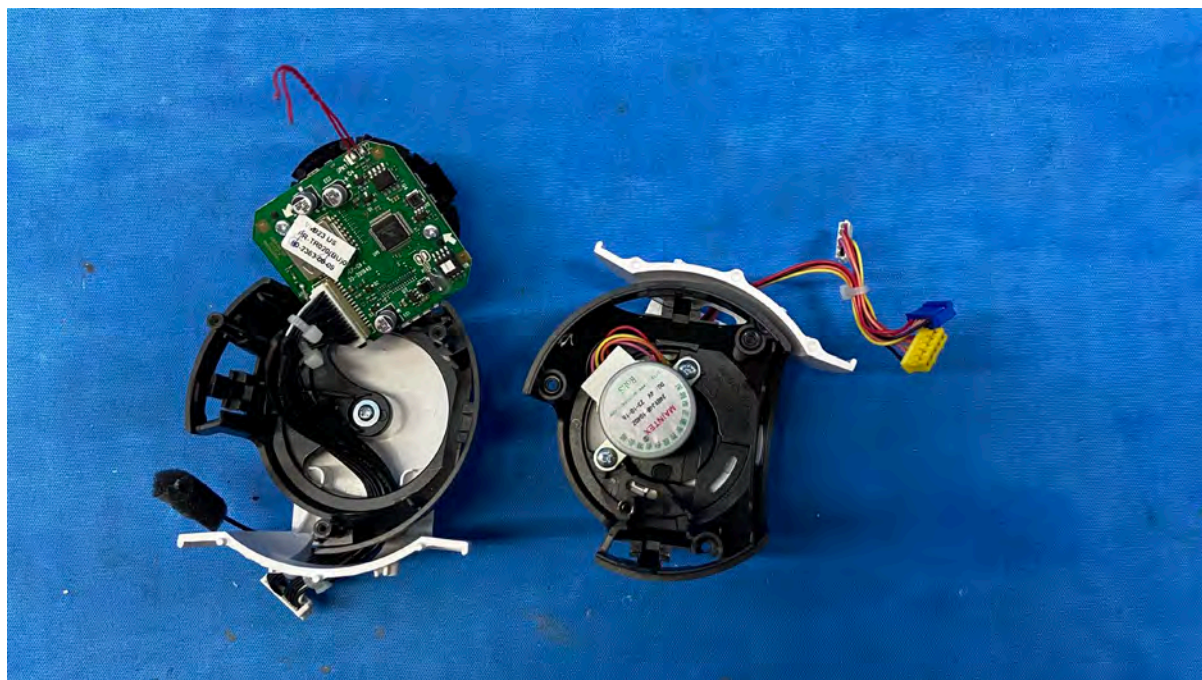

INTERTEK TESTING SERVICES

Equipment Photographs

(Internal)

FCC ID: EW780-2655-00A

IC: 1135B-80265500A

PMN: 924 BU, 924 Twin BU, 924 Triple BU, 924 Quad BU