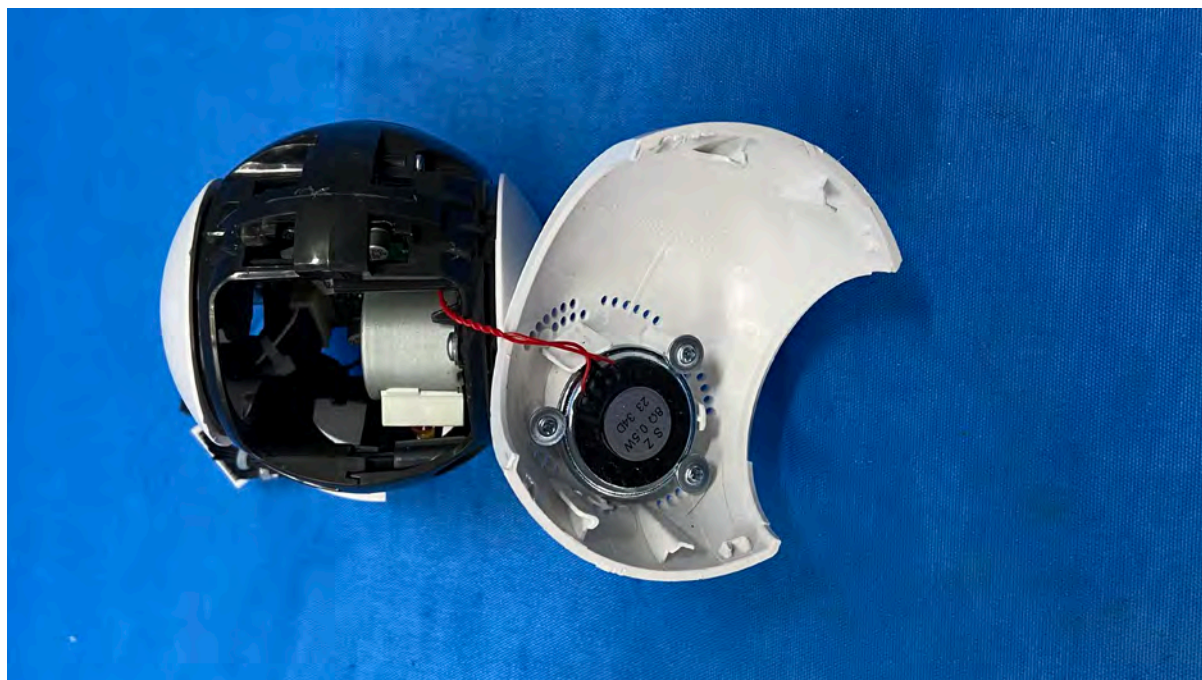

INTERTEK TESTING SERVICES

Equipment Photographs

(Internal)

FCC ID: EW780-2655-00A

IC: 1135B-80265500A

PMN: 924 BU, 924 Twin BU, 924 Triple BU, 924 Quad BU