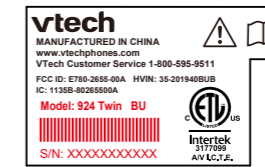

BU

BU LABEL
SIZE: 35X21 mm
50# UL Approved PET