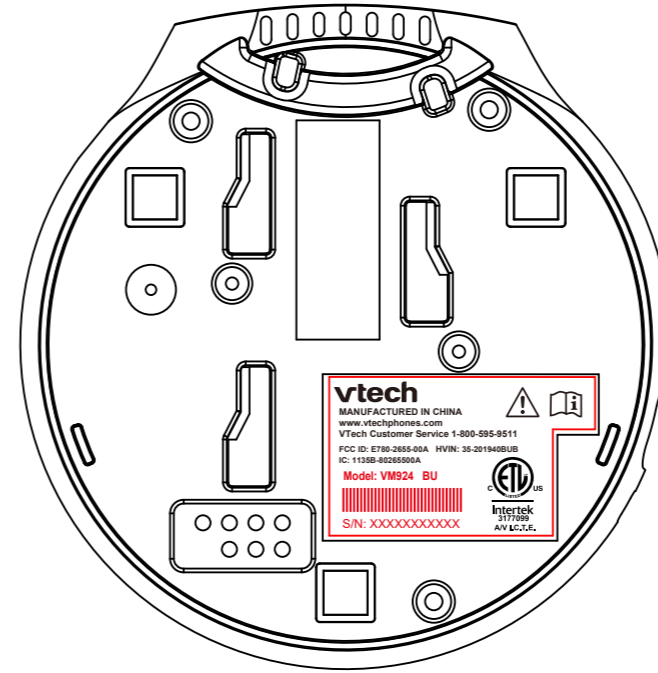

BU

BU LABEL
SIZE: 35X21 mm
50# UL Approved PET