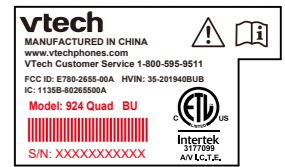

BU

BU LABEL
SIZE: 35X21 mm
50# UL Approved PET