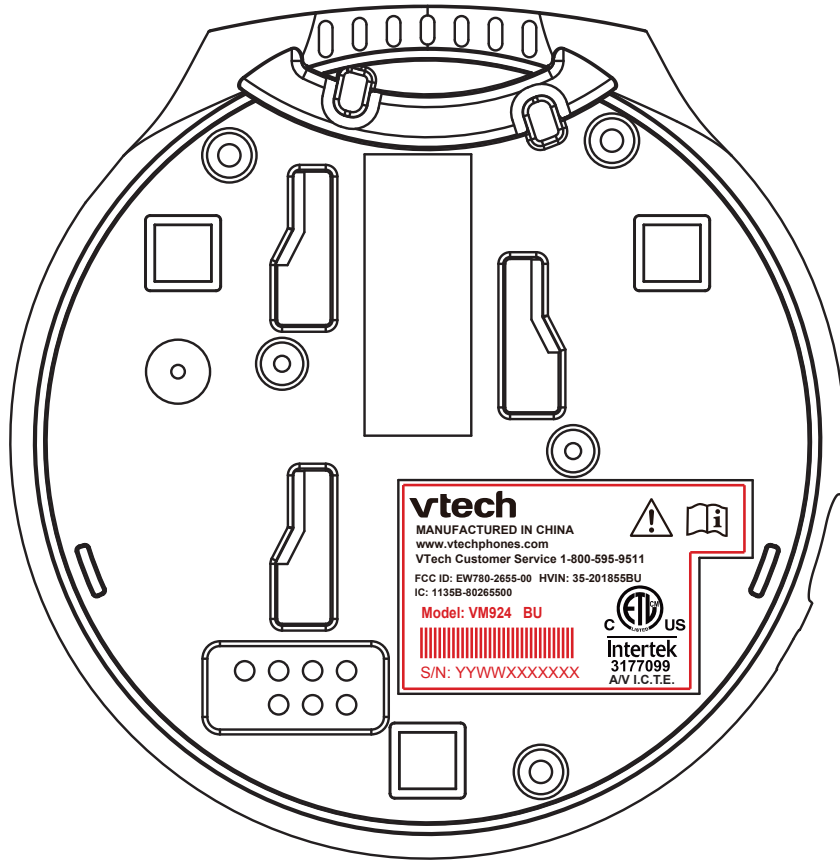

BU

BU LABEL
SIZE: 35X21 mm
50# UL Approved PET