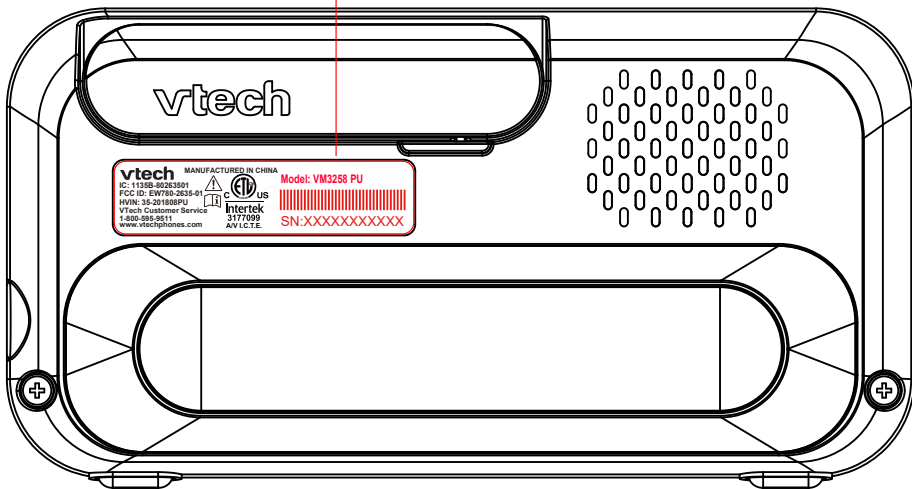

vtech MANUFACTURED IN CHINA
IC: 11298-60283501
FCC ID: EW780-2635-01
HVIN: 35-201808PU
Vtech Customer Service
1-800-595-8511
www.vtechphones.com

Model: VM3258-2 PU

SN:XXXXXXXXXX

vtech MANUFACTURED IN CHINA
IC: 11298-60283501
FCC ID: EW780-2635-01
HVIN: 35-201808PU
Vtech Customer Service
1-800-595-8511
www.vtechphones.com

Model: VM3258 PU

SN:XXXXXXXXXX

PU LABEL
SIZE: 39.6x9.6 mm
50# UL Approved PET

vtech MANUFACTURED IN CHINA
IC: 11298-60283501
FCC ID: EW780-2635-01
HVIN: 35-201808PU
Vtech Customer Service
1-800-595-8511
www.vtechphones.com

Model: VM3258 PU

SN:XXXXXXXXXX