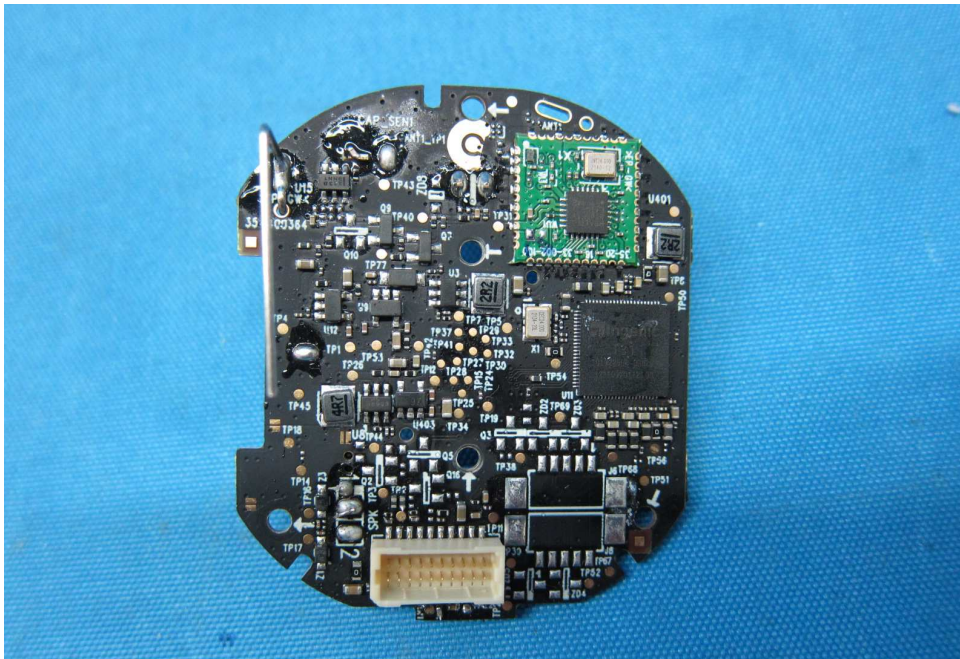

Equipment Photographs

RM5756HD BU

(Internal)

Equipment Photographs

RM5756HD BU

(Internal)

Equipment Photographs

RM5756HD BU

(Internal)

INTERTEK TESTING SERVICE

Report No.: HK22040380

Equipment Photographs

RM5756HD BU

(Internal)

INTERTEK TESTING SERVICE

Report No.: HK22040380

Equipment Photographs

RM5756HD BU

(Internal)