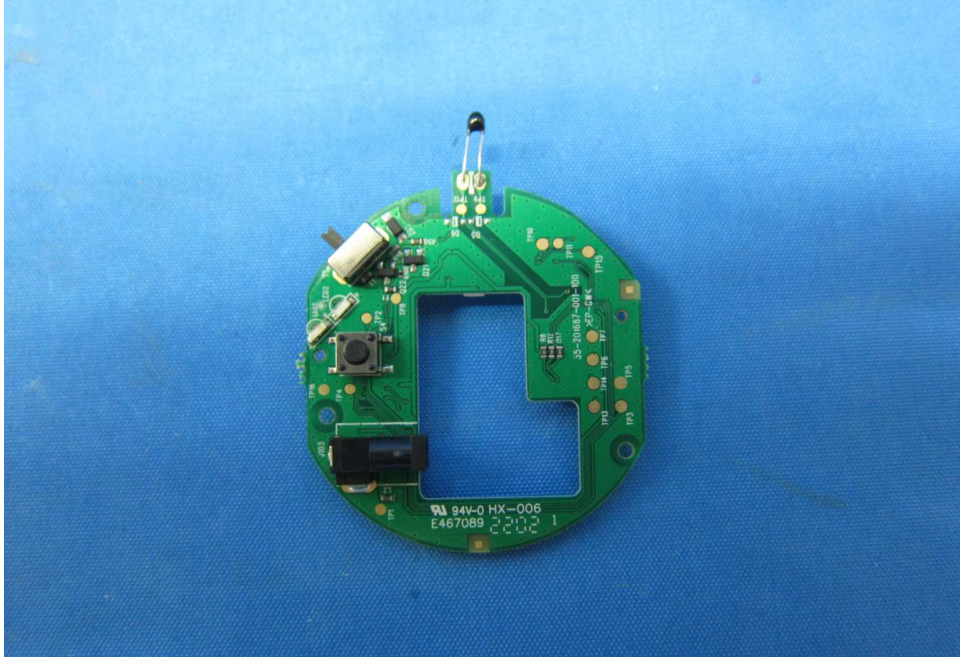

Equipment Photographs

RM5756HD BU

(Internal)

Equipment Photographs

RM5756HD BU

(Internal)

Equipment Photographs

RM5756HD BU

(Internal)

INTERTEK TESTING SERVICE

Report No.: HK22040380

Equipment Photographs

RM5756HD BU

(Internal)

INTERTEK TESTING SERVICE

Report No.: HK22040380

Equipment Photographs

RM5756HD BU

(Internal)