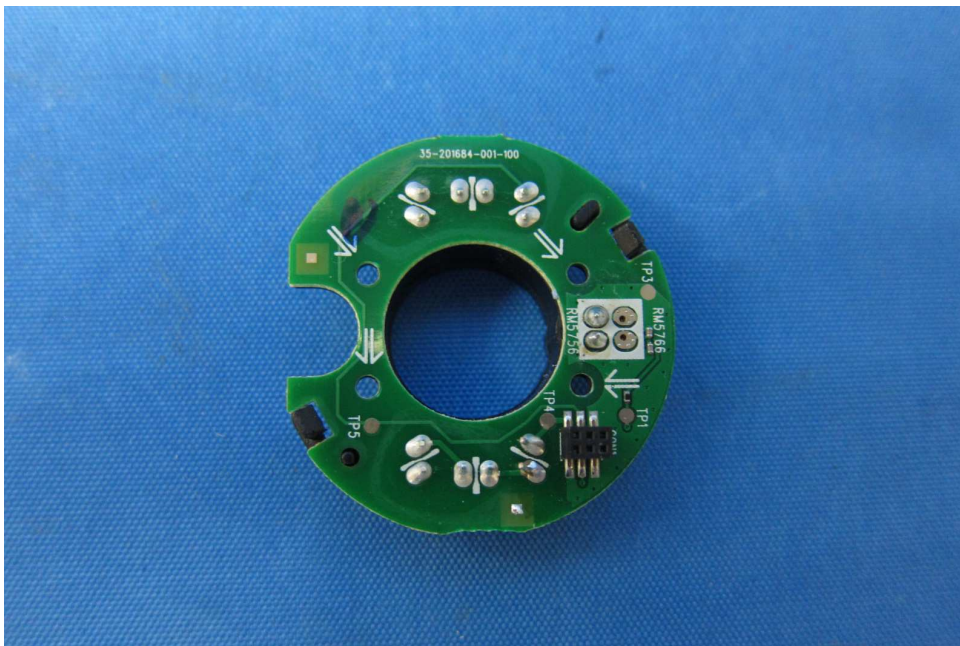

Equipment Photographs

RM5756HD BU

(Internal)

Equipment Photographs

RM5756HD BU

(Internal)

Equipment Photographs

RM5756HD BU

(Internal)

INTERTEK TESTING SERVICE

Report No.: HK22040380

Equipment Photographs

RM5756HD BU

(Internal)

INTERTEK TESTING SERVICE

Report No.: HK22040380

Equipment Photographs

RM5756HD BU

(Internal)