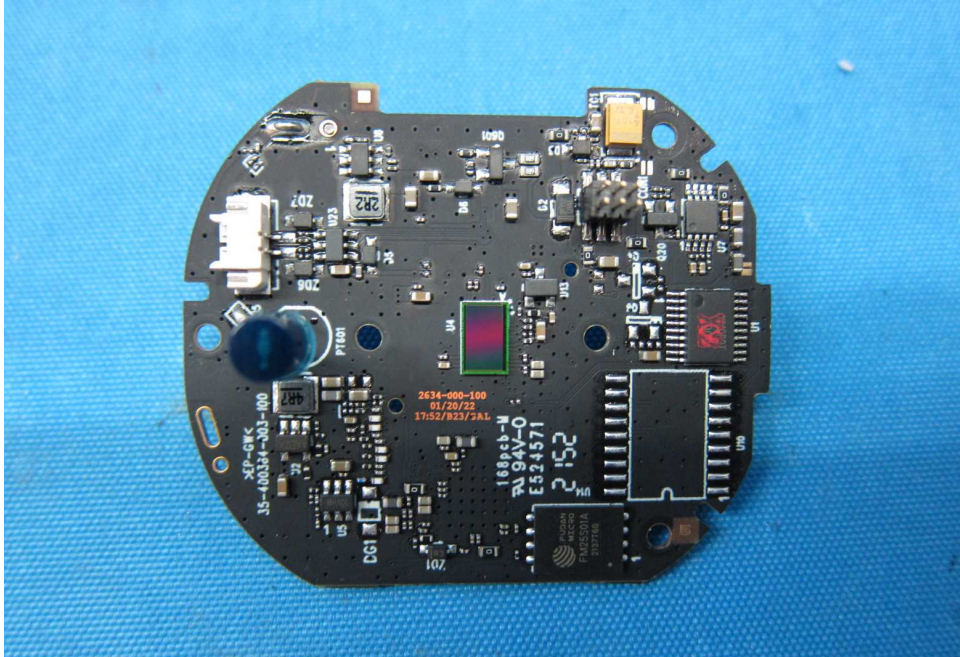

Equipment Photographs

RM5756HD BU

(Internal)

Equipment Photographs

RM5756HD BU

(Internal)

Equipment Photographs

RM5756HD BU

(Internal)

INTERTEK TESTING SERVICE

Report No.: HK22040380

Equipment Photographs

RM5756HD BU

(Internal)

INTERTEK TESTING SERVICE

Report No.: HK22040380

Equipment Photographs

RM5756HD BU

(Internal)