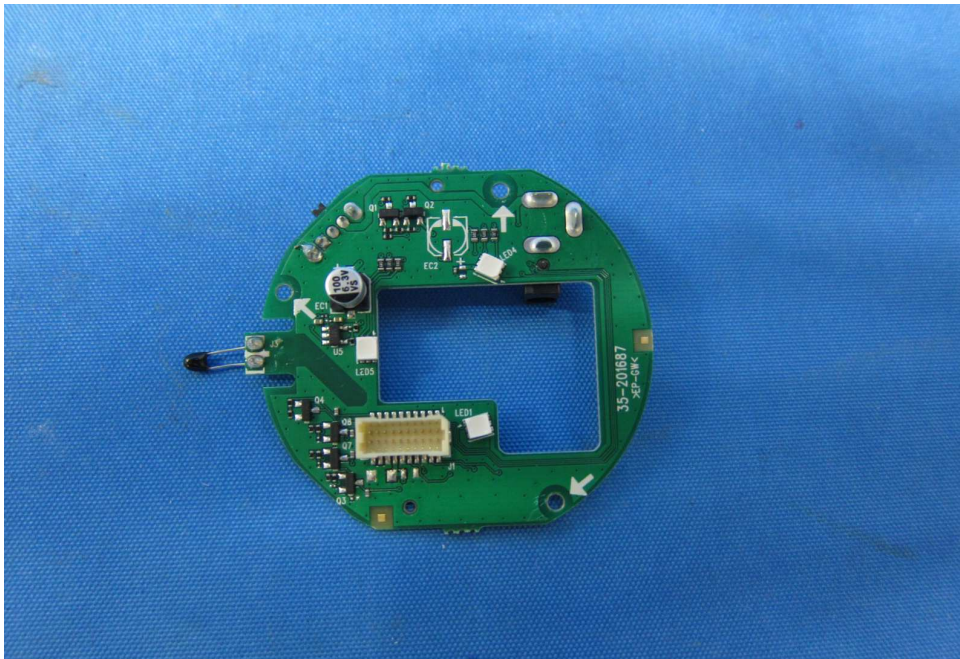

Equipment Photographs

RM5756HD BU

(Internal)

Equipment Photographs

RM5756HD BU

(Internal)

Equipment Photographs

RM5756HD BU

(Internal)

INTERTEK TESTING SERVICE

Report No.: HK22040380

Equipment Photographs

RM5756HD BU

(Internal)

INTERTEK TESTING SERVICE

Report No.: HK22040380

Equipment Photographs

RM5756HD BU

(Internal)