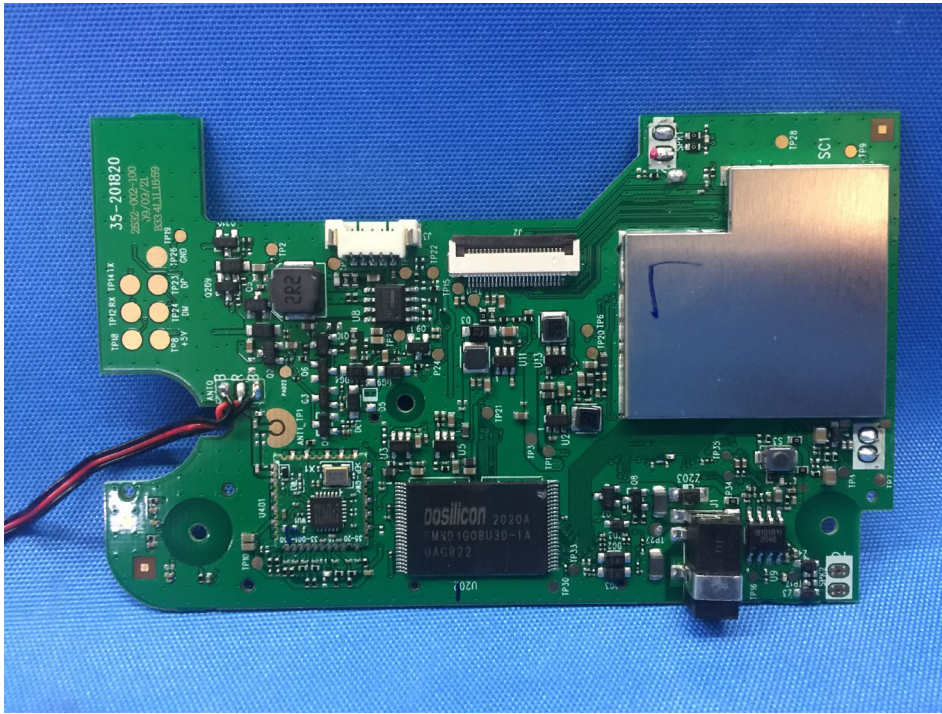

INTERTEK TESTING SERVICES

Internal photos

FCC ID: EW780-2632-01A
IC: 1135B-80263201A

INTERTEK TESTING SERVICES

Internal photos

INTERTEK TESTING SERVICES

Internal photos

INTERTEK TESTING SERVICES

Internal photos

INTERTEK TESTING SERVICES

Internal photos