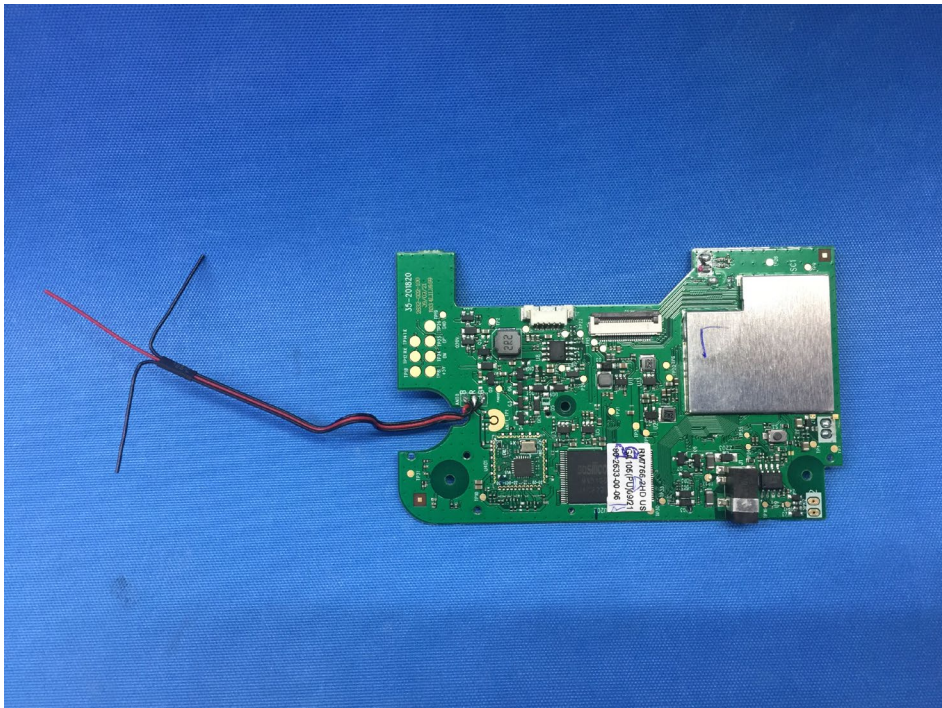

INTERTEK TESTING SERVICES

Internal photos

FCC ID: EW780-2632-01A
IC: 1135B-80263201A

INTERTEK TESTING SERVICES

Internal photos

INTERTEK TESTING SERVICES

Internal photos

INTERTEK TESTING SERVICES

Internal photos

INTERTEK TESTING SERVICES

Internal photos