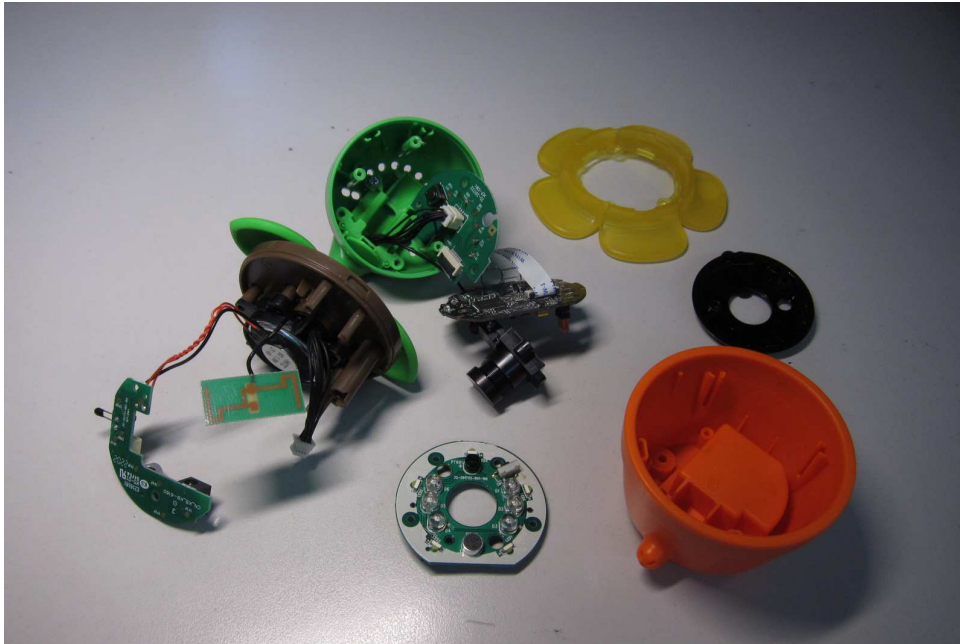

Equipment Photographs

RM9751

(Internal)

Equipment Photographs

RM9751

(Internal)

Equipment Photographs

RM9751

(Internal)

Equipment Photographs

RM9751

(Internal)

Equipment Photographs

RM9751

(Internal)

INTERTEK TESTING SERVICE

Report No.: HK22051514

Equipment Photographs

RM9751

(Internal)

INTERTEK TESTING SERVICE

Report No.: HK22051514

Equipment Photographs

RM9751