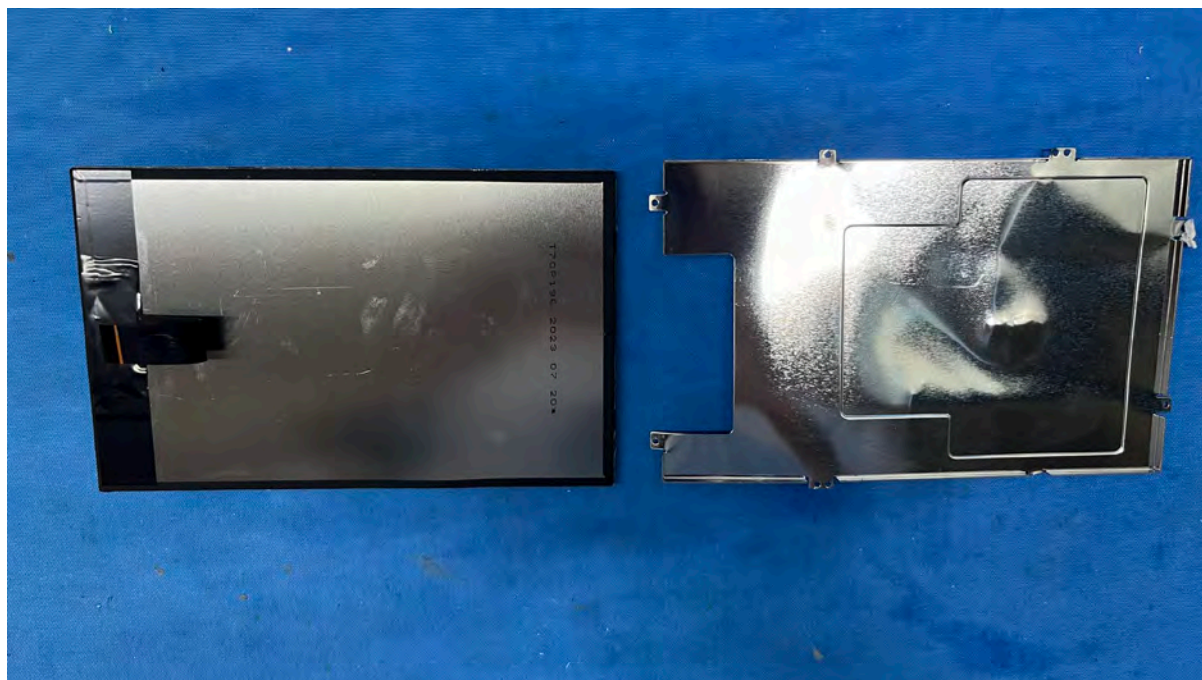

INTERTEK TESTING SERVICES

Equipment Photographs

(Internal)

FCC ID: EW780-2531-01

IC: 1135B-80253101

PMN: RM7766HD PU, RM7766-2HD PU