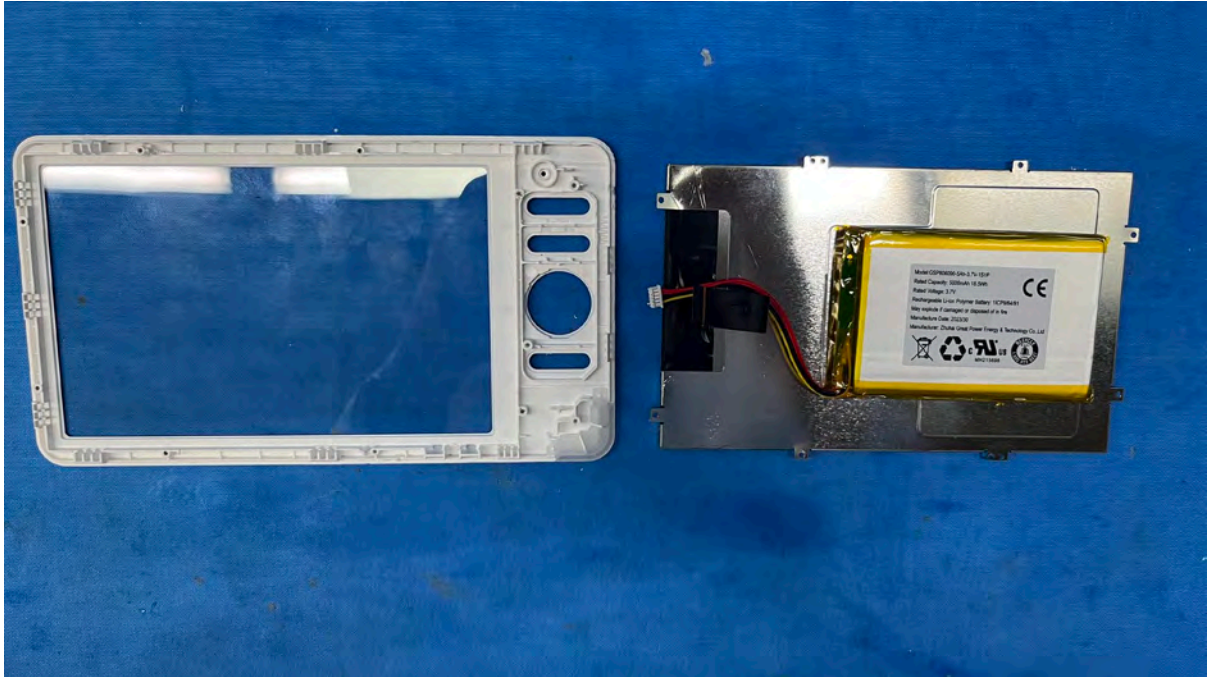

INTERTEK TESTING SERVICES

Equipment Photographs

(Internal)

FCC ID: EW780-2531-01

IC: 1135B-80253101

PMN: RM7756HD PU, RM7756-2HD PU