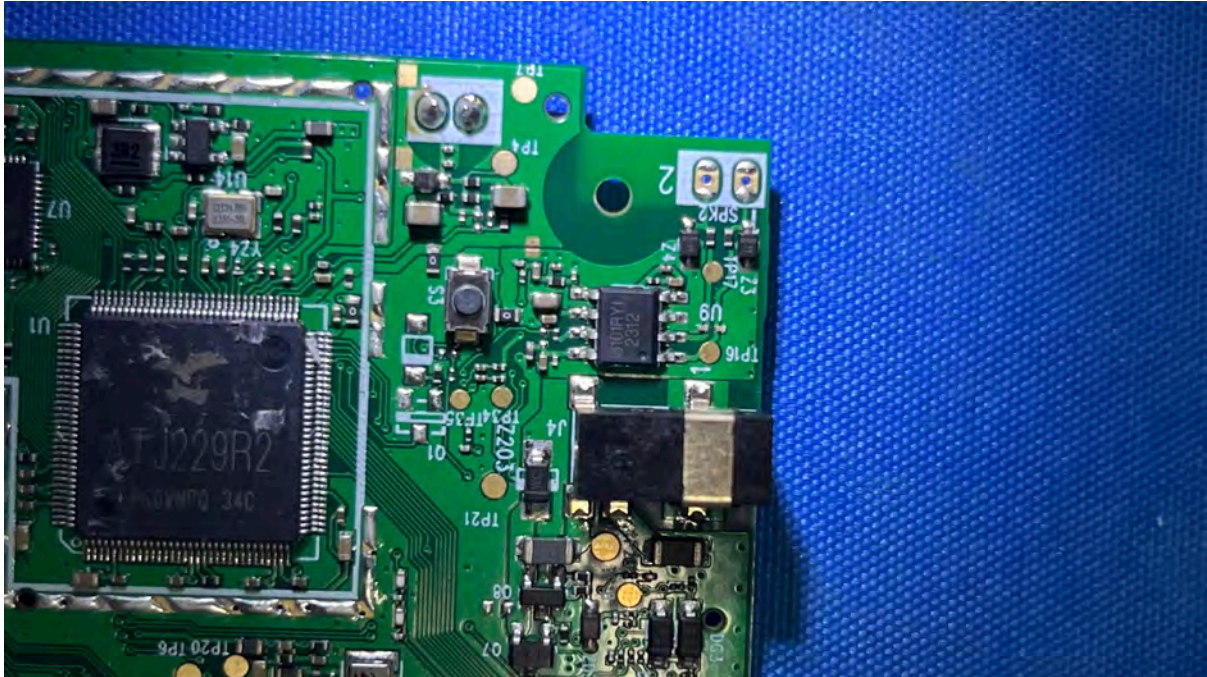

INTERTEK TESTING SERVICES

Equipment Photographs

(Internal)

FCC ID: EW780-2531-01

IC: 1135B-80253101

PMN: RM7766HD PU, RM7766-2HD PU