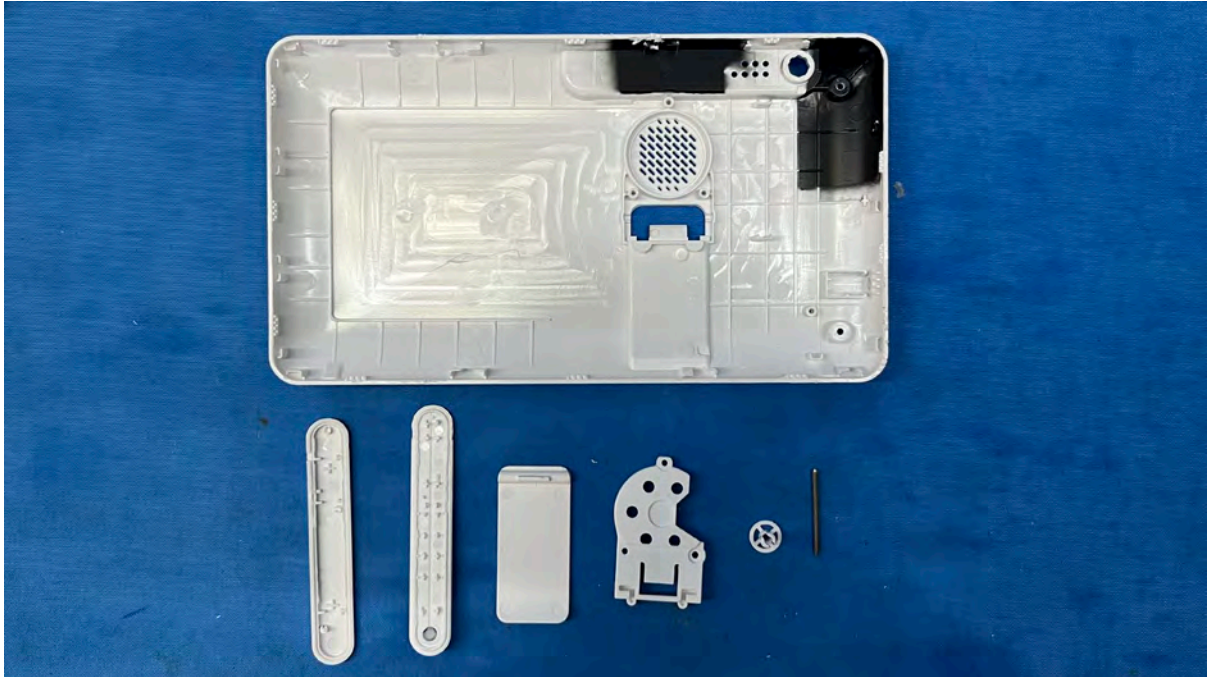

INTERTEK TESTING SERVICES

Equipment Photographs

(Internal)

FCC ID: EW780-2531-01

IC: 1135B-80253101

PMN: RM7756HD PU, RM7756-2HD PU