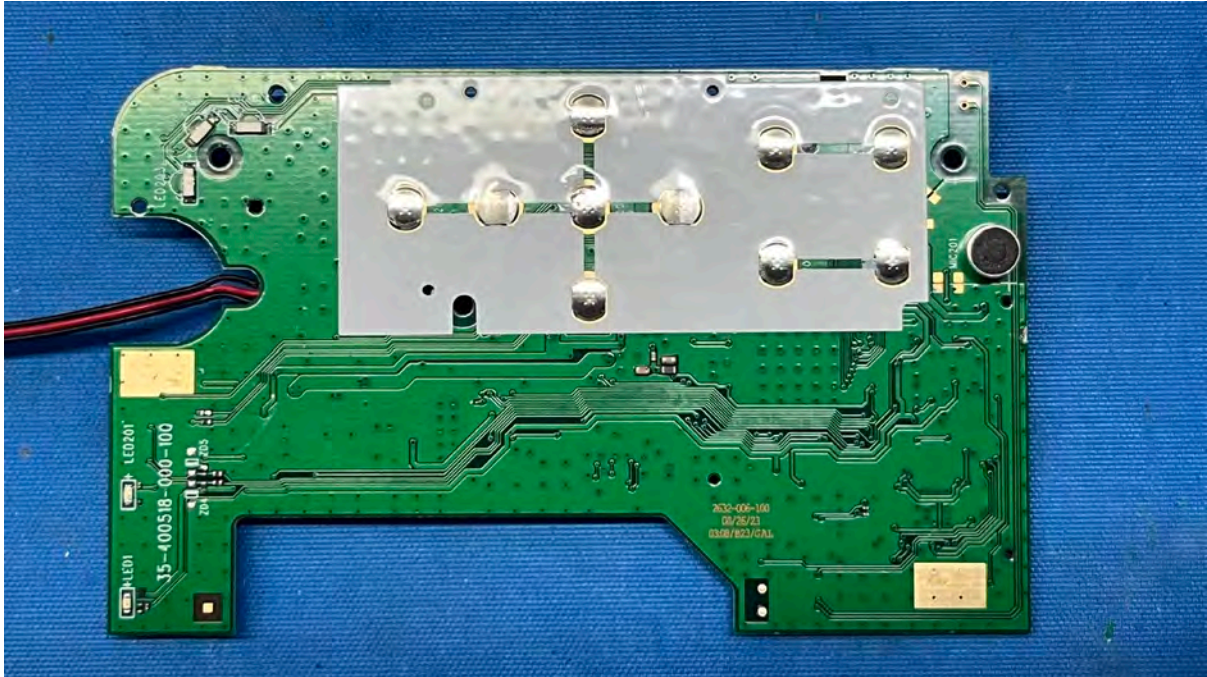

INTERTEK TESTING SERVICES

Equipment Photographs

(Internal)

FCC ID: EW780-2531-01

IC: 1135B-80253101

PMN: RM7866HD PU, RM7866-2HD PU