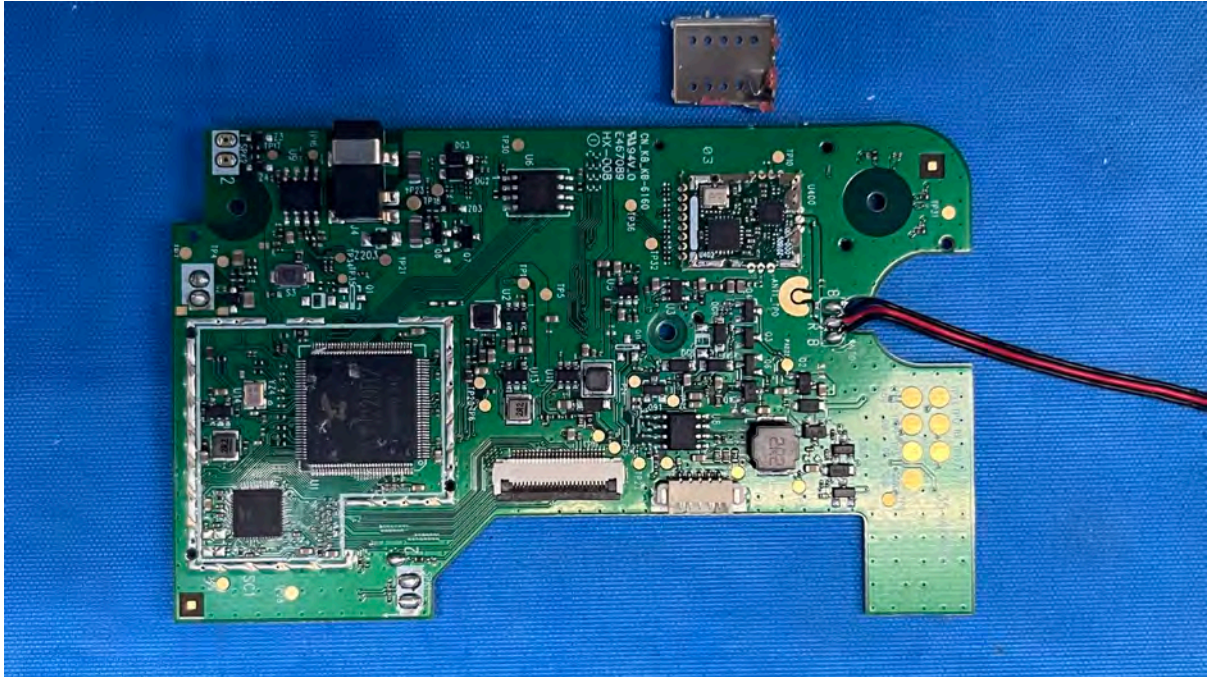

INTERTEK TESTING SERVICES

Equipment Photographs

(Internal)

FCC ID: EW780-2531-01

IC: 1135B-80253101

PMN: RM7766HD PU, RM7766-2HD PU