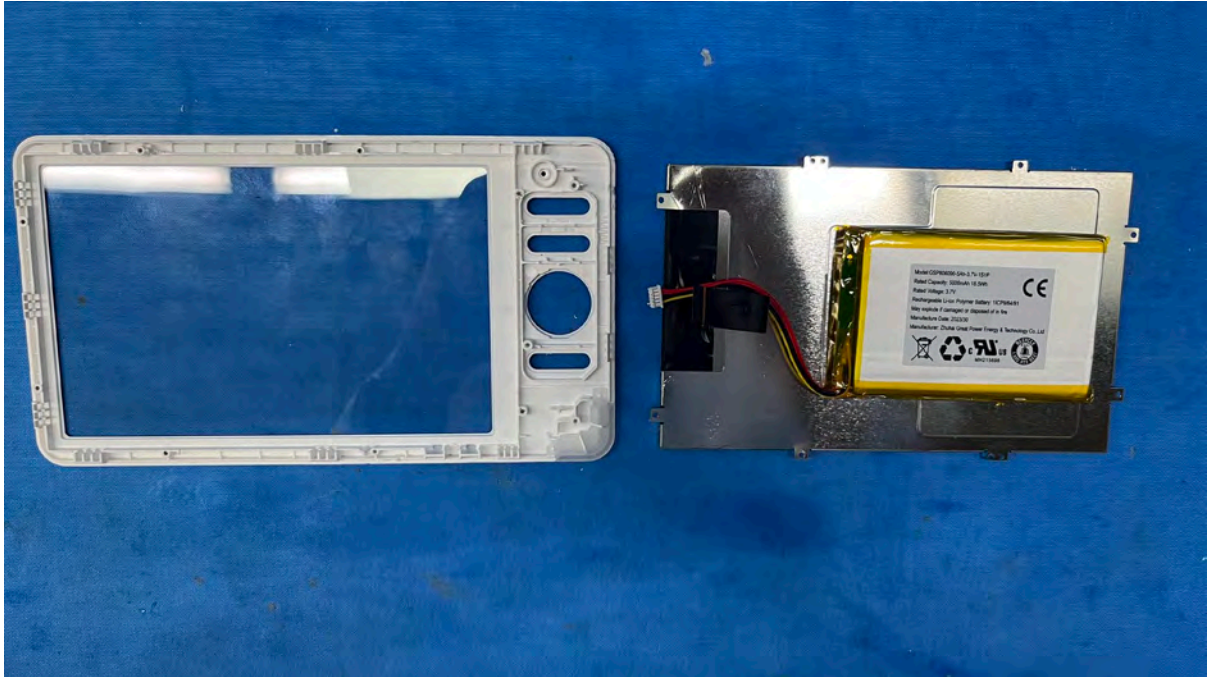

INTERTEK TESTING SERVICES

Equipment Photographs

(Internal)

FCC ID: EW780-2531-01

IC: 1135B-80253101

PMN: RM7866HD PU, RM7866-2HD PU