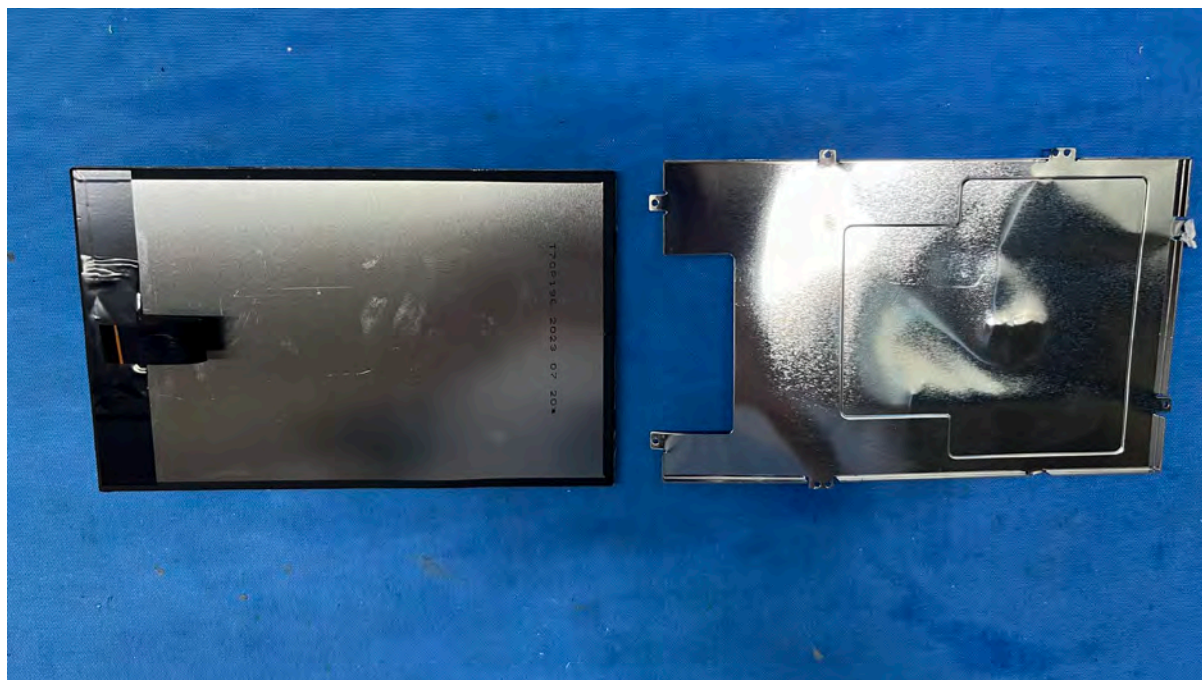

INTERTEK TESTING SERVICES

Equipment Photographs

(Internal)

FCC ID: EW780-2531-01

IC: 1135B-80253101

PMN: RM7756HD PU, RM7756-2HD PU