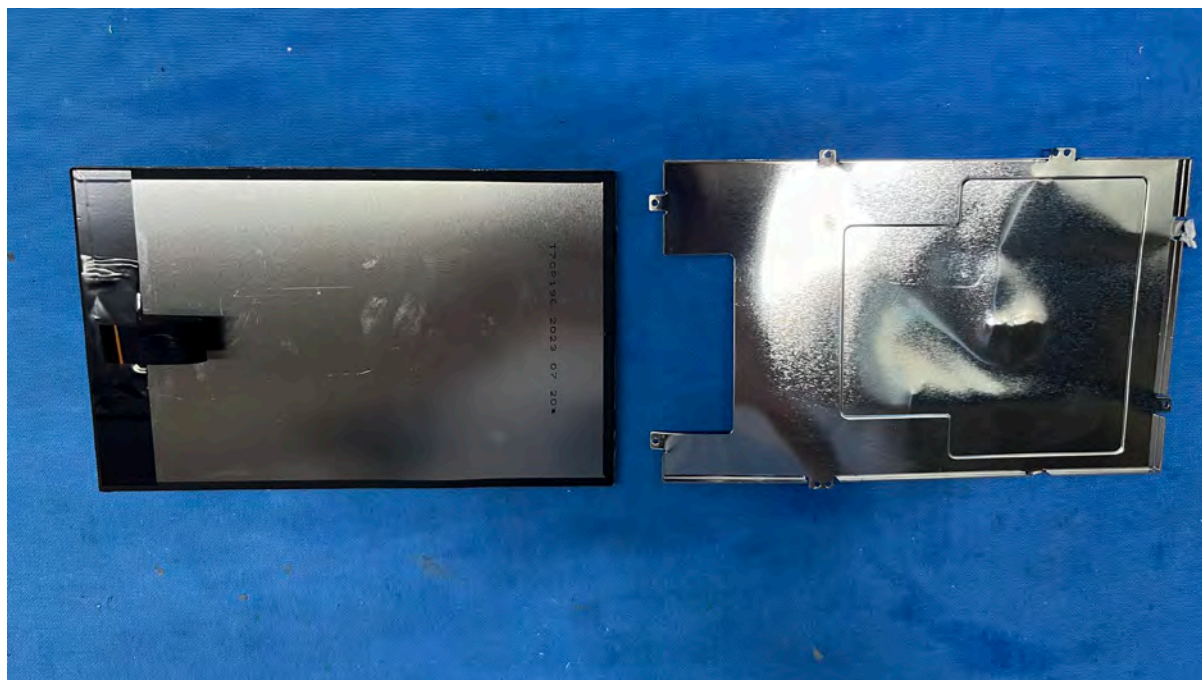

INTERTEK TESTING SERVICES

Equipment Photographs

(Internal)

FCC ID: EW780-2531-01

IC: 1135B-80253101

PMN: RM7866HD PU, RM7866-2HD PU