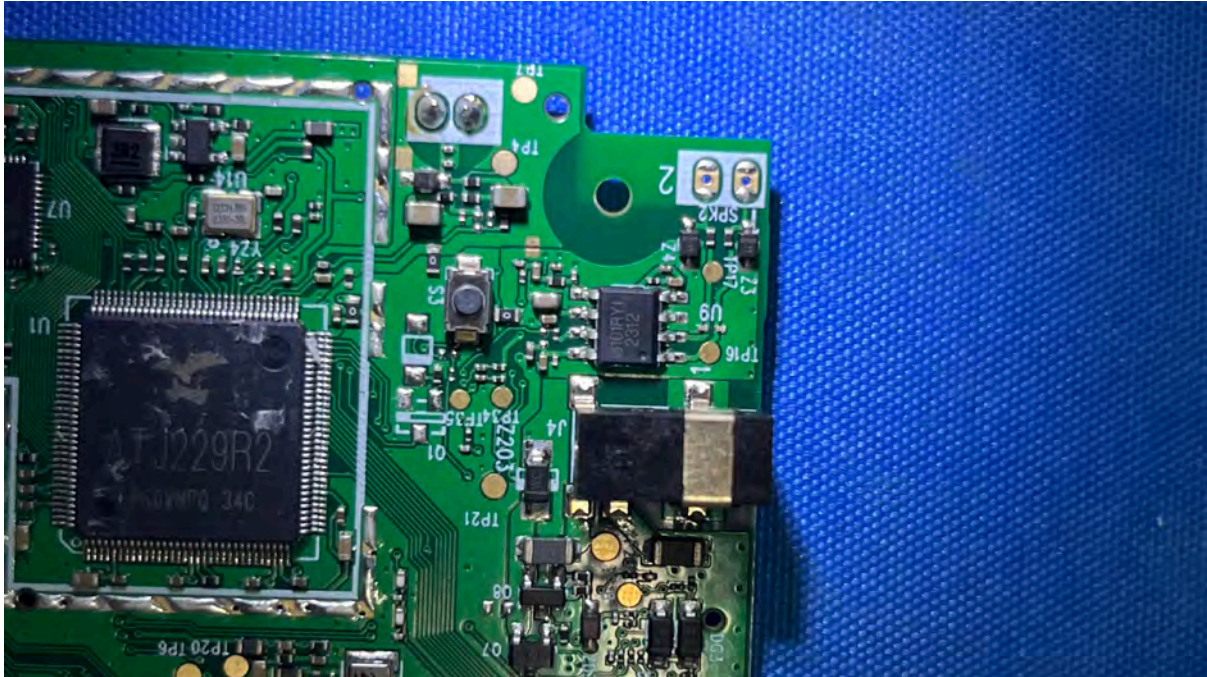

INTERTEK TESTING SERVICES

Equipment Photographs

(Internal)

FCC ID: EW780-2531-01

IC: 1135B-80253101

PMN: RM7756HD PU, RM7756-2HD PU