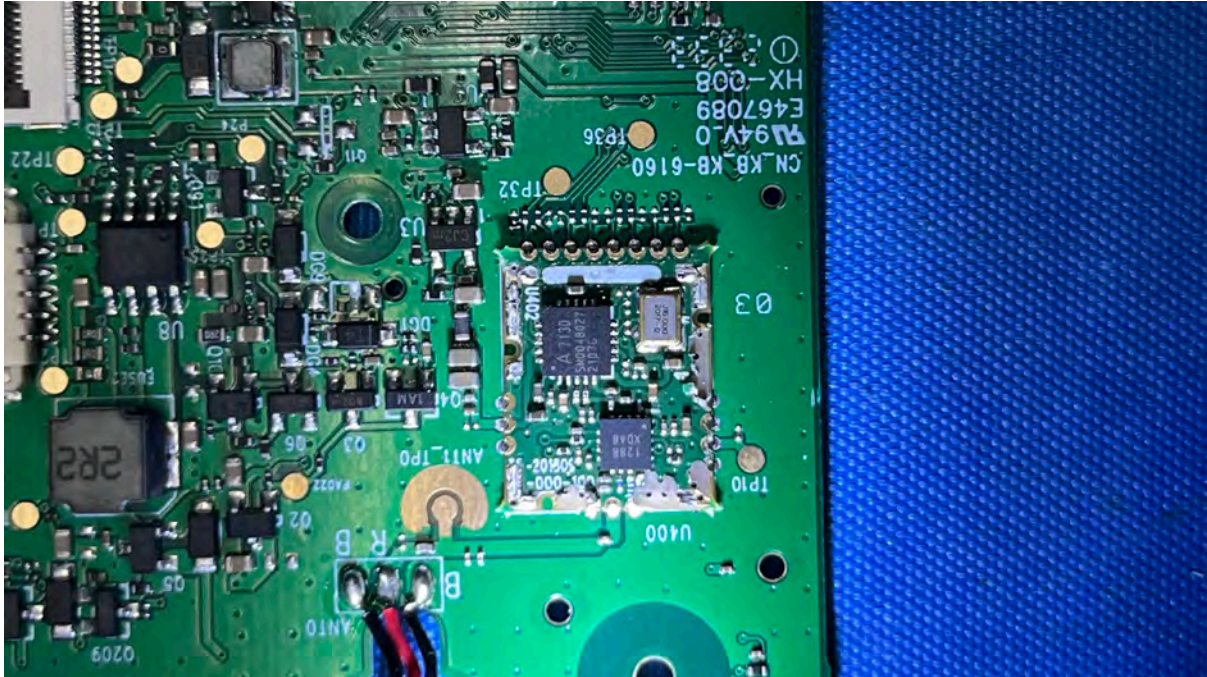

INTERTEK TESTING SERVICES

Equipment Photographs

(Internal)

FCC ID: EW780-2531-01

IC: 1135B-80253101

PMN: RM7756HD PU, RM7756-2HD PU