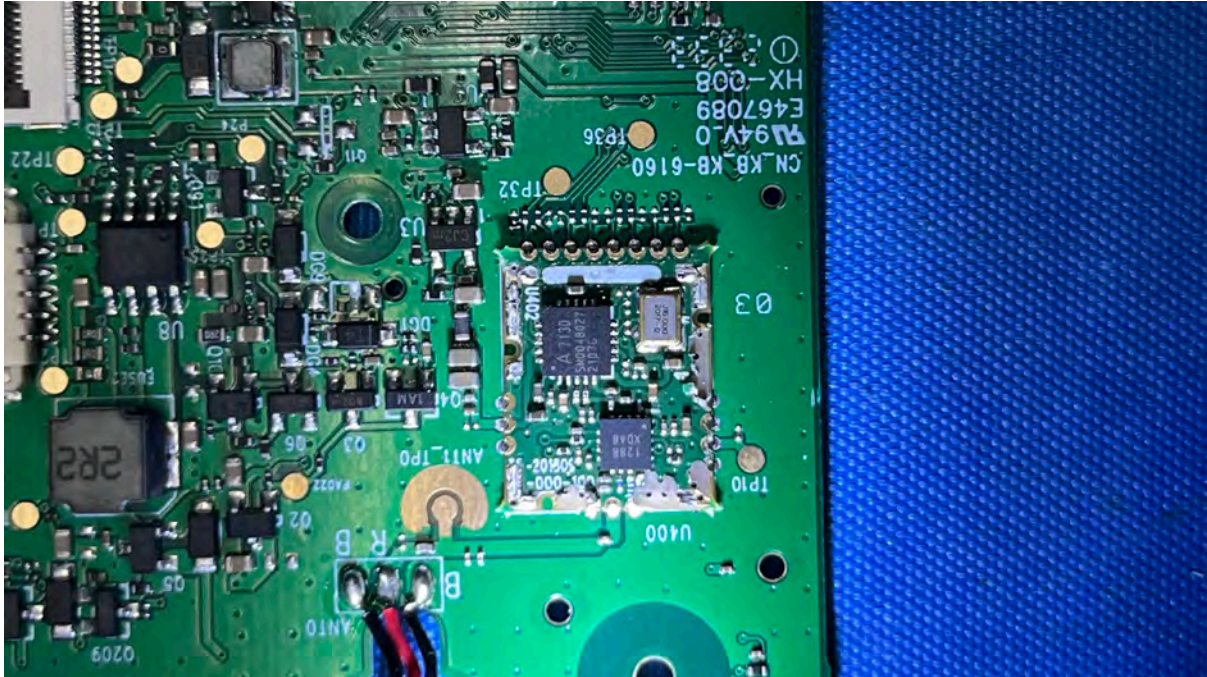

INTERTEK TESTING SERVICES

Equipment Photographs

(Internal)

FCC ID: EW780-2531-01

IC: 1135B-80253101

PMN: RM7866HD PU, RM7866-2HD PU