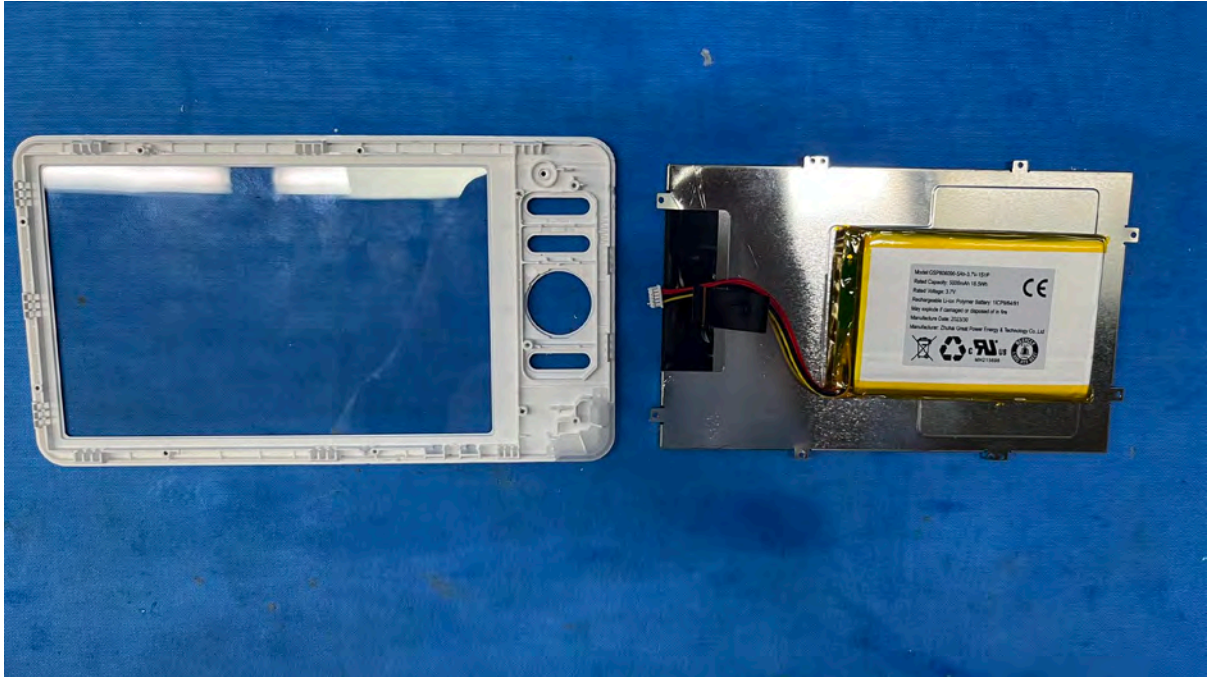

INTERTEK TESTING SERVICES

Equipment Photographs

(Internal)

FCC ID: EW780-2531-01

IC: 1135B-80253101

PMN: RM7766HD PU, RM7766-2HD PU