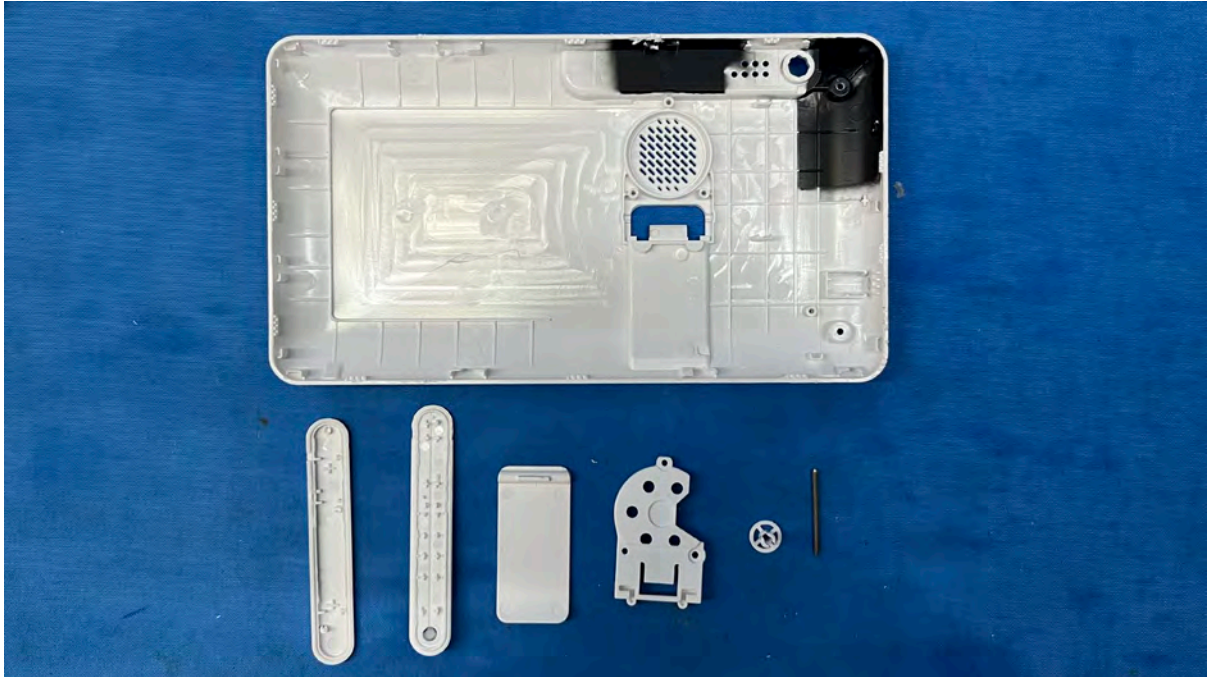

INTERTEK TESTING SERVICES

Equipment Photographs

(Internal)

FCC ID: EW780-2531-01

IC: 1135B-80253101

PMN: RM7866HD PU, RM7866-2HD PU