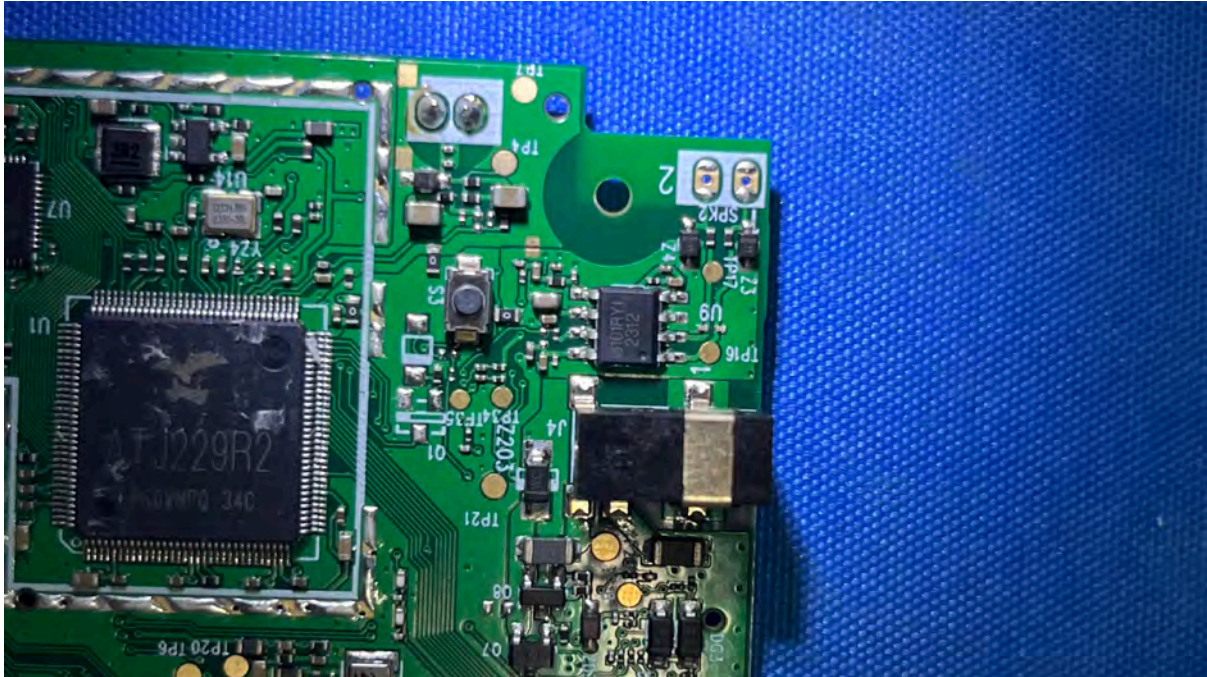

INTERTEK TESTING SERVICES

Equipment Photographs

(Internal)

FCC ID: EW780-2531-01

IC: 1135B-80253101

PMN: RM7866HD PU, RM7866-2HD PU