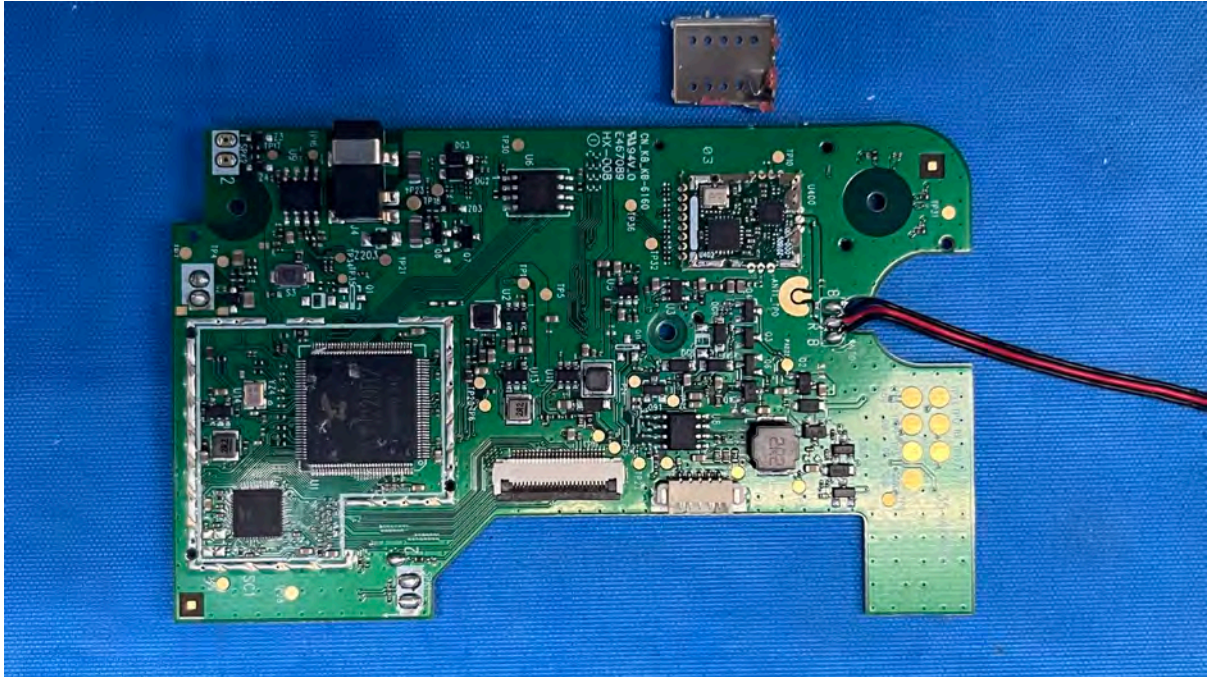

INTERTEK TESTING SERVICES

Equipment Photographs

(Internal)

FCC ID: EW780-2531-01

IC: 1135B-80253101

PMN: RM7866HD PU, RM7866-2HD PU