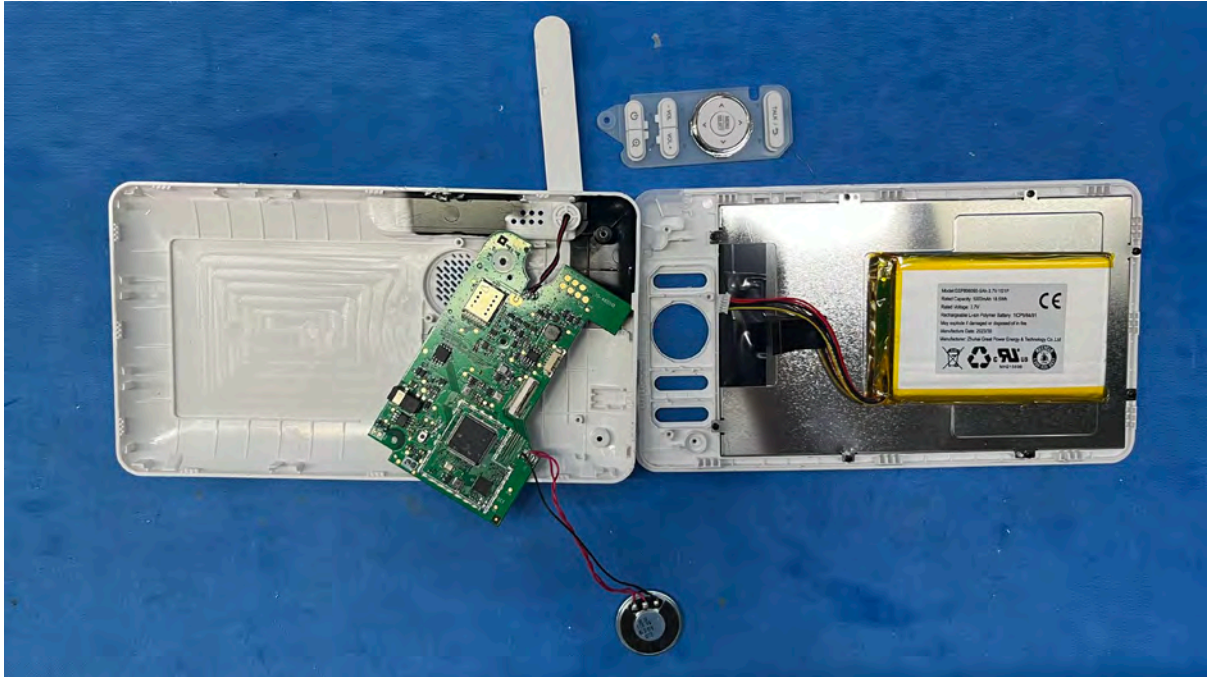

INTERTEK TESTING SERVICES

Equipment Photographs

(Internal)

FCC ID: EW780-2531-01

IC: 1135B-80253101

PMN: RM7866HD PU, RM7866-2HD PU