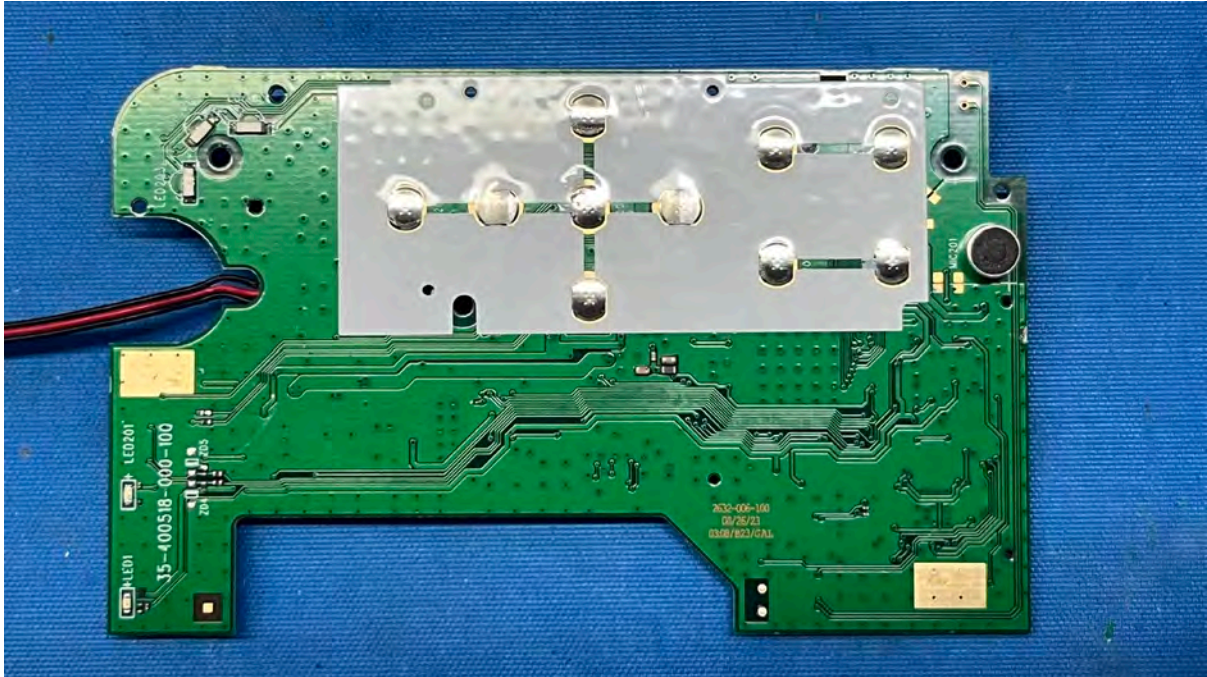

INTERTEK TESTING SERVICES

Equipment Photographs

(Internal)

FCC ID: EW780-2531-01

IC: 1135B-80253101

PMN: RM7756HD PU, RM7756-2HD PU