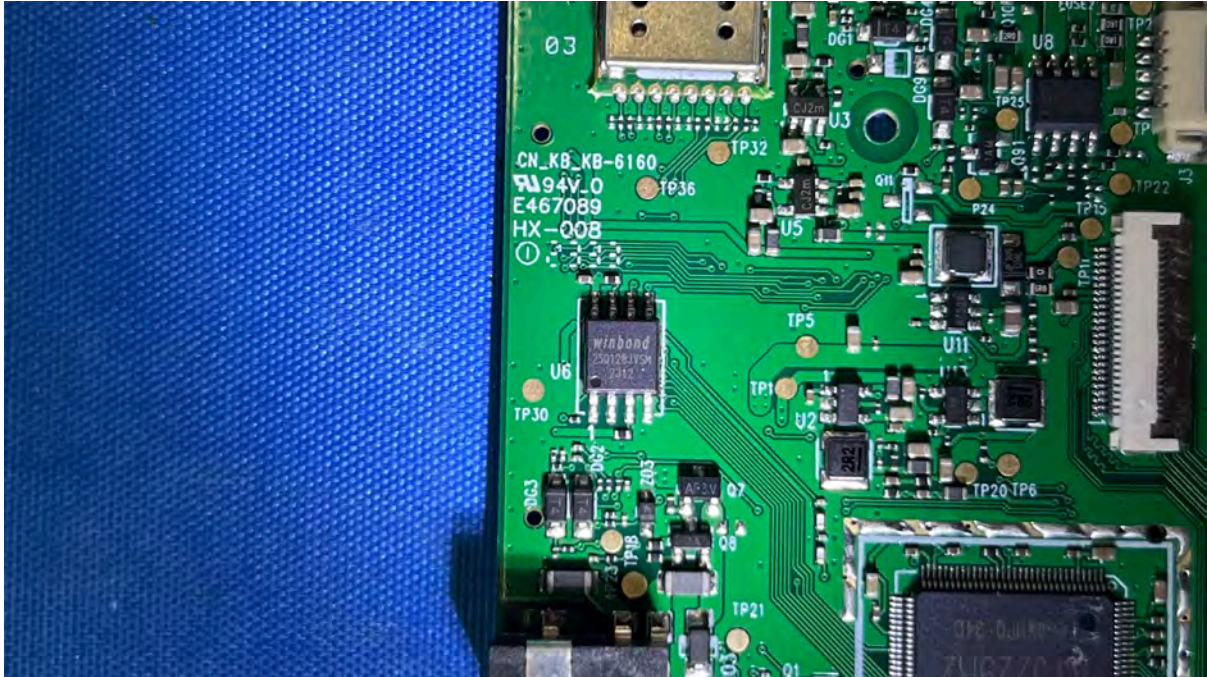

INTERTEK TESTING SERVICES

Equipment Photographs

(Internal)

FCC ID: EW780-2531-01

IC: 1135B-80253101

PMN: RM7866HD PU, RM7866-2HD PU