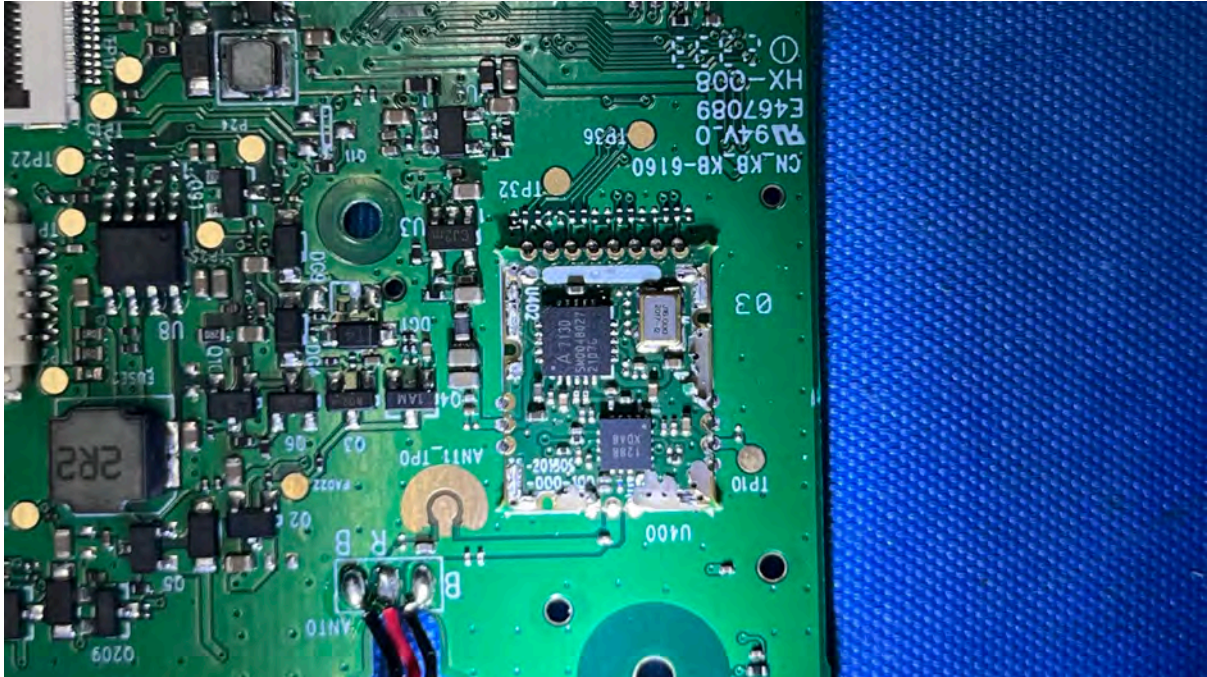

INTERTEK TESTING SERVICES

Equipment Photographs

(Internal)

FCC ID: EW780-2531-01

IC: 1135B-80253101

PMN: RM7766HD PU, RM7766-2HD PU