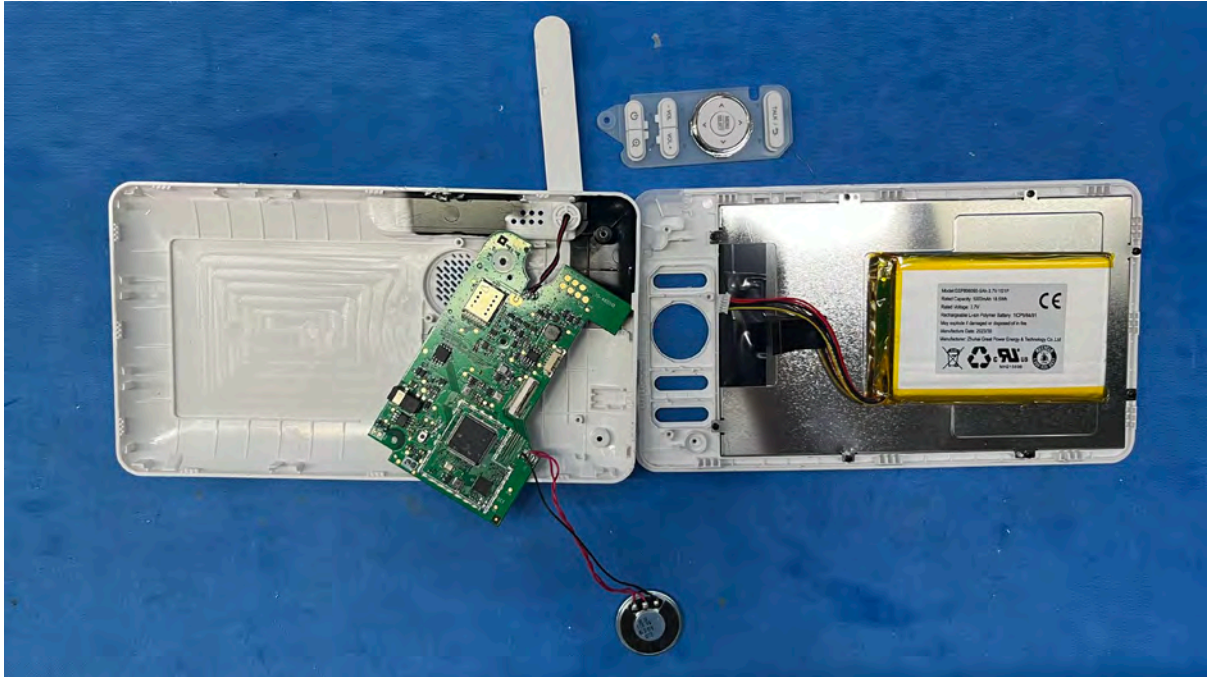

INTERTEK TESTING SERVICES

Equipment Photographs

(Internal)

FCC ID: EW780-2531-01

IC: 1135B-80253101

PMN: RM7756HD PU, RM7756-2HD PU