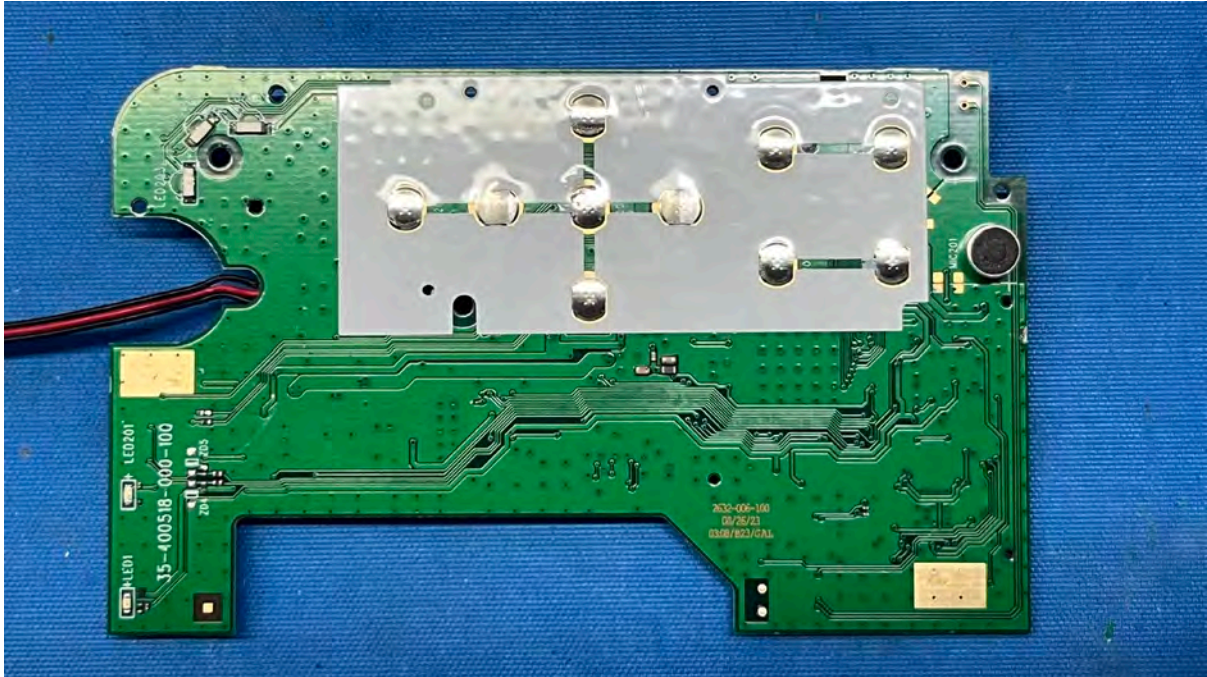

INTERTEK TESTING SERVICES

Equipment Photographs

(Internal)

FCC ID: EW780-2531-01

IC: 1135B-80253101

PMN: RM7766HD PU, RM7766-2HD PU