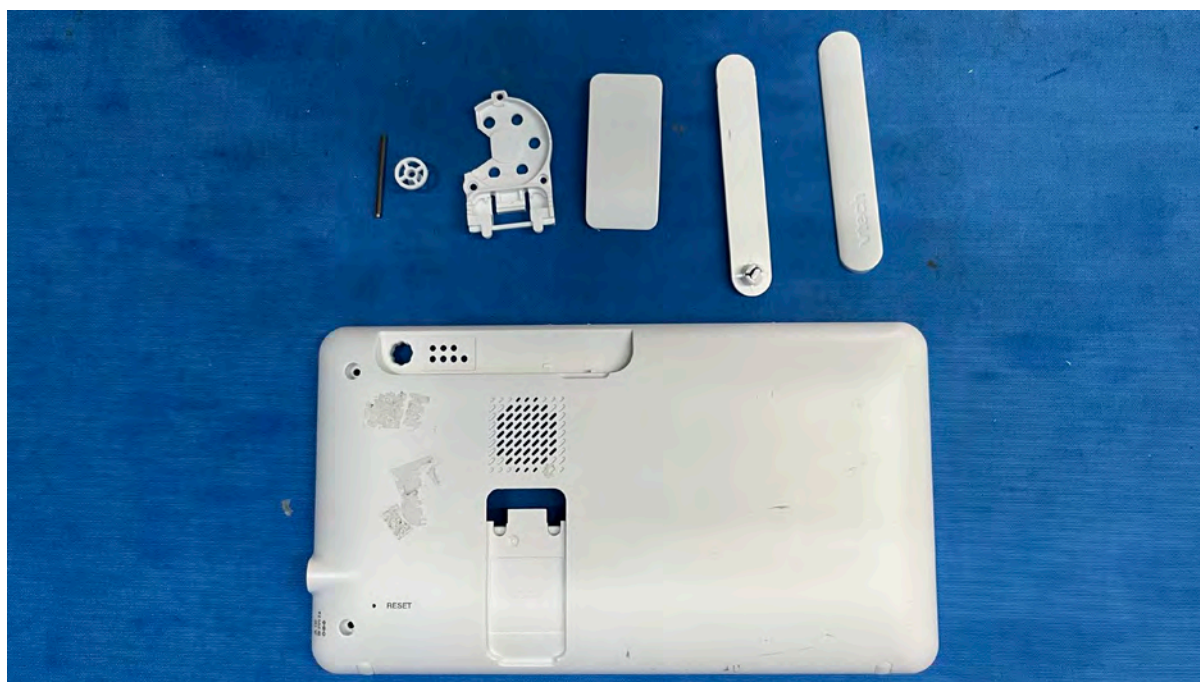

INTERTEK TESTING SERVICES

Equipment Photographs

(Internal)

FCC ID: EW780-2531-01

IC: 1135B-80253101

PMN: RM7756HD PU, RM7756-2HD PU