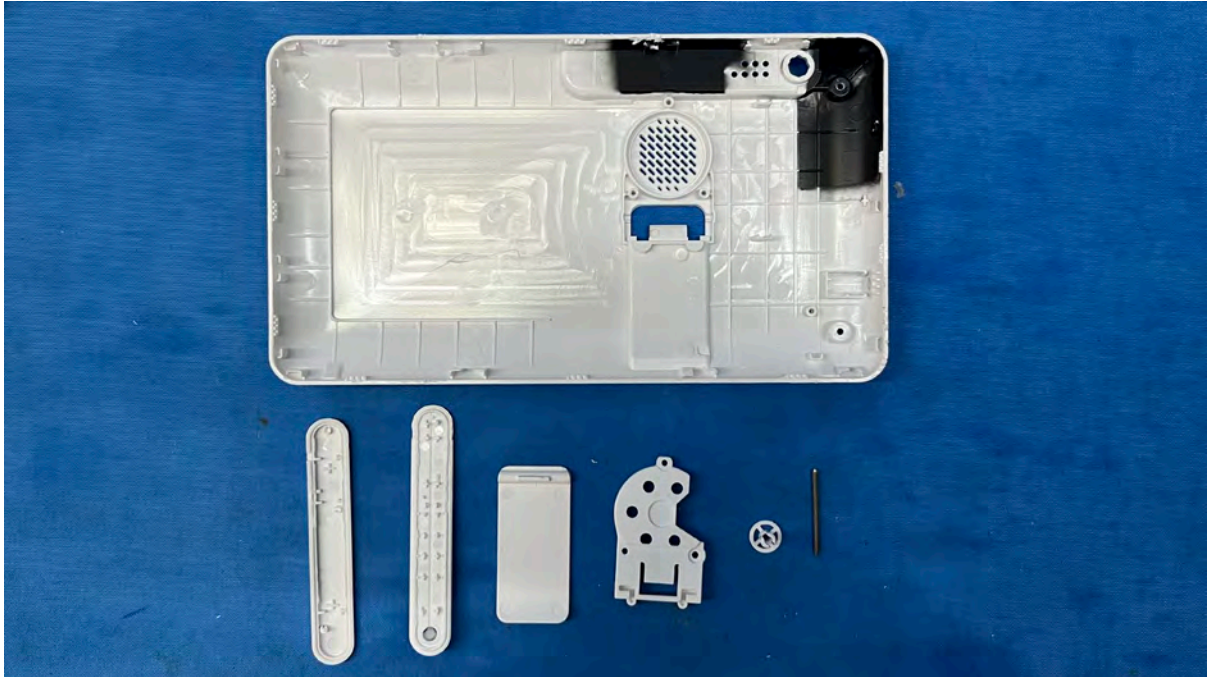

INTERTEK TESTING SERVICES

Equipment Photographs

(Internal)

FCC ID: EW780-2531-01

IC: 1135B-80253101

PMN: RM7766HD PU, RM7766-2HD PU