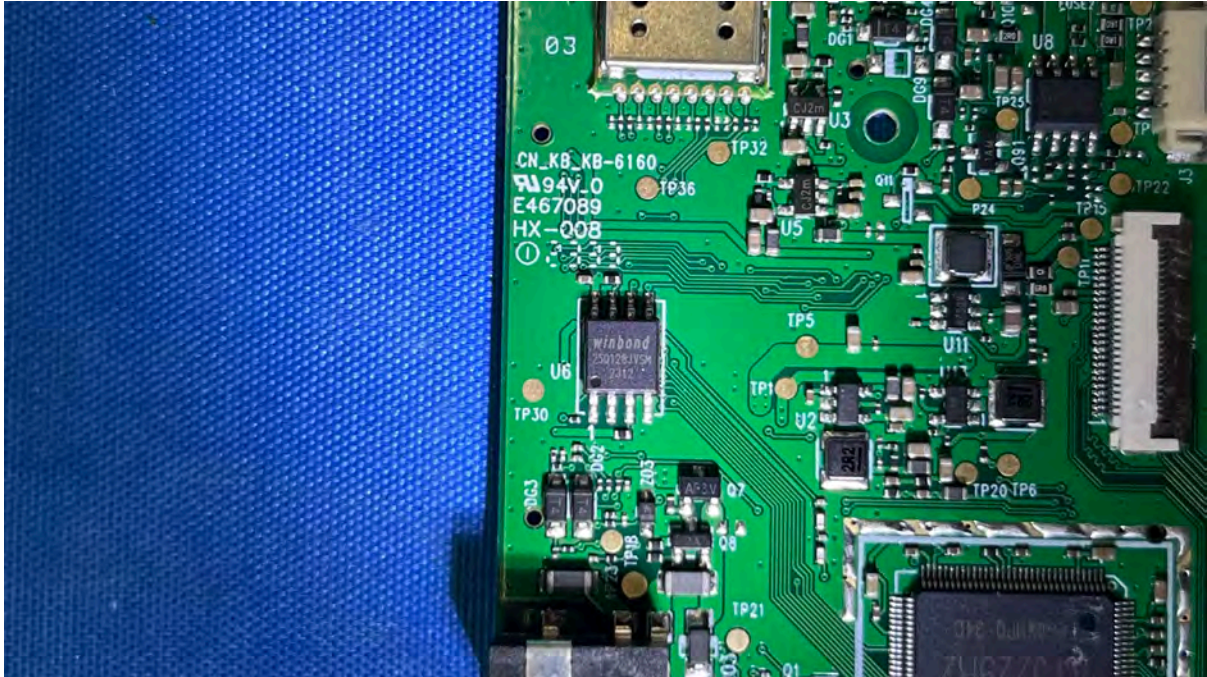

INTERTEK TESTING SERVICES

Equipment Photographs

(Internal)

FCC ID: EW780-2531-01

IC: 1135B-80253101

PMN: RM7756HD PU, RM7756-2HD PU