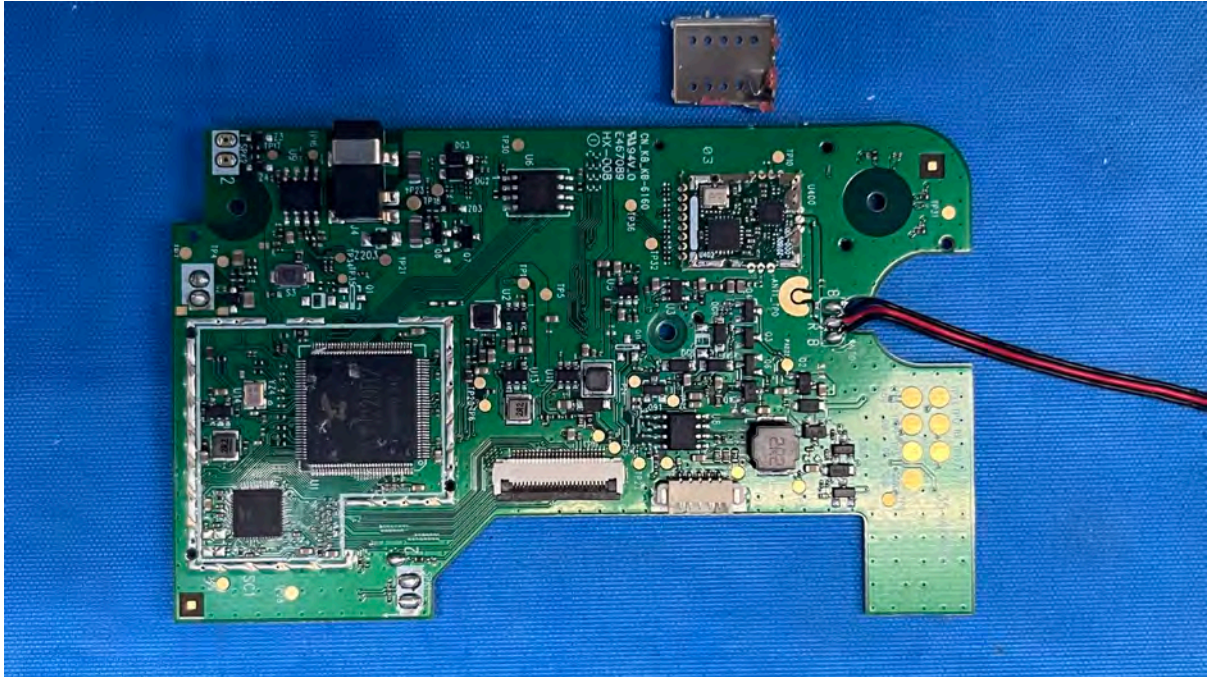

INTERTEK TESTING SERVICES

Equipment Photographs

(Internal)

FCC ID: EW780-2531-01

IC: 1135B-80253101

PMN: RM7756HD PU, RM7756-2HD PU