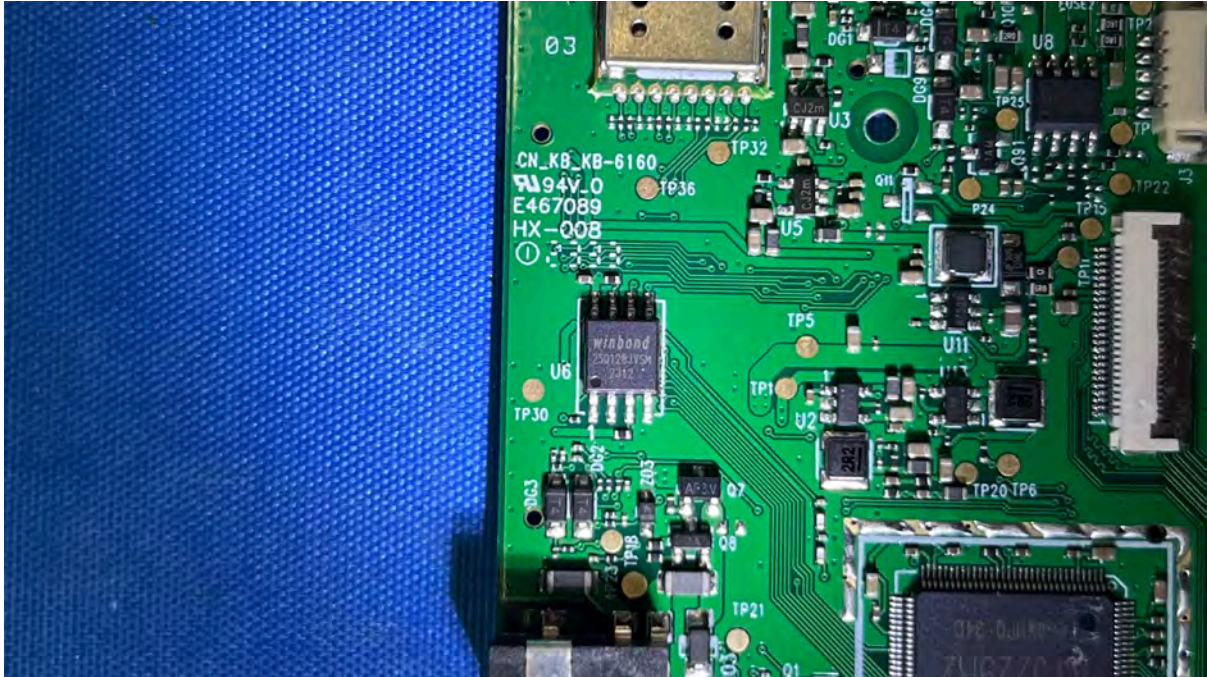

INTERTEK TESTING SERVICES

Equipment Photographs

(Internal)

FCC ID: EW780-2531-01

IC: 1135B-80253101

PMN: RM7766HD PU, RM7766-2HD PU