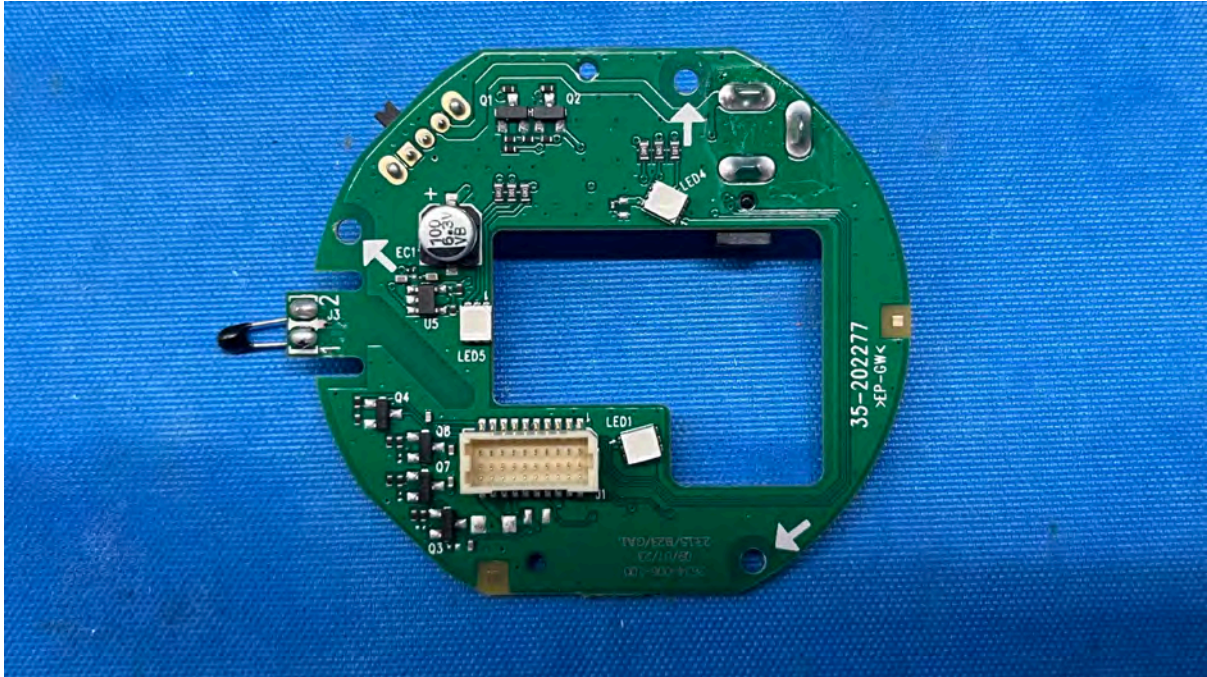

IC: 1135B-80253100

PMN: RM7756HD BU, RM7756-2HD BU

INTERTEK TESTING SERVICES

Equipment Photographs

(Internal)

FCC ID: EW780-2531-00

IC: 1135B-80253100

PMN: RM7756HD BU, RM7756-2HD BU

INTERTEK TESTING SERVICES

Equipment Photographs

(Internal)

FCC ID: EW780-2531-00

IC: 1135B-80253100

PMN: RM7756HD BU, RM7756-2HD BU

INTERTEK TESTING SERVICES

Equipment Photographs