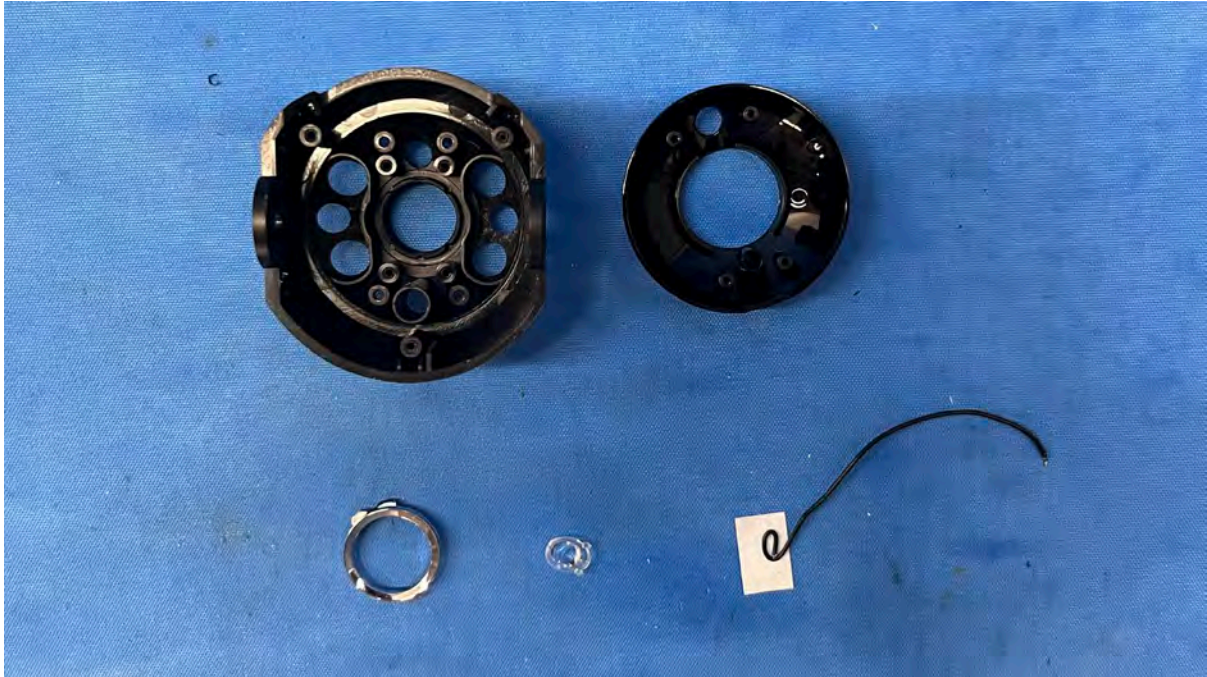

(Internal)

FCC ID: EW780-2531-00

IC: 1135B-80253100

PMN: RM5856HD BU, RM5856-2HD BU

INTERTEK TESTING SERVICES

Equipment Photographs

(Internal)

FCC ID: EW780-2531-00