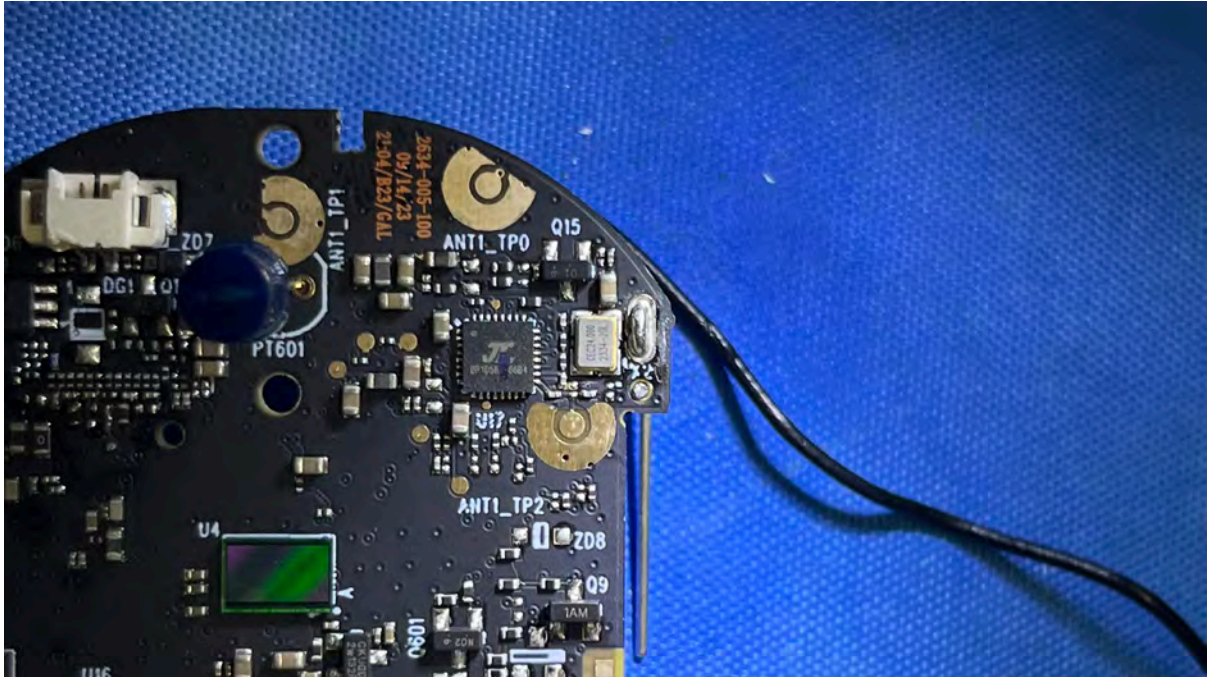

INTERTEK TESTING SERVICES

Equipment Photographs

(Internal)

FCC ID: EW780-2531-00

IC: 1135B-80253100

PMN: RM7756HD BU, RM7756-2HD BU