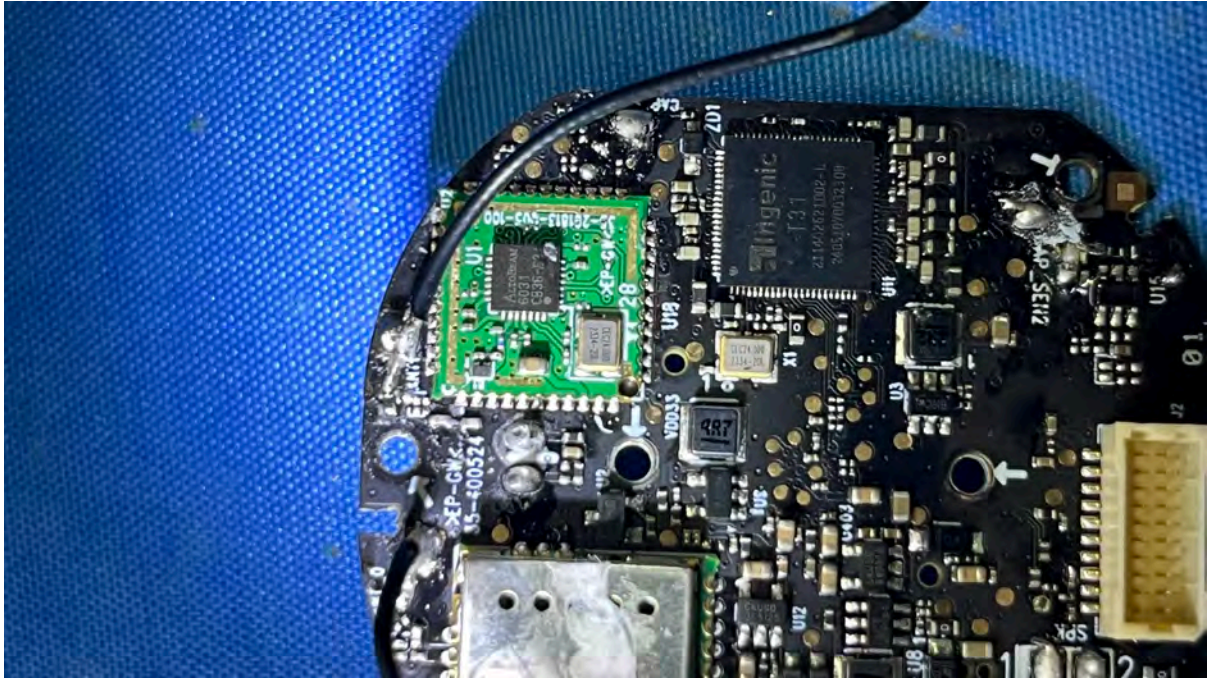

INTERTEK TESTING SERVICES

Equipment Photographs

(Internal)

FCC ID: EW780-2531-00

IC: 1135B-80253100

PMN: RM5756HD BU, RM5756-2HD BU