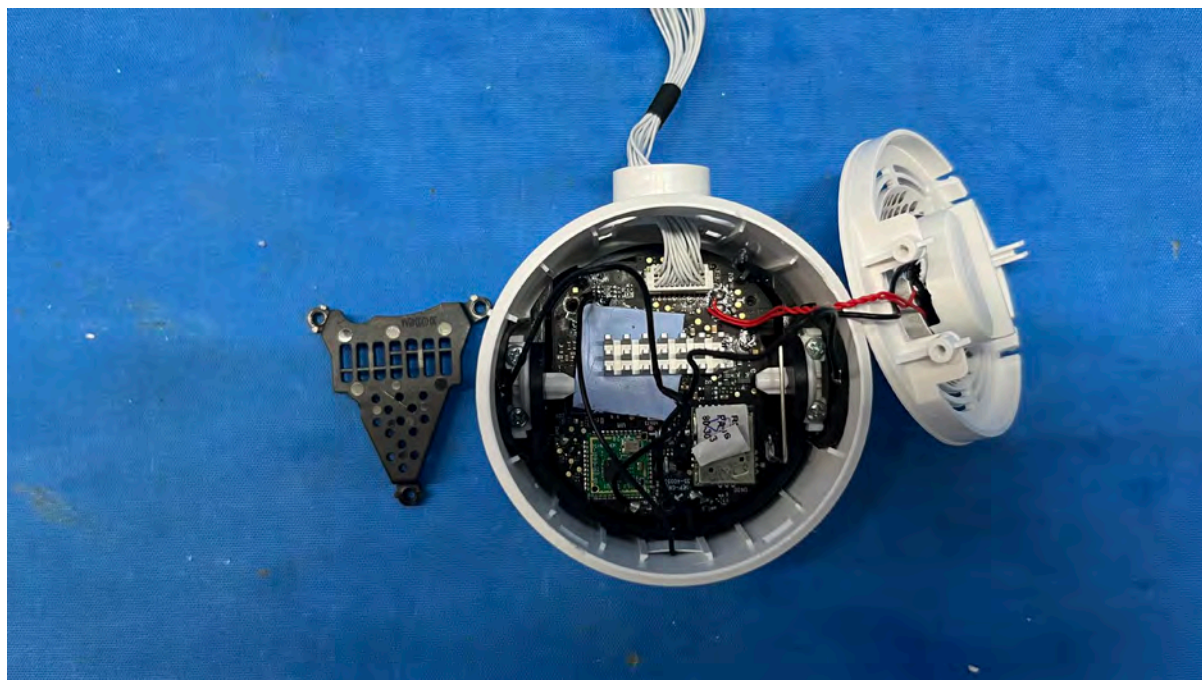

INTERTEK TESTING SERVICES

Equipment Photographs

(Internal)

FCC ID: EW780-2531-00

IC: 1135B-80253100

PMN: RM5856HD BU, RM5856-2HD BU