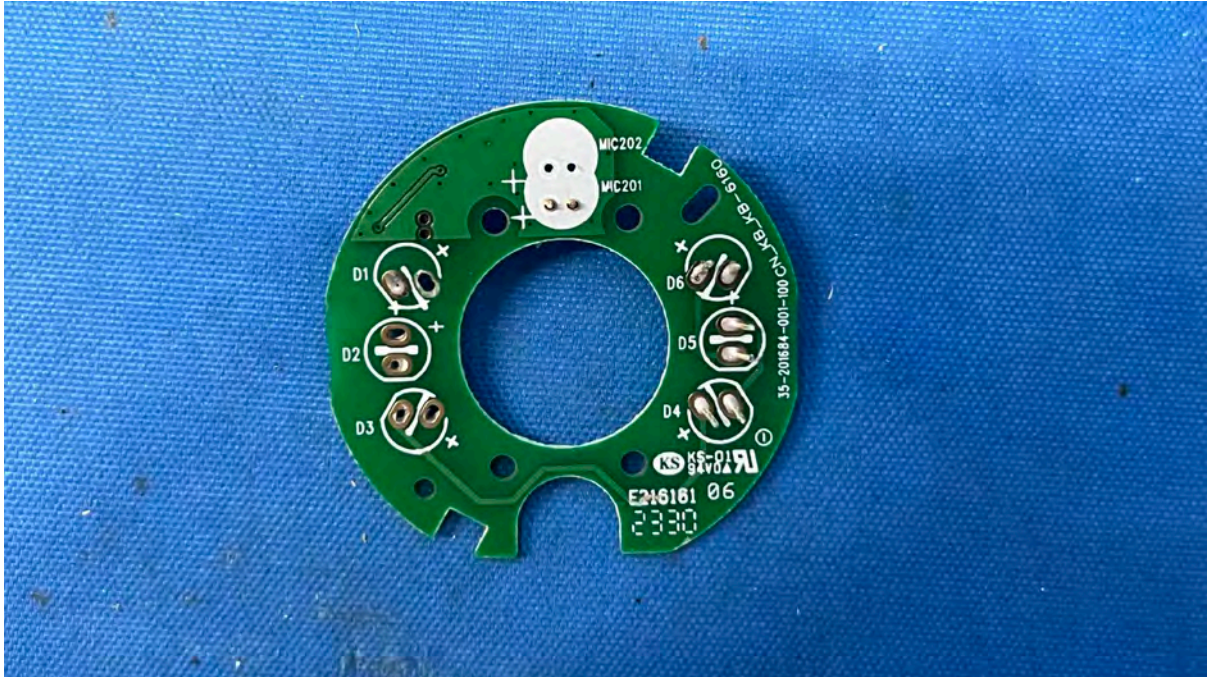

INTERTEK TESTING SERVICES

Equipment Photographs

(Internal)

FCC ID: EW780-2531-00

IC: 1135B-80253100

PMN: RM7756HD BU, RM7756-2HD BU