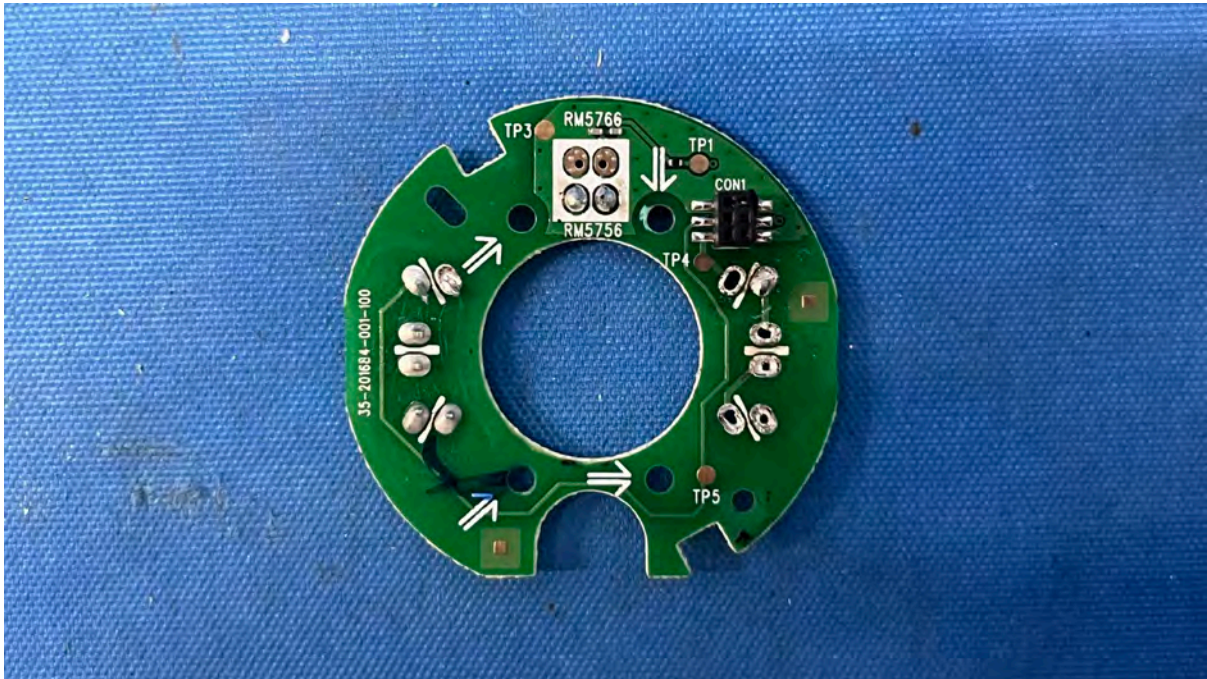

(Internal)

FCC ID: EW780-2531-00

IC: 1135B-80253100

PMN: RM7756HD BU, RM7756-2HD BU

INTERTEK TESTING SERVICES

Equipment Photographs

(Internal)

FCC ID: EW780-2531-00