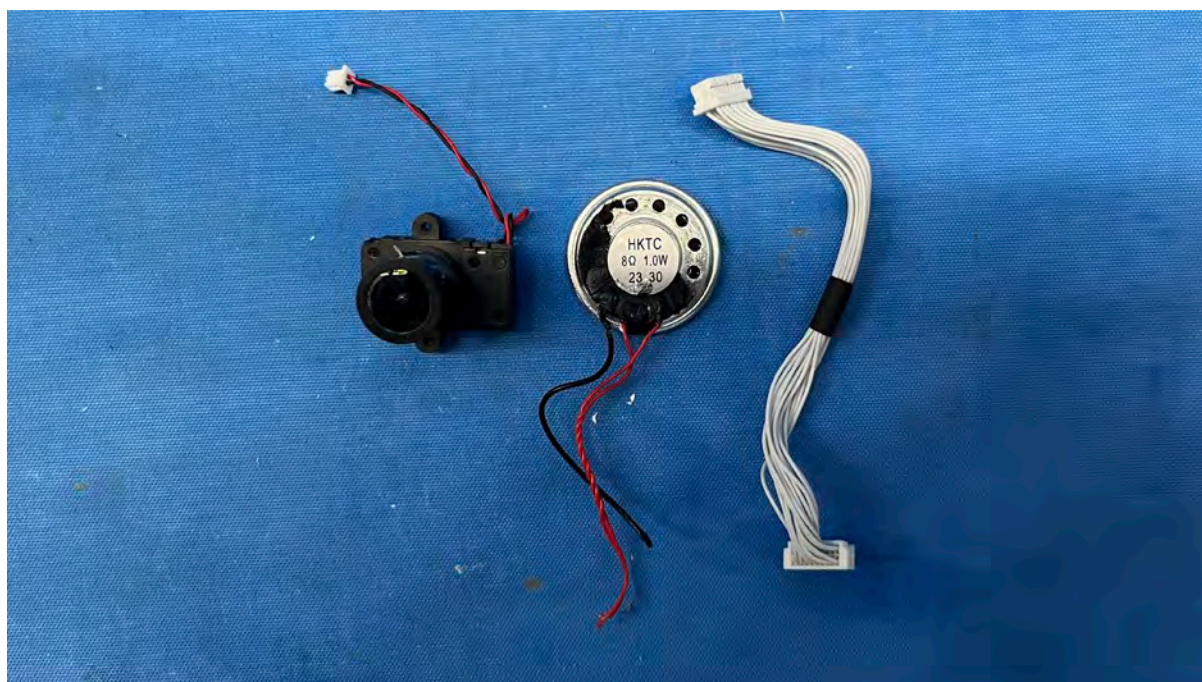

INTERTEK TESTING SERVICES

Equipment Photographs

(Internal)

FCC ID: EW780-2531-00

IC: 1135B-80253100

PMN: RM5756HD BU, RM5756-2HD BU