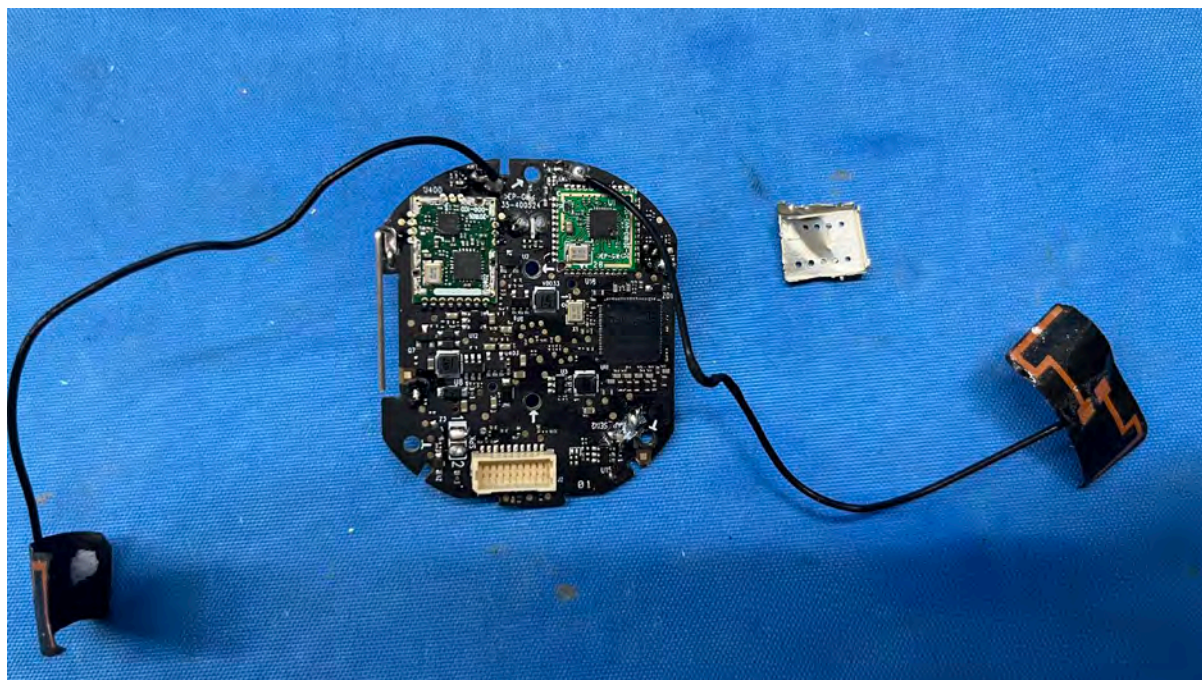

(Internal)

FCC ID: EW780-2531-00

IC: 1135B-80253100

PMN: RM5856HD BU, RM5856-2HD BU

INTERTEK TESTING SERVICES

Equipment Photographs

(Internal)

FCC ID: EW780-2531-00