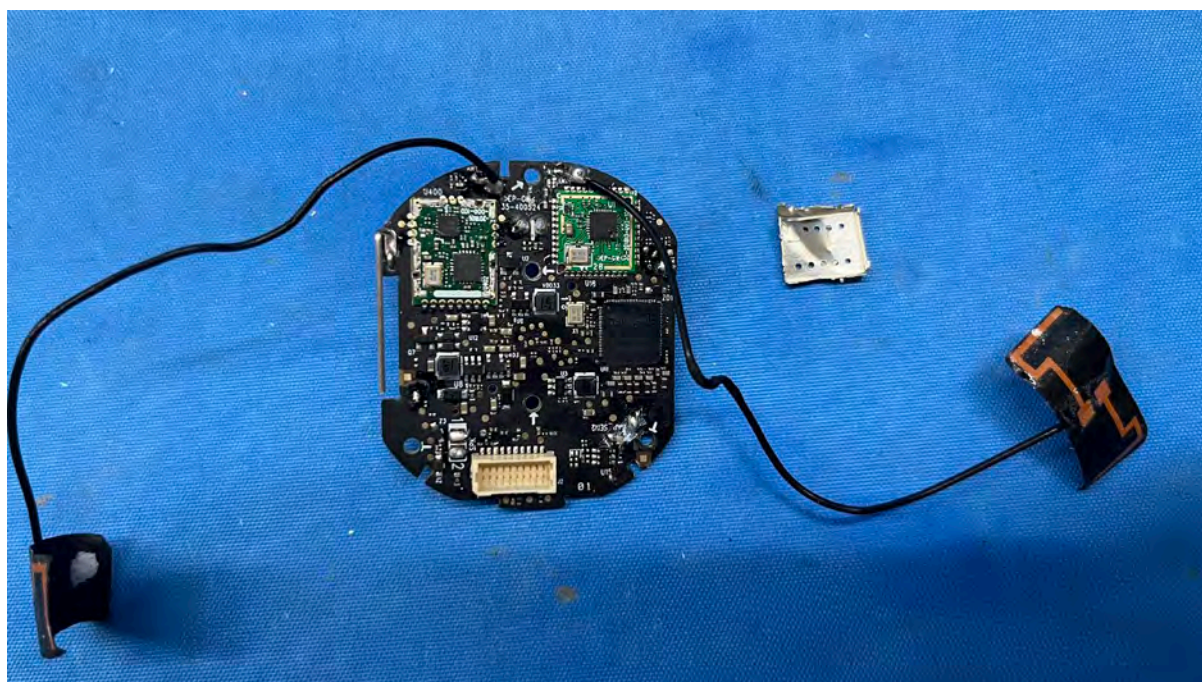

(Internal)

FCC ID: EW780-2531-00

IC: 1135B-80253100

PMN: RM7756HD BU, RM7756-2HD BU

INTERTEK TESTING SERVICES

Equipment Photographs

(Internal)

FCC ID: EW780-2531-00