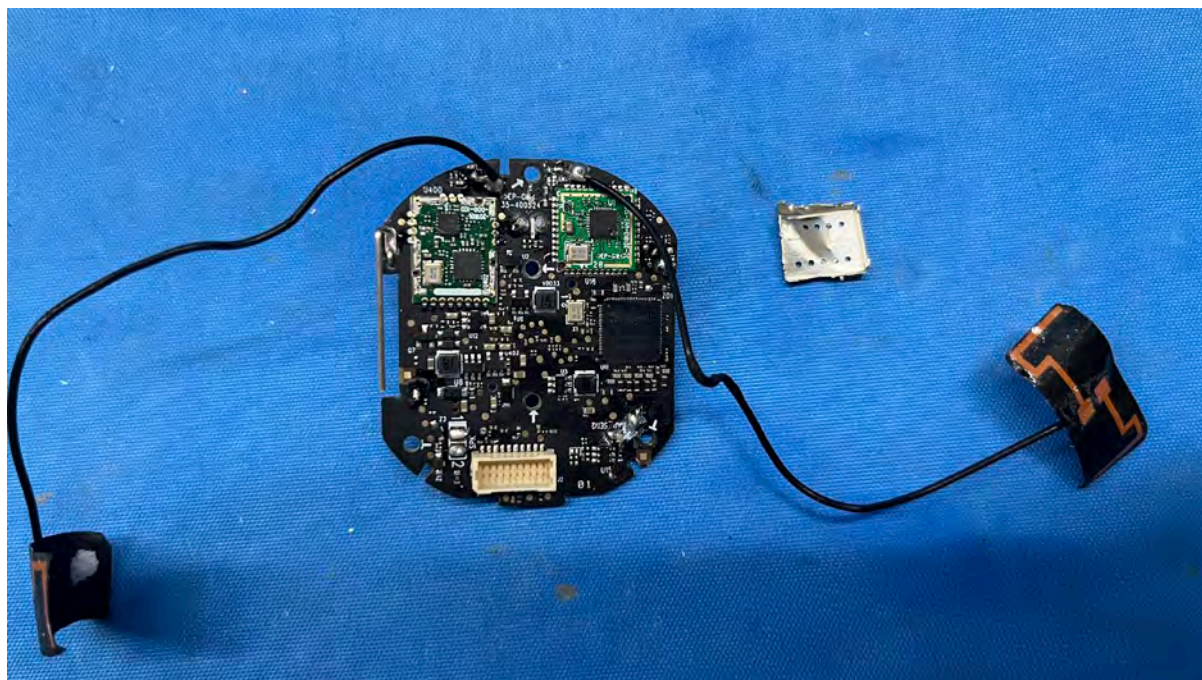

INTERTEK TESTING SERVICES

Equipment Photographs

(Internal)

FCC ID: EW780-2531-00

IC: 1135B-80253100

PMN: RM5756HD BU, RM5756-2HD BU