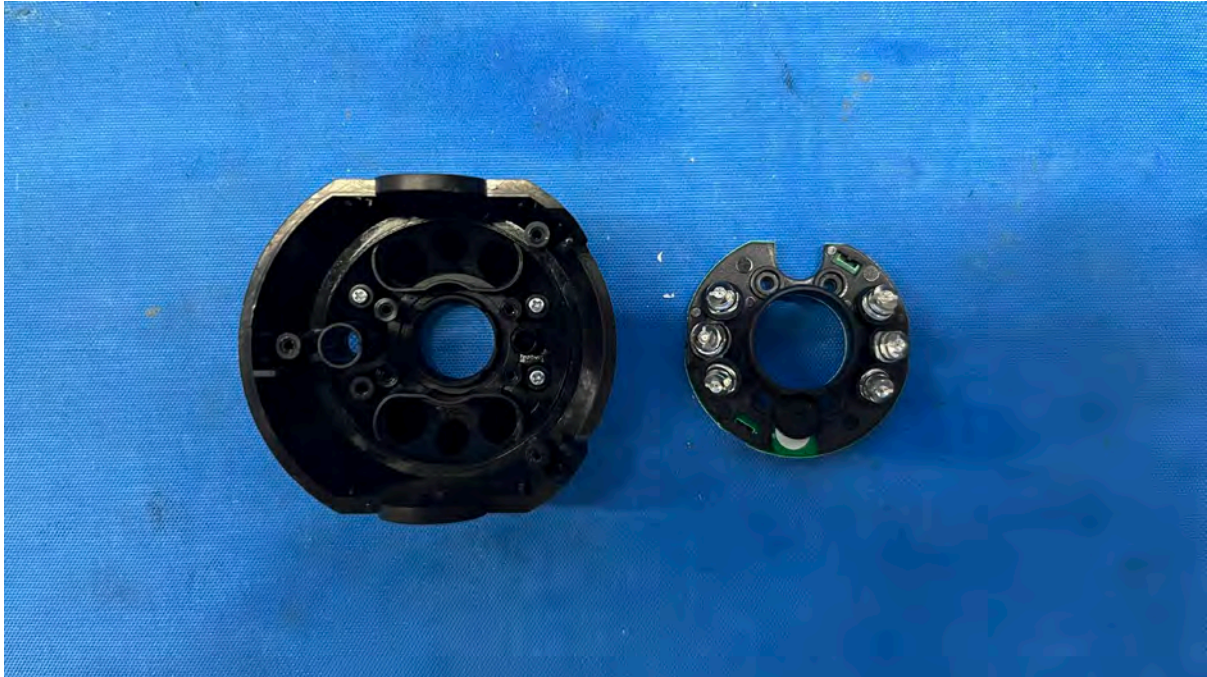

INTERTEK TESTING SERVICES

Equipment Photographs

(Internal)

FCC ID: EW780-2531-00

IC: 1135B-80253100

PMN: RM7756HD BU, RM7756-2HD BU