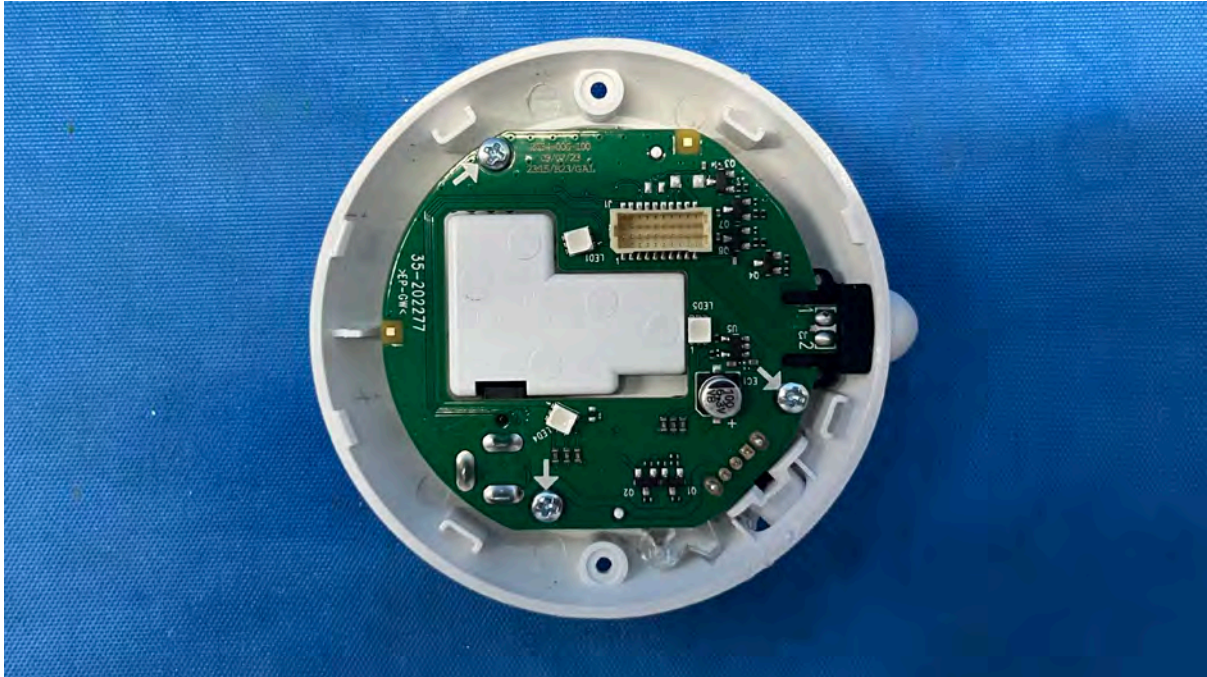

INTERTEK TESTING SERVICES

Equipment Photographs

(Internal)

FCC ID: EW780-2531-00

IC: 1135B-80253100

PMN: RM5756HD BU, RM5756-2HD BU