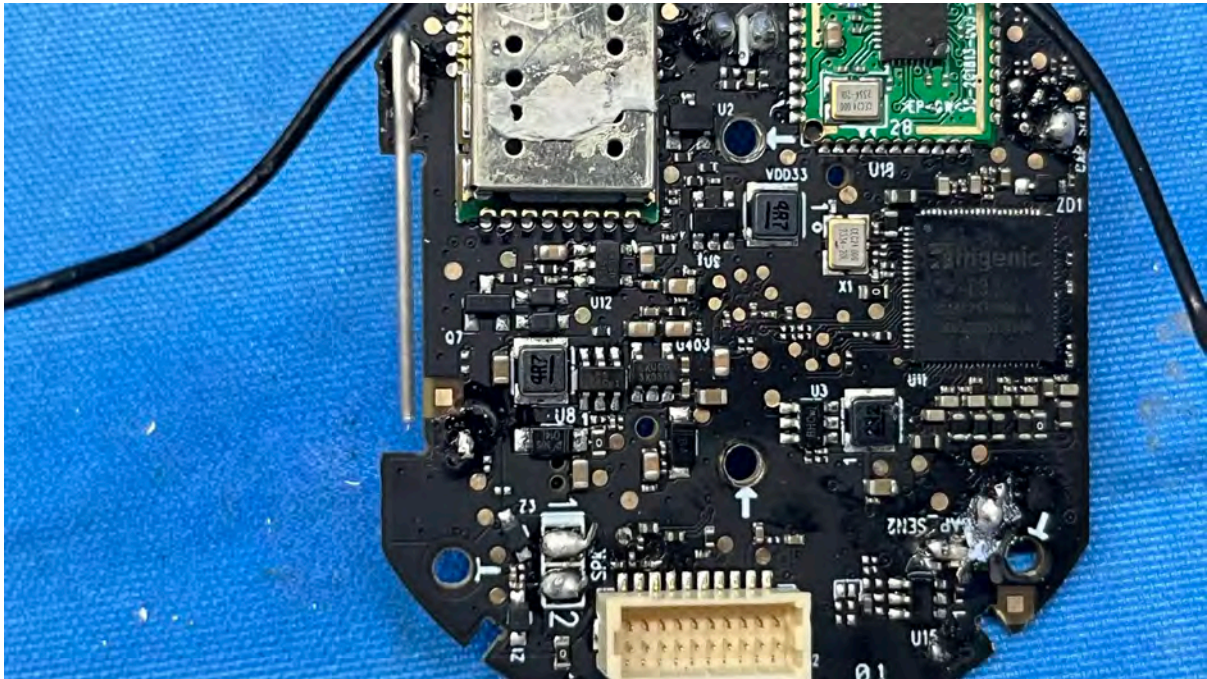

INTERTEK TESTING SERVICES

Equipment Photographs

(Internal)

FCC ID: EW780-2531-00

IC: 1135B-80253100

PMN: RM5856HD BU, RM5856-2HD BU