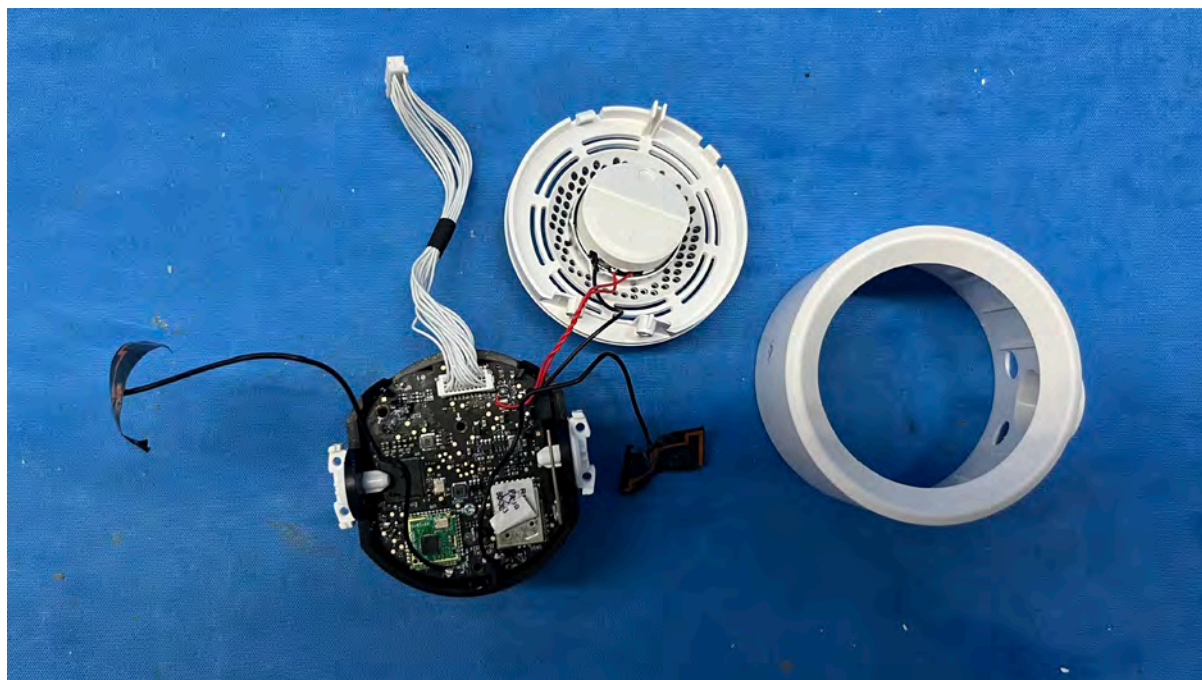

INTERTEK TESTING SERVICES

Equipment Photographs

(Internal)

FCC ID: EW780-2531-00

IC: 1135B-80253100

PMN: RM5756HD BU, RM5756-2HD BU