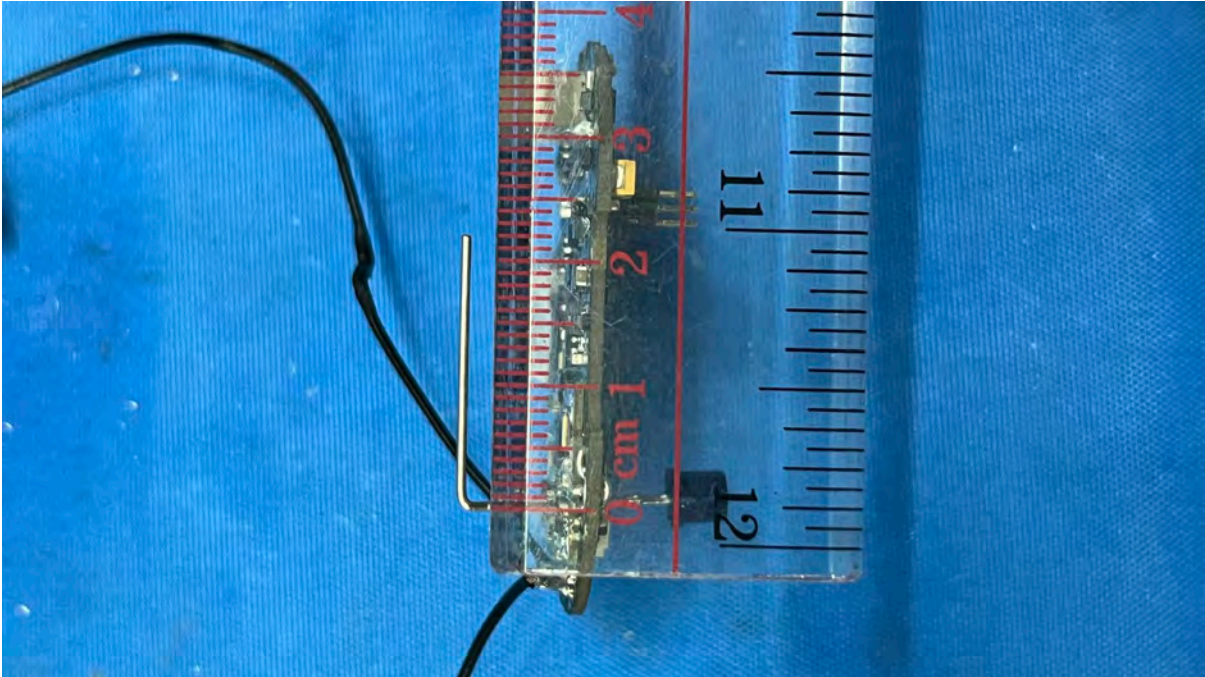

INTERTEK TESTING SERVICES

Equipment Photographs

(Internal)

FCC ID: EW780-2531-00

IC: 1135B-80253100

PMN: RM5856HD BU, RM5856-2HD BU