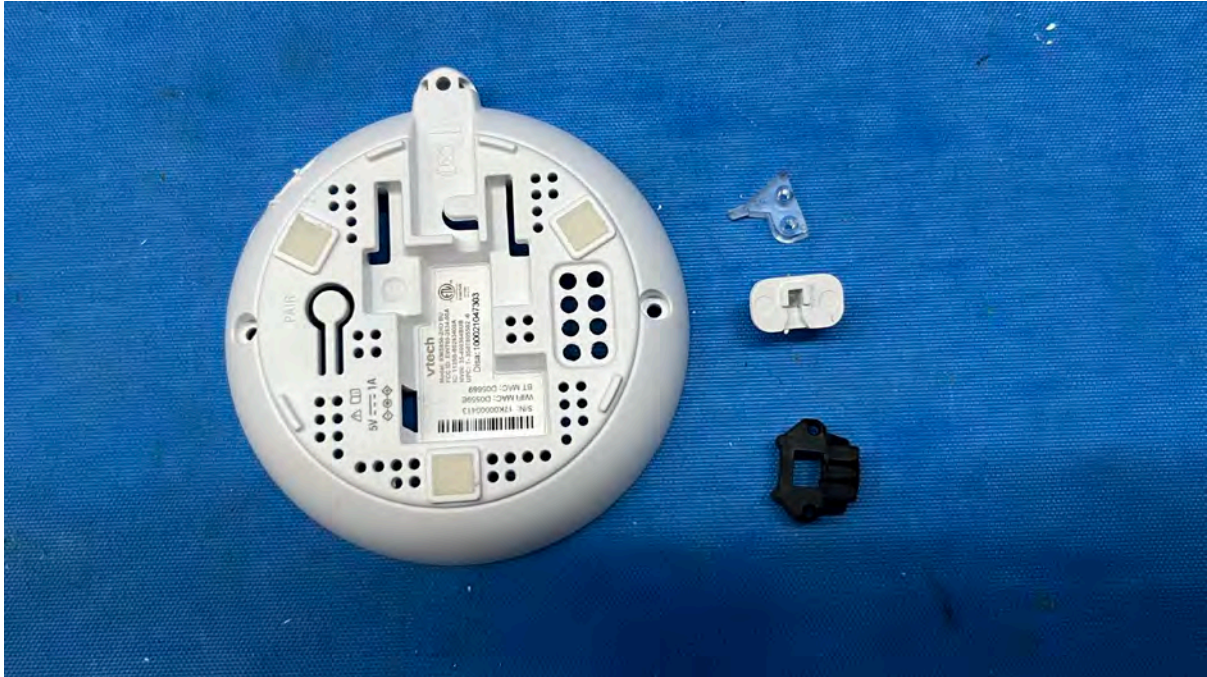

INTERTEK TESTING SERVICES

Equipment Photographs

(Internal)

FCC ID: EW780-2531-00

IC: 1135B-80253100

PMN: RM5756HD BU, RM5756-2HD BU