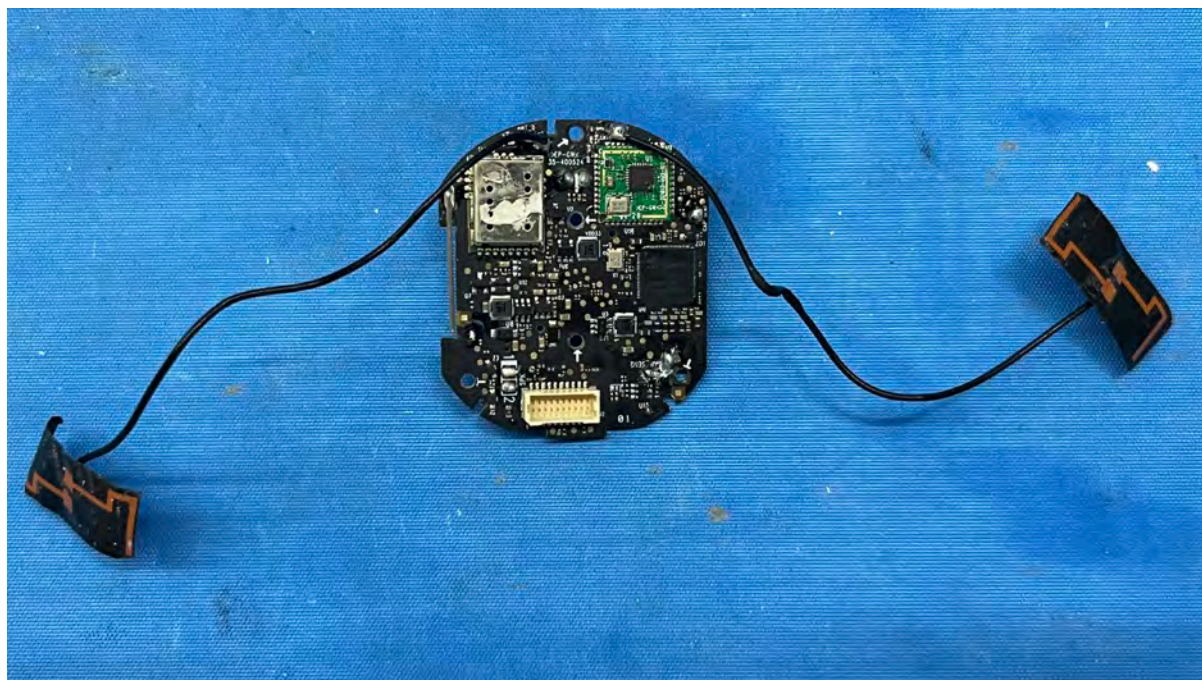

(Internal)

FCC ID: EW780-2531-00

IC: 1135B-80253100

PMN: RM5756HD BU, RM5756-2HD BU

INTERTEK TESTING SERVICES

Equipment Photographs

(Internal)

FCC ID: EW780-2531-00