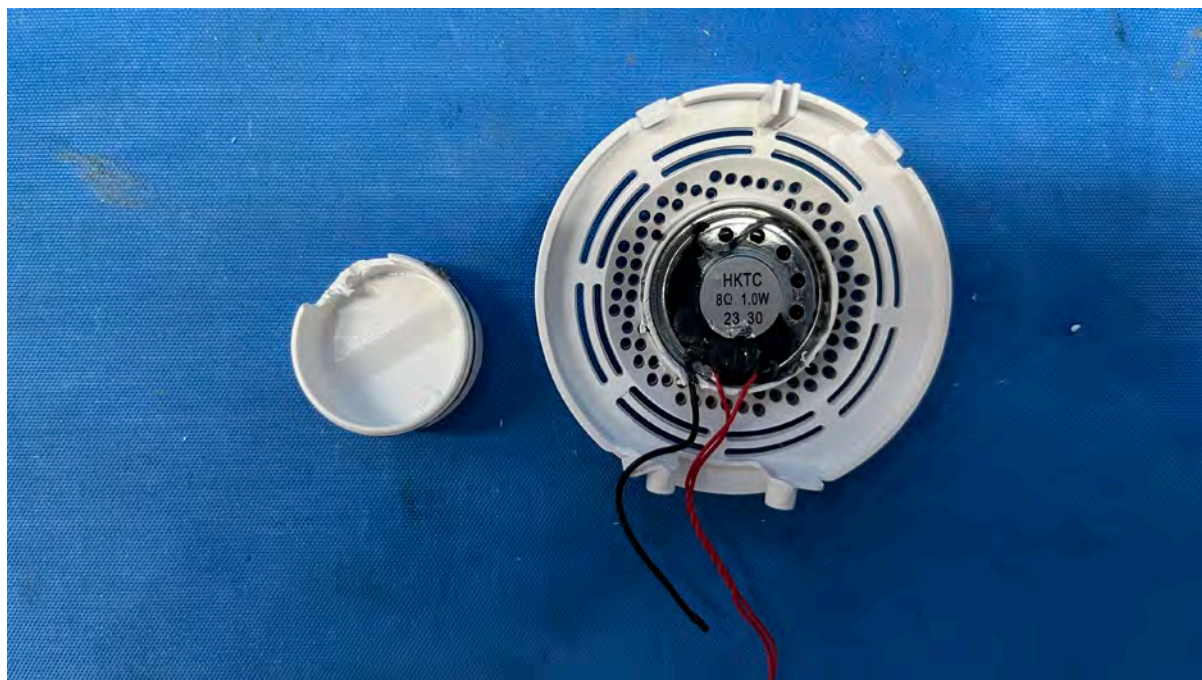

INTERTEK TESTING SERVICES

Equipment Photographs

(Internal)

FCC ID: EW780-2531-00

IC: 1135B-80253100

PMN: RM7756HD BU, RM7756-2HD BU