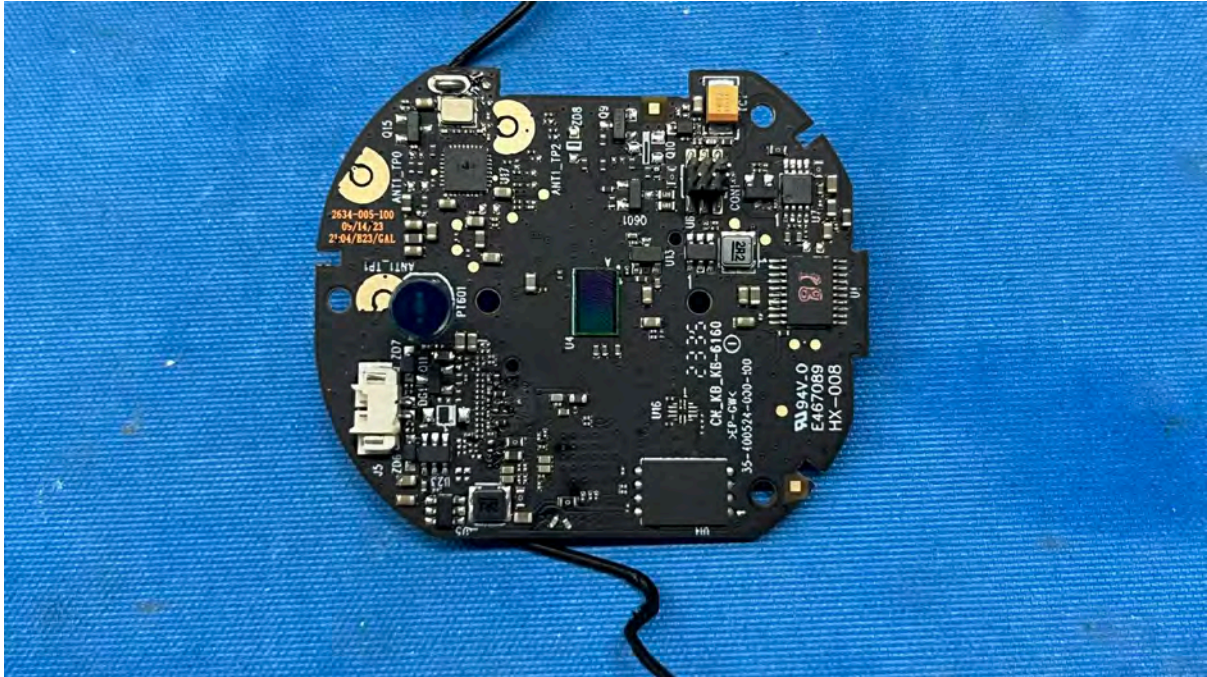

INTERTEK TESTING SERVICES

Equipment Photographs

(Internal)

FCC ID: EW780-2531-00

IC: 1135B-80253100

PMN: RM5856HD BU, RM5856-2HD BU