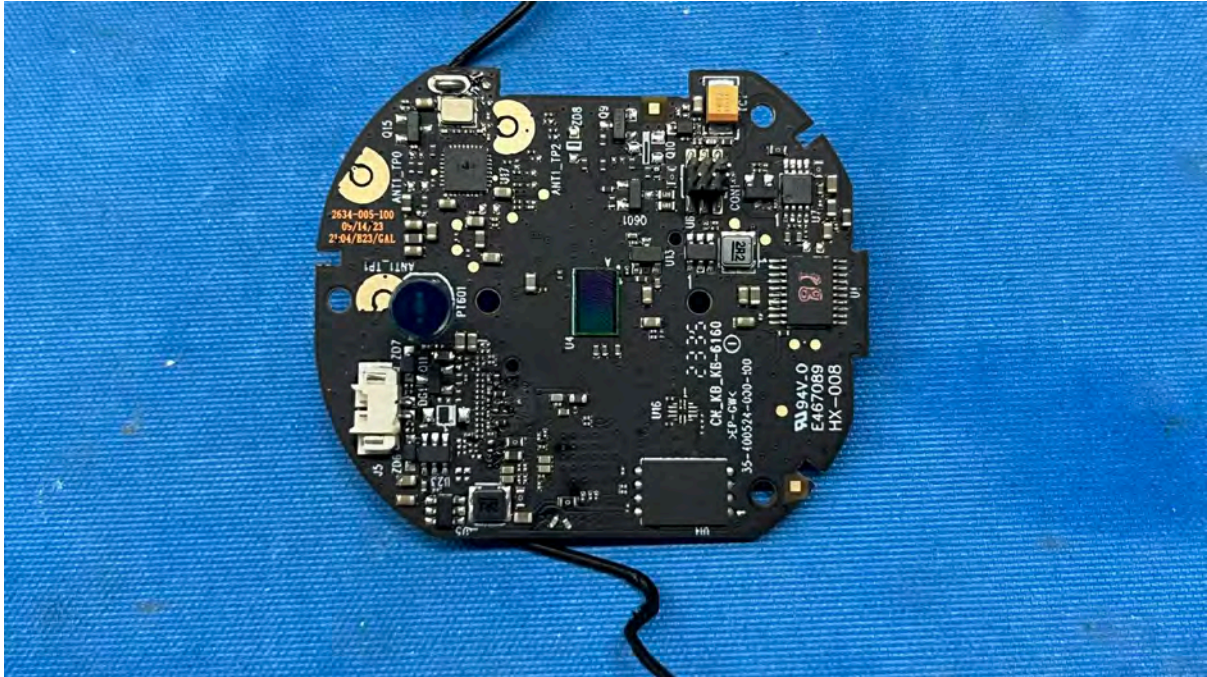

INTERTEK TESTING SERVICES

Equipment Photographs

(Internal)

FCC ID: EW780-2531-00

IC: 1135B-80253100

PMN: RM7756HD BU, RM7756-2HD BU