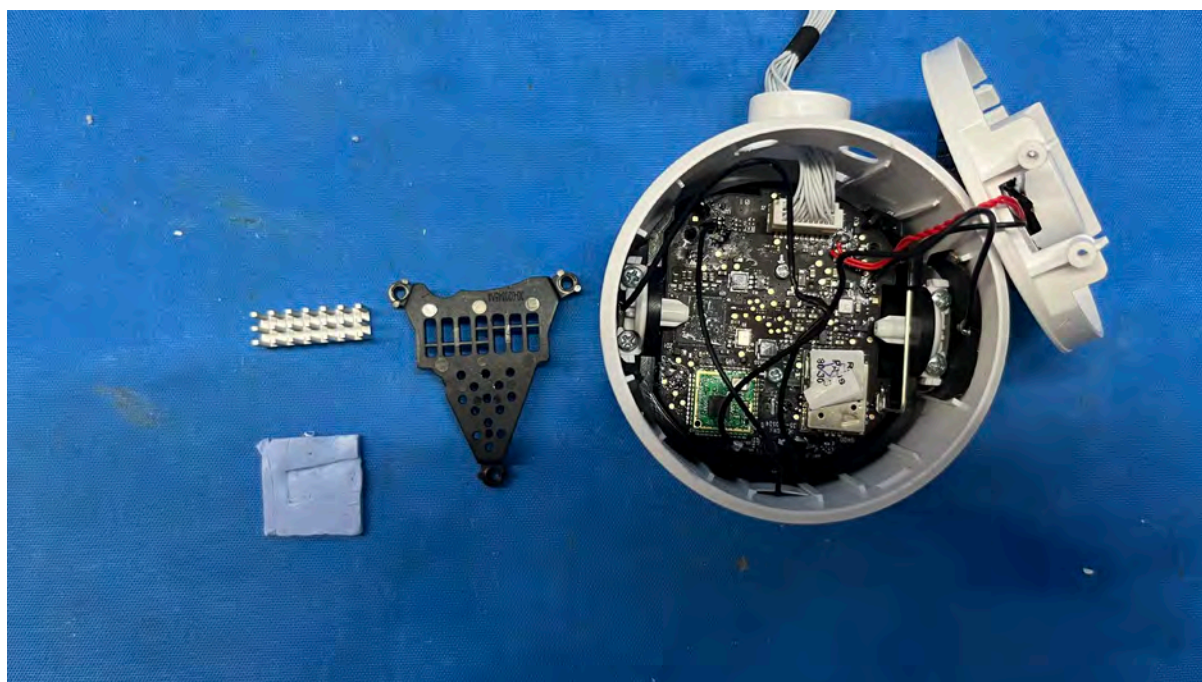

(Internal)

FCC ID: EW780-2531-00

IC: 1135B-80253100

PMN: RM5856HD BU, RM5856-2HD BU

INTERTEK TESTING SERVICES

Equipment Photographs

(Internal)

FCC ID: EW780-2531-00