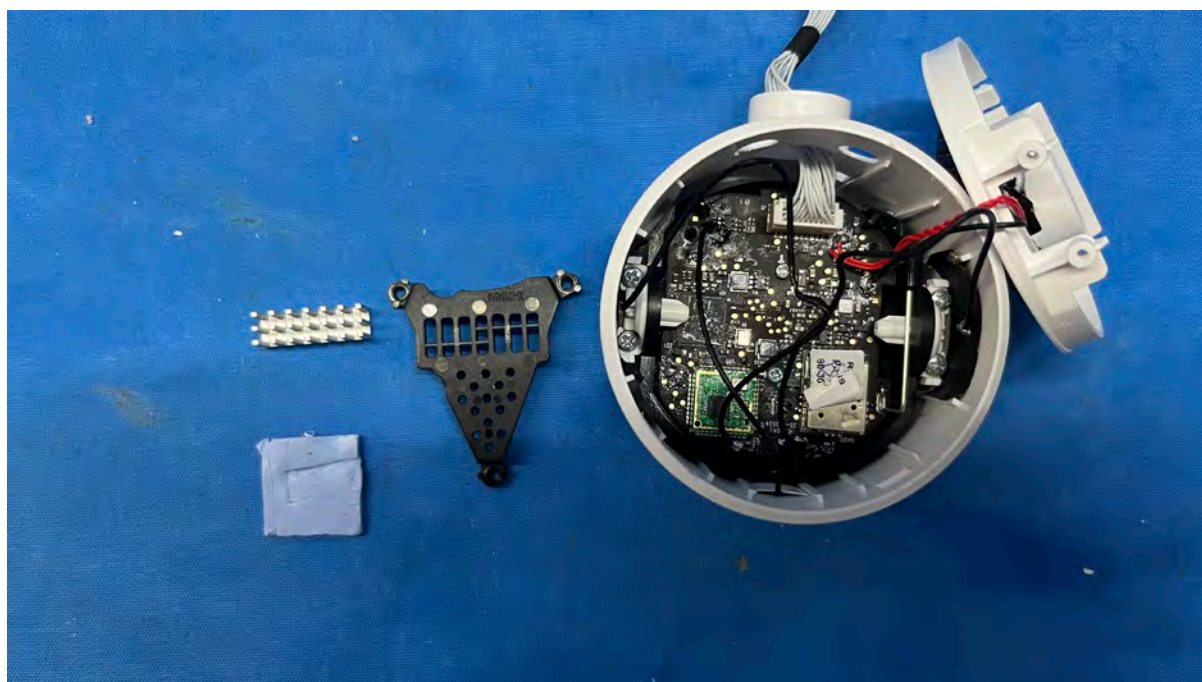

(Internal)

FCC ID: EW780-2531-00

IC: 1135B-80253100

PMN: RM7756HD BU, RM7756-2HD BU

INTERTEK TESTING SERVICES

Equipment Photographs

(Internal)

FCC ID: EW780-2531-00