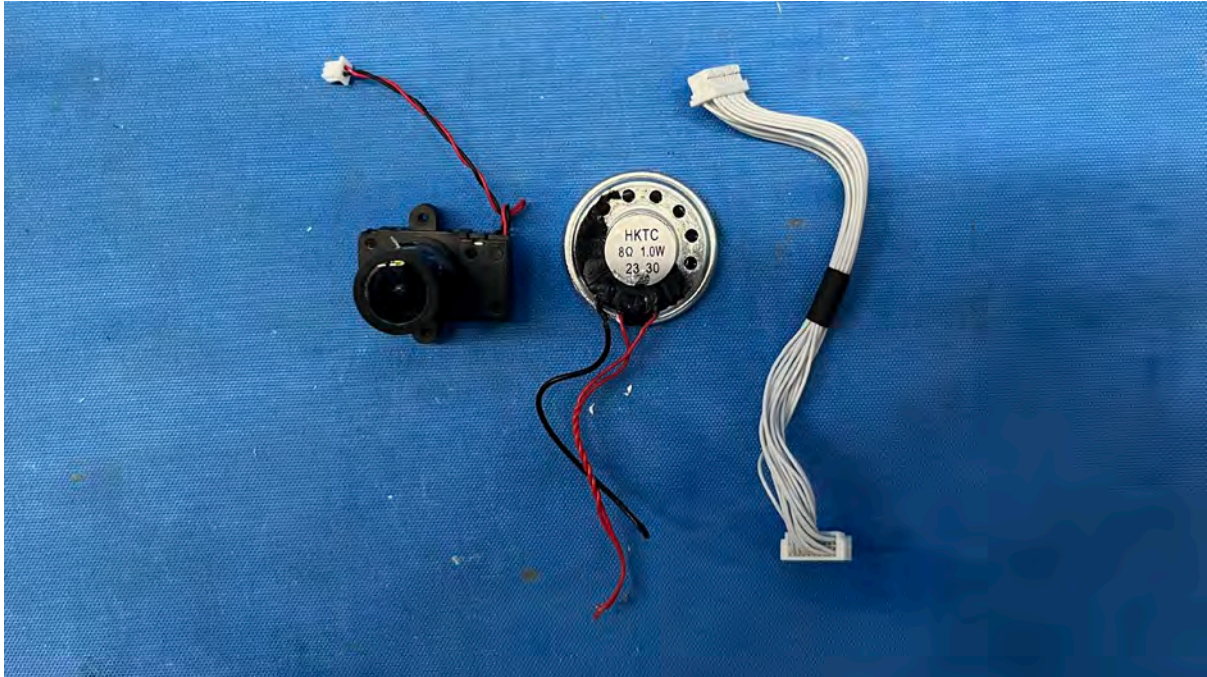

(Internal)

FCC ID: EW780-2531-00

IC: 1135B-80253100

PMN: RM5856HD BU, RM5856-2HD BU

INTERTEK TESTING SERVICES

Equipment Photographs

(Internal)

FCC ID: EW780-2531-00