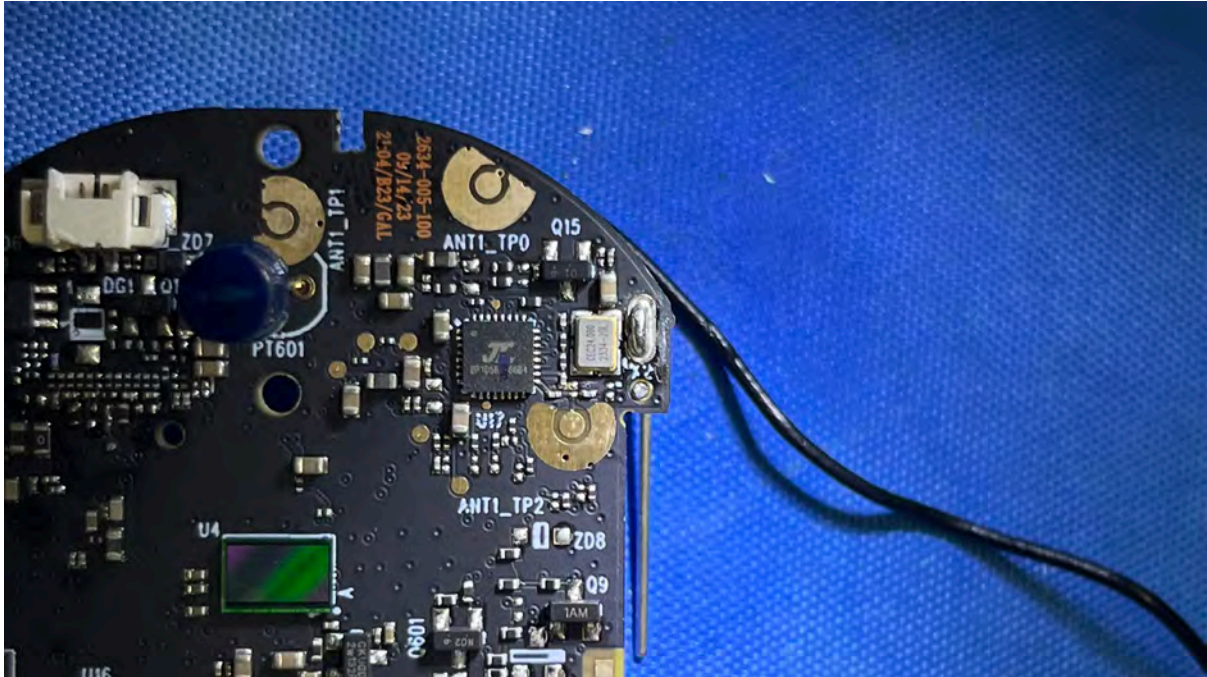

INTERTEK TESTING SERVICES

Equipment Photographs

(Internal)

FCC ID: EW780-2531-00

IC: 1135B-80253100

PMN: RM5856HD BU, RM5856-2HD BU