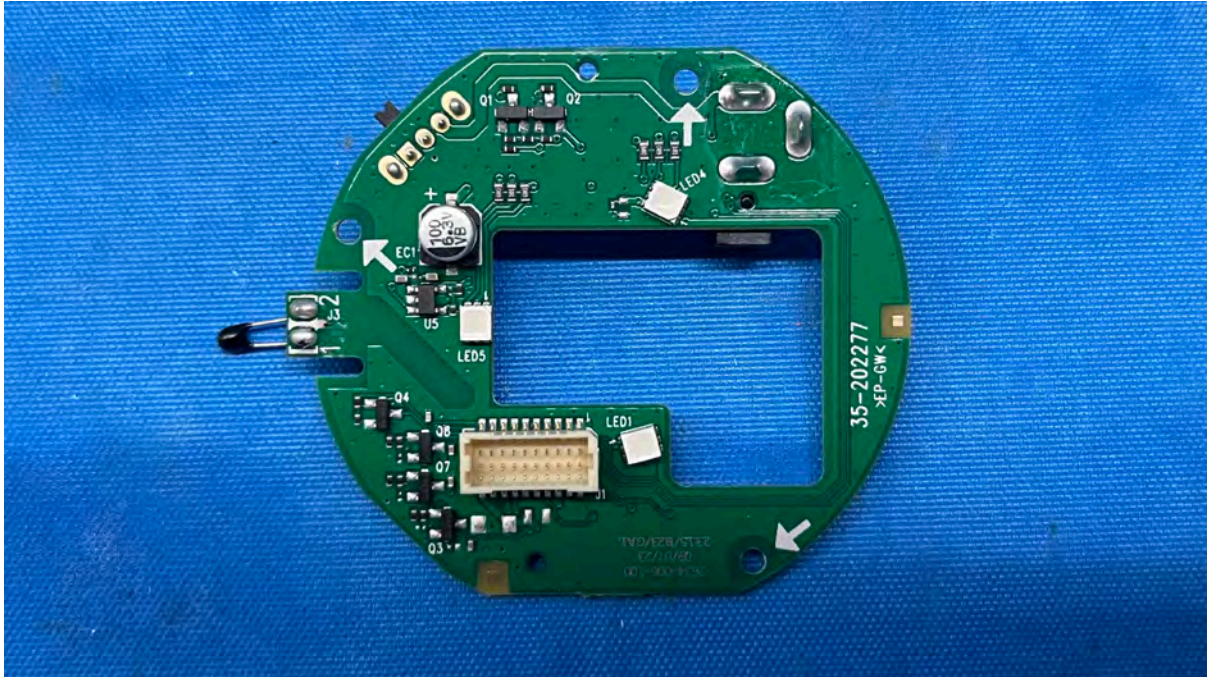

INTERTEK TESTING SERVICES

Equipment Photographs

(Internal)

FCC ID: EW780-2531-00

IC: 1135B-80253100

PMN: RM5756HD BU, RM5756-2HD BU