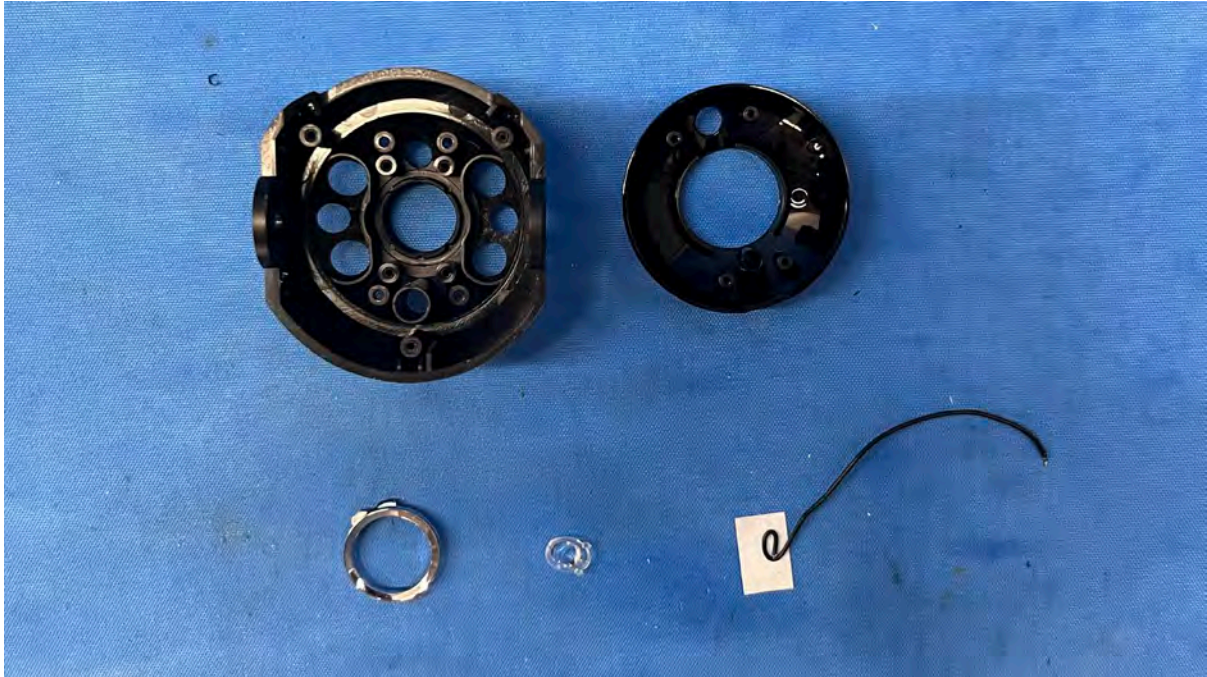

(Internal)

FCC ID: EW780-2531-00

IC: 1135B-80253100

PMN: RM7756HD BU, RM7756-2HD BU

INTERTEK TESTING SERVICES

Equipment Photographs

(Internal)

FCC ID: EW780-2531-00