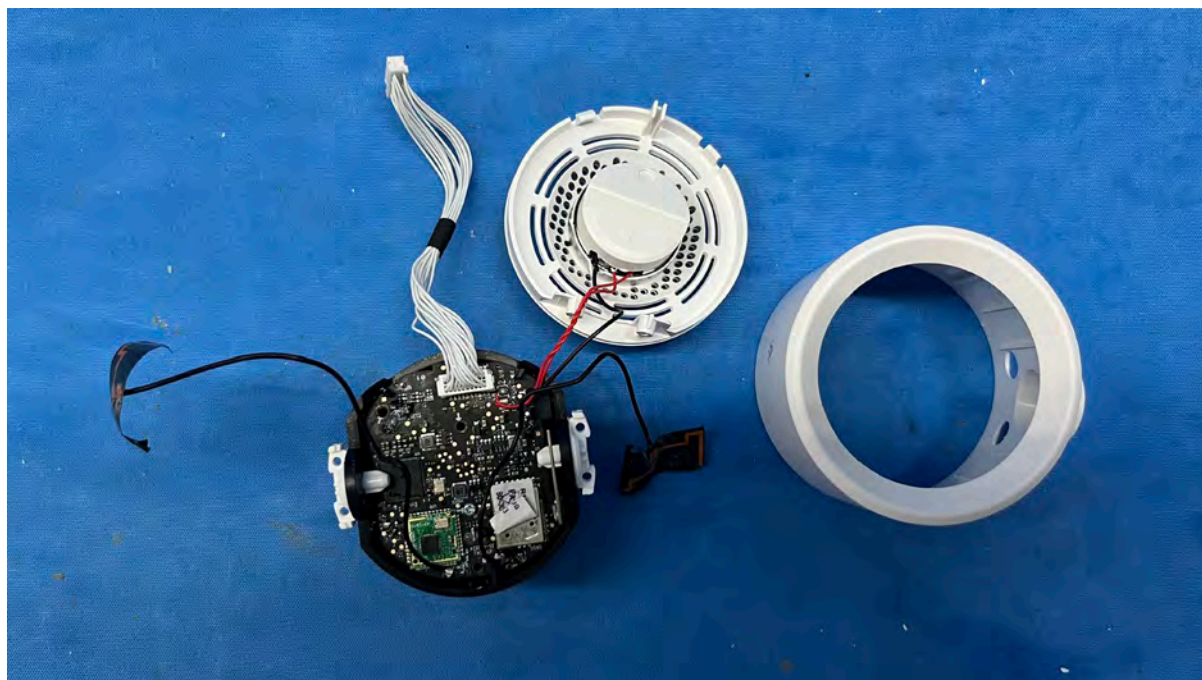

INTERTEK TESTING SERVICES

Equipment Photographs

(Internal)

FCC ID: EW780-2531-00

IC: 1135B-80253100

PMN: RM5856HD BU, RM5856-2HD BU