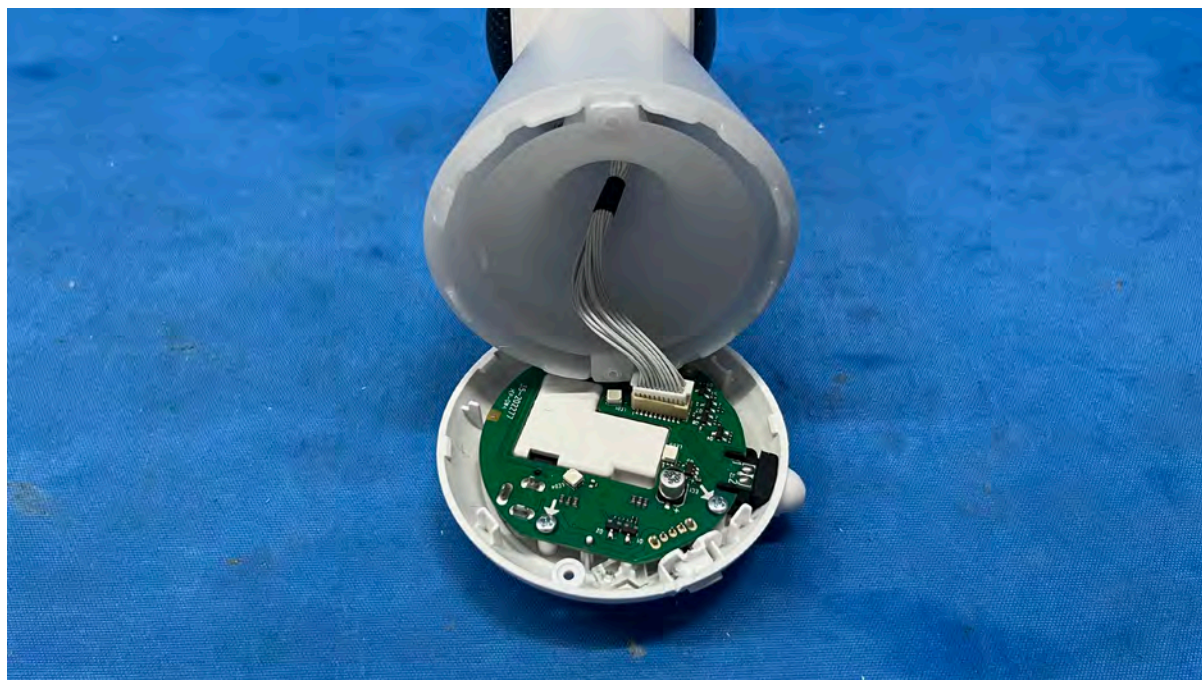

INTERTEK TESTING SERVICES

Equipment Photographs

(Internal)

FCC ID: EW780-2531-00

IC: 1135B-80253100

PMN: RM7756HD BU, RM7756-2HD BU

INTERTEK TESTING SERVICES

Equipment Photographs