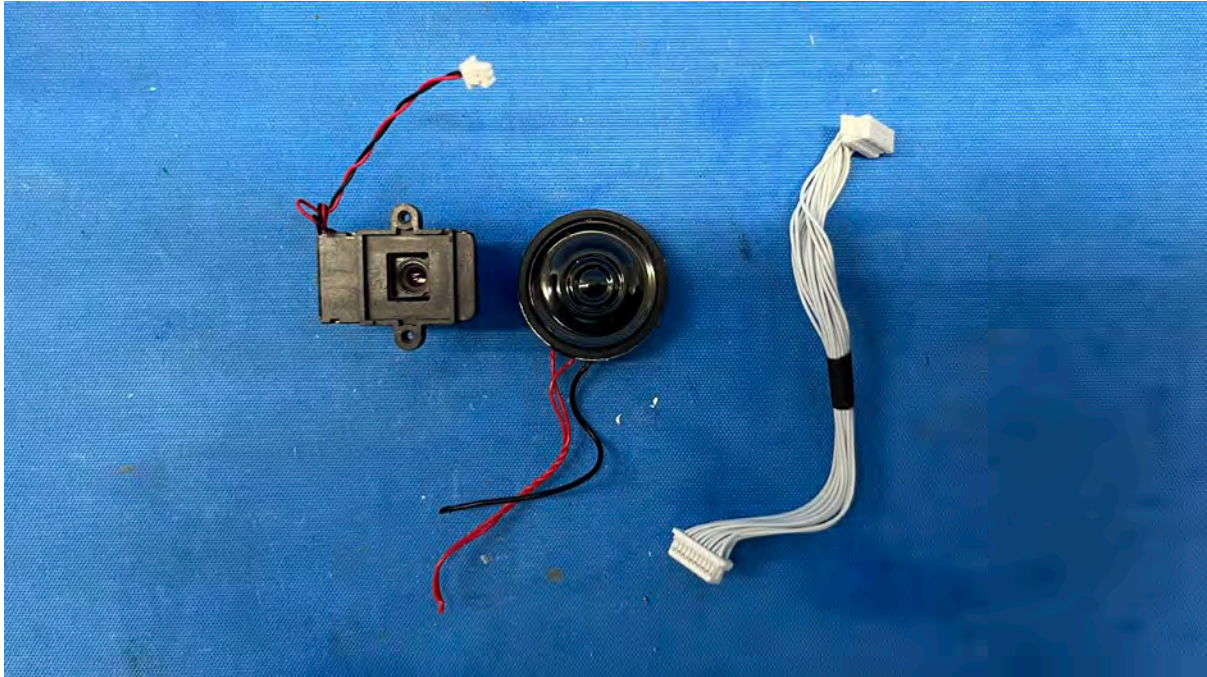

INTERTEK TESTING SERVICES

Equipment Photographs

(Internal)

FCC ID: EW780-2531-00

IC: 1135B-80253100

PMN: RM5756HD BU, RM5756-2HD BU