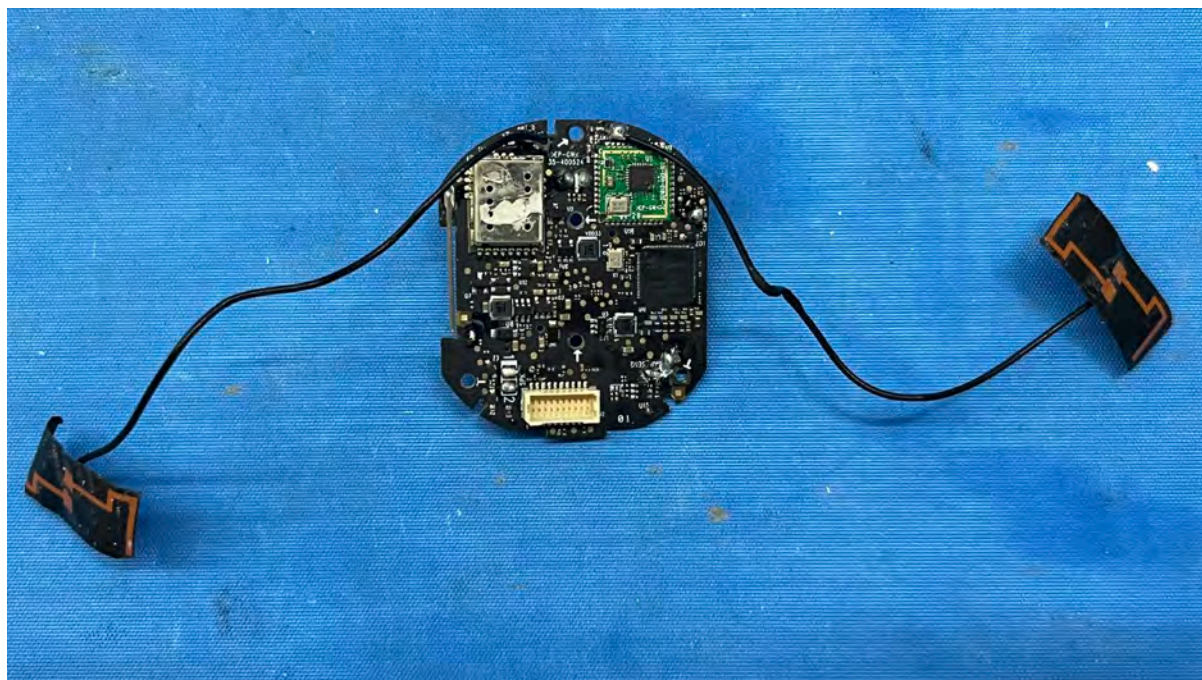

(Internal)

FCC ID: EW780-2531-00

IC: 1135B-80253100

PMN: RM7756HD BU, RM7756-2HD BU

INTERTEK TESTING SERVICES

Equipment Photographs

(Internal)

FCC ID: EW780-2531-00