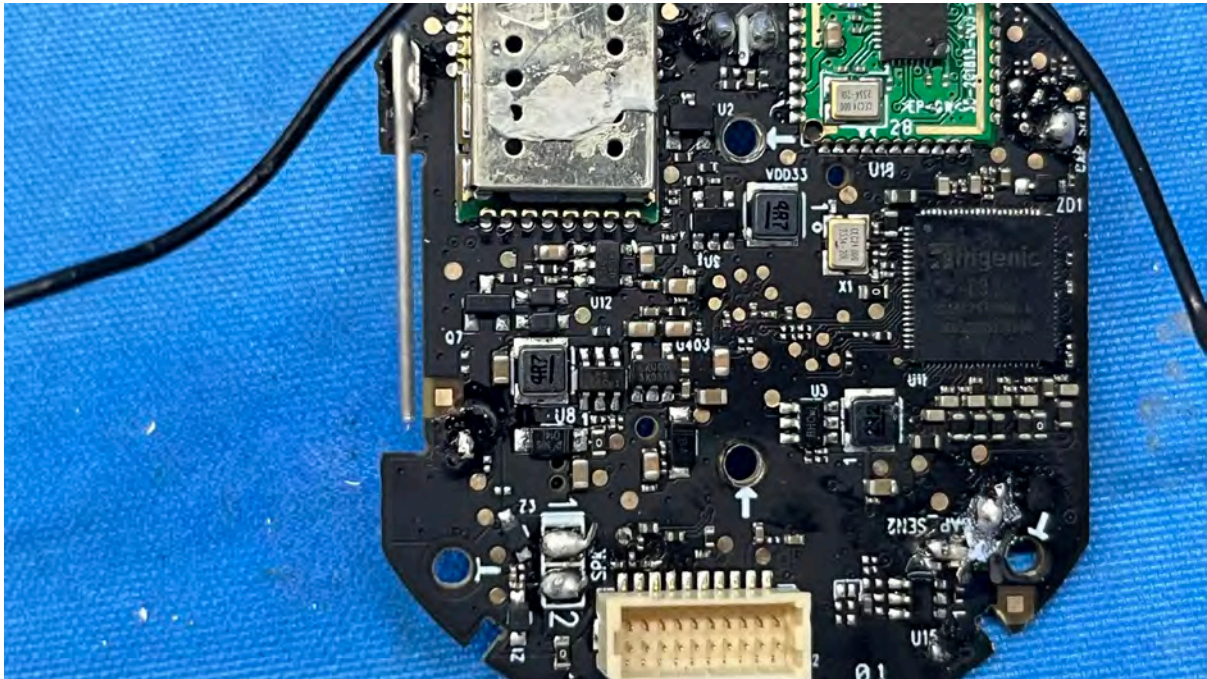

INTERTEK TESTING SERVICES

Equipment Photographs

(Internal)

FCC ID: EW780-2531-00

IC: 1135B-80253100

PMN: RM7756HD BU, RM7756-2HD BU