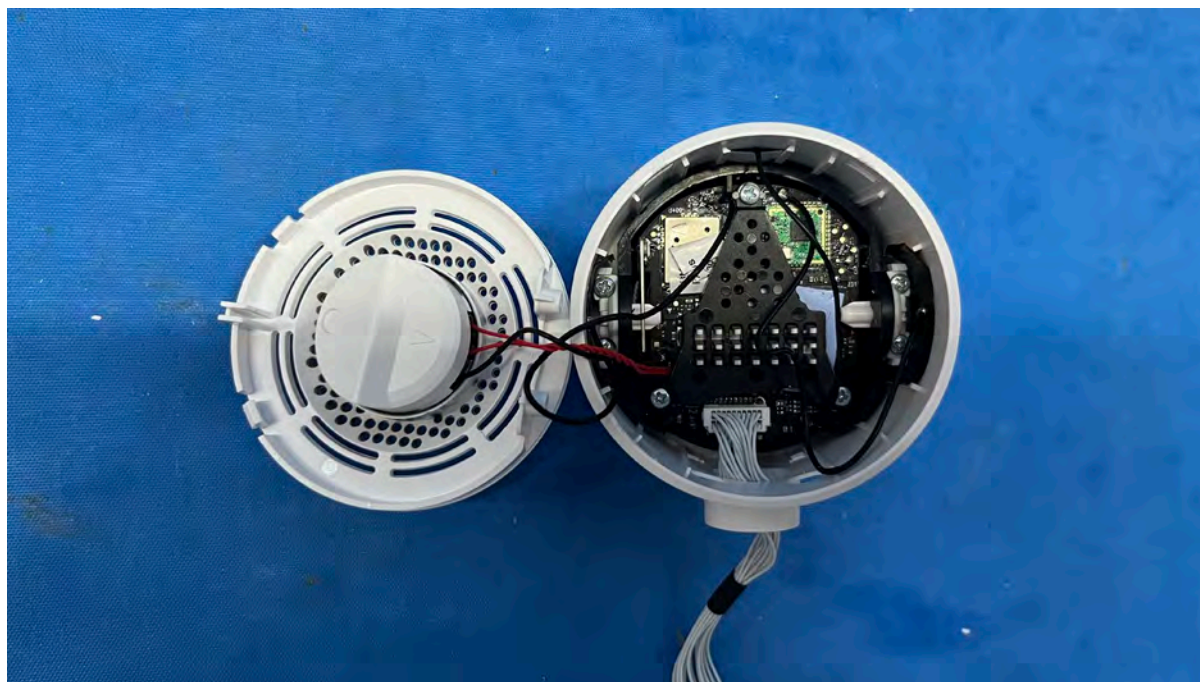

INTERTEK TESTING SERVICES

Equipment Photographs

(Internal)

FCC ID: EW780-2531-00

IC: 1135B-80253100

PMN: RM5756HD BU, RM5756-2HD BU