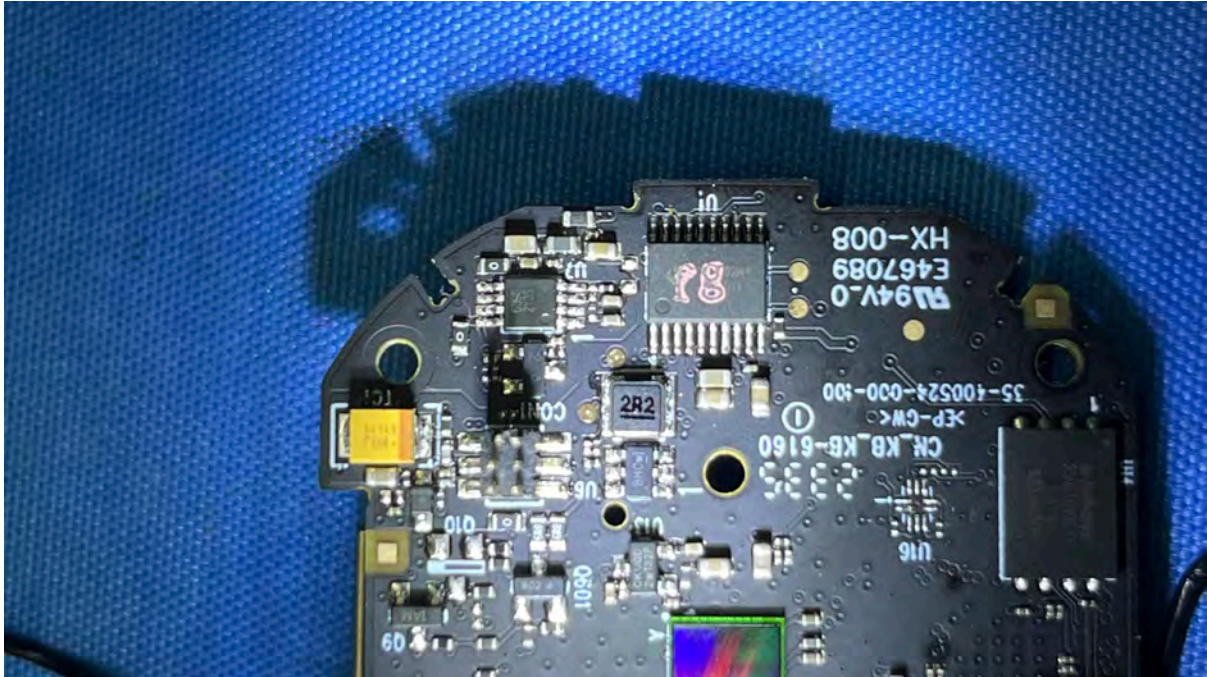

(Internal)

FCC ID: EW780-2531-00

IC: 1135B-80253100

PMN: RM5756HD BU, RM5756-2HD BU

INTERTEK TESTING SERVICES

Equipment Photographs

(Internal)

FCC ID: EW780-2531-00