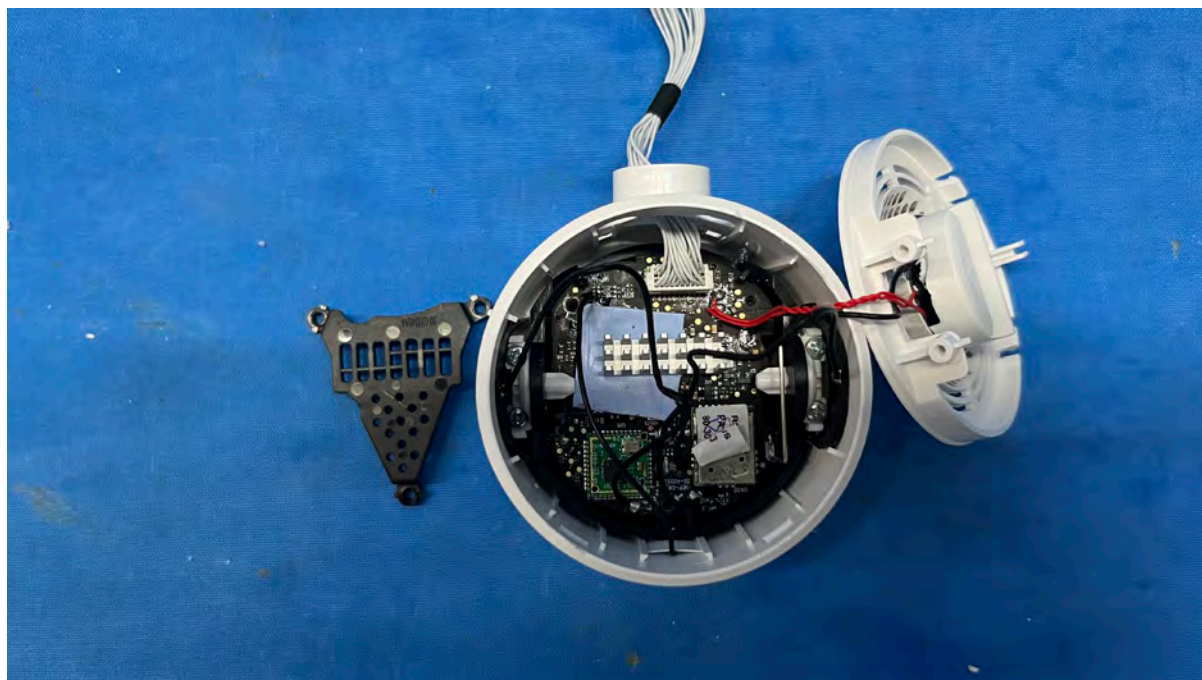

INTERTEK TESTING SERVICES

Equipment Photographs

(Internal)

FCC ID: EW780-2531-00

IC: 1135B-80253100

PMN: RM5756HD BU, RM5756-2HD BU