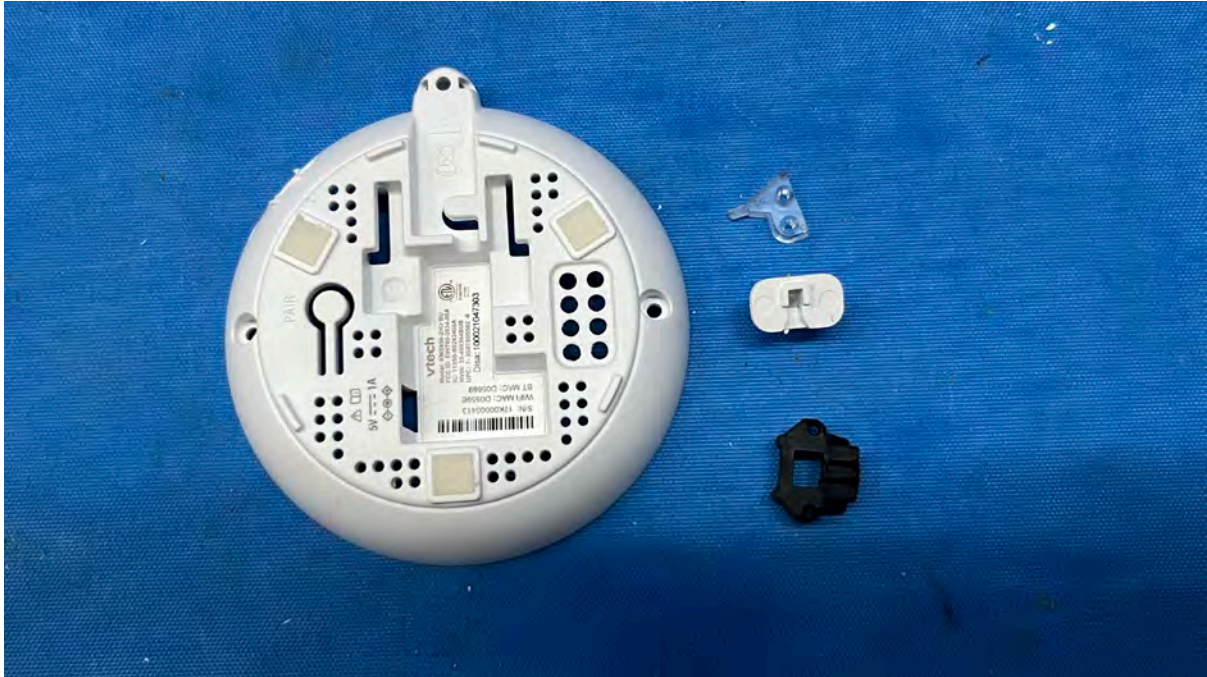

INTERTEK TESTING SERVICES

Equipment Photographs

(Internal)

FCC ID: EW780-2531-00

IC: 1135B-80253100

PMN: RM7756HD BU, RM7756-2HD BU