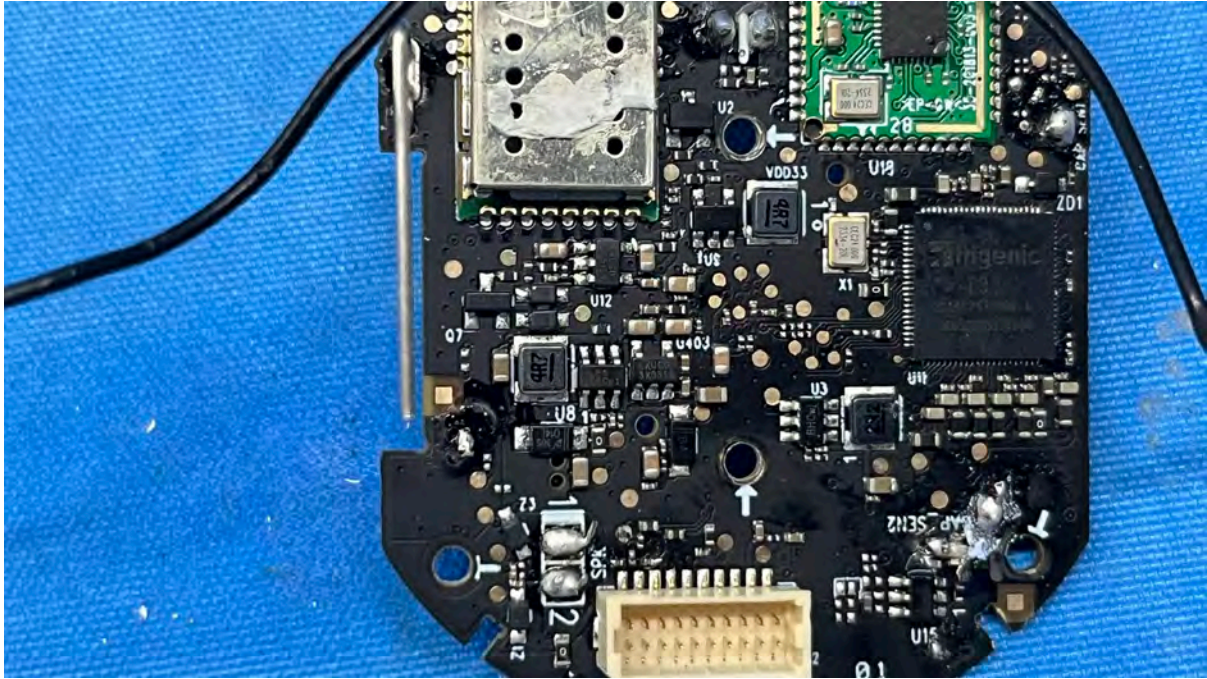

INTERTEK TESTING SERVICES

Equipment Photographs

(Internal)

FCC ID: EW780-2531-00

IC: 1135B-80253100

PMN: RM5756HD BU, RM5756-2HD BU