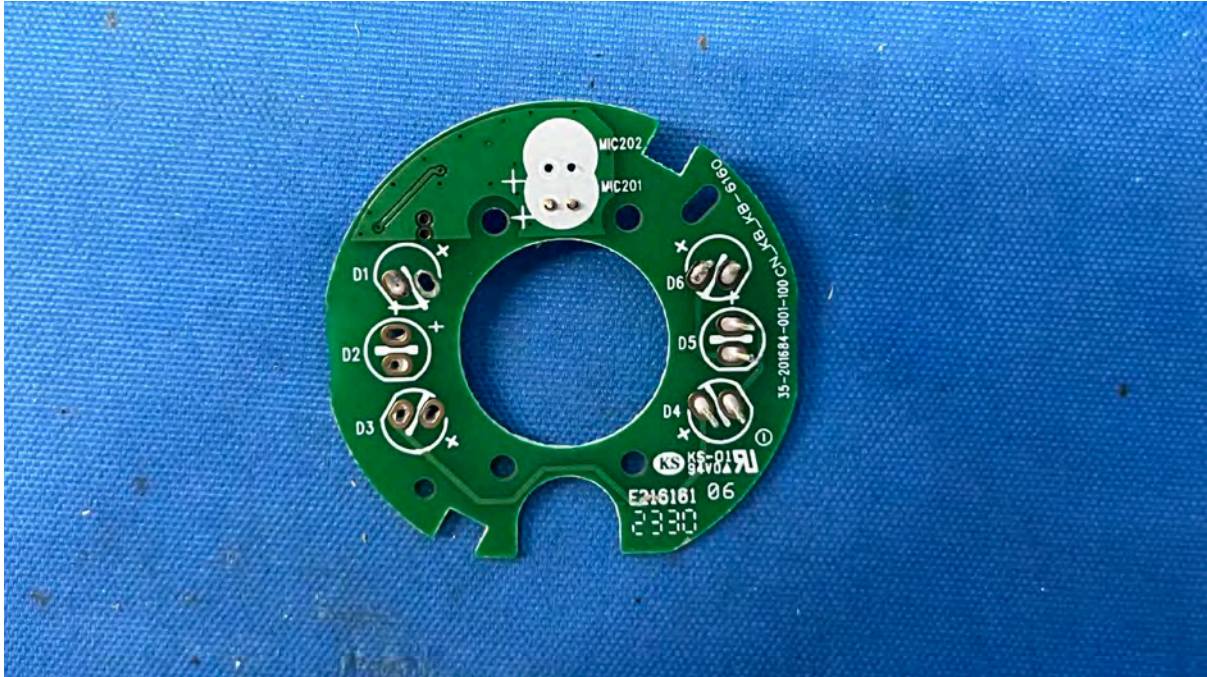

INTERTEK TESTING SERVICES

Equipment Photographs

(Internal)

FCC ID: EW780-2531-00

IC: 1135B-80253100

PMN: RM5856HD BU, RM5856-2HD BU