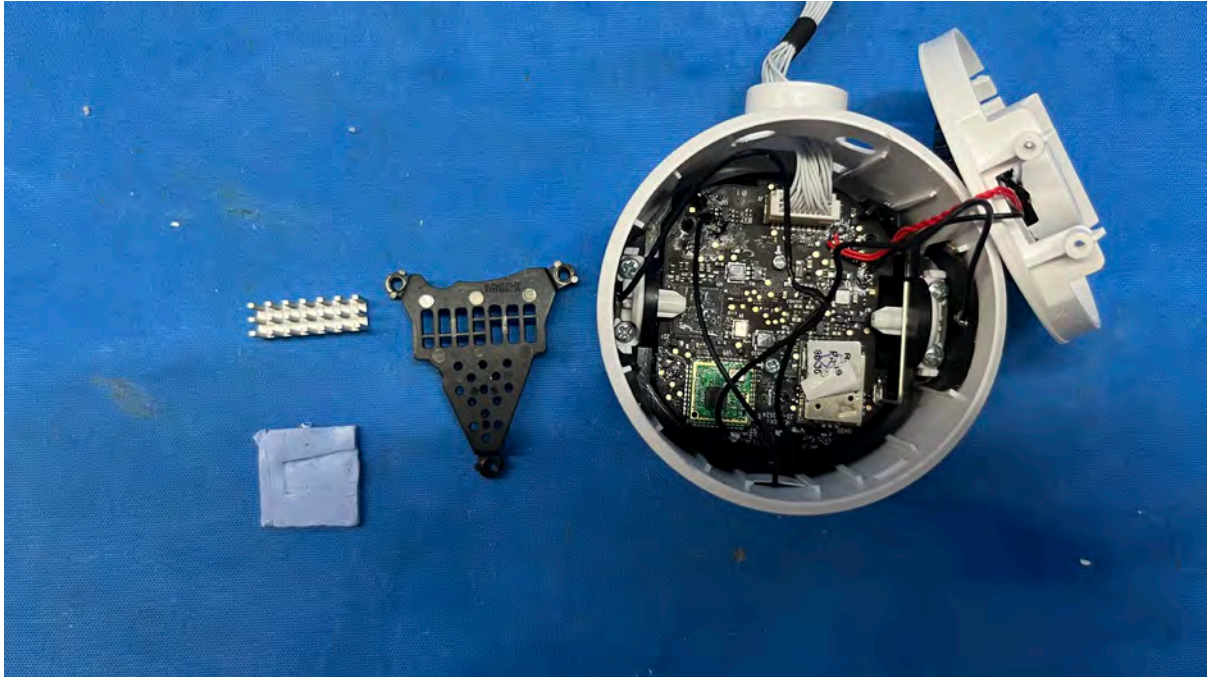

(Internal)

FCC ID: EW780-2531-00

IC: 1135B-80253100

PMN: RM5756HD BU, RM5756-2HD BU

INTERTEK TESTING SERVICES

Equipment Photographs

(Internal)

FCC ID: EW780-2531-00