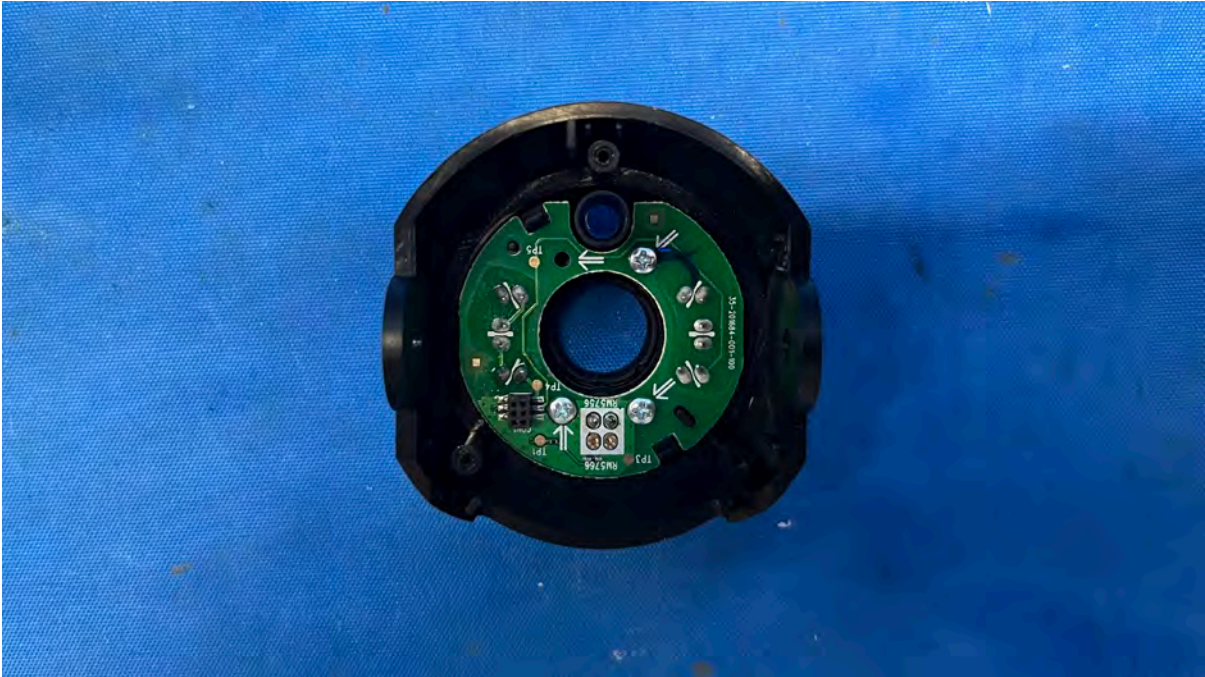

INTERTEK TESTING SERVICES

Equipment Photographs

(Internal)

FCC ID: EW780-2531-00

IC: 1135B-80253100

PMN: RM5856HD BU, RM5856-2HD BU