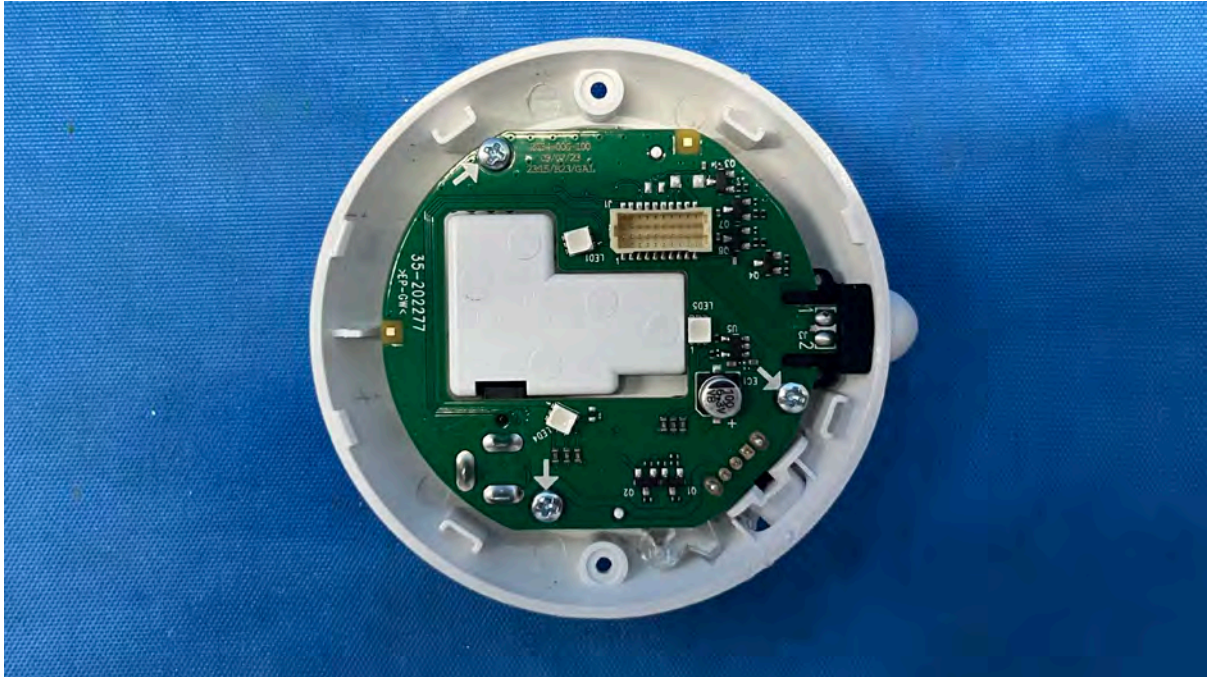

INTERTEK TESTING SERVICES

Equipment Photographs

(Internal)

FCC ID: EW780-2531-00

IC: 1135B-80253100

PMN: RM7756HD BU, RM7756-2HD BU