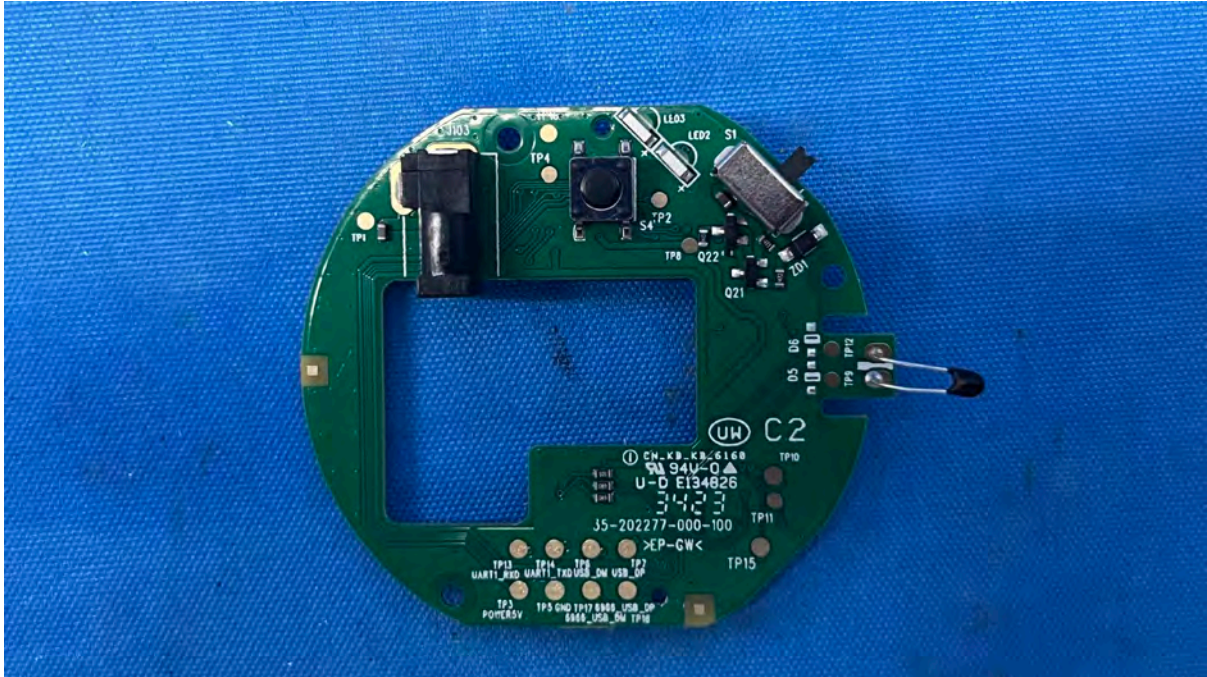

INTERTEK TESTING SERVICES

Equipment Photographs

(Internal)

FCC ID: EW780-2531-00

IC: 1135B-80253100

PMN: RM5856HD BU, RM5856-2HD BU