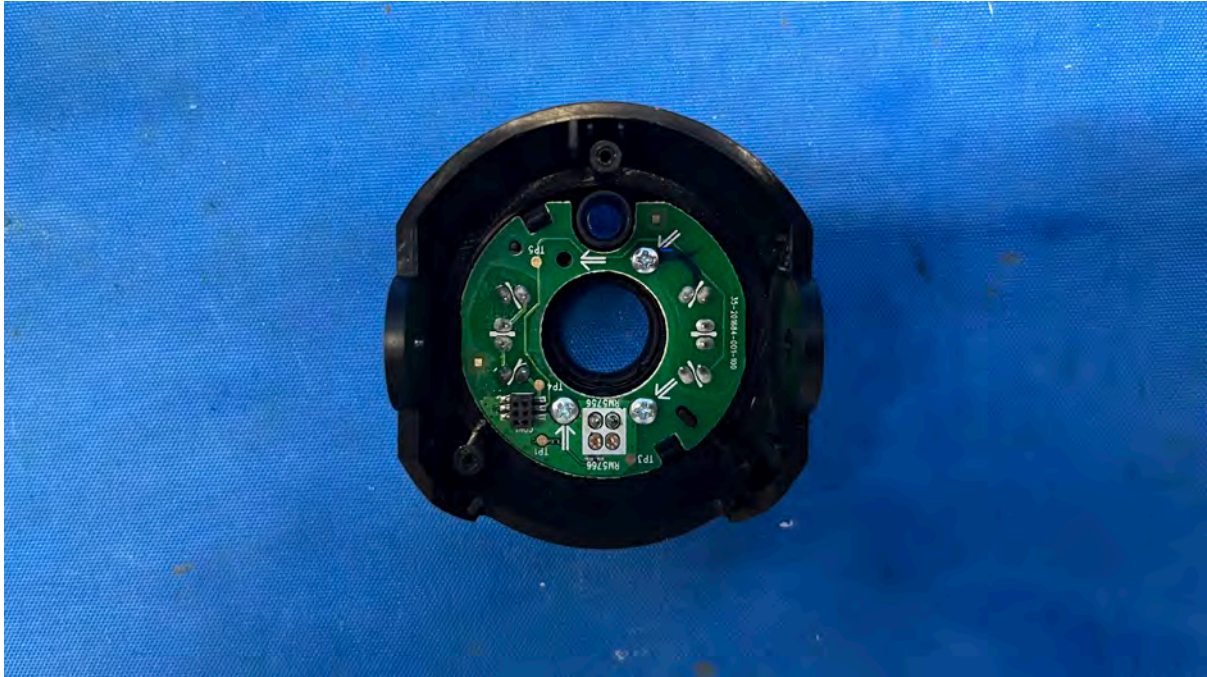

(Internal)

FCC ID: EW780-2531-00

IC: 1135B-80253100

PMN: RM5756HD BU, RM5756-2HD BU

INTERTEK TESTING SERVICES

Equipment Photographs

(Internal)

FCC ID: EW780-2531-00