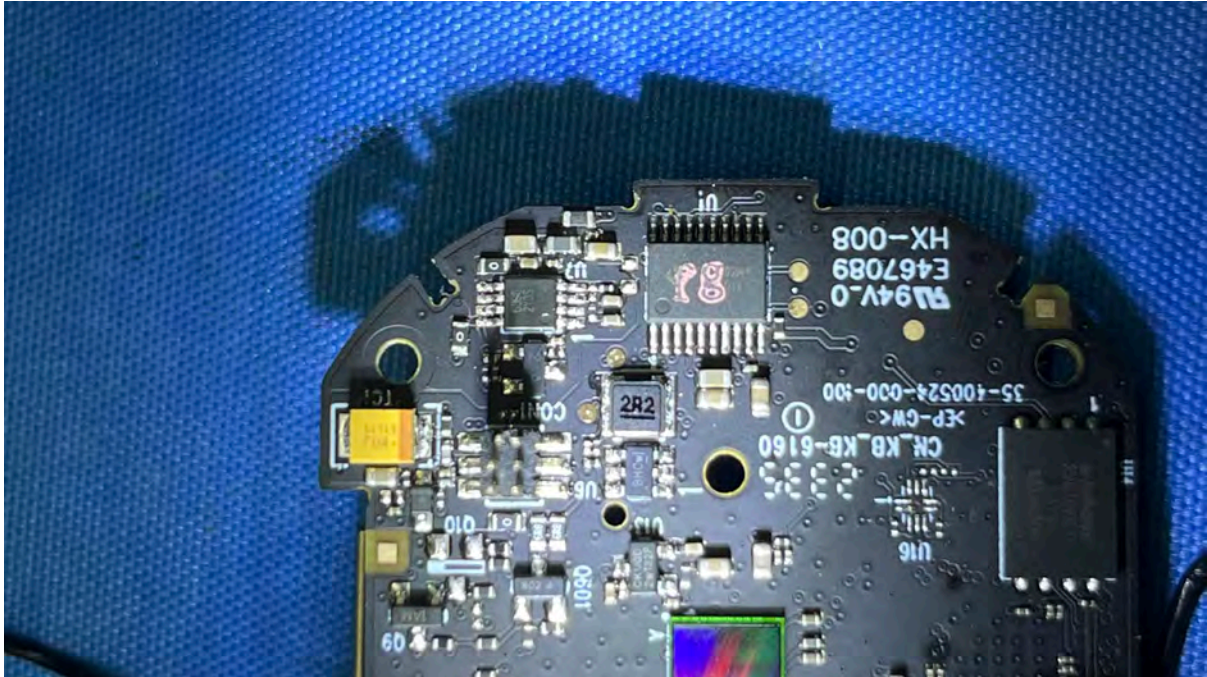

INTERTEK TESTING SERVICES

Equipment Photographs

(Internal)

FCC ID: EW780-2531-00

IC: 1135B-80253100

PMN: RM7756HD BU, RM7756-2HD BU