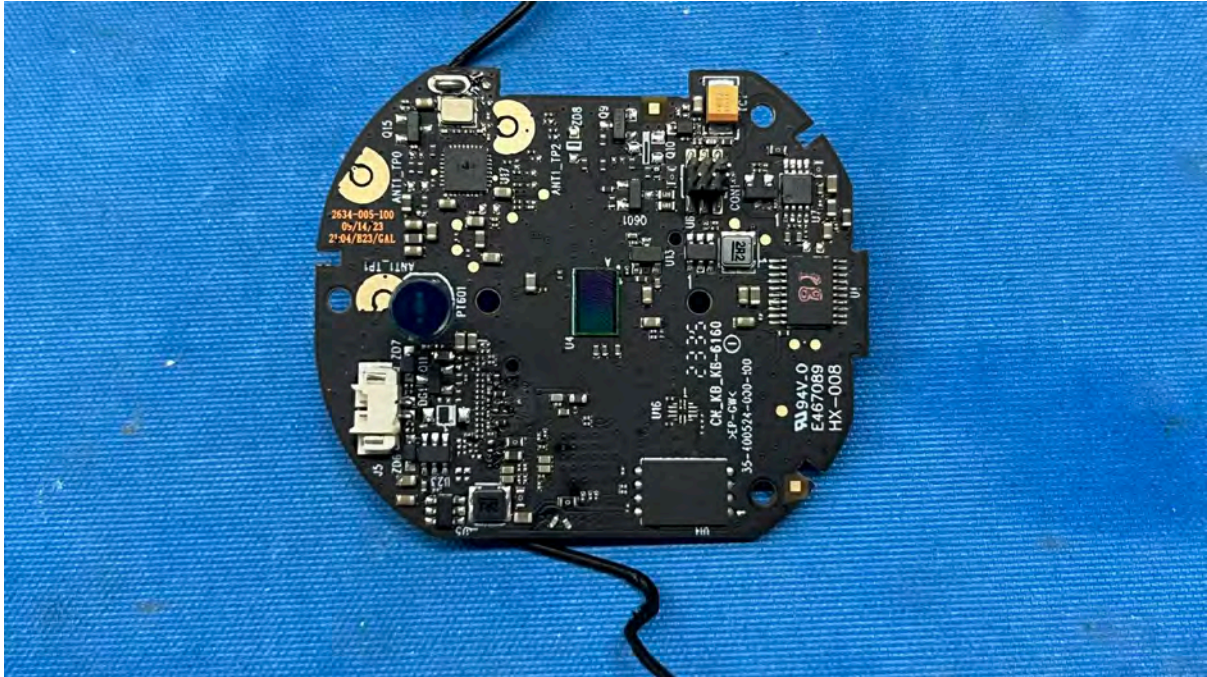

FCC ID: EW780-2531-00

IC: 1135B-80253100

PMN: RM5756HD BU, RM5756-2HD BU

Remark: Wi-Fi Antenna

INTERTEK TESTING SERVICES

Equipment Photographs

(Internal)

FCC ID: EW780-2531-00