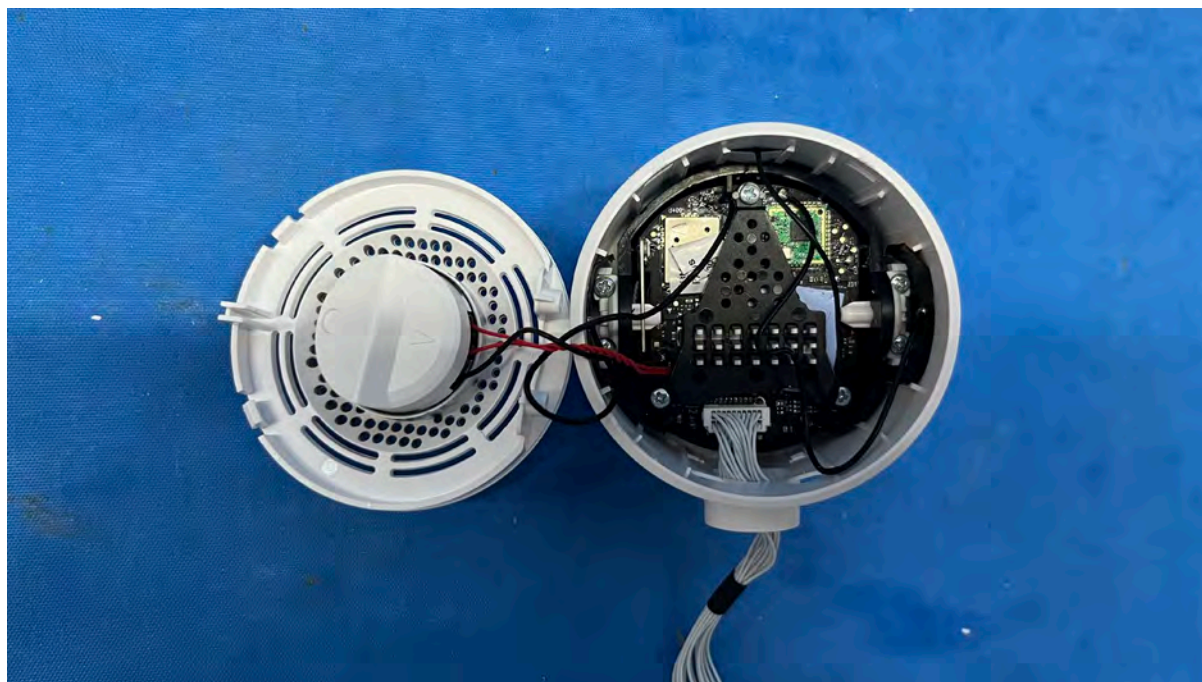

INTERTEK TESTING SERVICES

Equipment Photographs

(Internal)

FCC ID: EW780-2531-00

IC: 1135B-80253100

PMN: RM7756HD BU, RM7756-2HD BU