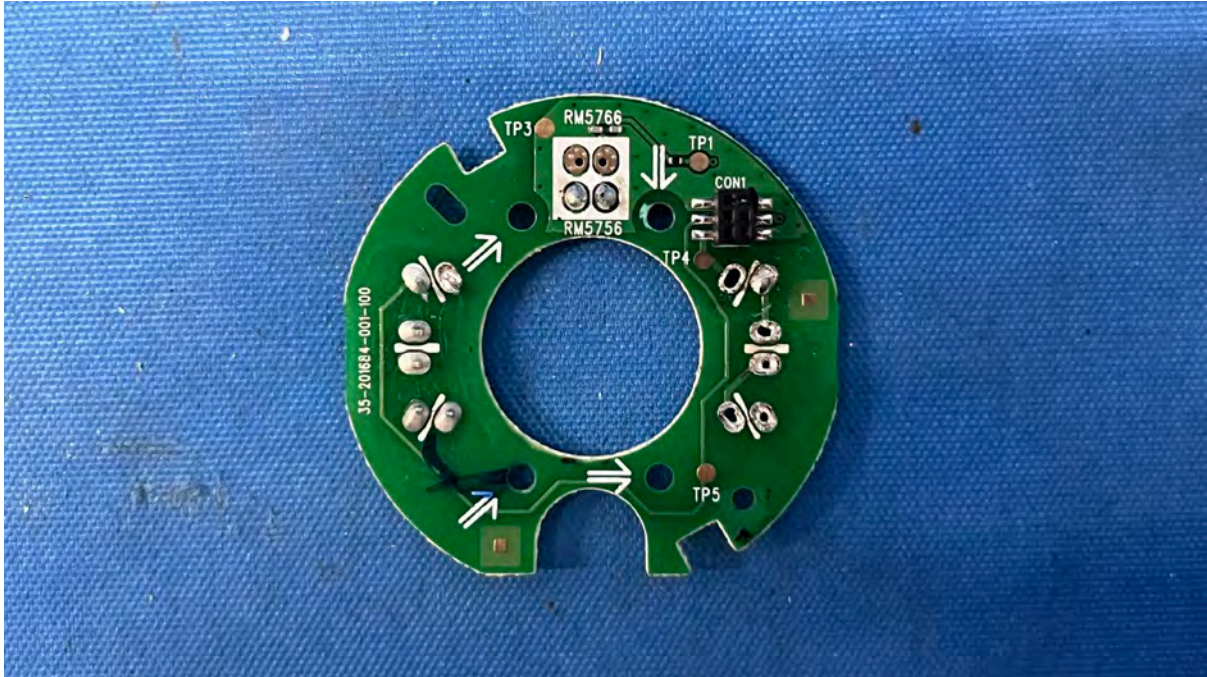

(Internal)

FCC ID: EW780-2531-00

IC: 1135B-80253100

PMN: RM5856HD BU, RM5856-2HD BU

INTERTEK TESTING SERVICES

Equipment Photographs

(Internal)

FCC ID: EW780-2531-00