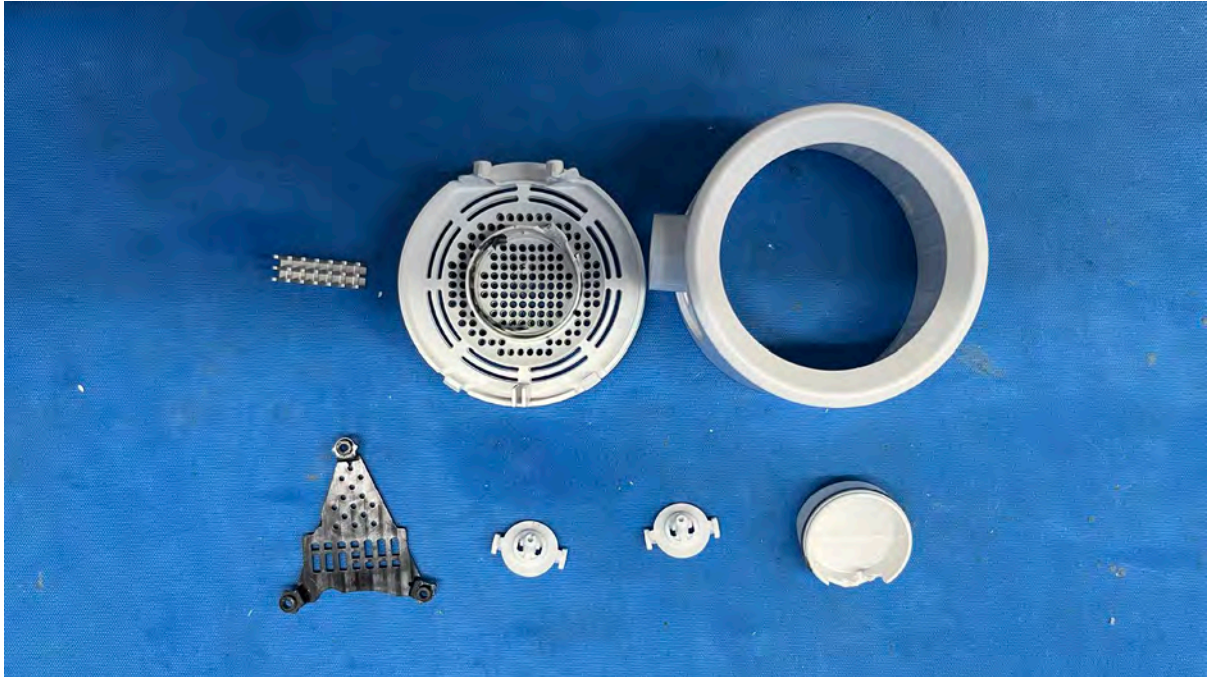

(Internal)

FCC ID: EW780-2531-00

IC: 1135B-80253100

PMN: RM5856HD BU, RM5856-2HD BU

INTERTEK TESTING SERVICES

Equipment Photographs

(Internal)

FCC ID: EW780-2531-00