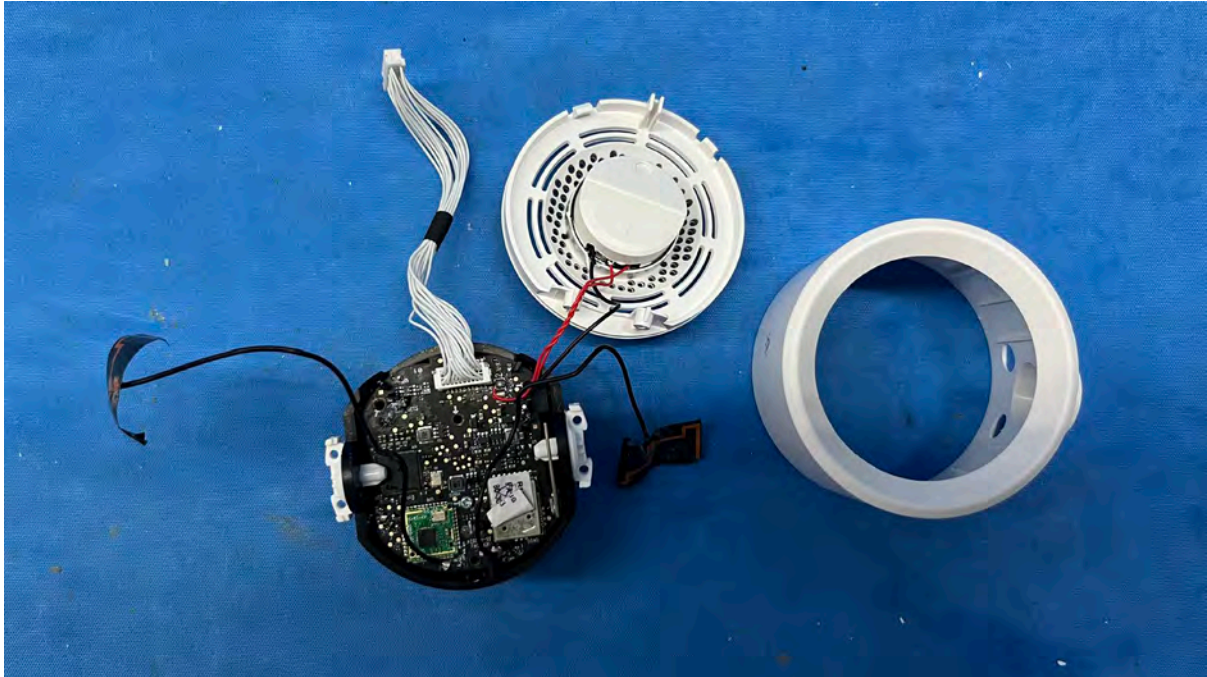

INTERTEK TESTING SERVICES

Equipment Photographs

(Internal)

FCC ID: EW780-2531-00

IC: 1135B-80253100

PMN: RM7756HD BU, RM7756-2HD BU