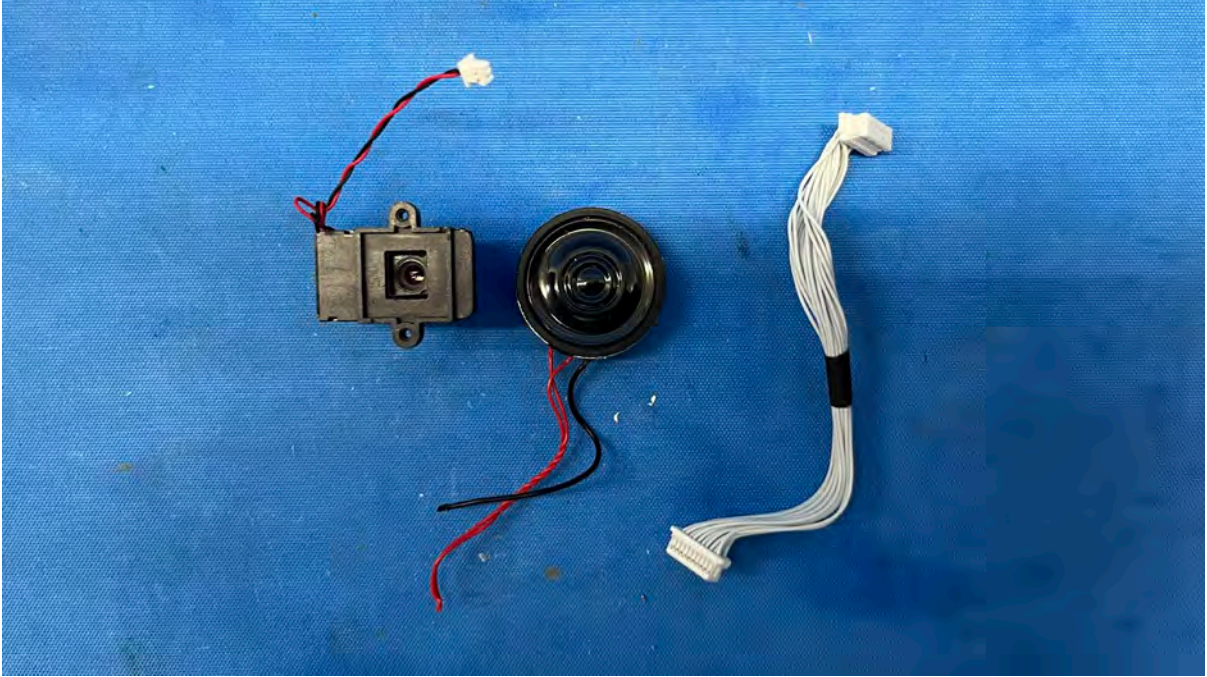

INTERTEK TESTING SERVICES

Equipment Photographs

(Internal)

FCC ID: EW780-2531-00

IC: 1135B-80253100

PMN: RM7756HD BU, RM7756-2HD BU