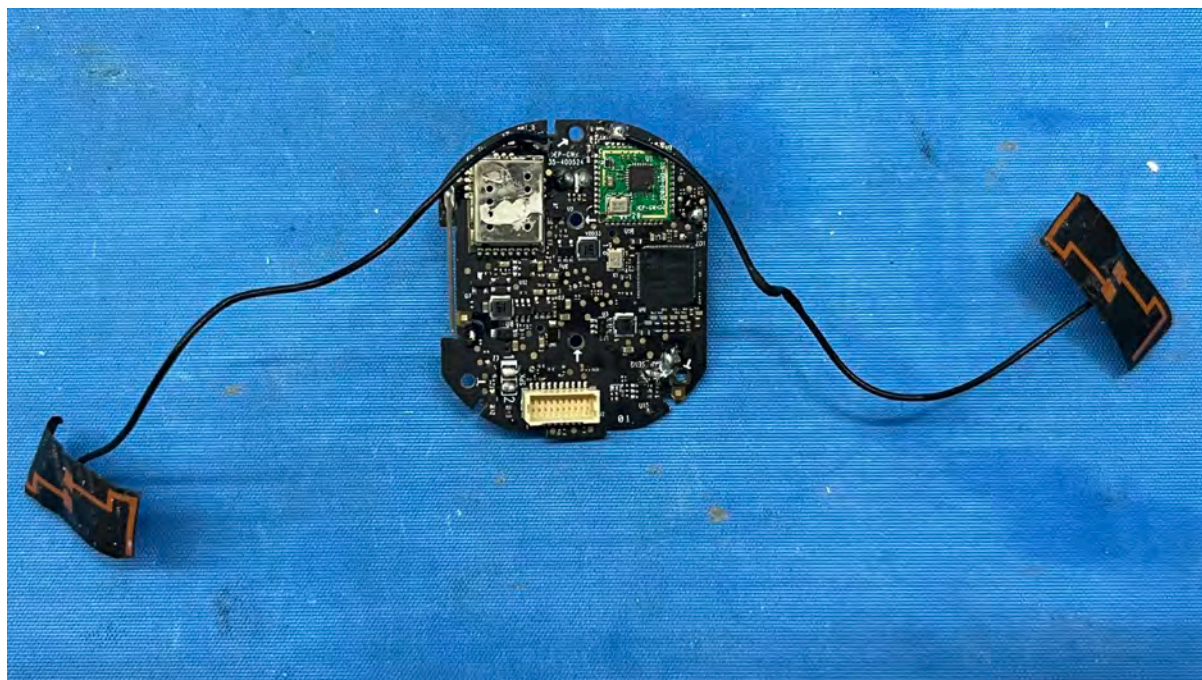

(Internal)

FCC ID: EW780-2531-00

IC: 1135B-80253100

PMN: RM5856HD BU, RM5856-2HD BU

INTERTEK TESTING SERVICES

Equipment Photographs

(Internal)

FCC ID: EW780-2531-00