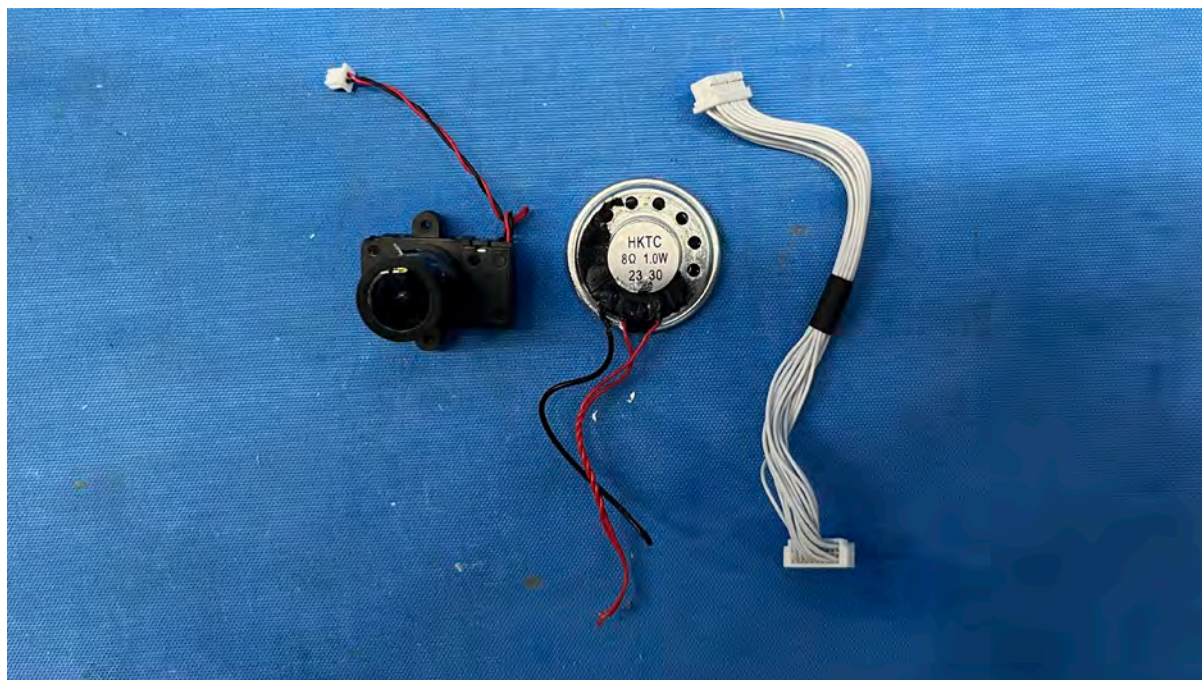

(Internal)

FCC ID: EW780-2531-00

IC: 1135B-80253100

PMN: RM7756HD BU, RM7756-2HD BU

INTERTEK TESTING SERVICES

Equipment Photographs

(Internal)

FCC ID: EW780-2531-00