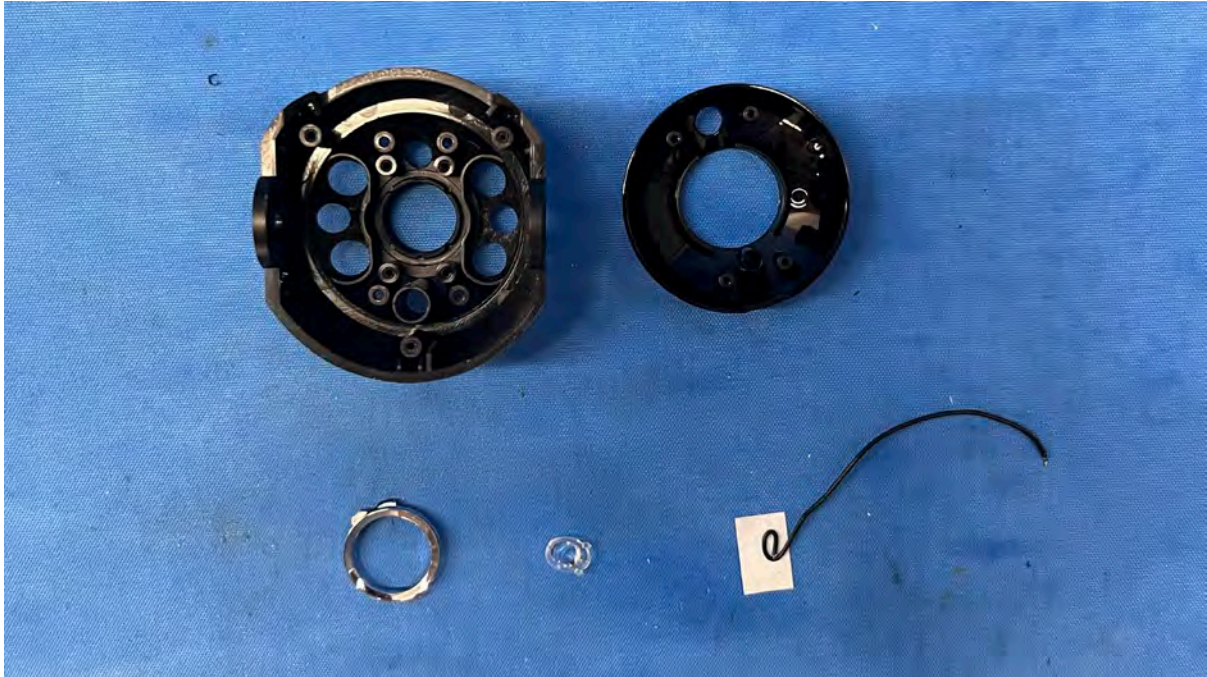

INTERTEK TESTING SERVICES

Equipment Photographs

(Internal)

FCC ID: EW780-2531-00

IC: 1135B-80253100

PMN: RM5756HD BU, RM5756-2HD BU