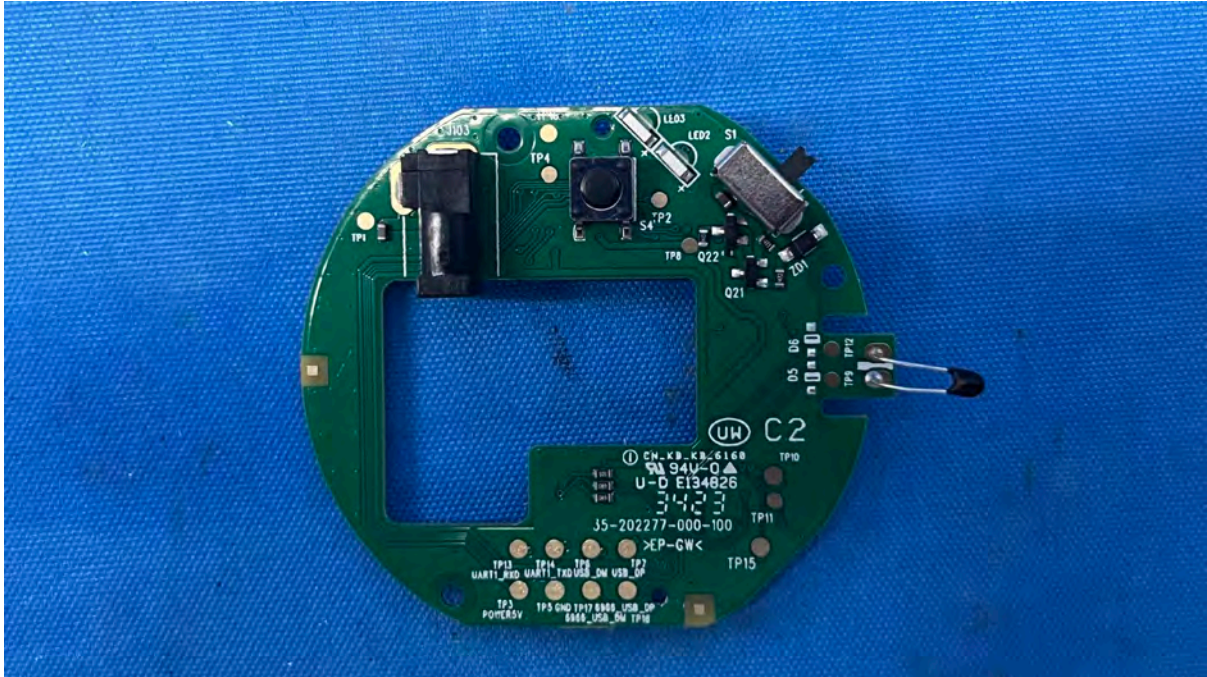

INTERTEK TESTING SERVICES

Equipment Photographs

(Internal)

FCC ID: EW780-2531-00

IC: 1135B-80253100

PMN: RM7756HD BU, RM7756-2HD BU