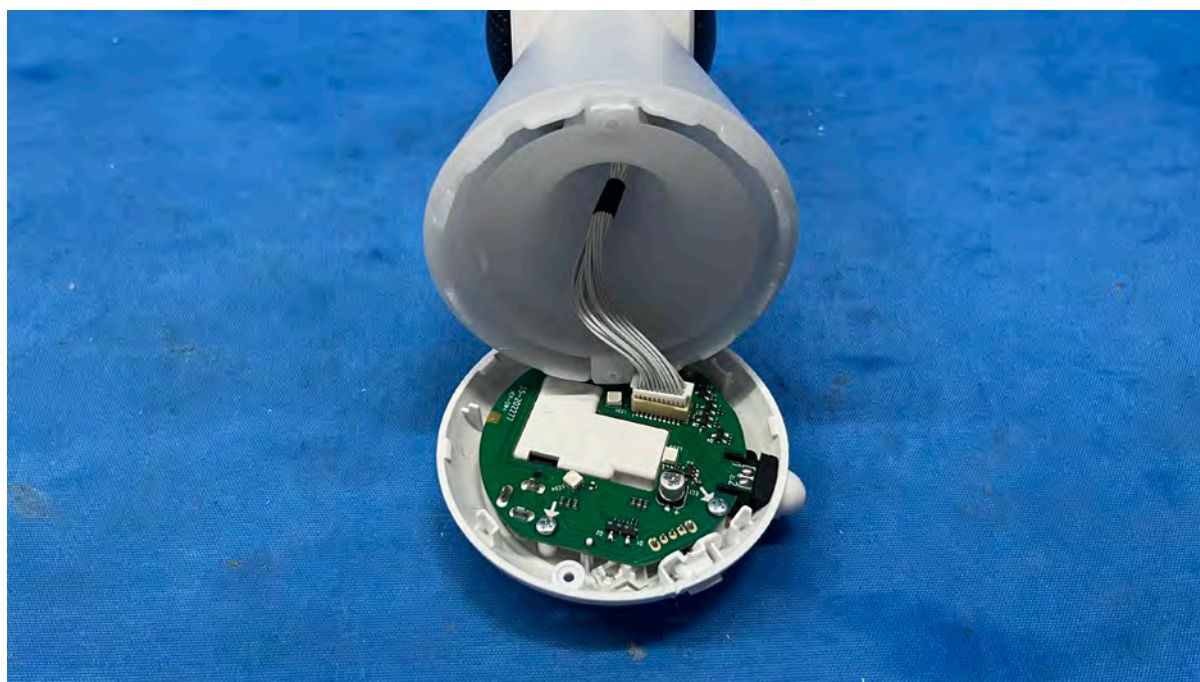

INTERTEK TESTING SERVICES

Equipment Photographs

(Internal)

FCC ID: EW780-2531-00

IC: 1135B-80253100

PMN: RM5756HD BU, RM5756-2HD BU