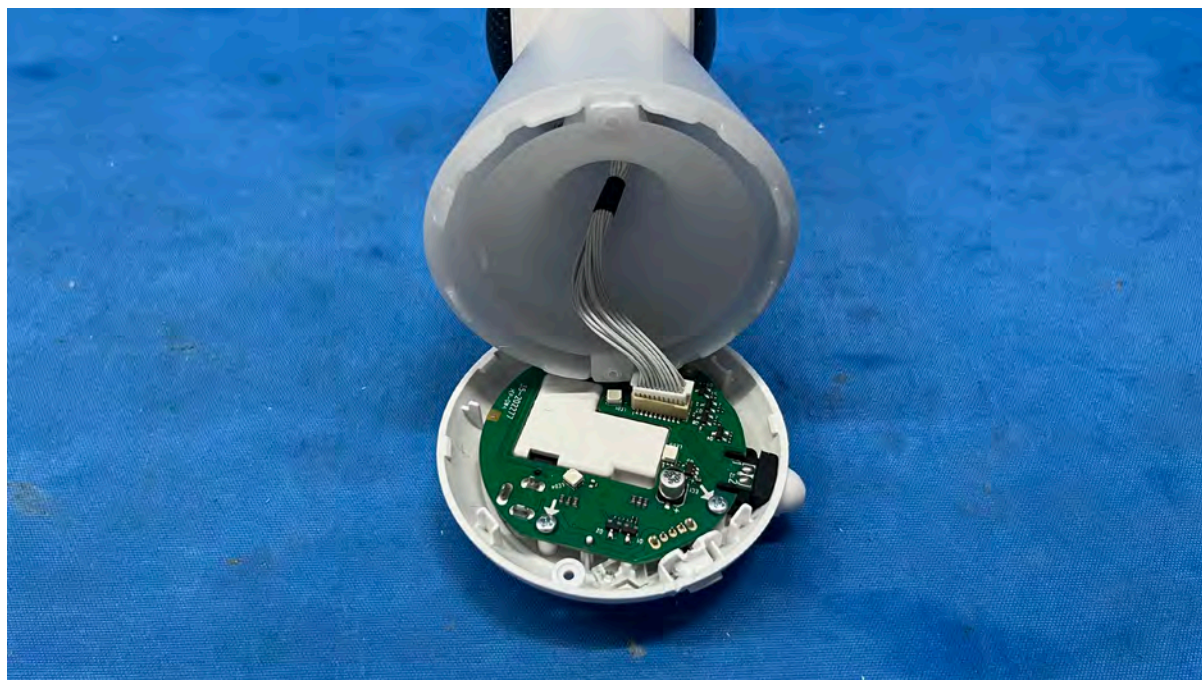

(Internal)

FCC ID: EW780-2531-00

IC: 1135B-80253100

PMN: RM5756HD BU, RM5756-2HD BU

INTERTEK TESTING SERVICES

Equipment Photographs

(Internal)

FCC ID: EW780-2531-00