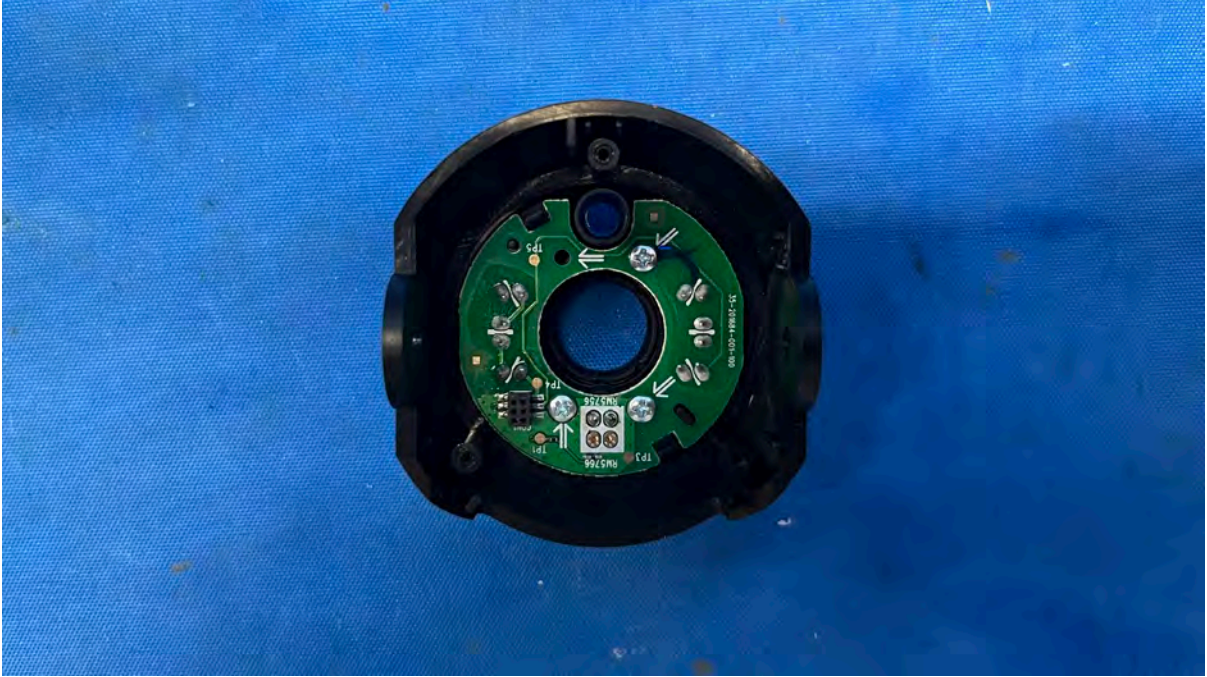

INTERTEK TESTING SERVICES

Equipment Photographs

(Internal)

FCC ID: EW780-2531-00

IC: 1135B-80253100

PMN: RM7756HD BU, RM7756-2HD BU