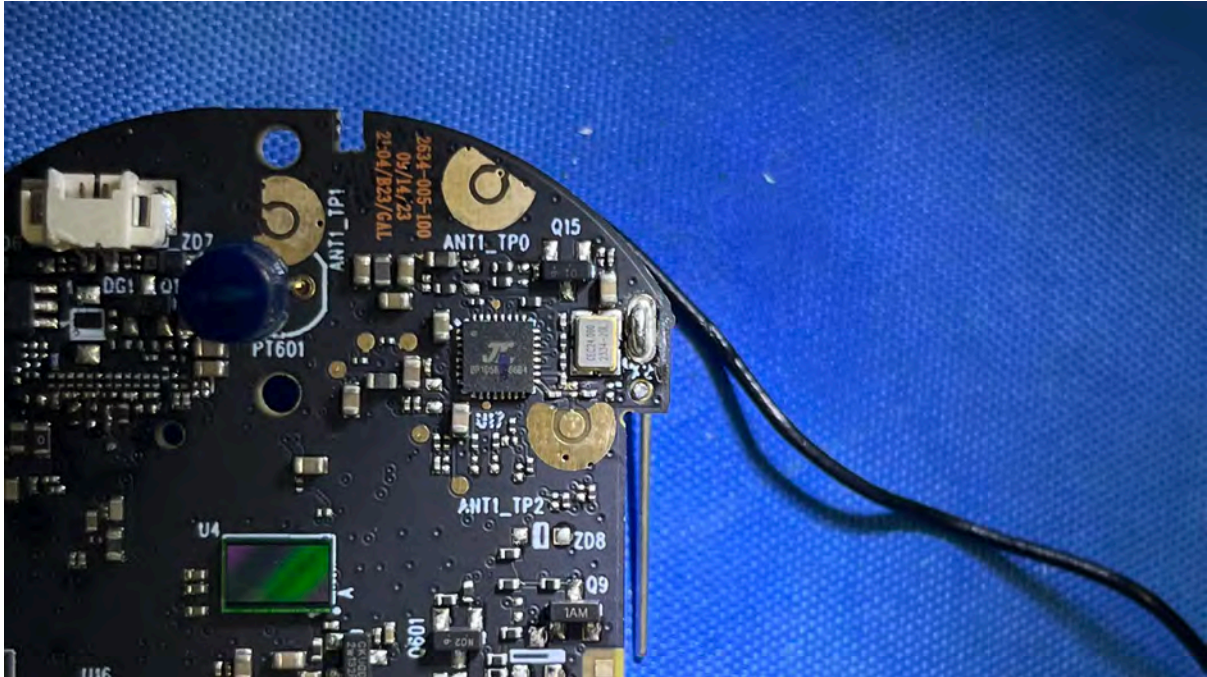

INTERTEK TESTING SERVICES

Equipment Photographs

(Internal)

FCC ID: EW780-2531-00

IC: 1135B-80253100

PMN: RM5756HD BU, RM5756-2HD BU