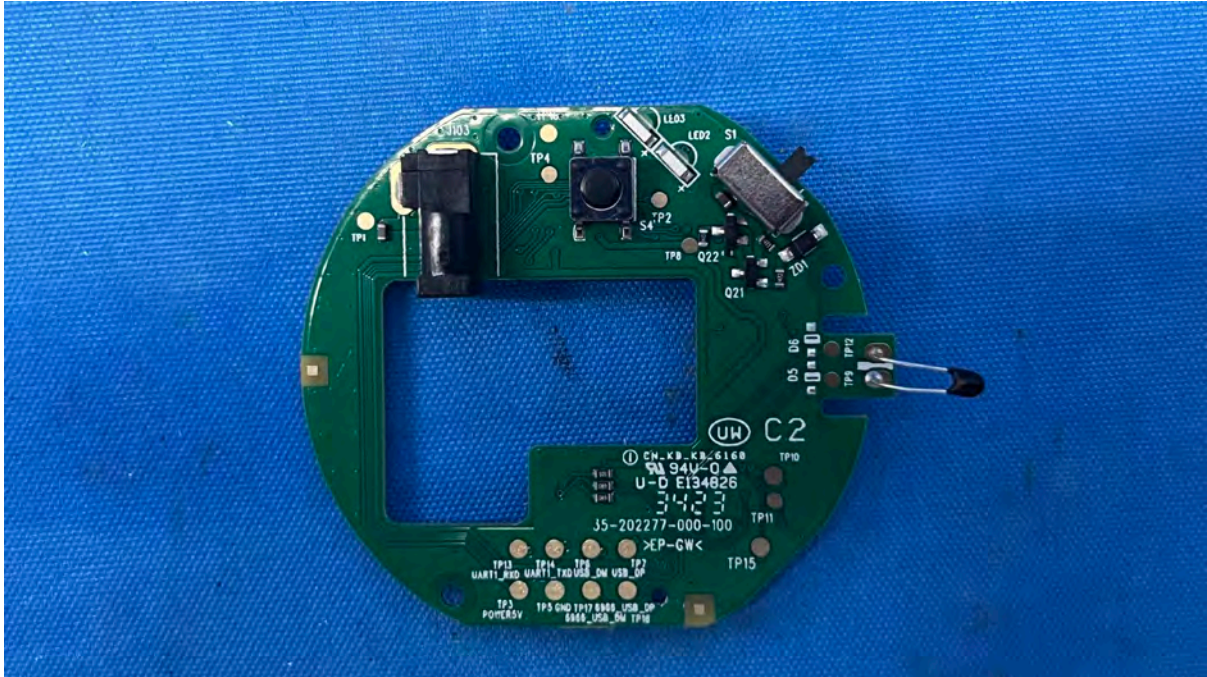

INTERTEK TESTING SERVICES

Equipment Photographs

(Internal)

FCC ID: EW780-2531-00

IC: 1135B-80253100

PMN: RM5756HD BU, RM5756-2HD BU