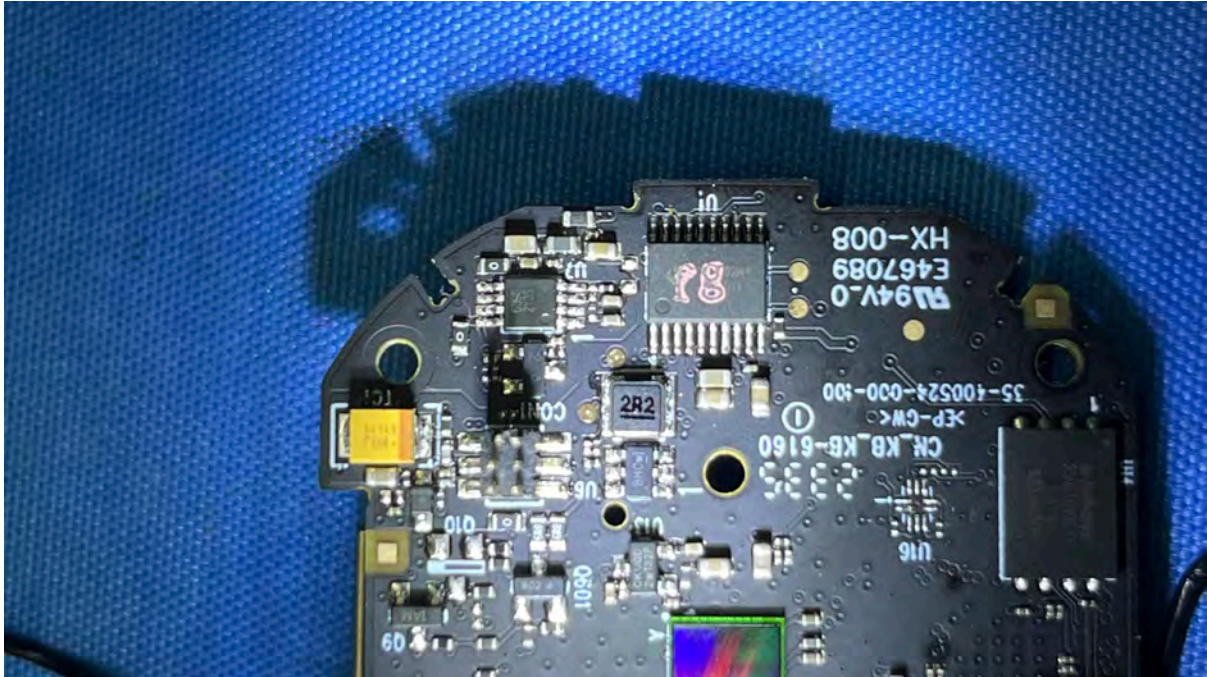

INTERTEK TESTING SERVICES

Equipment Photographs

(Internal)

FCC ID: EW780-2531-00

IC: 1135B-80253100

PMN: RM5856HD BU, RM5856-2HD BU