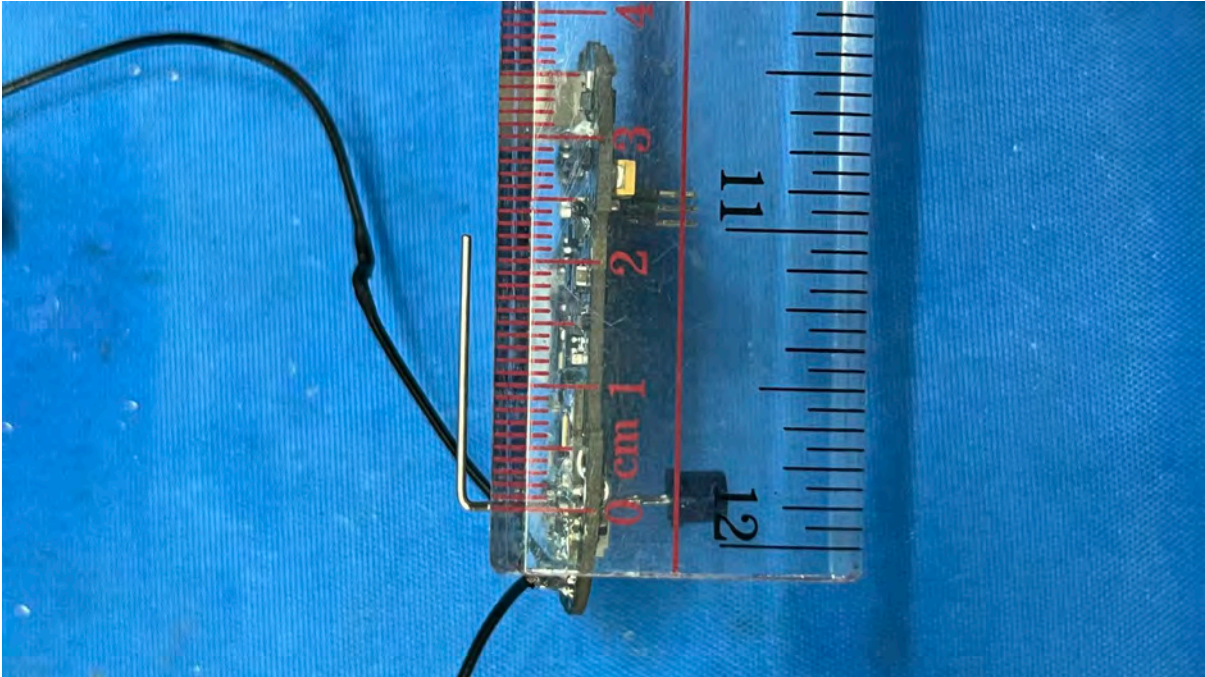

INTERTEK TESTING SERVICES

Equipment Photographs

(Internal)

FCC ID: EW780-2531-00

IC: 1135B-80253100

PMN: RM5756HD BU, RM5756-2HD BU