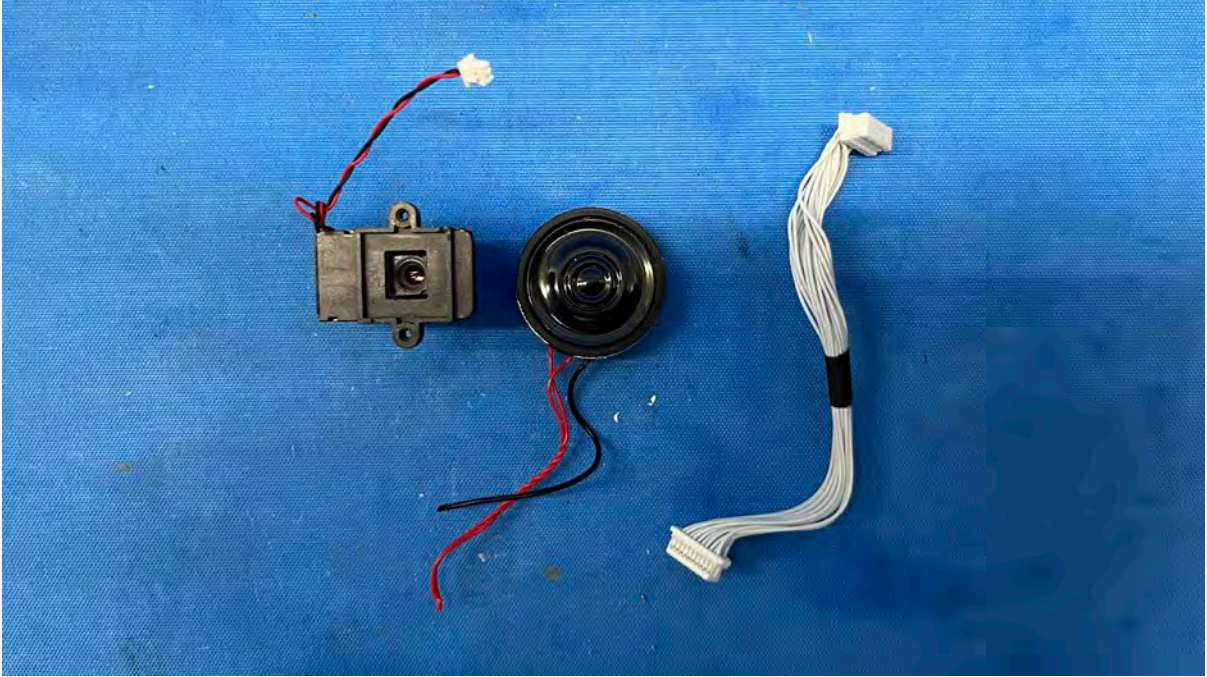

INTERTEK TESTING SERVICES

Equipment Photographs

(Internal)

FCC ID: EW780-2531-00

IC: 1135B-80253100

PMN: RM5856HD BU, RM5856-2HD BU