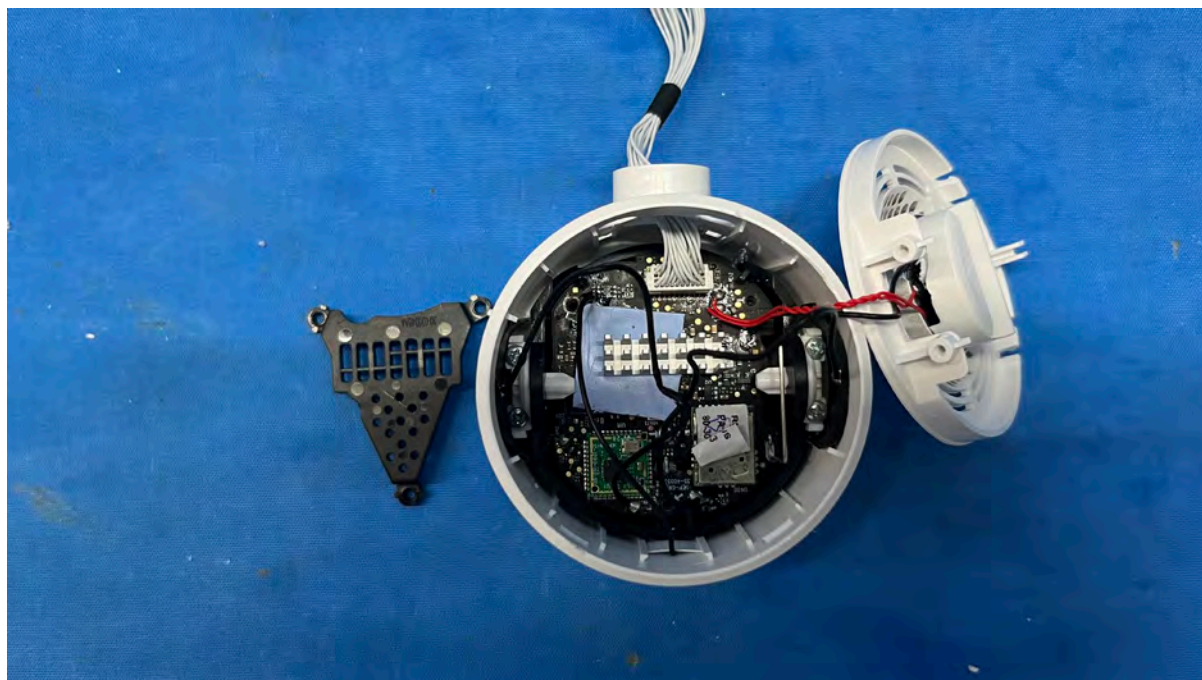

INTERTEK TESTING SERVICES

Equipment Photographs

(Internal)

FCC ID: EW780-2531-00

IC: 1135B-80253100

PMN: RM7756HD BU, RM7756-2HD BU