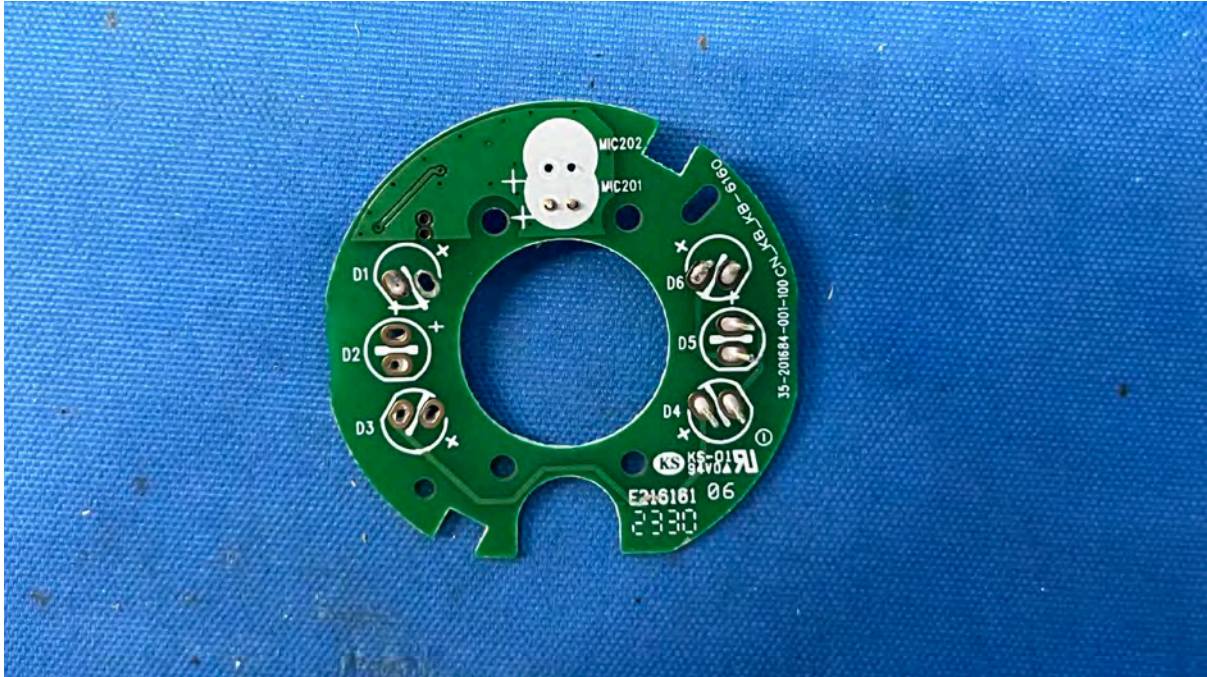

INTERTEK TESTING SERVICES

Equipment Photographs

(Internal)

FCC ID: EW780-2531-00

IC: 1135B-80253100

PMN: RM5756HD BU, RM5756-2HD BU