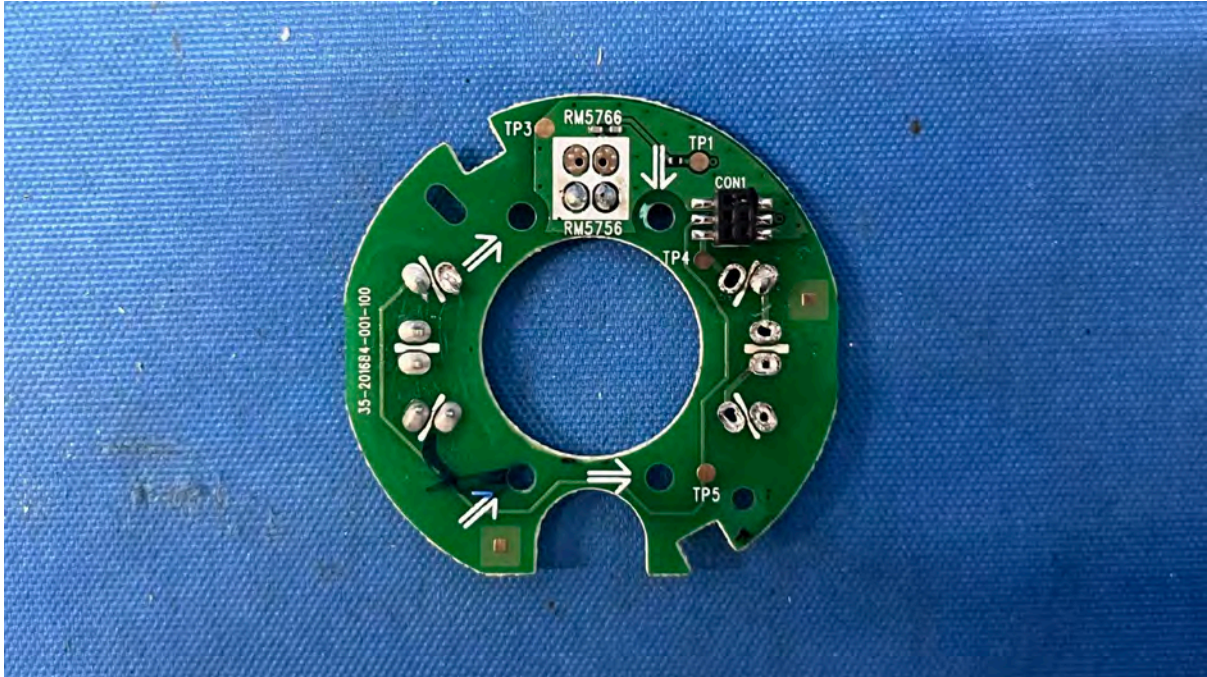

INTERTEK TESTING SERVICES

Equipment Photographs

(Internal)

FCC ID: EW780-2531-00

IC: 1135B-80253100

PMN: RM5756HD BU, RM5756-2HD BU