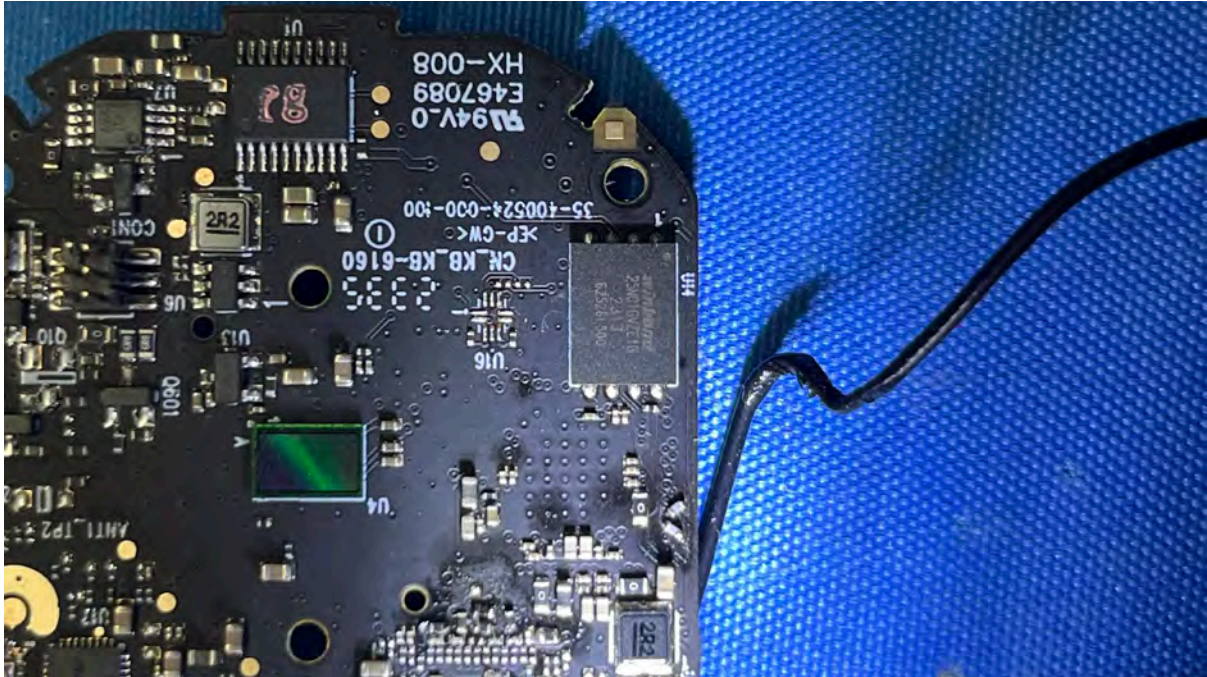

INTERTEK TESTING SERVICES

Equipment Photographs

(Internal)

FCC ID: EW780-2531-00

IC: 1135B-80253100

PMN: RM5756HD BU, RM5756-2HD BU