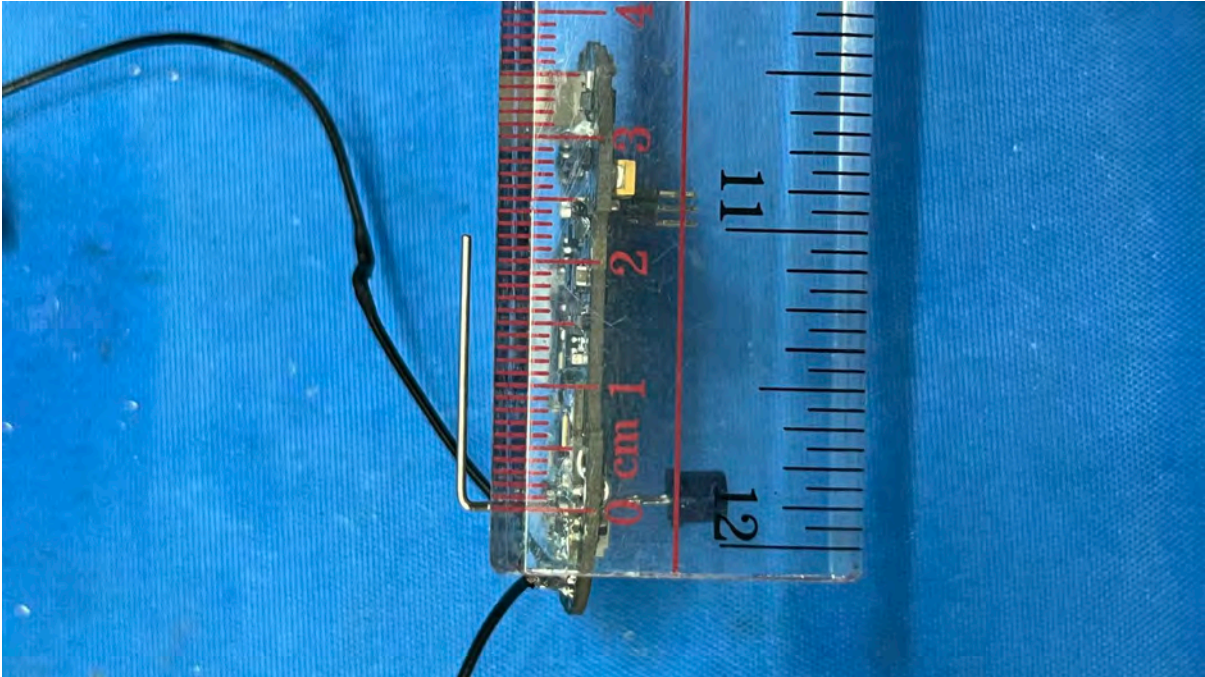

INTERTEK TESTING SERVICES

Equipment Photographs

(Internal)

FCC ID: EW780-2531-00

IC: 1135B-80253100

PMN: RM7756HD BU, RM7756-2HD BU