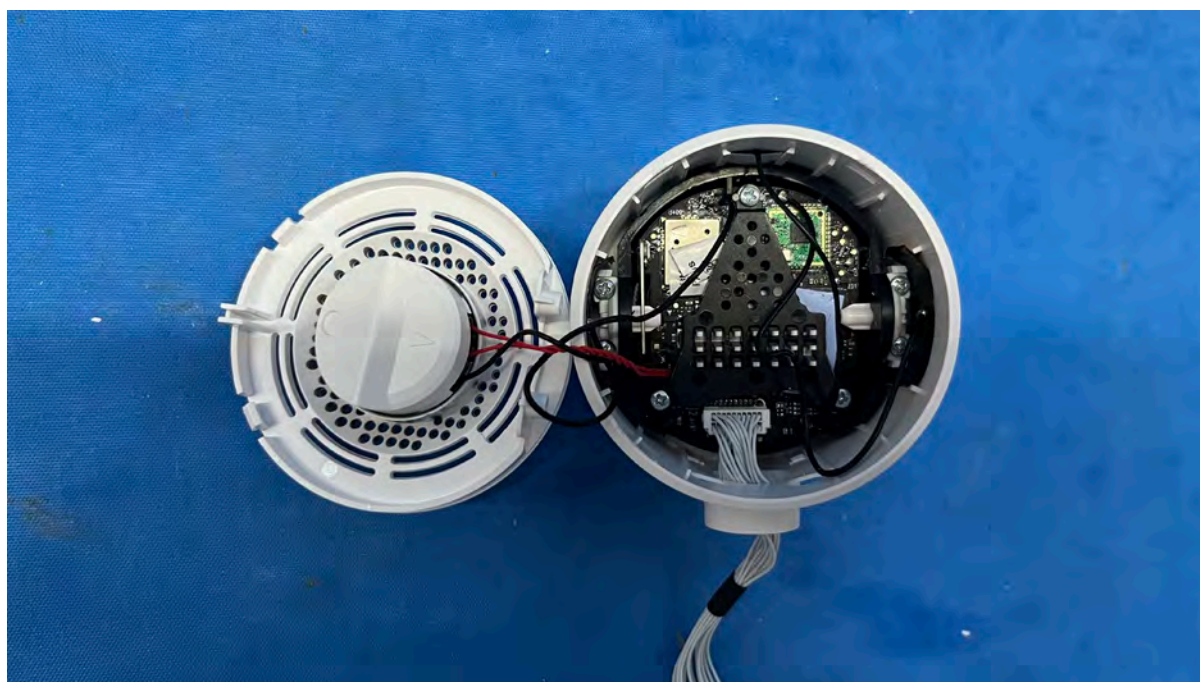

INTERTEK TESTING SERVICES

Equipment Photographs

(Internal)

FCC ID: EW780-2531-00

IC: 1135B-80253100

PMN: RM5856HD BU, RM5856-2HD BU