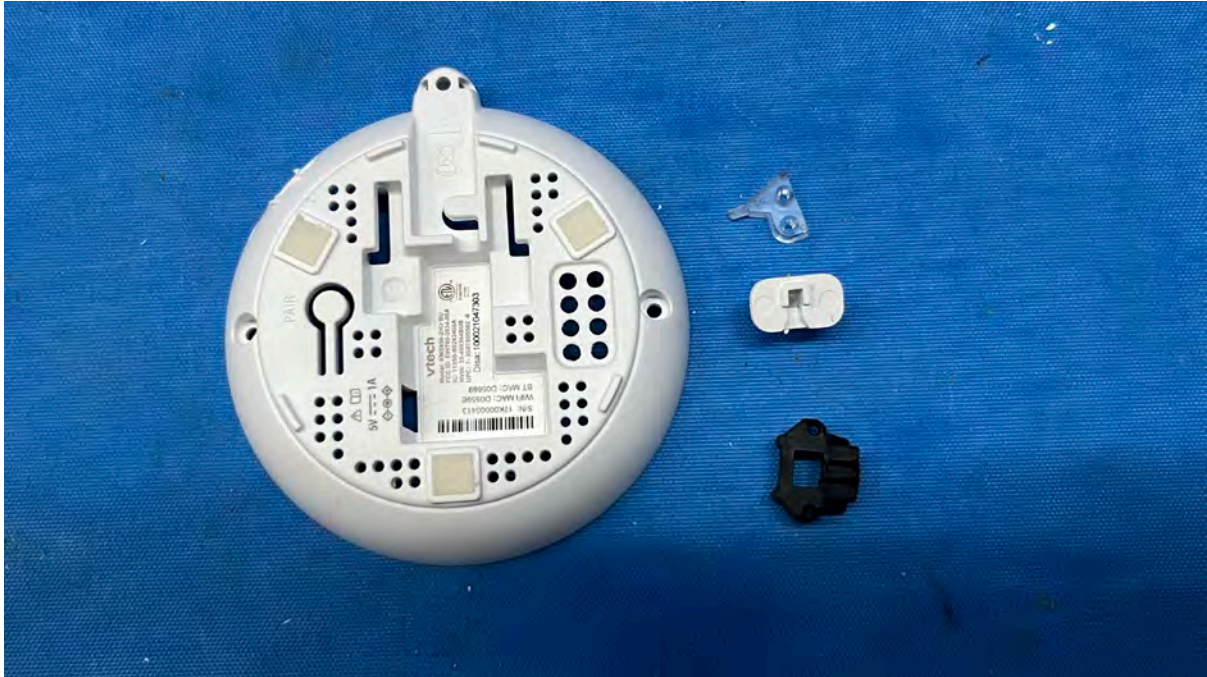

INTERTEK TESTING SERVICES

Equipment Photographs

(Internal)

FCC ID: EW780-2531-00

IC: 1135B-80253100

PMN: RM5856HD BU, RM5856-2HD BU