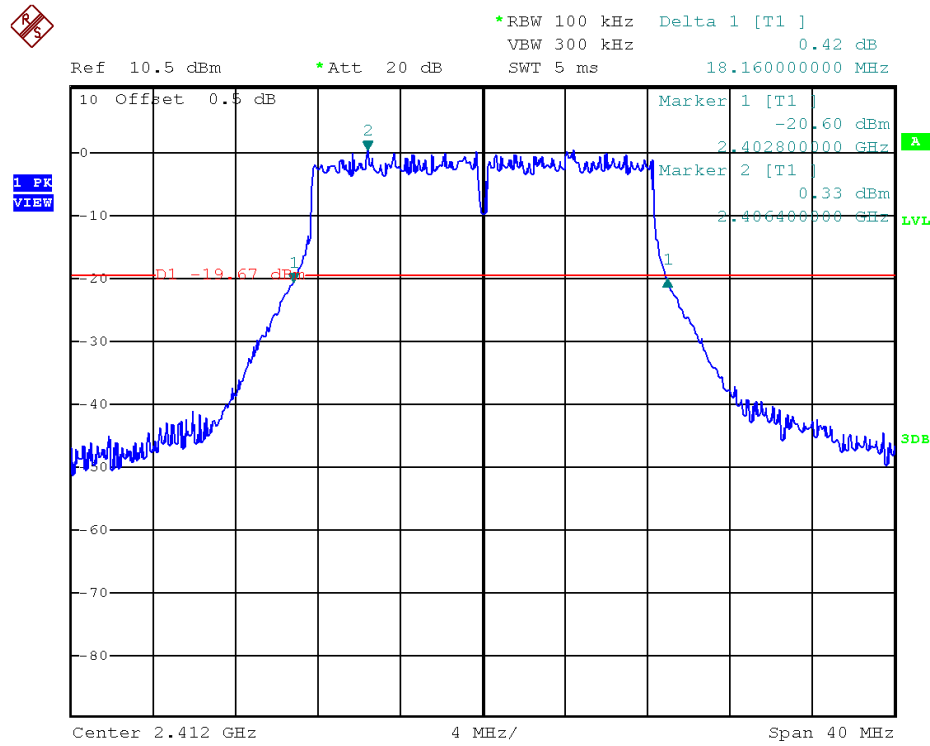

INTERTEK TESTING SERVICES

20dB Bandwidth Plots

802.11b

INTERTEK TESTING SERVICES

20dB Bandwidth Plots

802.11g

INTERTEK TESTING SERVICES

20dB Bandwidth Plots

802.11n (20MHz)