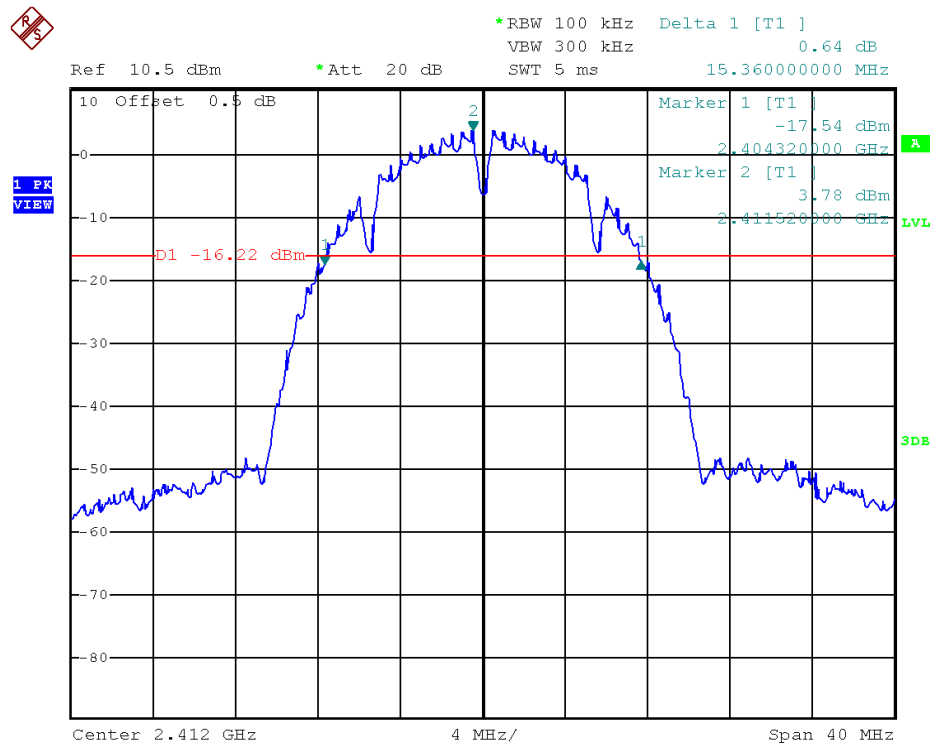

INTERTEK TESTING SERVICES

20dB Bandwidth Plots

802.11b

INTERTEK TESTING SERVICES

20dB Bandwidth Plots

802.11g

INTERTEK TESTING SERVICES

20dB Bandwidth Plots

802.11n (20MHz)