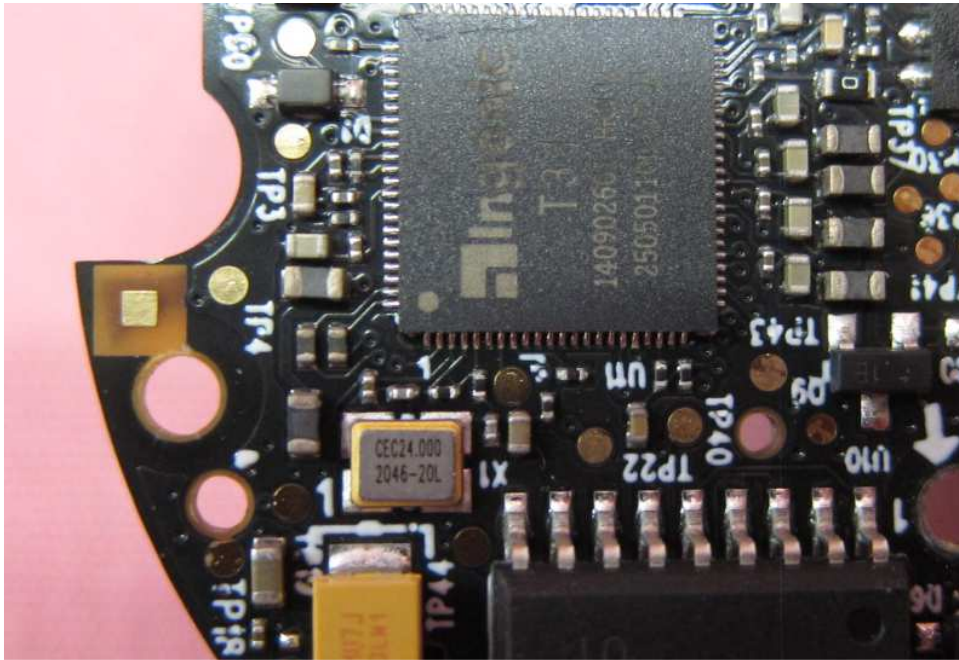

Equipment Photographs

(Internal)

INTERTEK TESTING SERVICE

Report No.: HK21100239

Equipment Photographs

(Internal)

Equipment Photographs

(Internal)