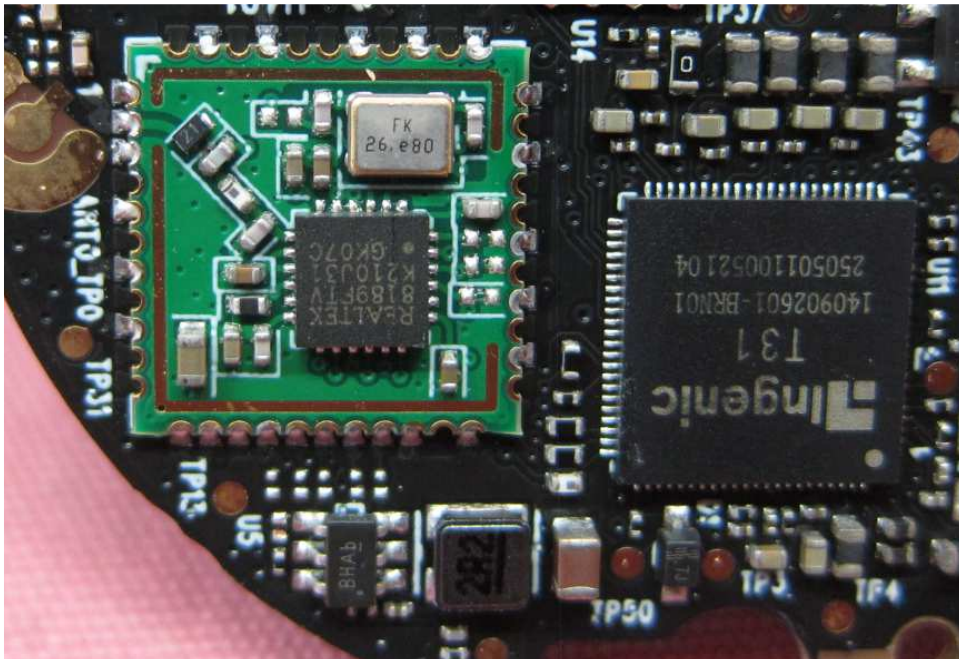

Equipment Photographs

(Internal)

INTERTEK TESTING SERVICE

Report No.: HK21100239

Equipment Photographs

(Internal)

Equipment Photographs

(Internal)