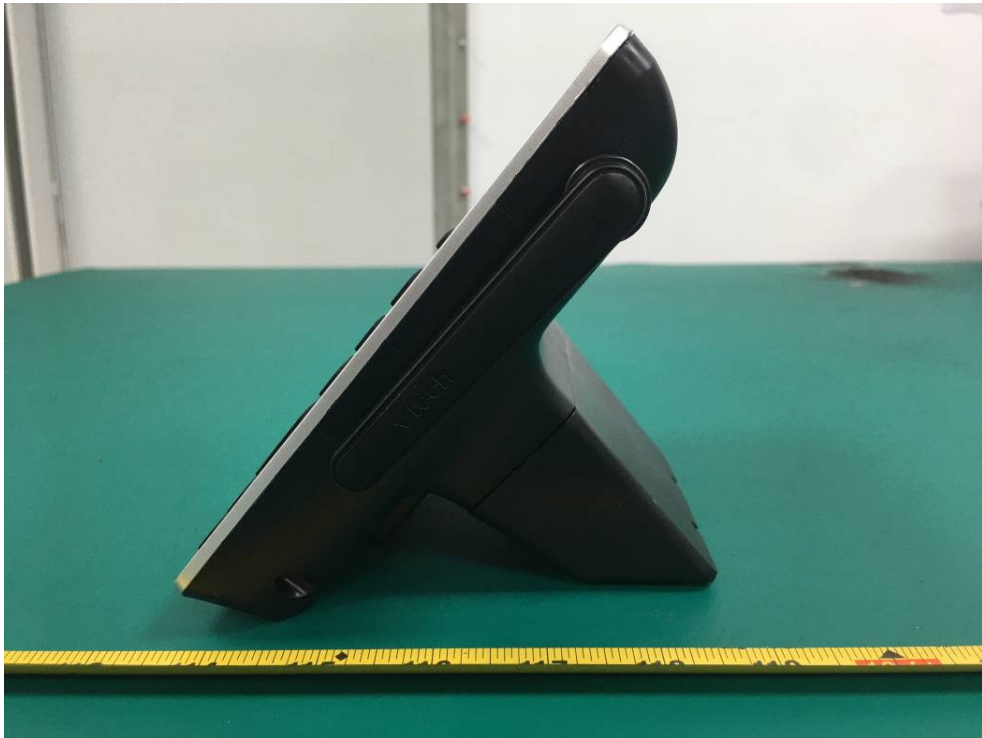

EXHIBIT B - EUT EXTERNAL PHOTOGRAPHS

Adapter 1(A318-059060W-US1)View

Adapter Label View

Adapter 2(VT05EUS06060)View

Adapter Label View