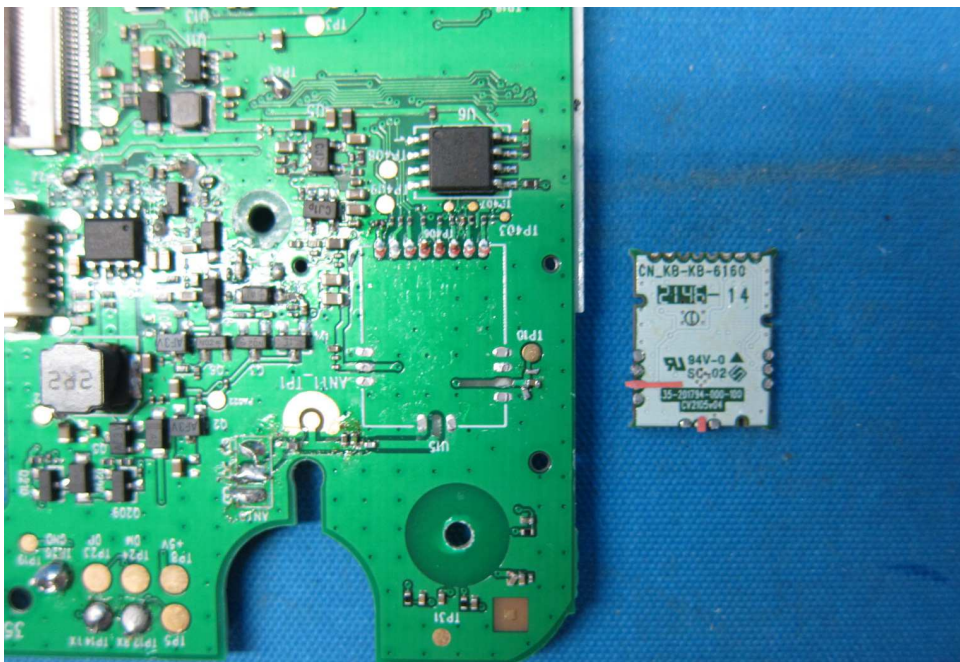

Equipment Photographs

(Internal)