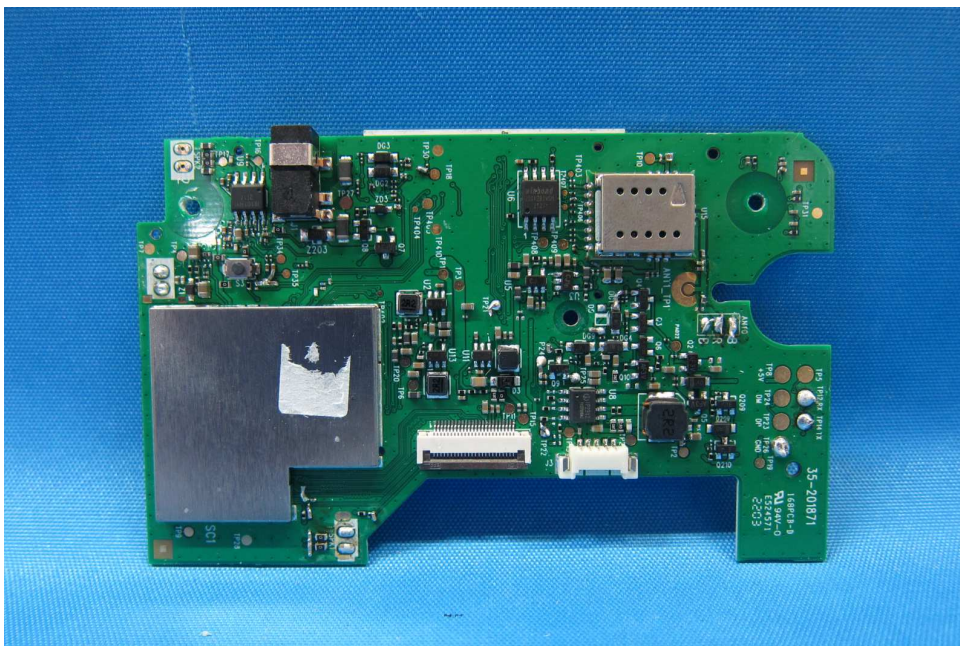

Equipment Photographs

(Internal)

Equipment Photographs

(Internal)

INTERTEK TESTING SERVICE

Report No.: HK22040201

Equipment Photographs

(Internal)