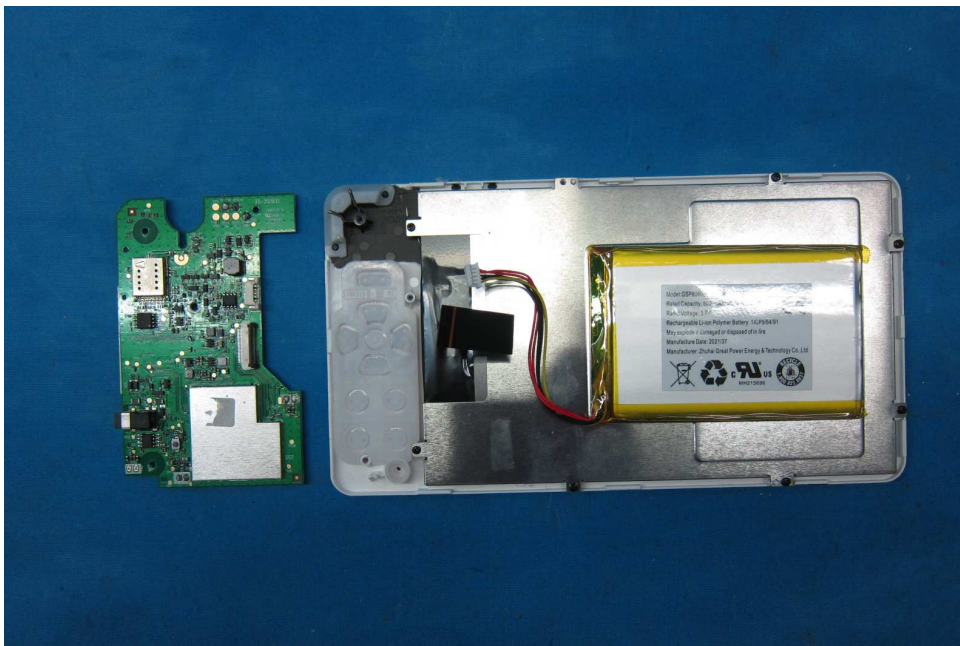

Equipment Photographs

(Internal)

Equipment Photographs

(Internal)

INTERTEK TESTING SERVICE

Report No.: HK22040201

Equipment Photographs

(Internal)