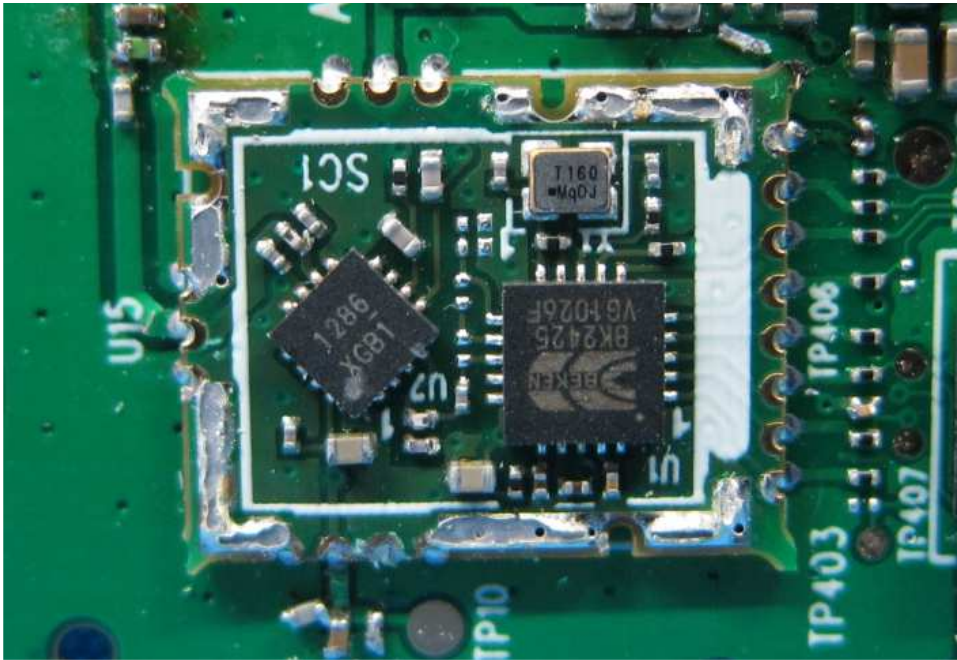

Equipment Photographs

(Internal)