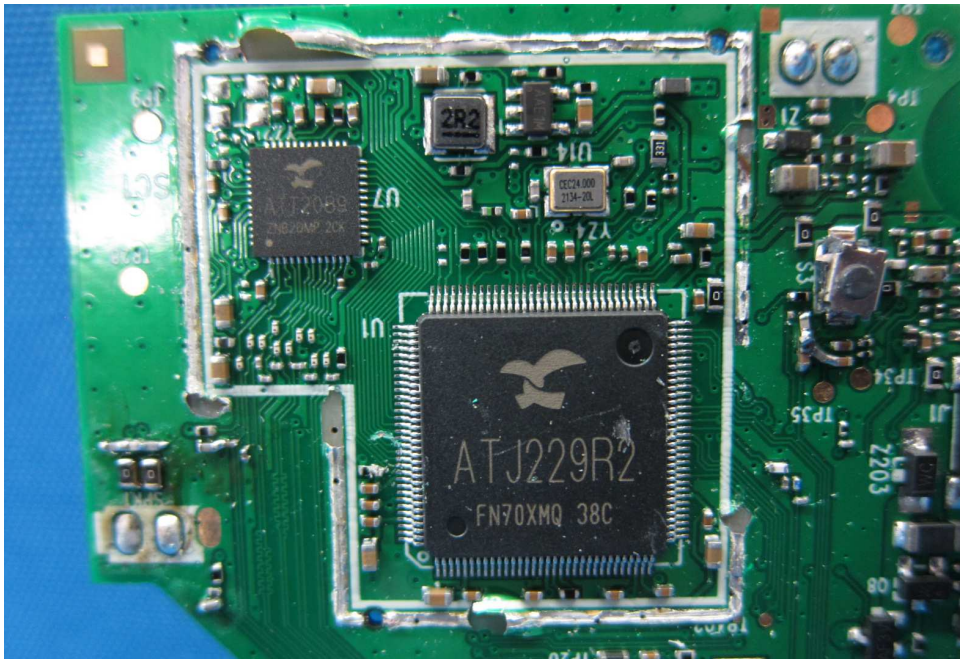

Equipment Photographs

(Internal)

Equipment Photographs

(Internal)

INTERTEK TESTING SERVICE

Report No.: HK22040201

Equipment Photographs

(Internal)