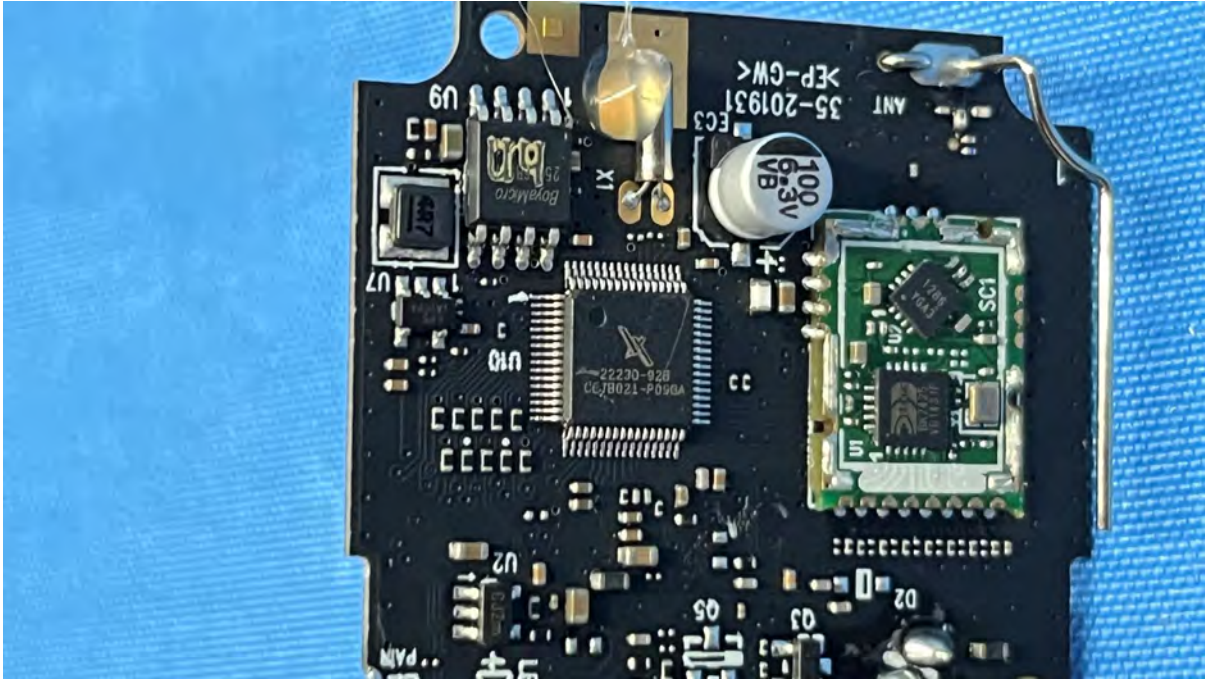

INTERTEK TESTING SERVICES

Equipment Photographs

(Internal)

FCC ID: EW780-2365-00A
IC: 1135B-80236500A
PMN: VM350-2 BU

INTERTEK TESTING SERVICES

Equipment Photographs

(Internal)

FCC ID: EW780-2365-00A
IC: 1135B-80236500A
PMN: VM350-2 BU