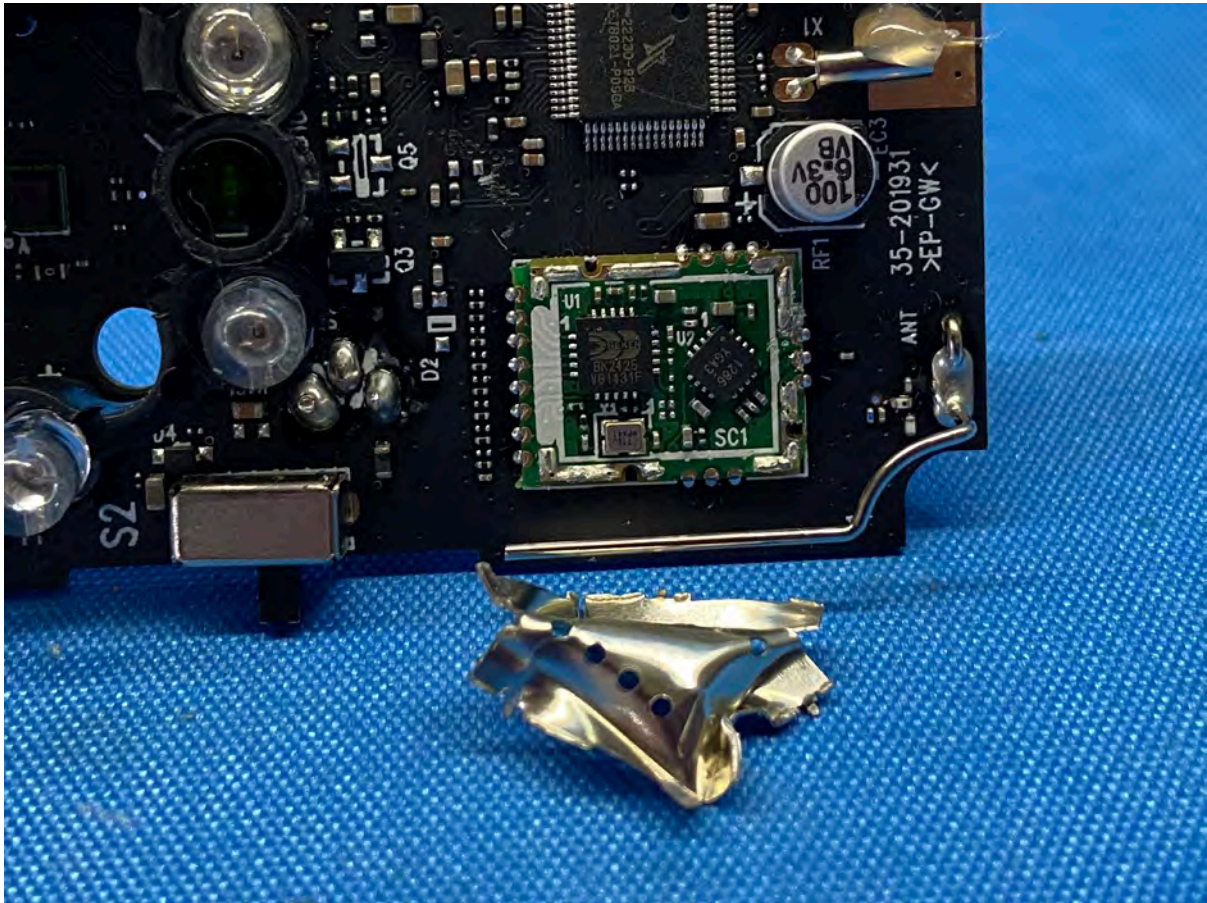

(Internal)

FCC ID: EW780-2365-00A
IC: 1135B-80236500A
PMN: VM819-2 BU

INTERTEK TESTING SERVICES

Equipment Photographs

(Internal)

FCC ID: EW780-2365-00A
IC: 1135B-80236500A
PMN: VM819-2 BU

INTERTEK TESTING SERVICES

Equipment Photographs

(Internal)

FCC ID: EW780-2365-00A
IC: 1135B-80236500A
PMN: VM3252 BU

INTERTEK TESTING SERVICES

Equipment Photographs

(Internal)

FCC ID: EW780-2365-00A
IC: 1135B-80236500A
PMN: VM3252 BU