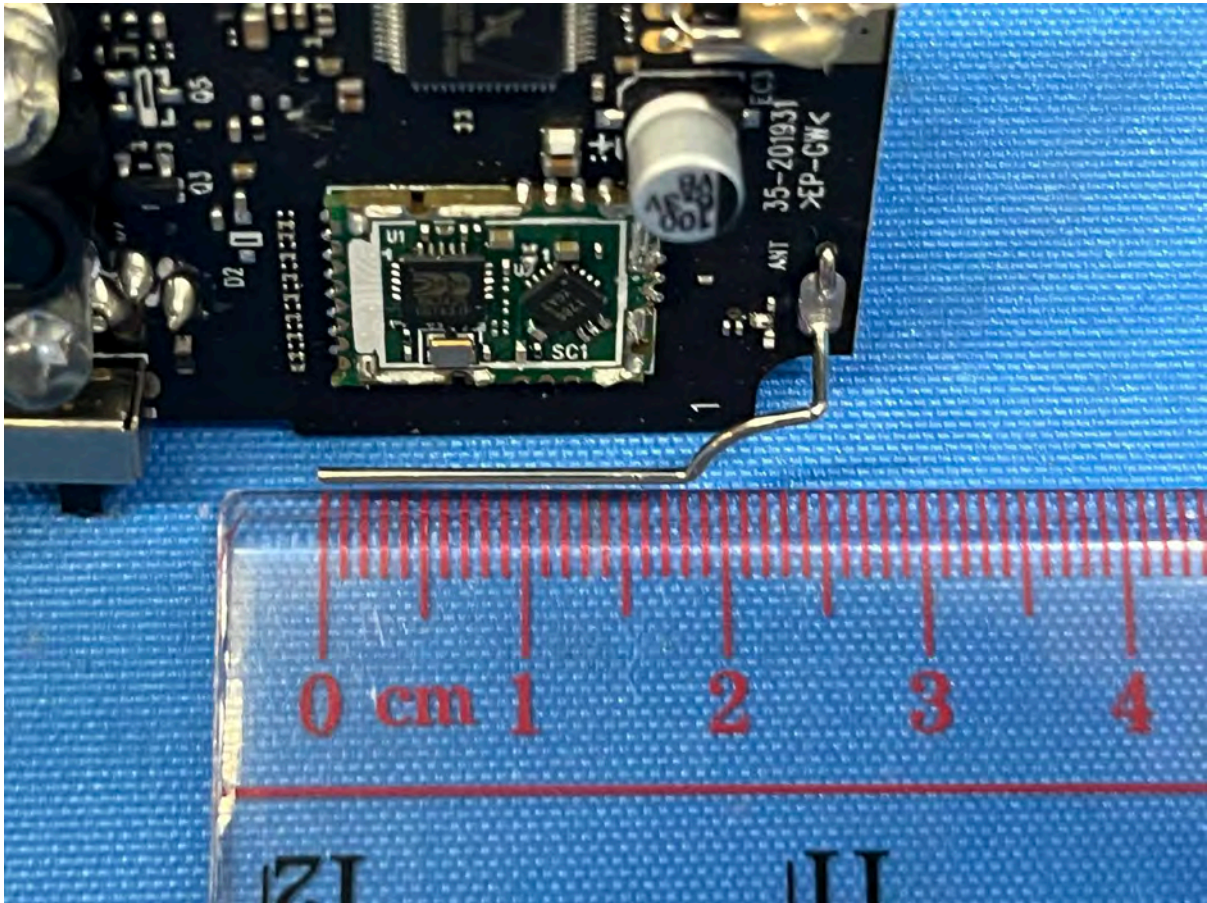

Equipment Photographs

(Internal)

FCC ID: EW780-2365-00A
IC: 1135B-80236500A
PMN: VM350 BU

INTERTEK TESTING SERVICES

Equipment Photographs

(Internal)

FCC ID: EW780-2365-00A
IC: 1135B-80236500A
PMN: VM350 BU

INTERTEK TESTING SERVICES