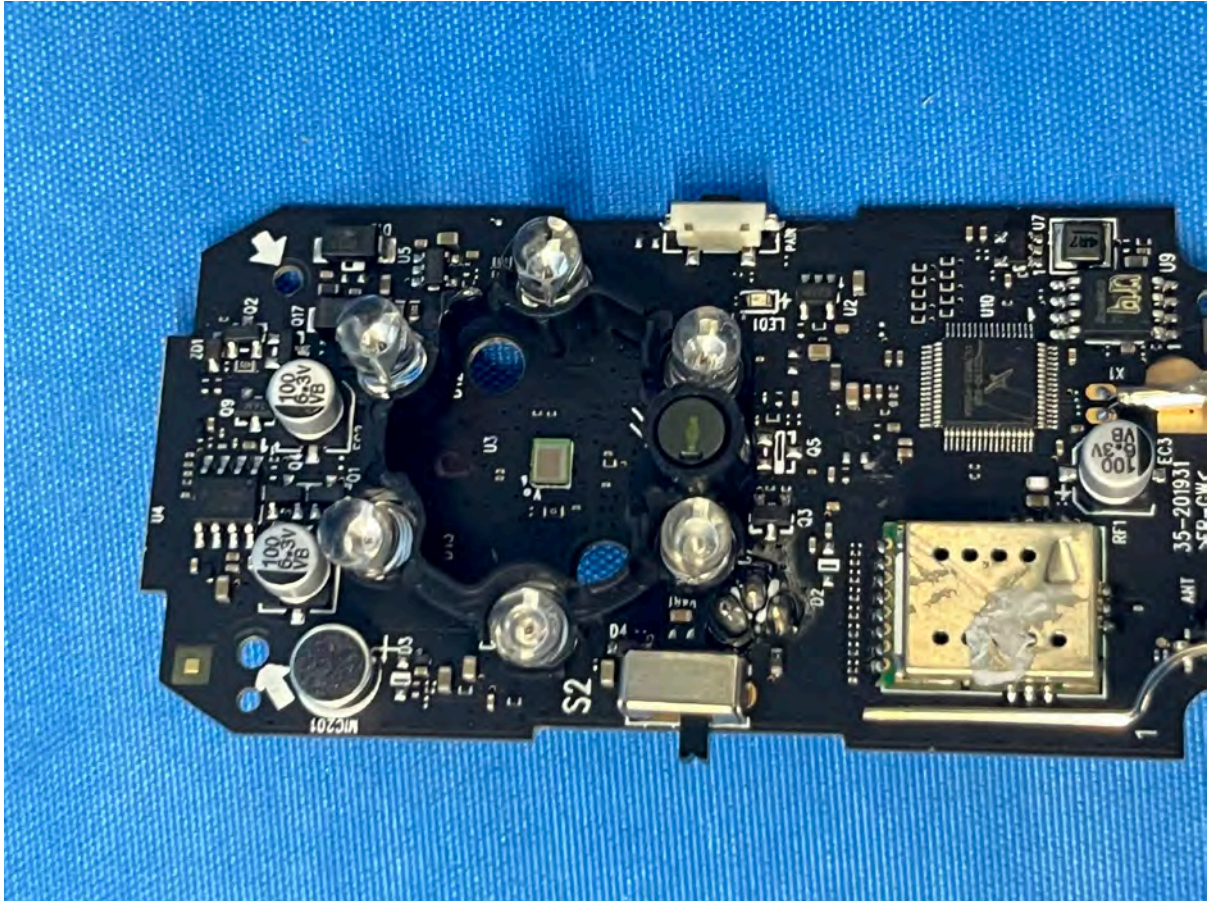

FCC ID: EW780-2365-00A
IC: 1135B-80236500A
PMN: VM819-2 BU

INTERTEK TESTING SERVICES

Equipment Photographs

(Internal)

FCC ID: EW780-2365-00A
IC: 1135B-80236500A
PMN: VM819-2 BU

INTERTEK TESTING SERVICES

Equipment Photographs

(Internal)

INTERTEK TESTING SERVICES

Equipment Photographs

(Internal)

FCC ID: EW780-2365-00A
IC: 1135B-80236500A
PMN: VM819-2 BU

INTERTEK TESTING SERVICES

Equipment Photographs

(Internal)