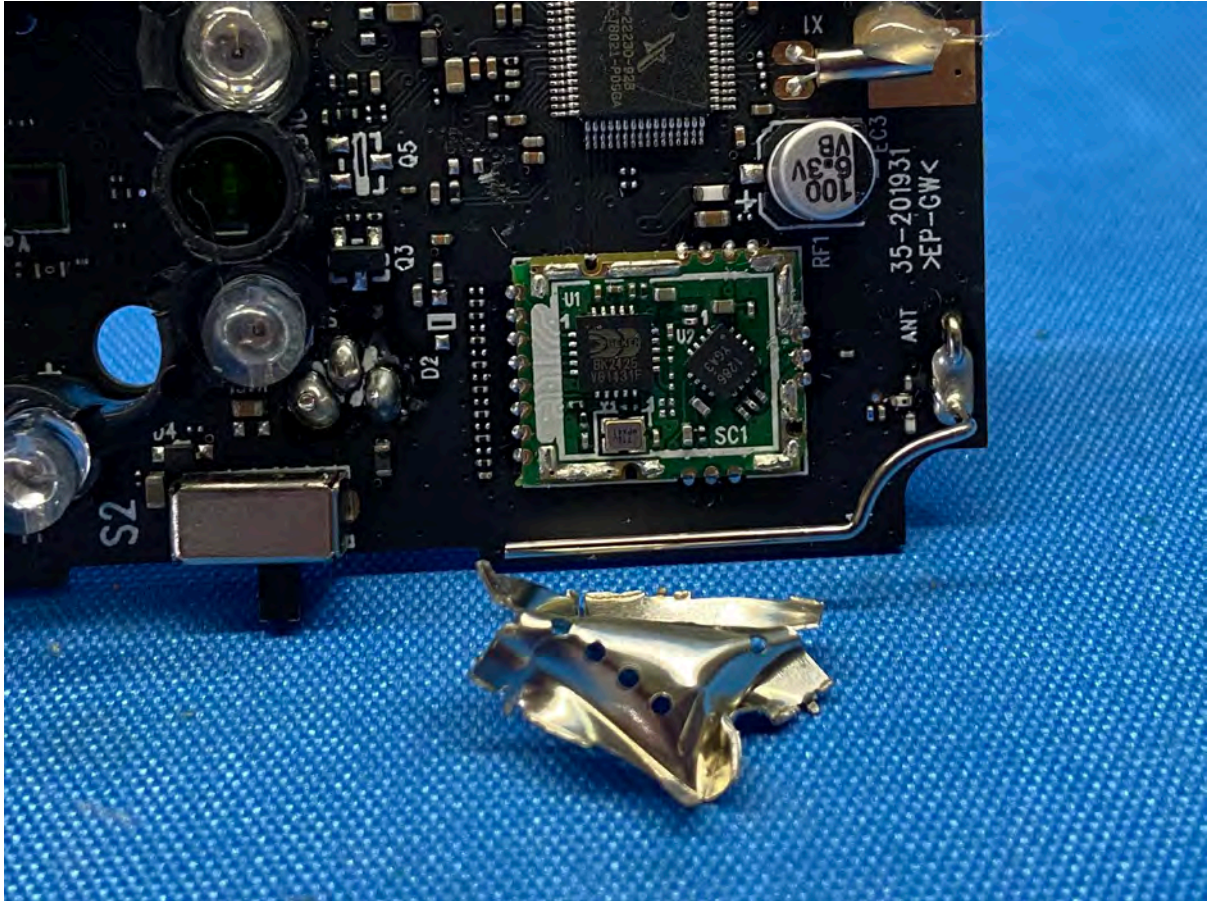

INTERTEK TESTING SERVICES

Equipment Photographs

(Internal)

FCC ID: EW780-2365-00A
IC: 1135B-80236500A
PMN: VM350-2 BU

INTERTEK TESTING SERVICES

Equipment Photographs

(Internal)

FCC ID: EW780-2365-00A
IC: 1135B-80236500A
PMN: VM350-2 BU