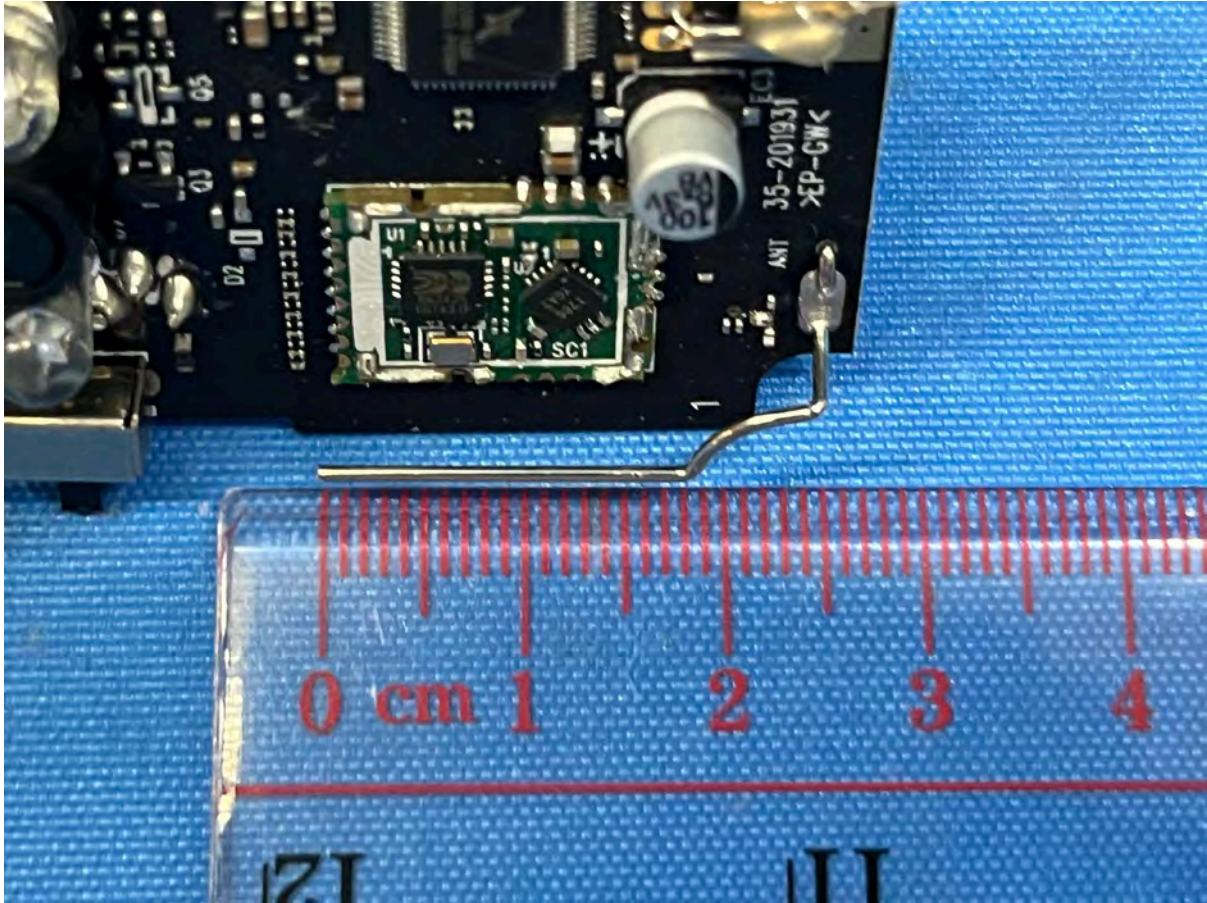

Equipment Photographs

(Internal)

FCC ID: EW780-2365-00A
IC: 1135B-80236500A
PMN: VM819 BU

INTERTEK TESTING SERVICES

Equipment Photographs

(Internal)

FCC ID: EW780-2365-00A
IC: 1135B-80236500A
PMN: VM819 BU

INTERTEK TESTING SERVICES