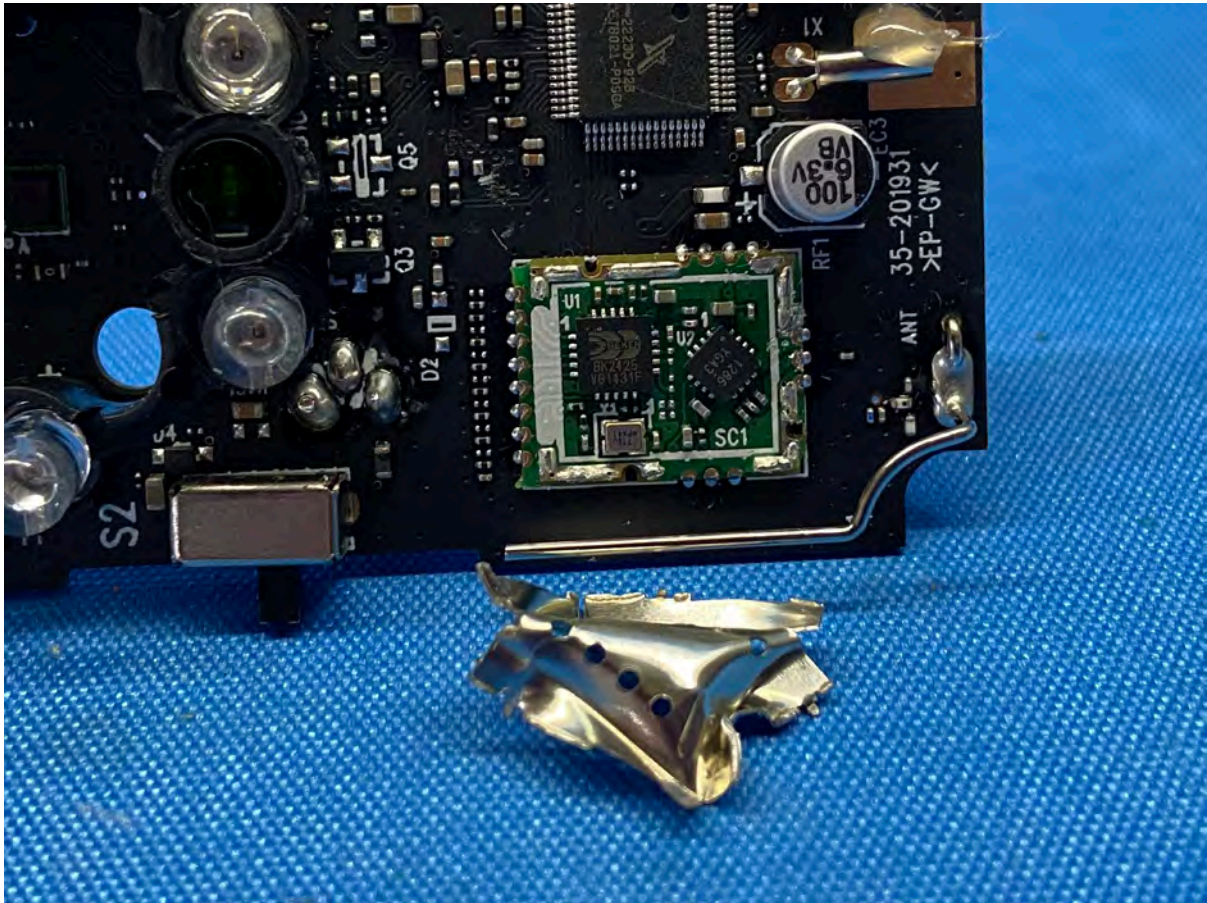

INTERTEK TESTING SERVICES

Equipment Photographs

(Internal)

FCC ID: EW780-2365-00A
IC: 1135B-80236500A
PMN: VM350 BU