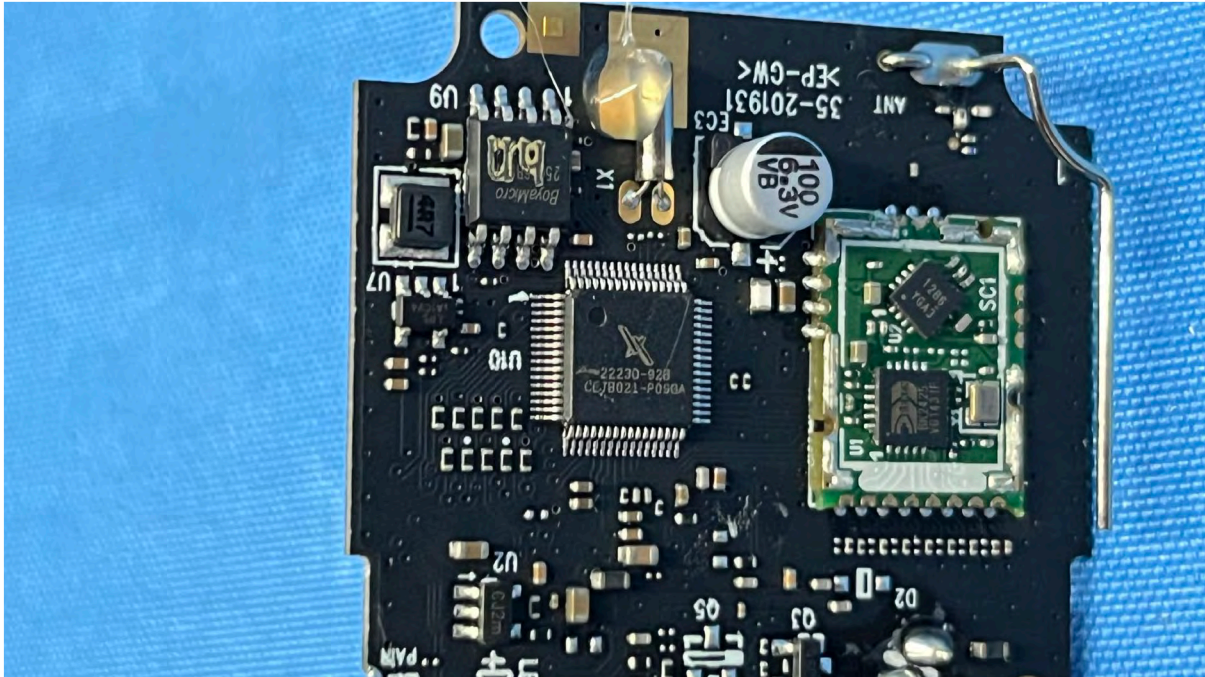

Equipment Photographs

(Internal)

FCC ID: EW780-2365-00A
IC: 1135B-80236500A
PMN: VM819 BU

INTERTEK TESTING SERVICES

Equipment Photographs

(Internal)

FCC ID: EW780-2365-00A
IC: 1135B-80236500A
PMN: VM819 BU

INTERTEK TESTING SERVICES