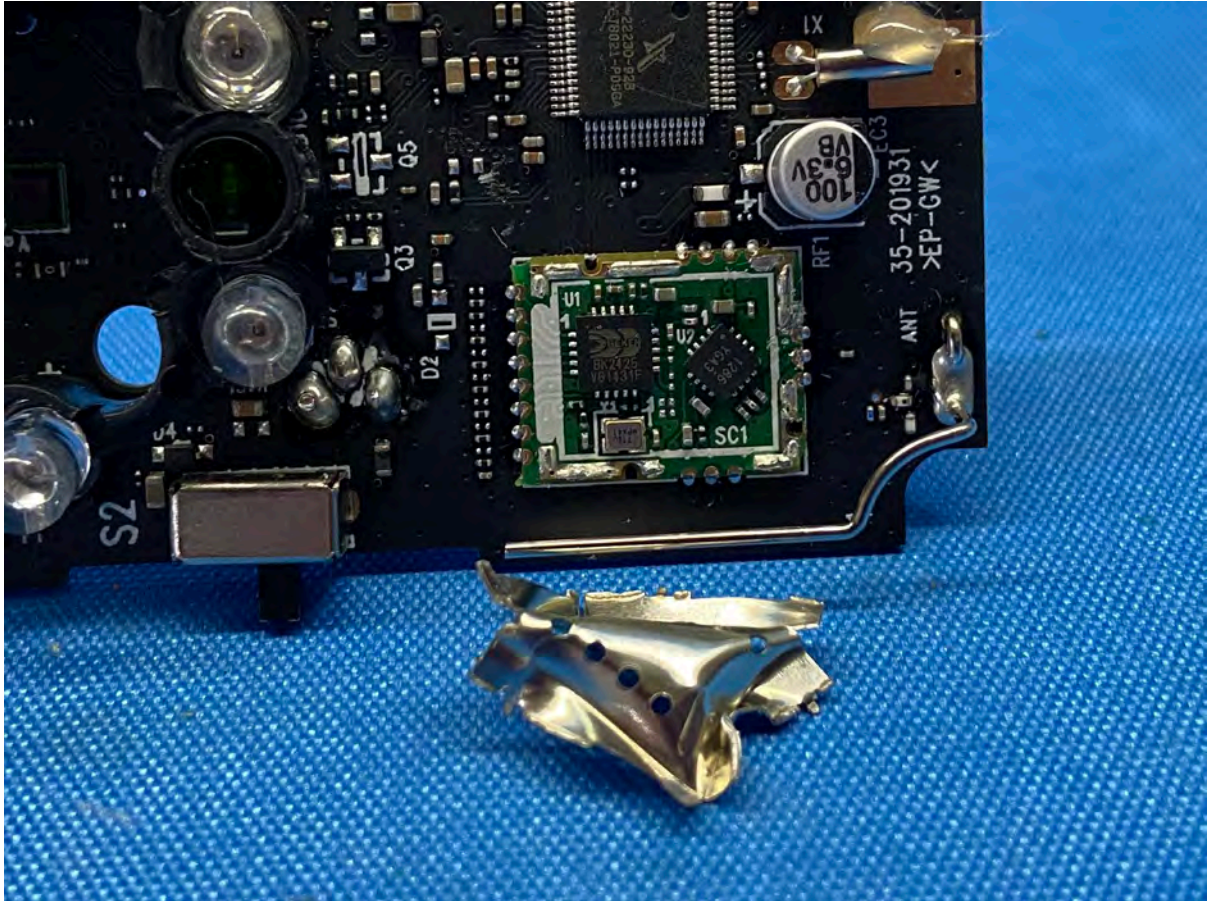

INTERTEK TESTING SERVICES

Equipment Photographs

(Internal)

FCC ID: EW780-2365-00A
IC: 1135B-80236500A
PMN: VM819 BU