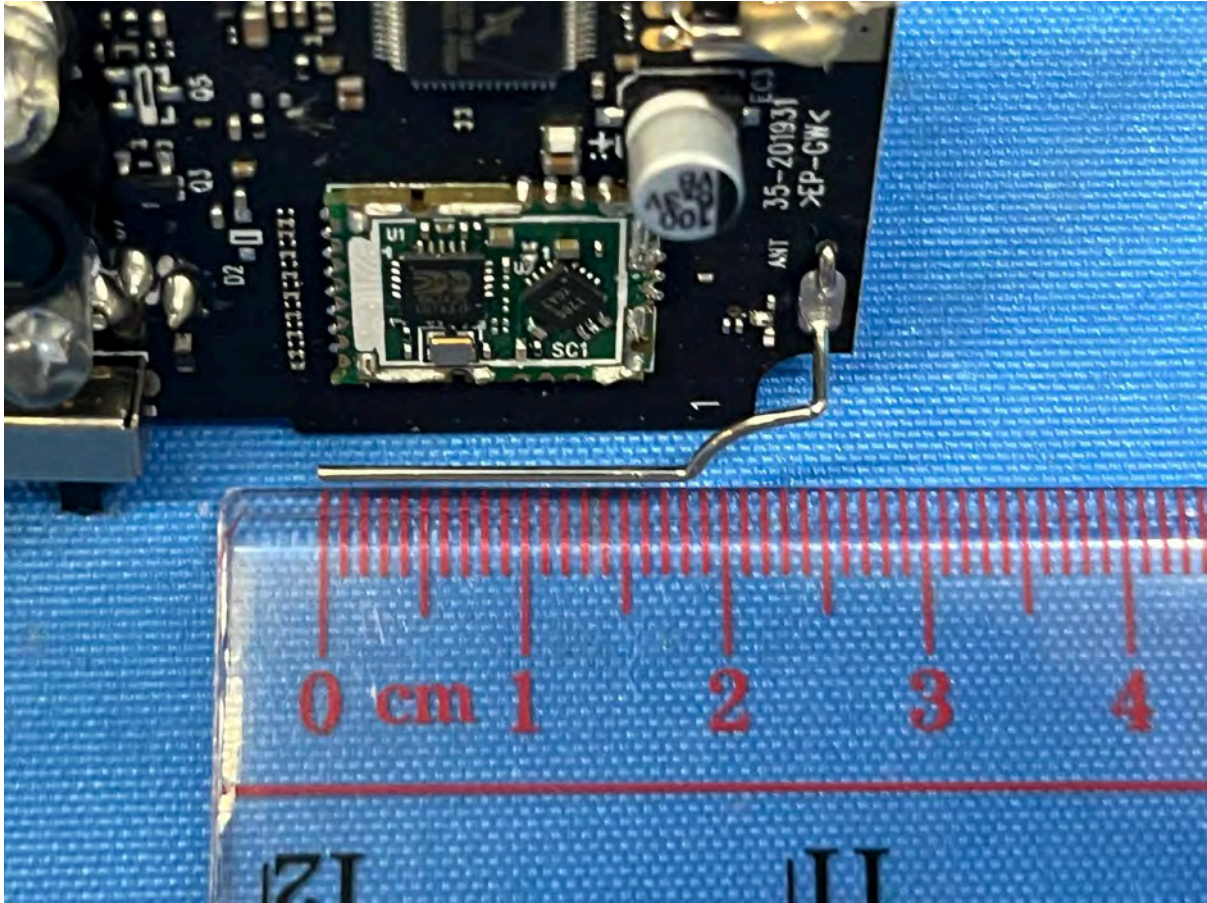

INTERTEK TESTING SERVICES

Equipment Photographs

(Internal)

FCC ID: EW780-2365-00A
IC: 1135B-80236500A
PMN: VM3252-2 BU