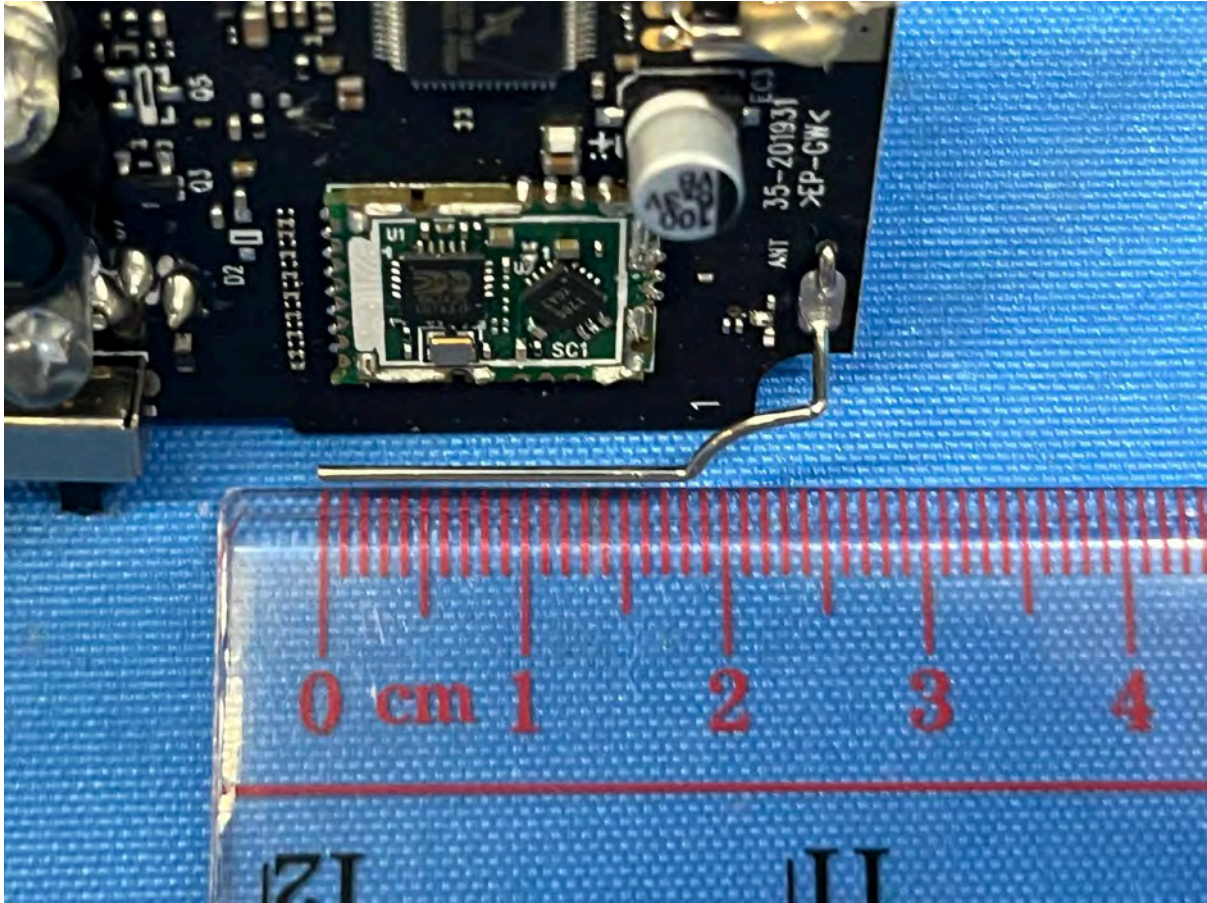

INTERTEK TESTING SERVICES

Equipment Photographs

(Internal)

FCC ID: EW780-2365-00A
IC: 1135B-80236500A
PMN: VM819-2 BU