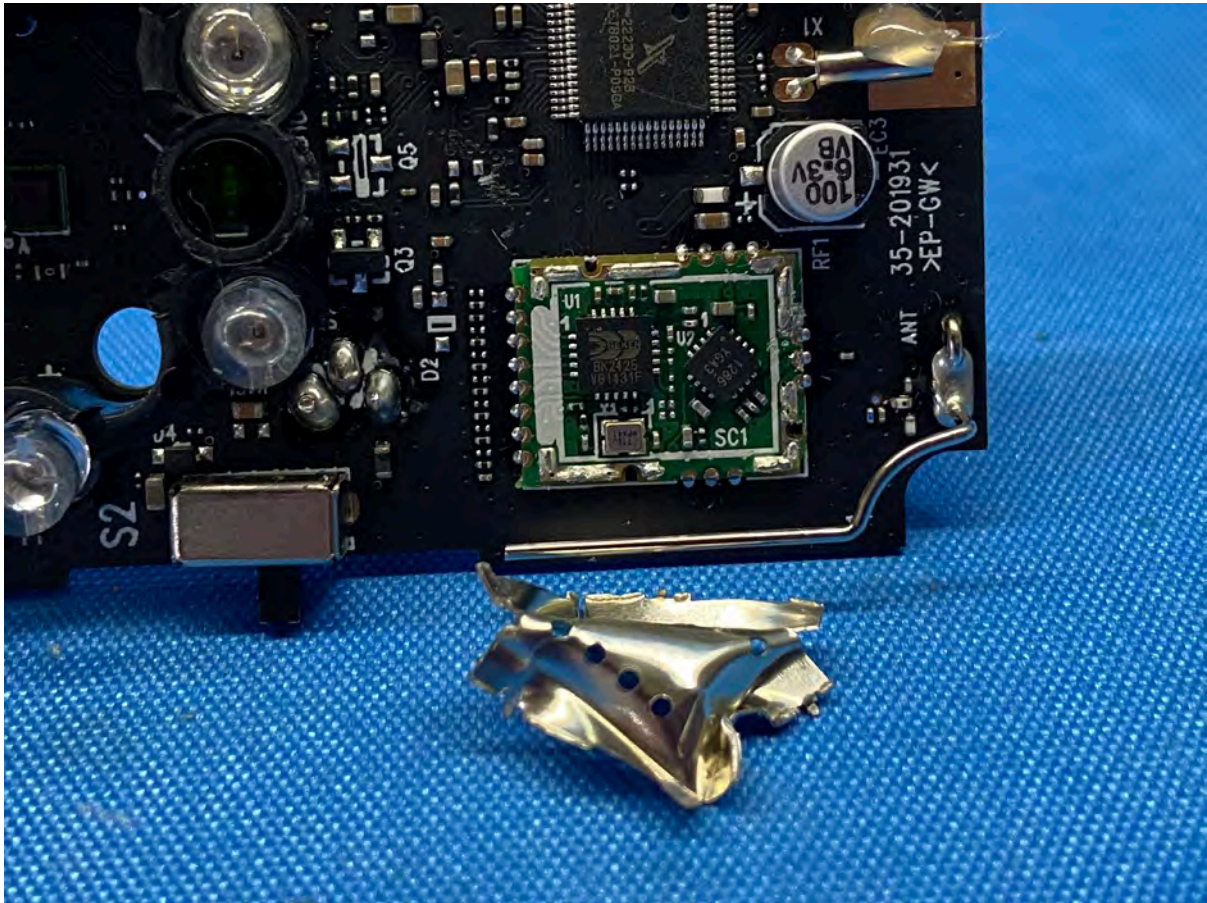

INTERTEK TESTING SERVICES

Equipment Photographs

(Internal)

FCC ID: EW780-2365-00A
IC: 1135B-80236500A
PMN: VM3252-2 BU

INTERTEK TESTING SERVICES

Equipment Photographs

(Internal)

FCC ID: EW780-2365-00A
IC: 1135B-80236500A
PMN: VM3252-2 BU