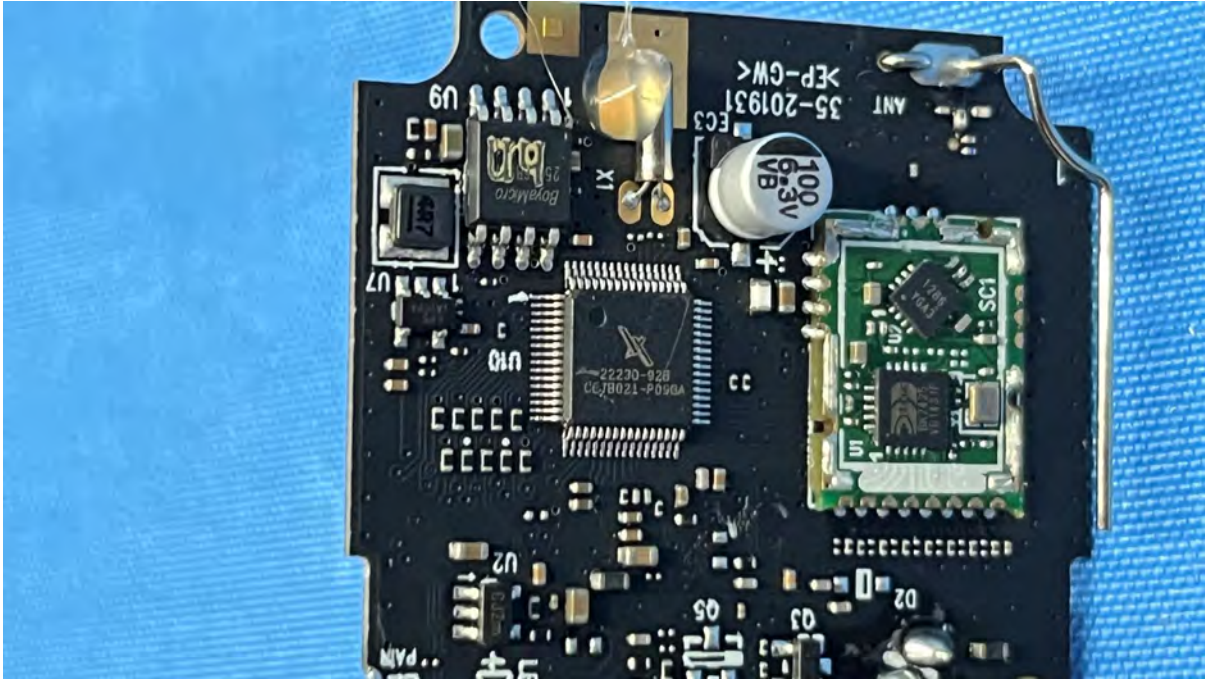

Equipment Photographs

(Internal)

FCC ID: EW780-2365-00A
IC: 1135B-80236500A
PMN: VM3252-2 BU

INTERTEK TESTING SERVICES

Equipment Photographs

(Internal)

FCC ID: EW780-2365-00A
IC: 1135B-80236500A
PMN: VM3252-2 BU