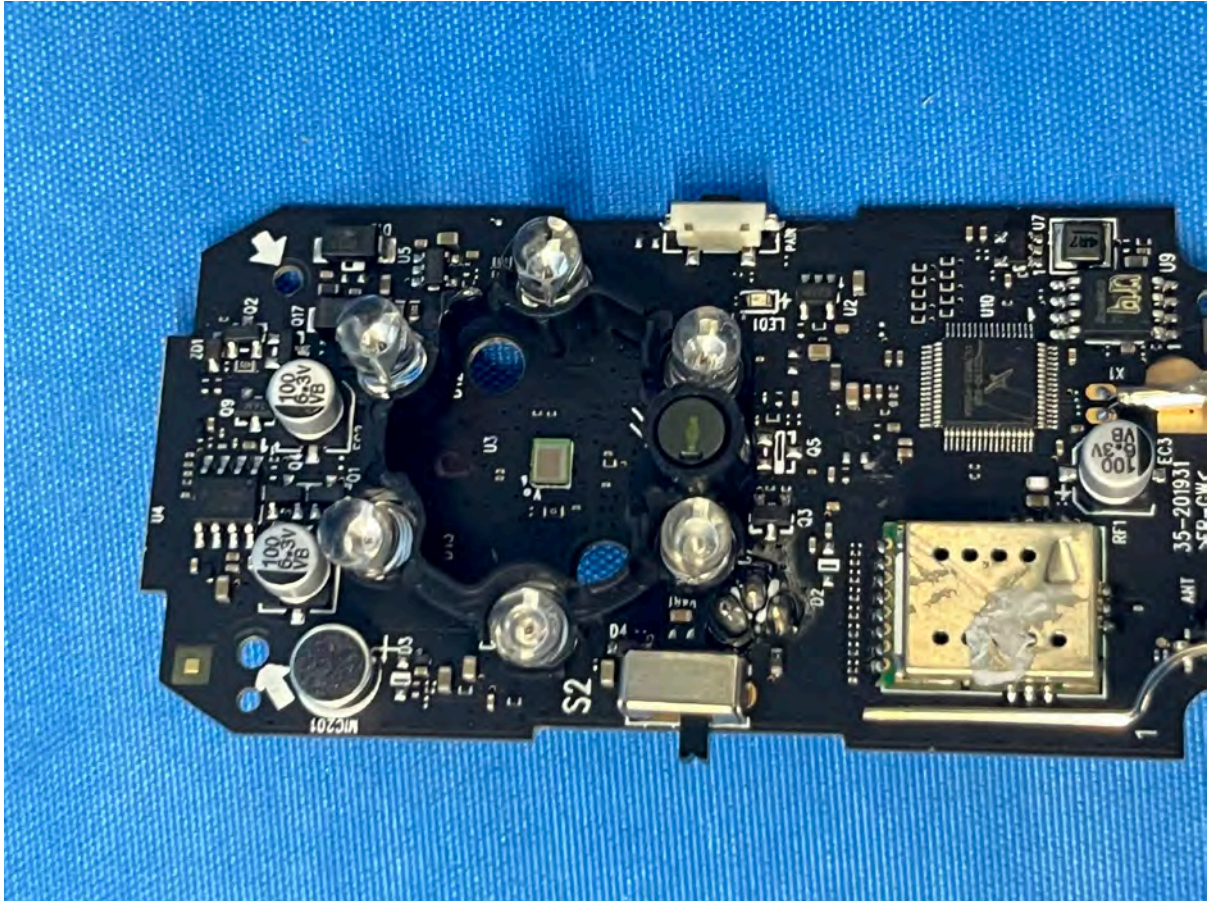

Equipment Photographs

(Internal)

FCC ID: EW780-2365-00A
IC: 1135B-80236500A
PMN: VM3252-2 BU

INTERTEK TESTING SERVICES

Equipment Photographs

(Internal)

FCC ID: EW780-2365-00A
IC: 1135B-80236500A
PMN: VM3252-2 BU

INTERTEK TESTING SERVICES

Equipment Photographs

(Internal)

INTERTEK TESTING SERVICES

Equipment Photographs

(Internal)

FCC ID: EW780-2365-00A
IC: 1135B-80236500A
PMN: VM3252-2 BU

INTERTEK TESTING SERVICES