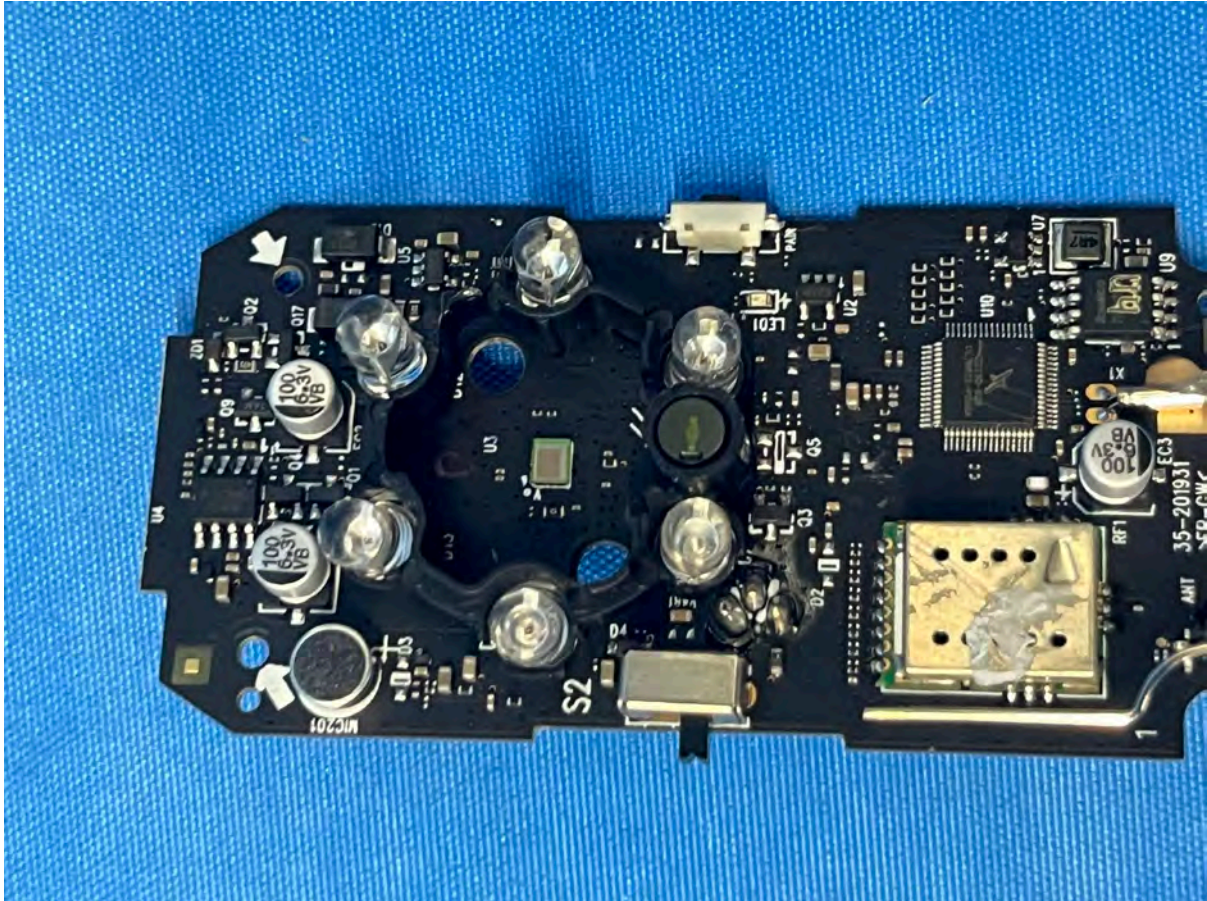

INTERTEK TESTING SERVICES

Equipment Photographs

(Internal)

FCC ID: EW780-2365-00A
IC: 1135B-80236500A
PMN: VM819 BU

INTERTEK TESTING SERVICES

Equipment Photographs

(Internal)

INTERTEK TESTING SERVICES

Equipment Photographs

(Internal)

FCC ID: EW780-2365-00A
IC: 1135B-80236500A
PMN: VM819 BU

INTERTEK TESTING SERVICES

Equipment Photographs

(Internal)

FCC ID: EW780-2365-00A
IC: 1135B-80236500A
PMN: VM819 BU

INTERTEK TESTING SERVICES

Equipment Photographs

(Internal)

FCC ID: EW780-2365-00A
IC: 1135B-80236500A
PMN: VM819 BU

INTERTEK TESTING SERVICES

Equipment Photographs

(Internal)

FCC ID: EW780-2365-00A
IC: 1135B-80236500A
PMN: VM819-2 BU