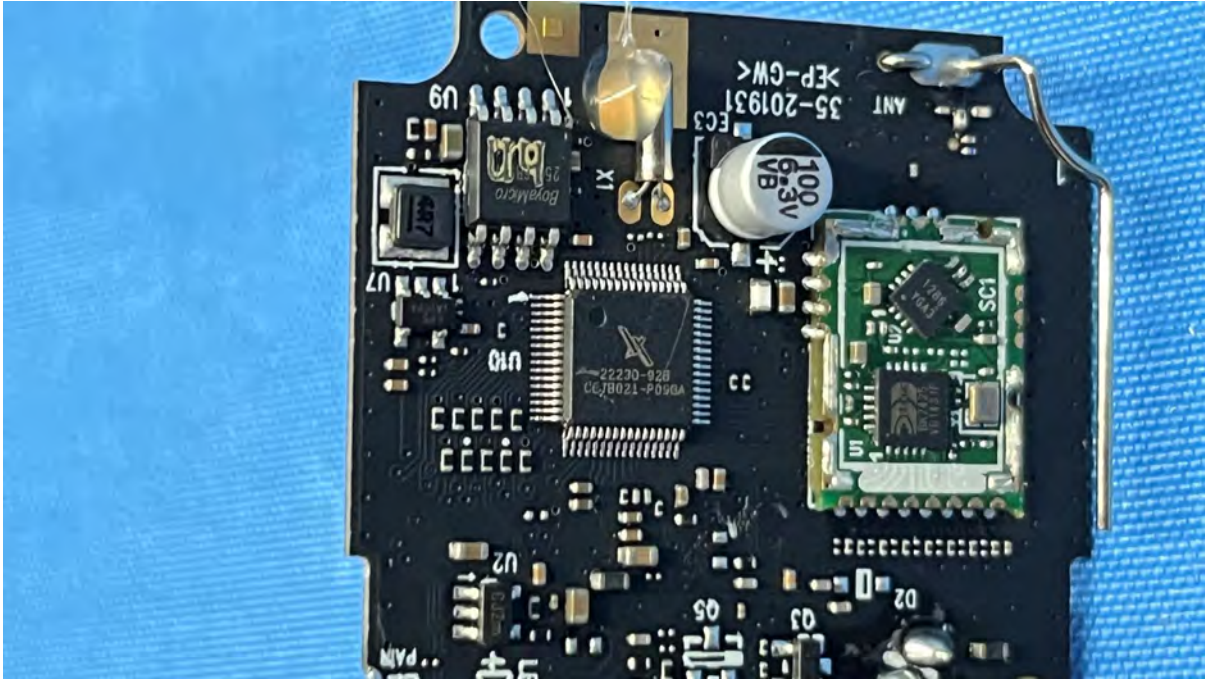

INTERTEK TESTING SERVICES

Equipment Photographs

(Internal)

FCC ID: EW780-2365-00A
IC: 1135B-80236500A
PMN: VM819-2 BU