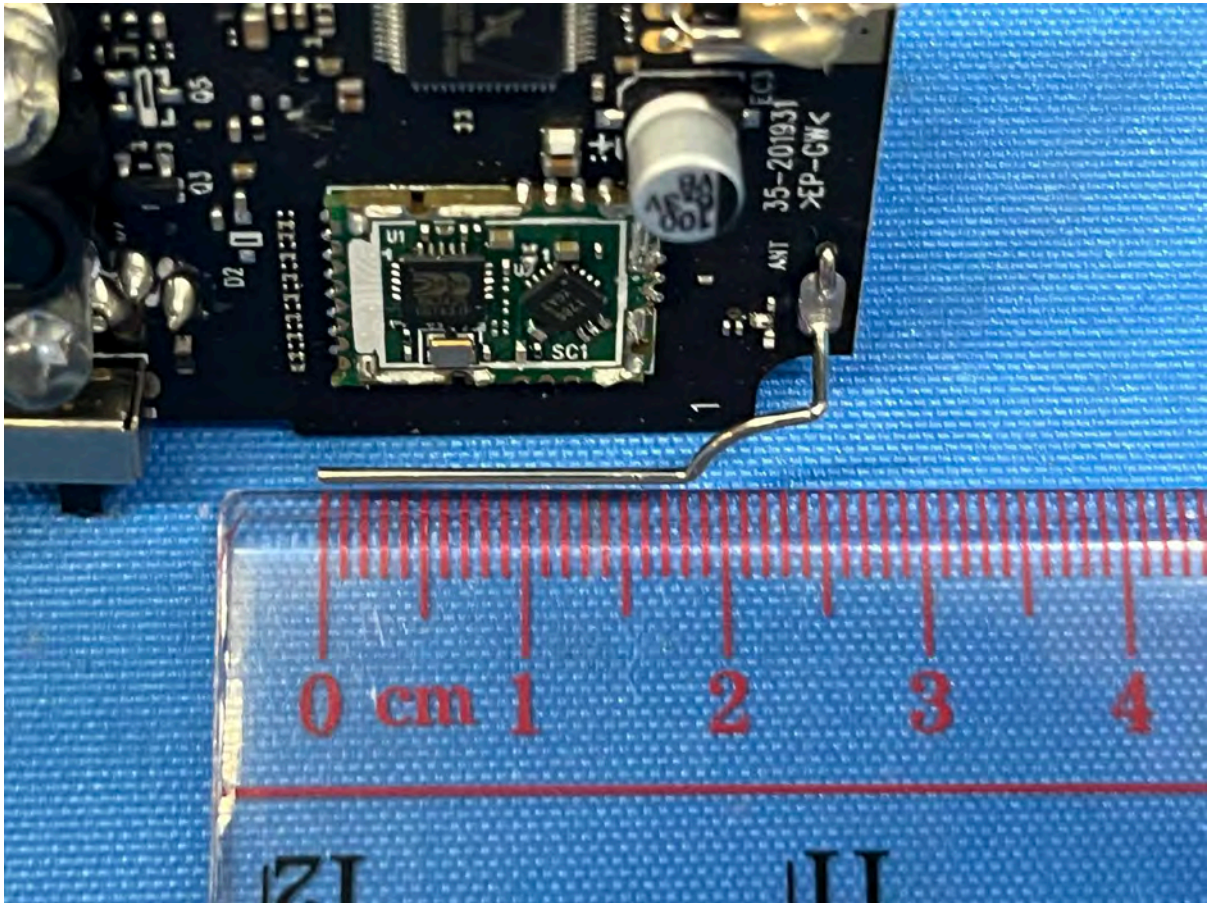

INTERTEK TESTING SERVICES

Equipment Photographs

(Internal)

FCC ID: EW780-2365-00A
IC: 1135B-80236500A
PMN: VM350-2 BU