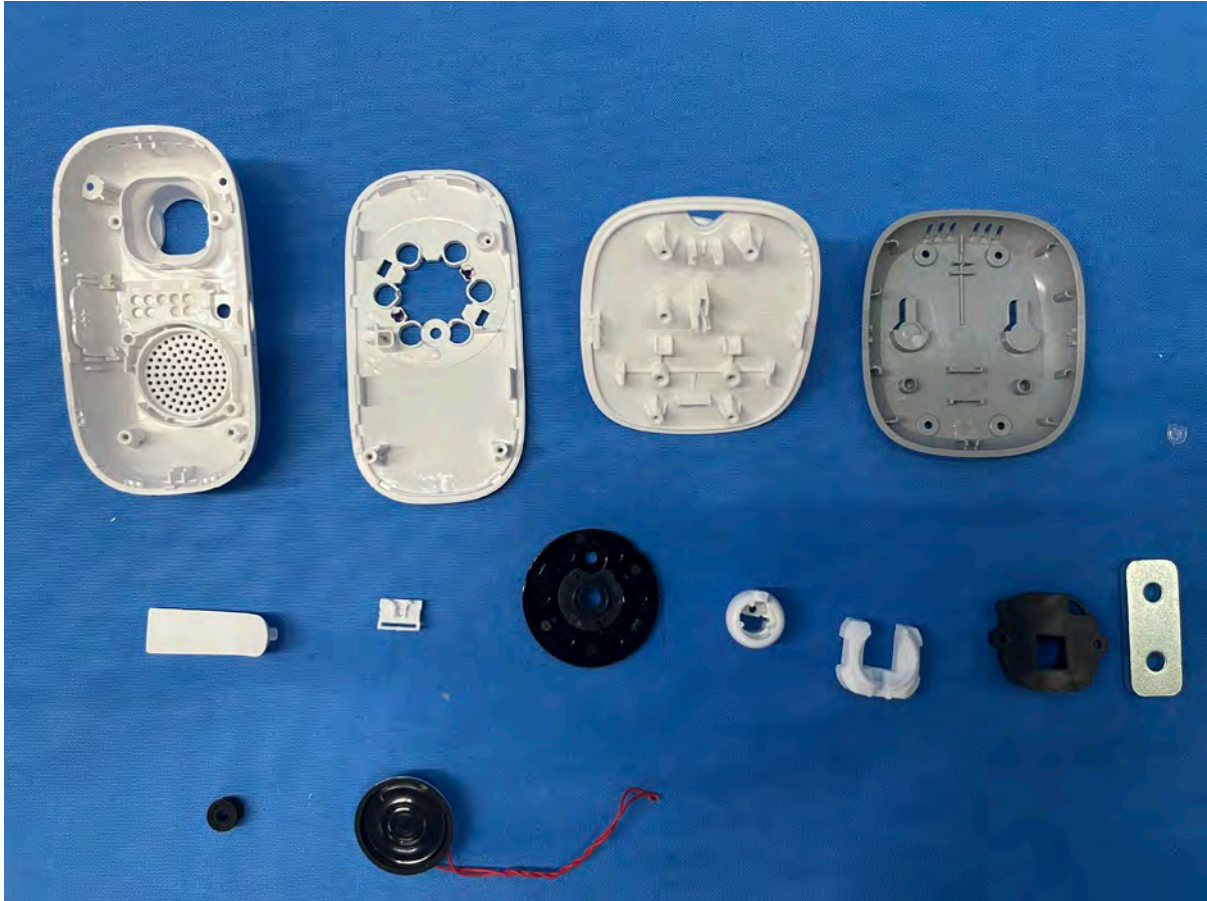

INTERTEK TESTING SERVICES

Equipment Photographs

(Internal)

FCC ID: EW780-2365-00A
IC: 1135B-80236500A
PMN: VM3252 BU