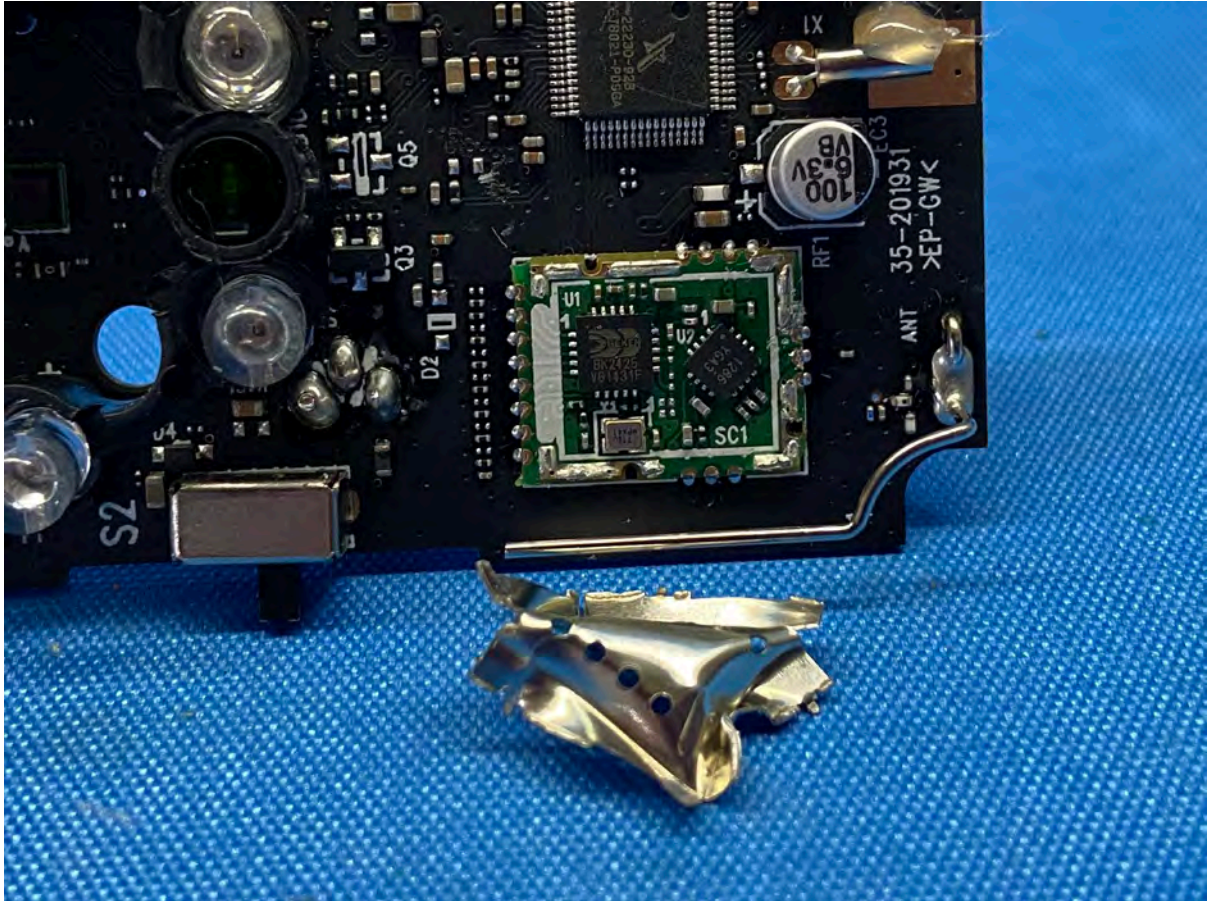

INTERTEK TESTING SERVICES

Equipment Photographs

(Internal)

FCC ID: EW780-2365-00A
IC: 1135B-80236500A
PMN: VM3252 BU