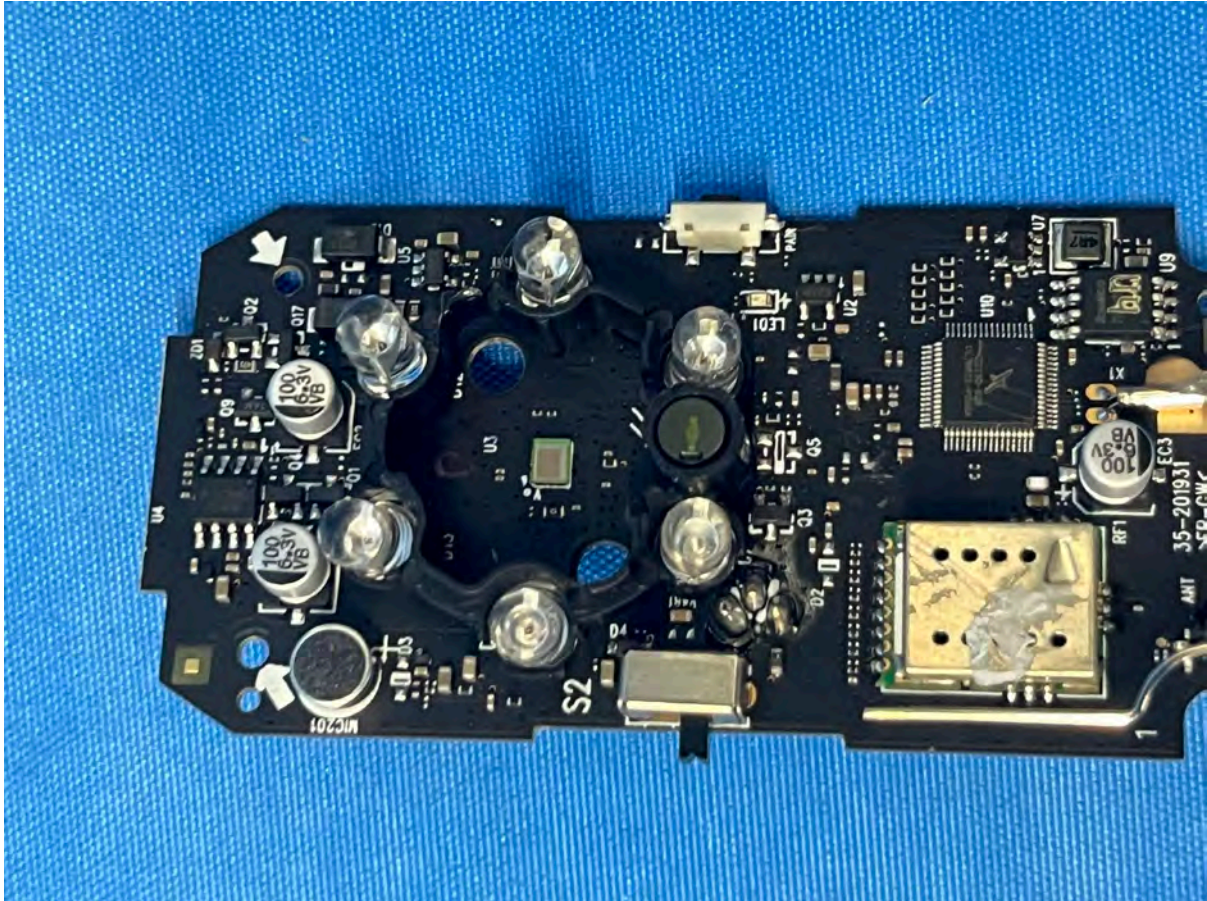

Equipment Photographs

(Internal)

FCC ID: EW780-2365-00A
IC: 1135B-80236500A
PMN: VM3252 BU

INTERTEK TESTING SERVICES

Equipment Photographs

(Internal)

FCC ID: EW780-2365-00A
IC: 1135B-80236500A
PMN: VM3252 BU

INTERTEK TESTING SERVICES

Equipment Photographs

(Internal)

FCC ID: EW780-2365-00A
IC: 1135B-80236500A
PMN: VM3252 BU

INTERTEK TESTING SERVICES

Equipment Photographs

(Internal)

FCC ID: EW780-2365-00A
IC: 1135B-80236500A
PMN: VM3252 BU