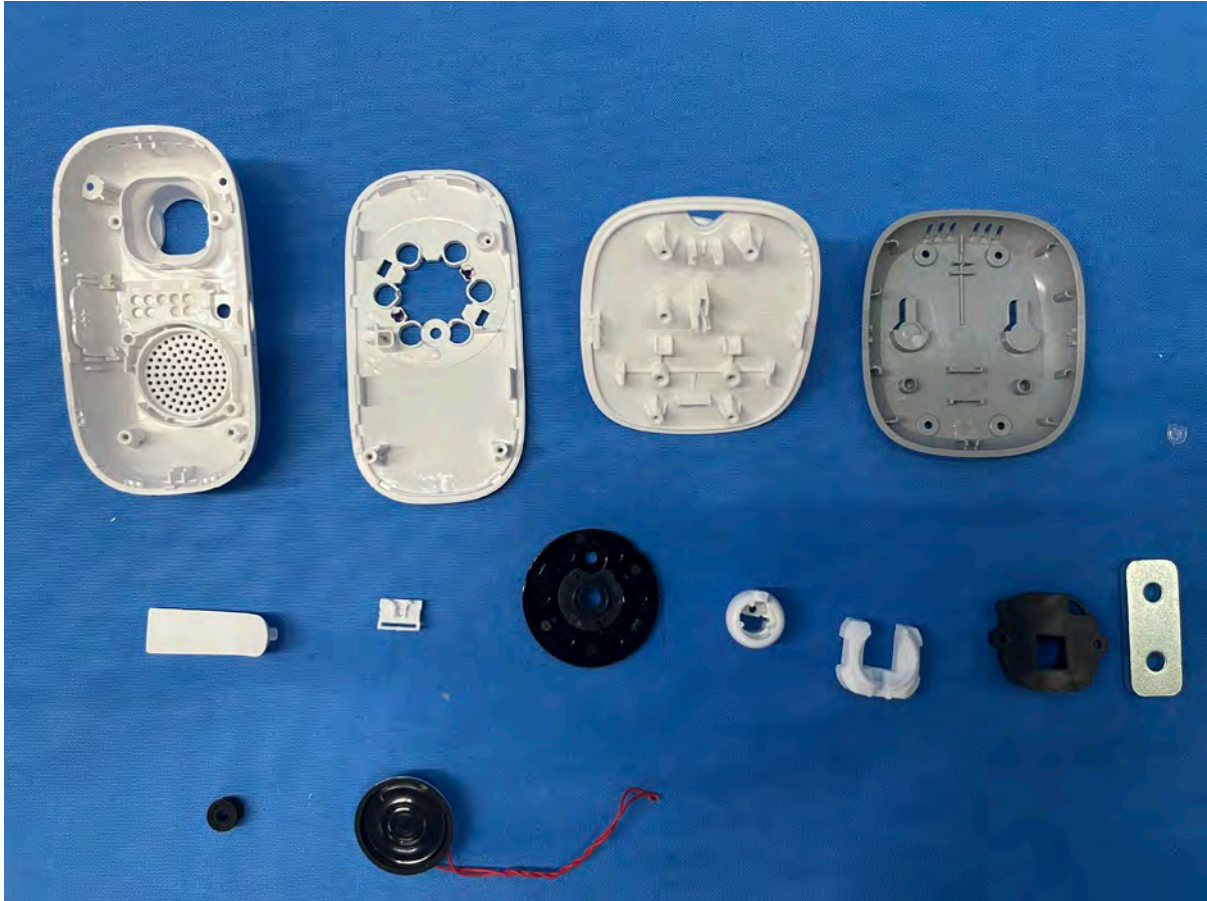

INTERTEK TESTING SERVICES

Equipment Photographs

(Internal)

FCC ID: EW780-2365-00A
IC: 1135B-80236500A
PMN: VM350 BU