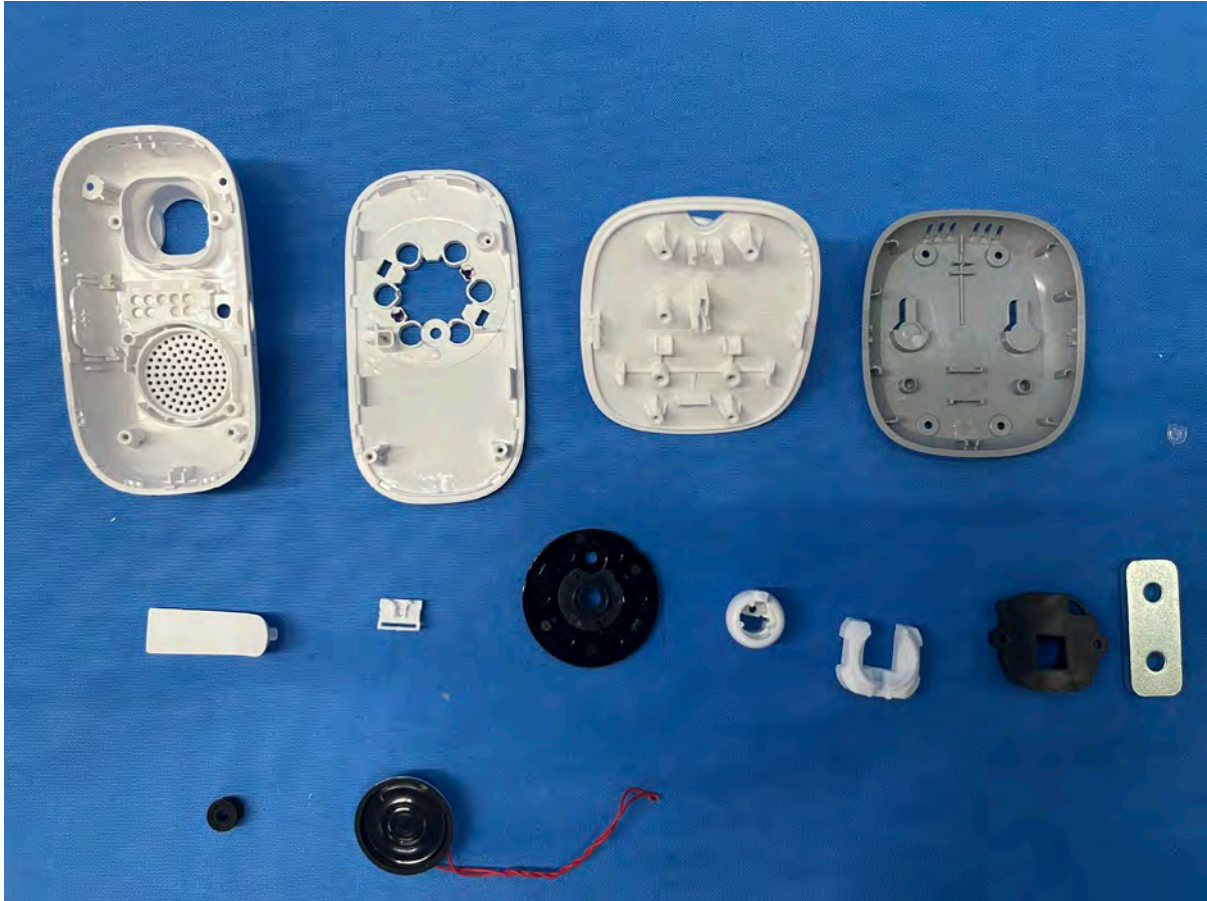

INTERTEK TESTING SERVICES

Equipment Photographs

(Internal)

FCC ID: EW780-2365-00A
IC: 1135B-80236500A
PMN: VM819 BU