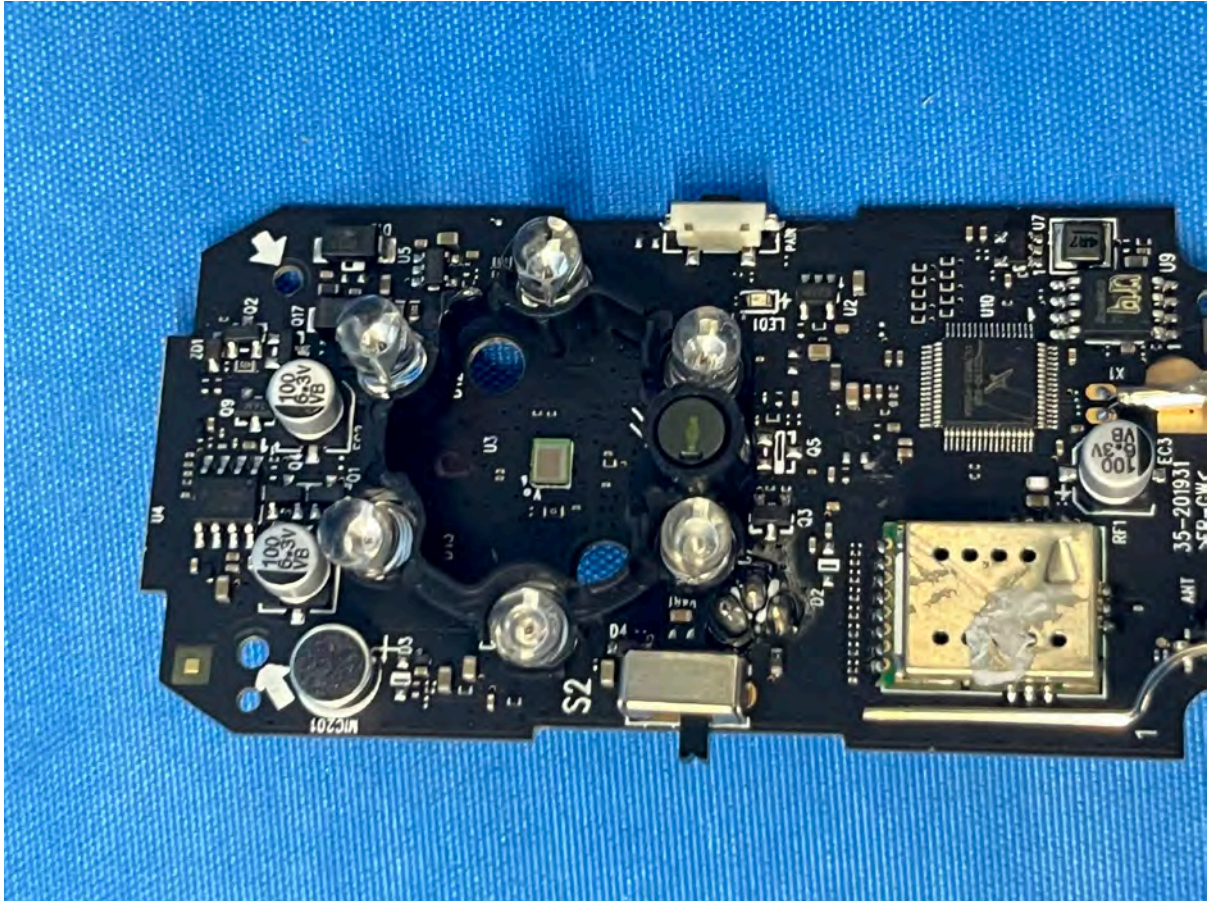

INTERTEK TESTING SERVICES

Equipment Photographs

(Internal)

FCC ID: EW780-2365-00A
IC: 1135B-80236500A
PMN: VM350-2 BU