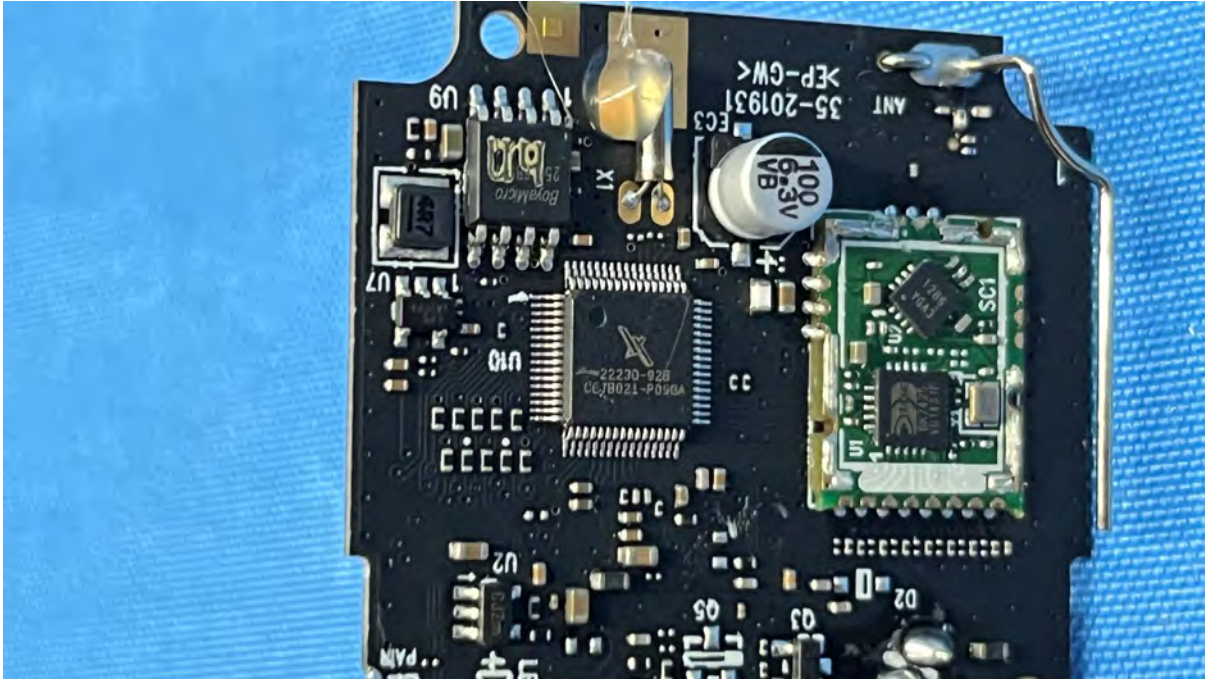

INTERTEK TESTING SERVICES

Equipment Photographs

(Internal)

FCC ID: EW780-2365-00A
IC: 1135B-80236500A
PMN: VM350 BU