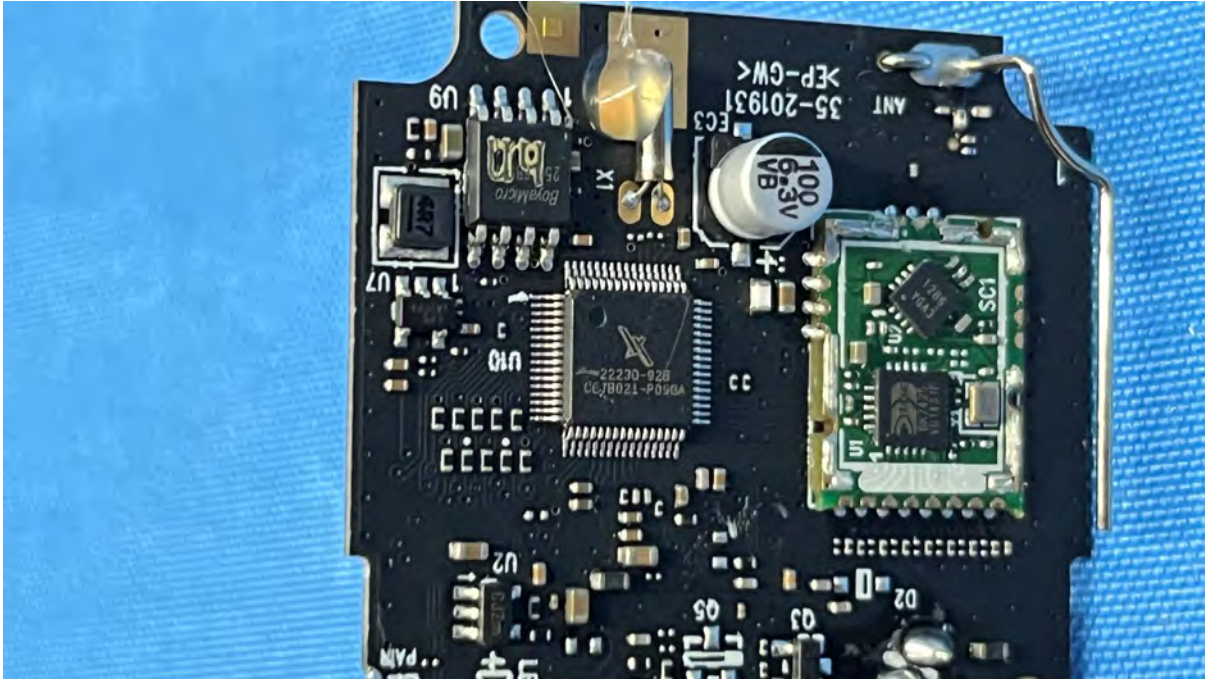

INTERTEK TESTING SERVICES

Equipment Photographs

(Internal)

FCC ID: EW780-2365-00A
IC: 1135B-80236500A
PMN: VM3252 BU