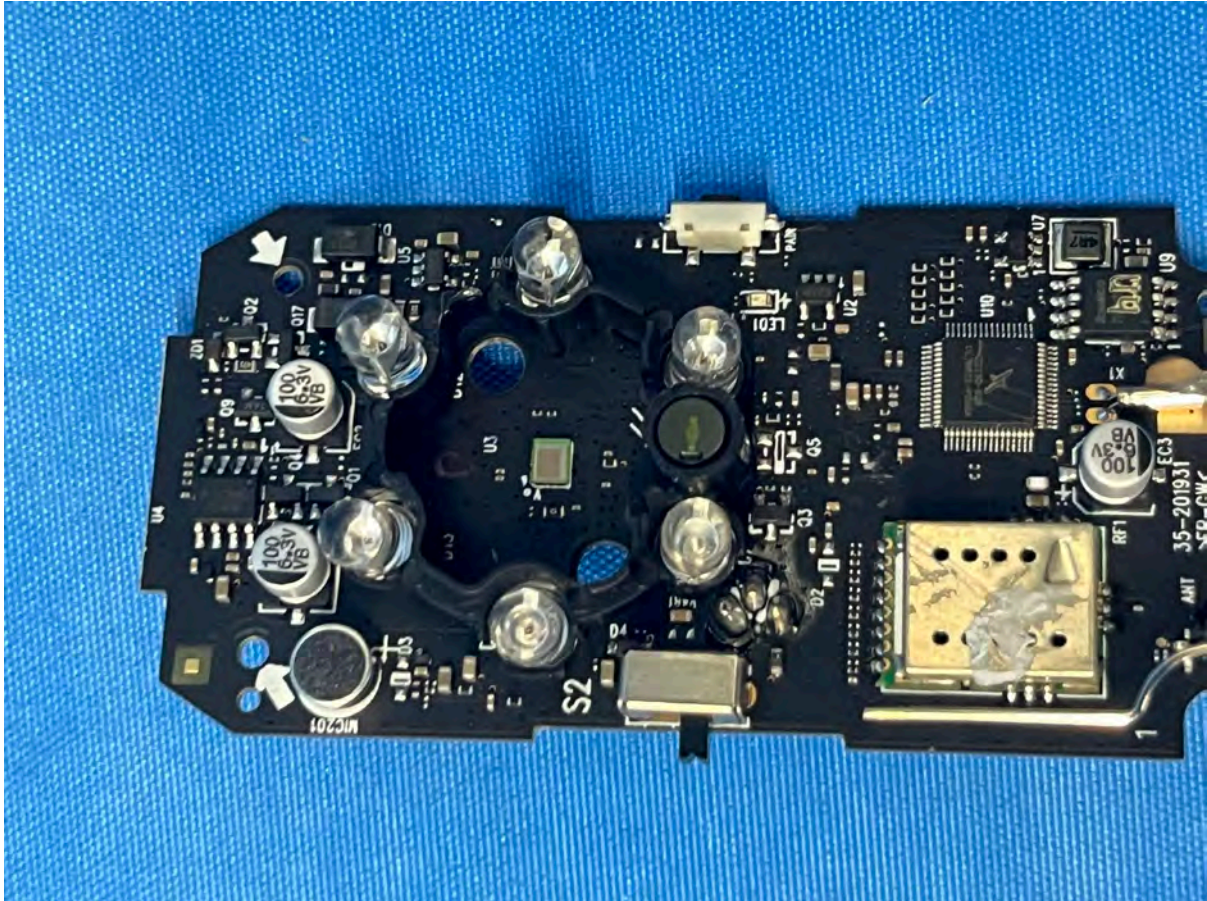

Equipment Photographs

(Internal)

FCC ID: EW780-2365-00A
IC: 1135B-80236500A
PMN: VM350 BU

INTERTEK TESTING SERVICES

Equipment Photographs

(Internal)

FCC ID: EW780-2365-00A
IC: 1135B-80236500A
PMN: VM350 BU

INTERTEK TESTING SERVICES