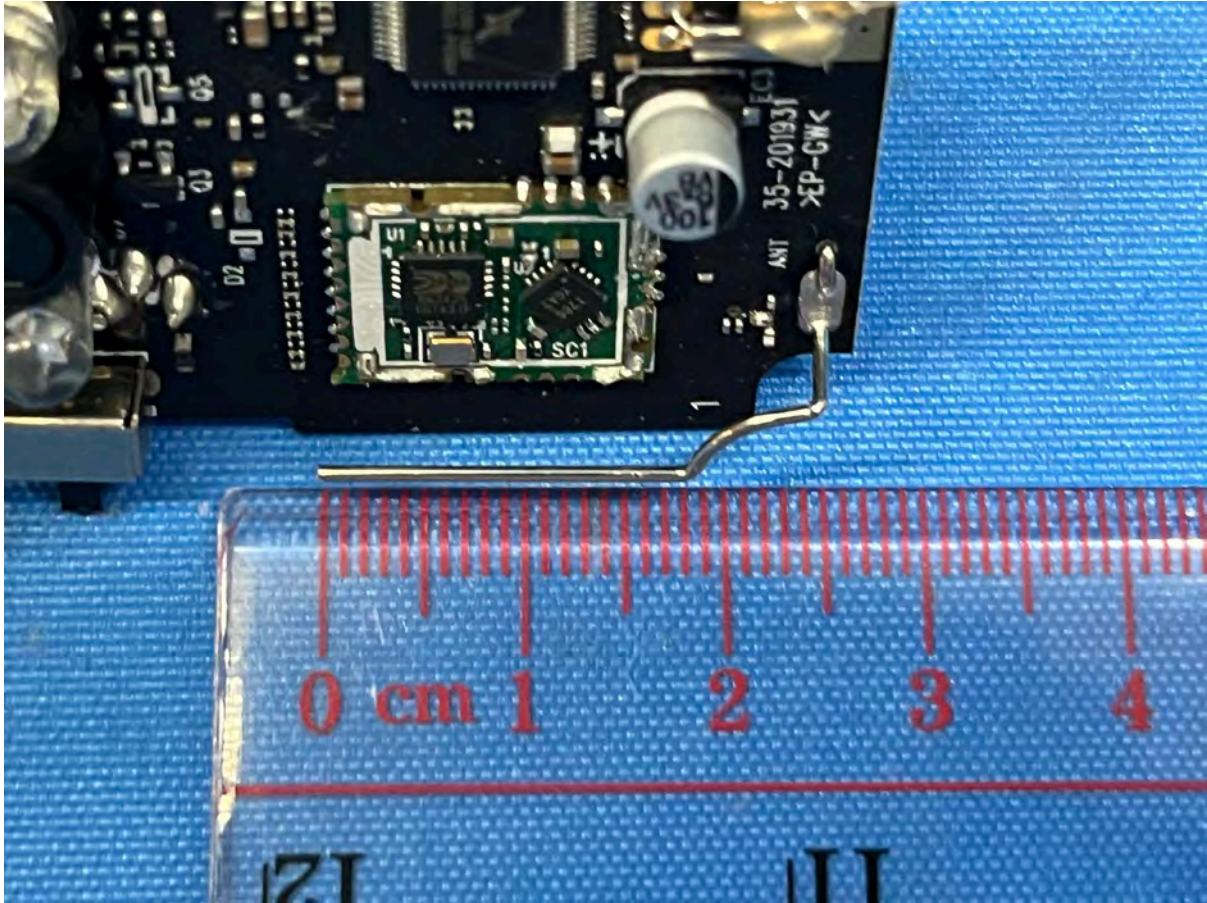

INTERTEK TESTING SERVICES

Equipment Photographs

(Internal)

FCC ID: EW780-2365-00A
IC: 1135B-80236500A
PMN: VM3252 BU

INTERTEK TESTING SERVICES

Equipment Photographs

(Internal)

FCC ID: EW780-2365-00A
IC: 1135B-80236500A
PMN: VM3252 BU