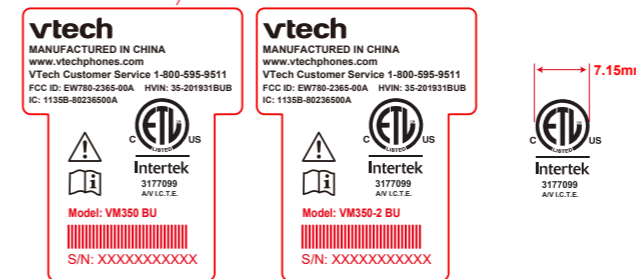

BU

BU LABEL
SIZE: 28.637.6 mm
50# PET

VM3252 Series Engraving draft_R0

BU

BU label

VM3252
BU LABEL
SIZE: 37.5X28.5mm
50# PET

VM3252-2
BU LABEL
SIZE: 37.5X28.5mm
50# PET

BU

BU LABEL
SIZE: 36X29mm
50# UL Approved PET