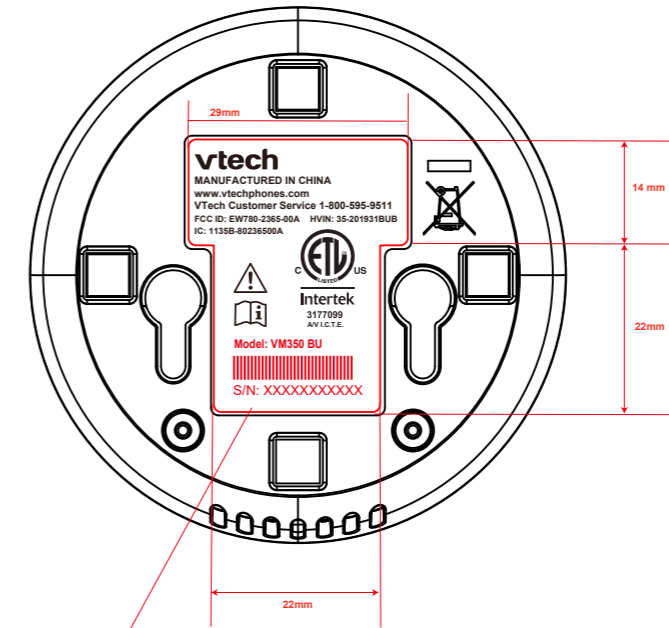

BU

BU LABEL
SIZE: 28.637.6 mm
50# PET

VM3252 Series Engraving draft_R0

BU

BU label

VM3252
BU LABEL
SIZE: 37.5X28.5mm
50# PET

VM3252-2
BU LABEL
SIZE: 37.5X28.5mm
50# PET

BU

BU LABEL
SIZE: 36X29mm
50# UL Approved PET