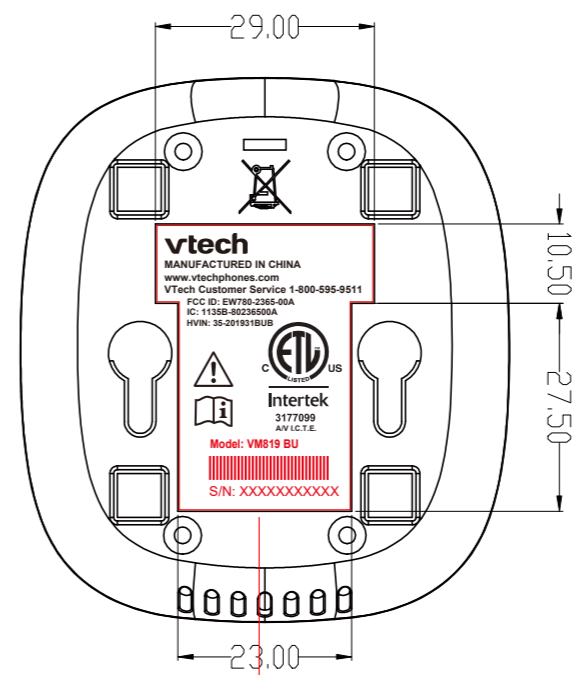

BU

BU LABEL
SIZE: 28.637.6 mm
50# PET

VM3252 Series Engraving draft_R0

BU

BU label

VM3252
BU LABEL
SIZE: 37.5X28.5mm
50# PET

VM3252-2
BU LABEL
SIZE: 37.5X28.5mm
50# PET

BU

BU LABEL
SIZE: 36X29mm
50# UL Approved PET