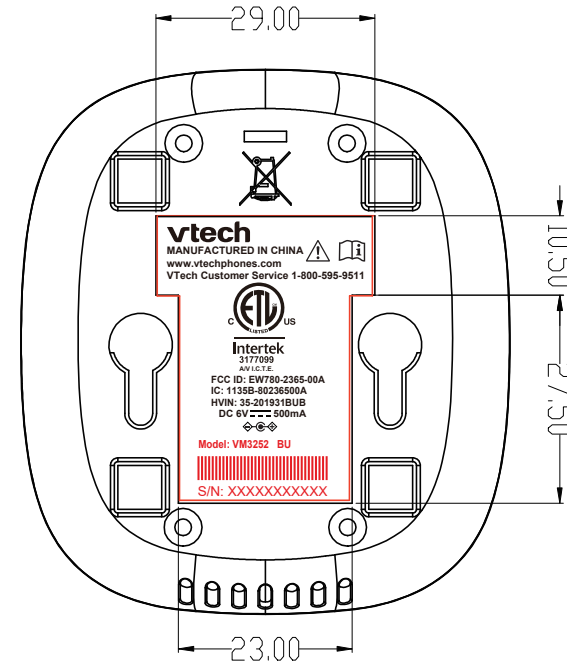

BU

BU LABEL
SIZE: 28.637.6 mm
50# PET

VM3252 Series Engraving draft_R0

BU

BU label

VM3252
BU LABEL
SIZE: 37.5X28.5mm
50# PET

VM3252-2
BU LABEL
SIZE: 37.5X28.5mm
50# PET

BU

BU LABEL
SIZE: 36X29mm
50# UL Approved PET