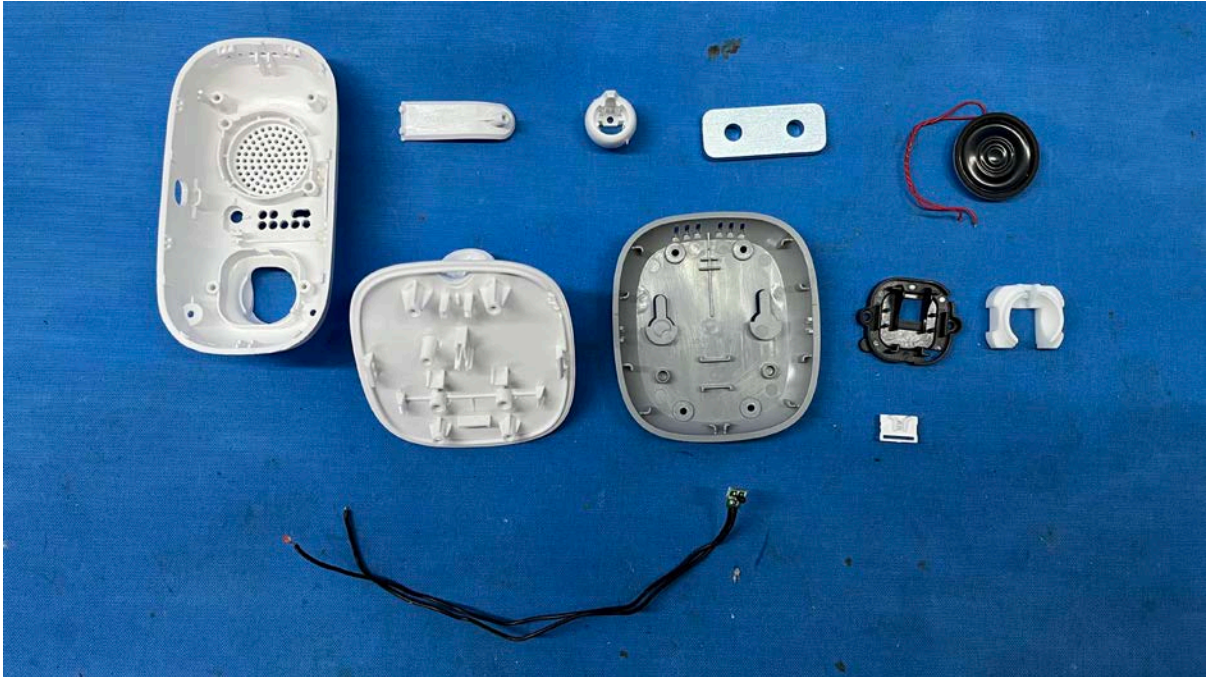

## Equipment Photographs

(Internal)

---

## Equipment Photographs

(Internal)

---

FCC ID: EW780-2365-00  
IC: 1135B-80236500

---