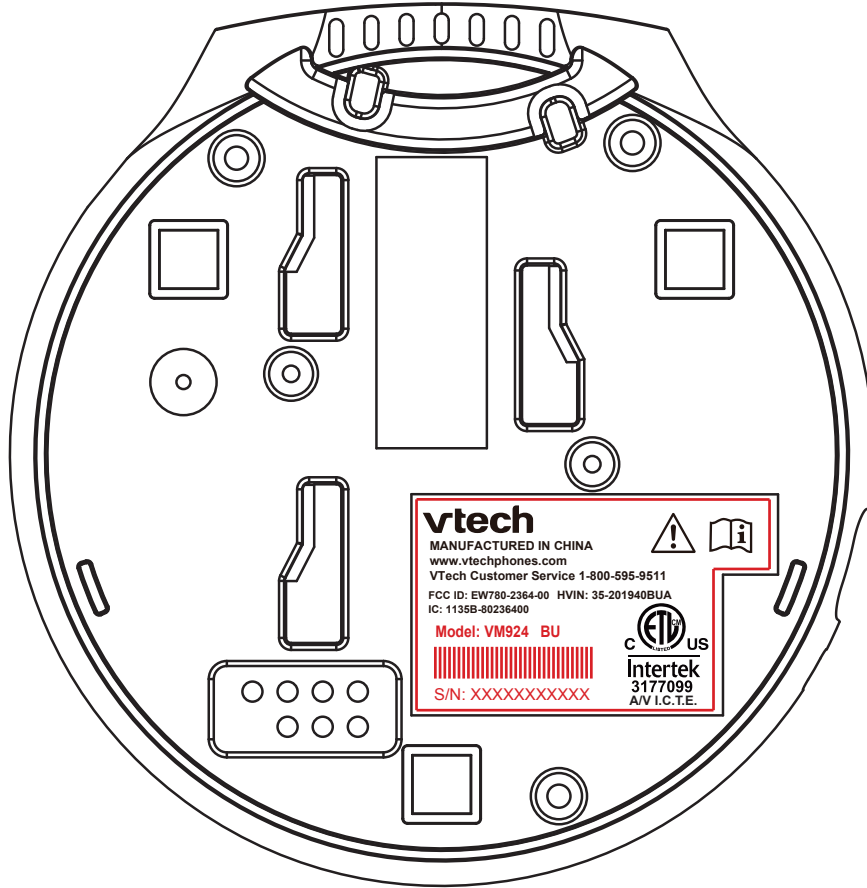

BU

BU LABEL
SIZE: 35X21 mm
50# UL Approved PET

BU

BU LABEL
SIZE: 35X21 mm
50# UL Approved PET