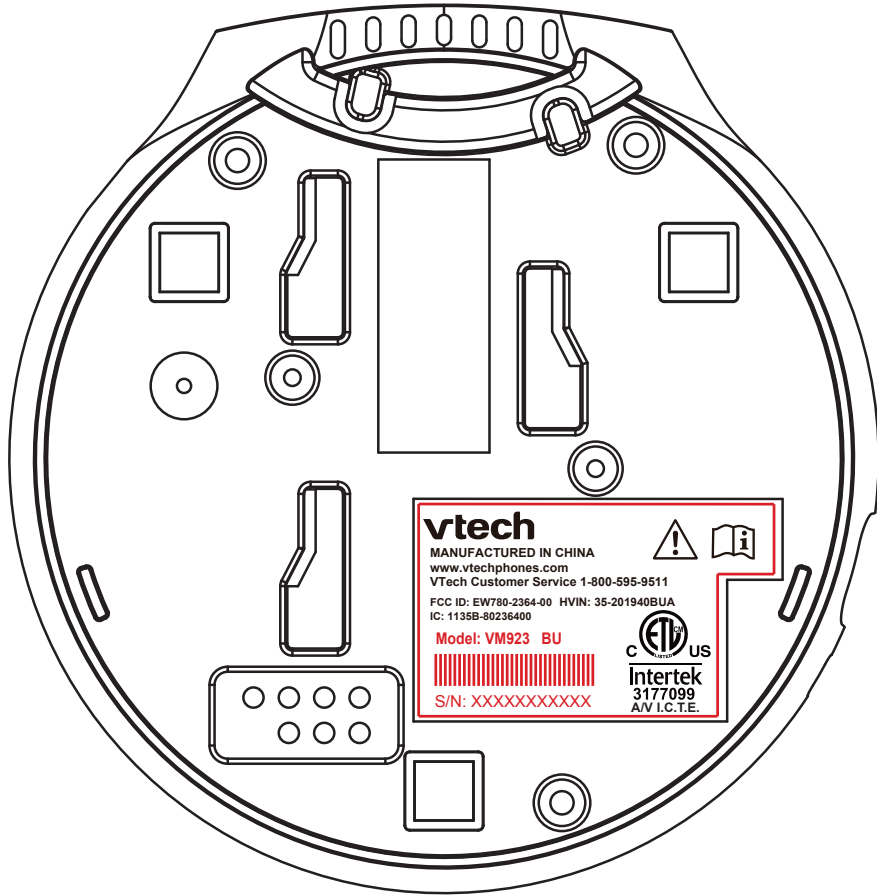

BU

BU LABEL
SIZE: 35X21 mm
50# UL Approved PET

BU

BU LABEL
SIZE: 35X21 mm
50# UL Approved PET