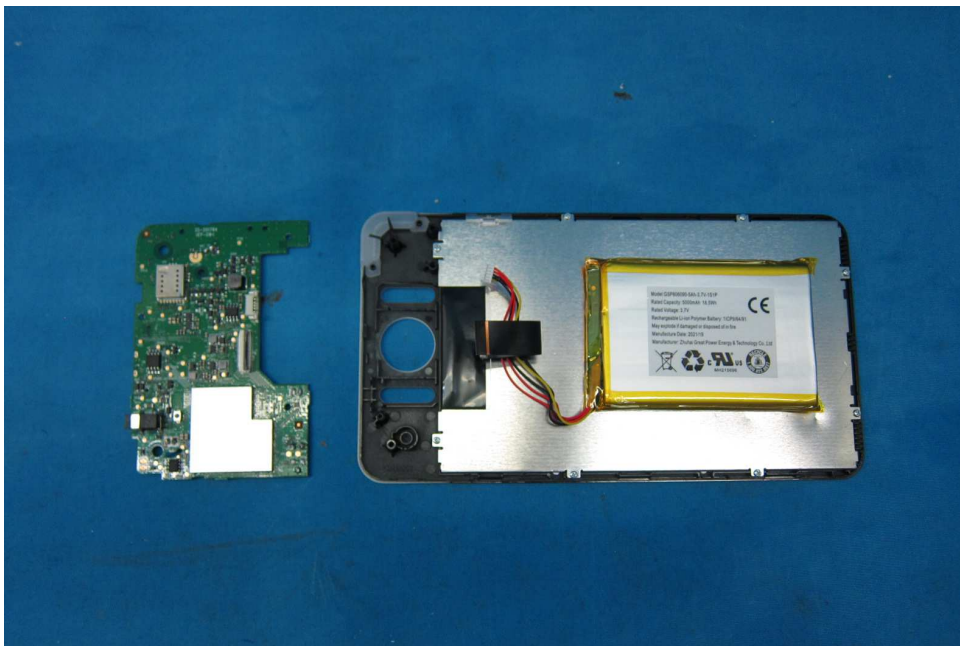

Equipment Photographs

(Internal)

Equipment Photographs

(Internal)

INTERTEK TESTING SERVICE

Report No.: HK22010607

Equipment Photographs

(Internal)

Equipment Photographs

(Internal)