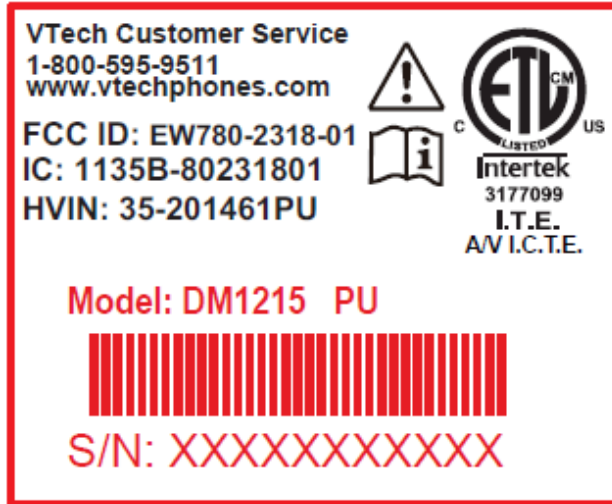

EXHIBIT A - FCC ID LABEL AND LOCATION

FCC ID Label

FCC ID Label Location Information

The label shown shall be permanently affixed at a conspicuous location on the device and be readily visible to the user at the time purchase (Labeling requirements per 2.925)