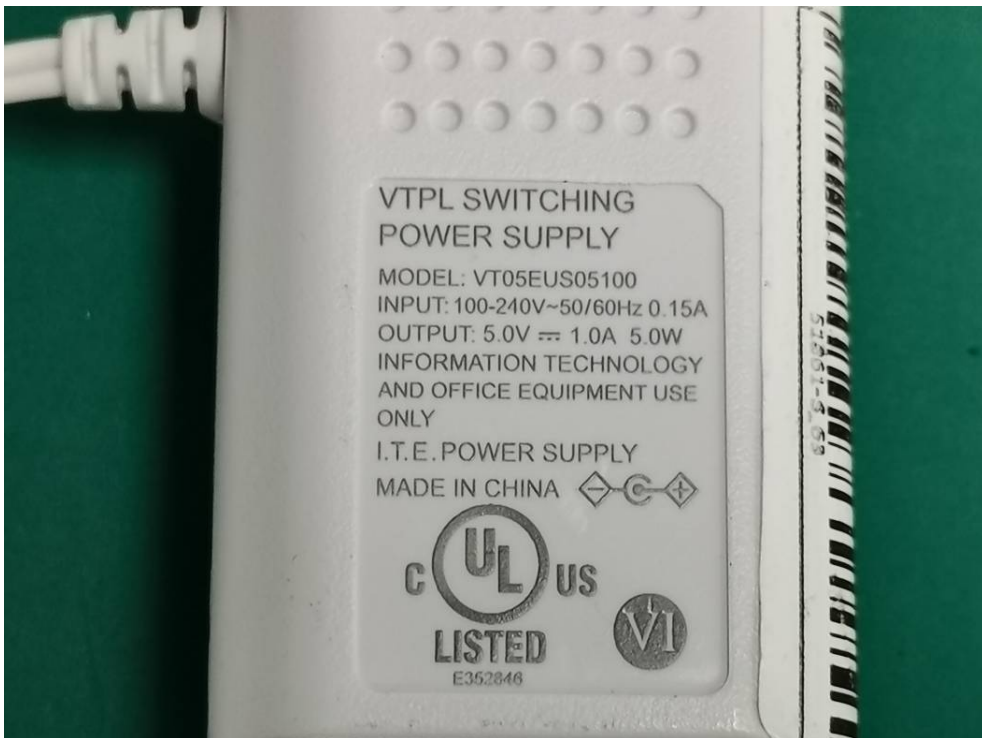

EXHIBIT B - EUT EXTERNAL PHOTOGRAPHS

Adapter1-Model: VT05EUS05100

Adapter2-Model: S005BNU0500100