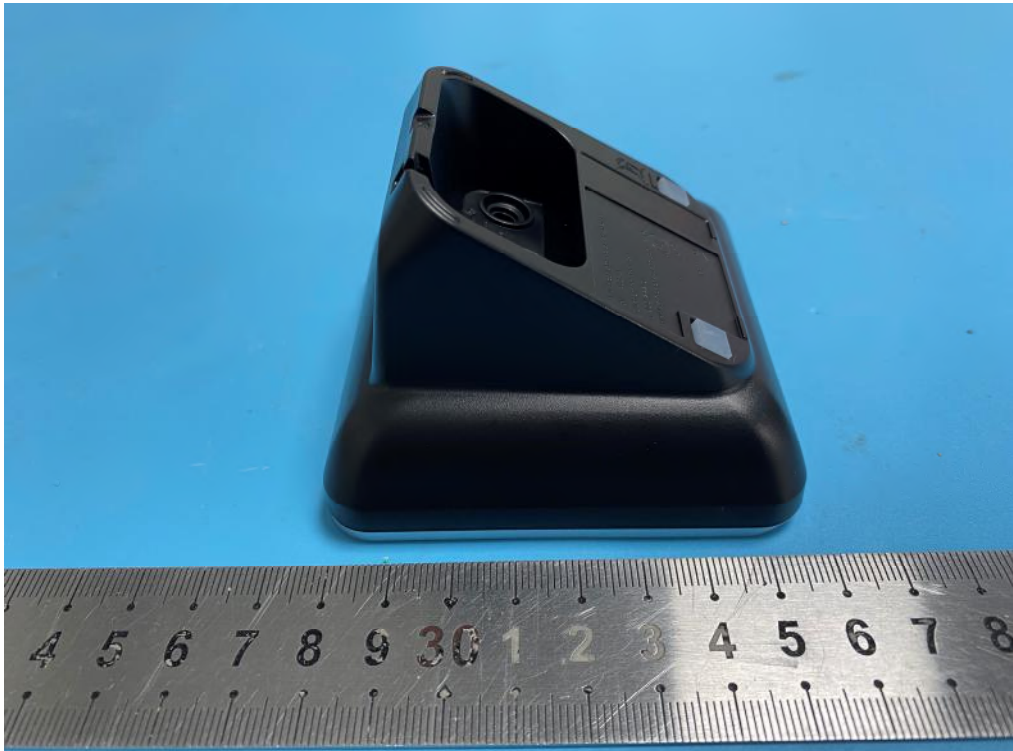

External Photos

Handset:

Charger:

Adapter 1:

Adapter 2:

Adapter 3: