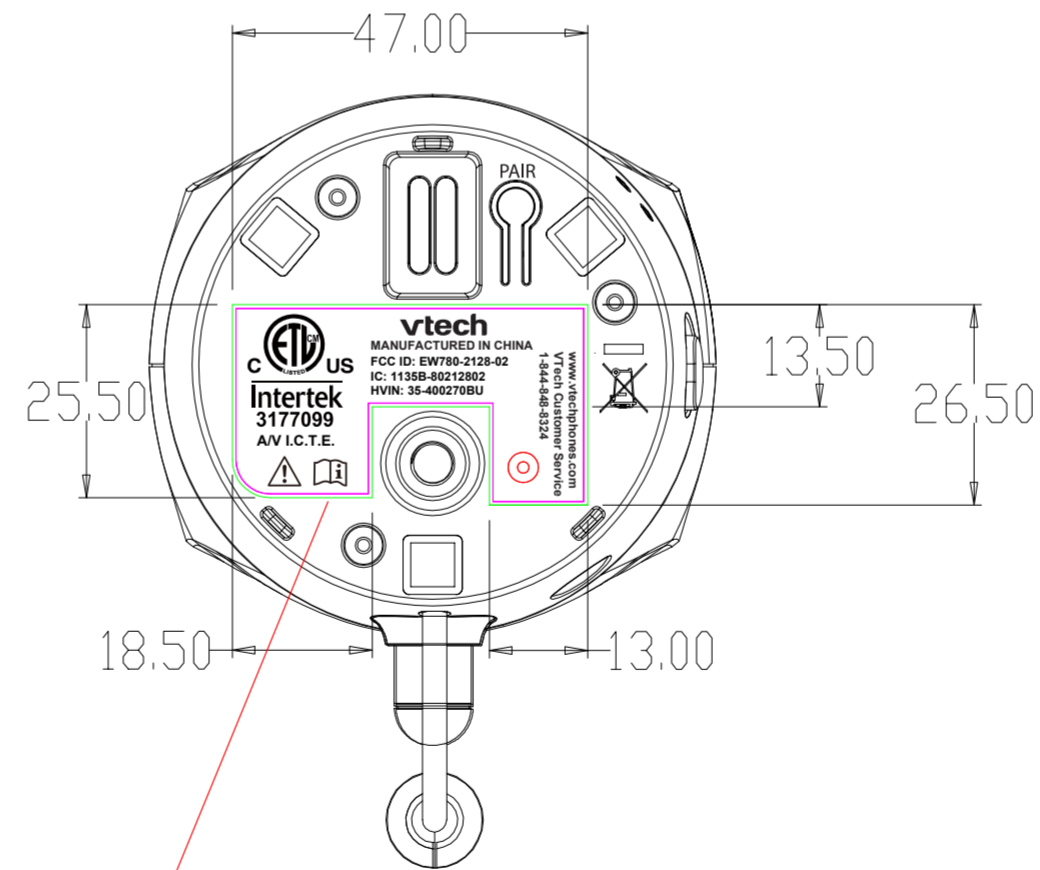

BU

Label
28.4X19.4,mm

Label
SIZE: 46 X 25.5 mm