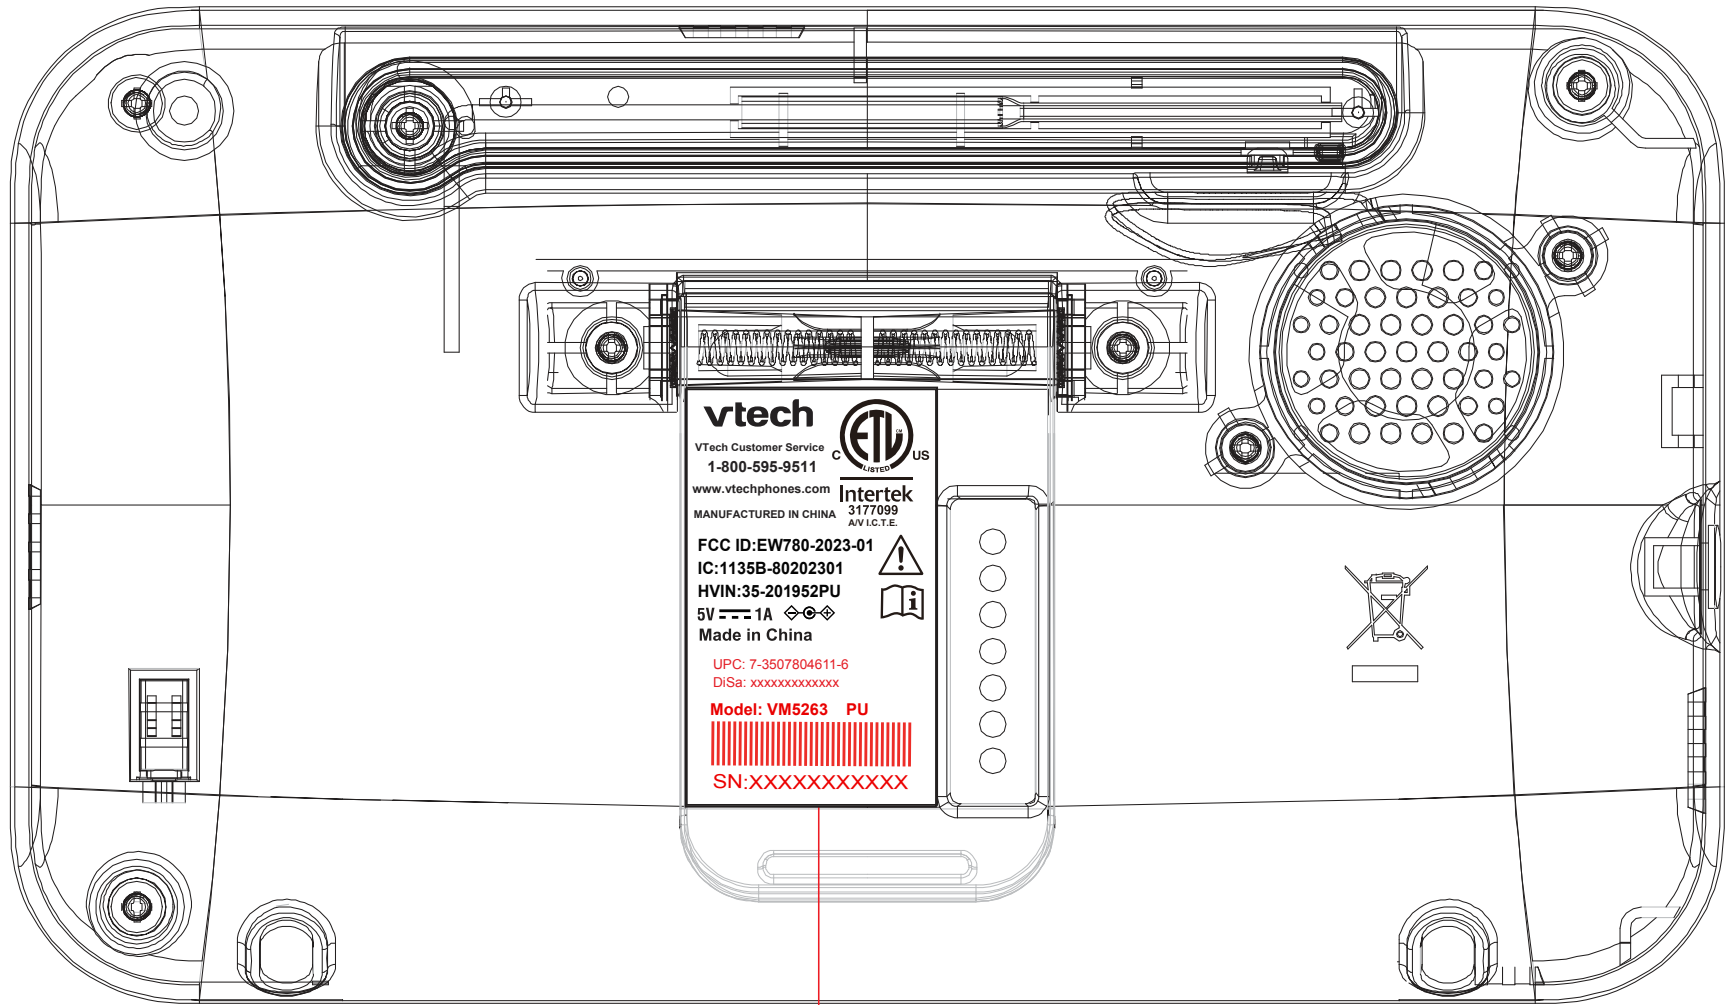

vtech
VTech Customer Service
1-800-595-9511
www.vtechphones.com
MANUFACTURED IN CHINA
FCC ID:EW780-2023-01
IC:1135B-80202301
HVIN:35-201952PU
5V 1A
Made in China
UPC: 7-3507804611-6
DiSa: xxxxxxxxxxxx
Model: VM5263 PU

SN:XXXXXXXXXX

vtech
VTech Customer Service
1-800-595-9511
www.vtechphones.com
MANUFACTURED IN CHINA
FCC ID:EW780-2023-01
IC:1135B-80202301
HVIN:35-201952PU
5V 1A
Made in China
UPC: 7-3507804611-6
DiSa: xxxxxxxxxxxx
Model: VM5263 PU

SN:XXXXXXXXXX

vtech
VTech Customer Service
1-800-595-9511
www.vtechphones.com
MANUFACTURED IN CHINA
FCC ID:EW780-2023-01
IC:1135B-80202301
HVIN:35-201952PU
5V 1A
Made in China
UPC: 7-3507804611-6
DiSa: xxxxxxxxxxxx
Model: VM5263-2 PU

SN:XXXXXXXXXX