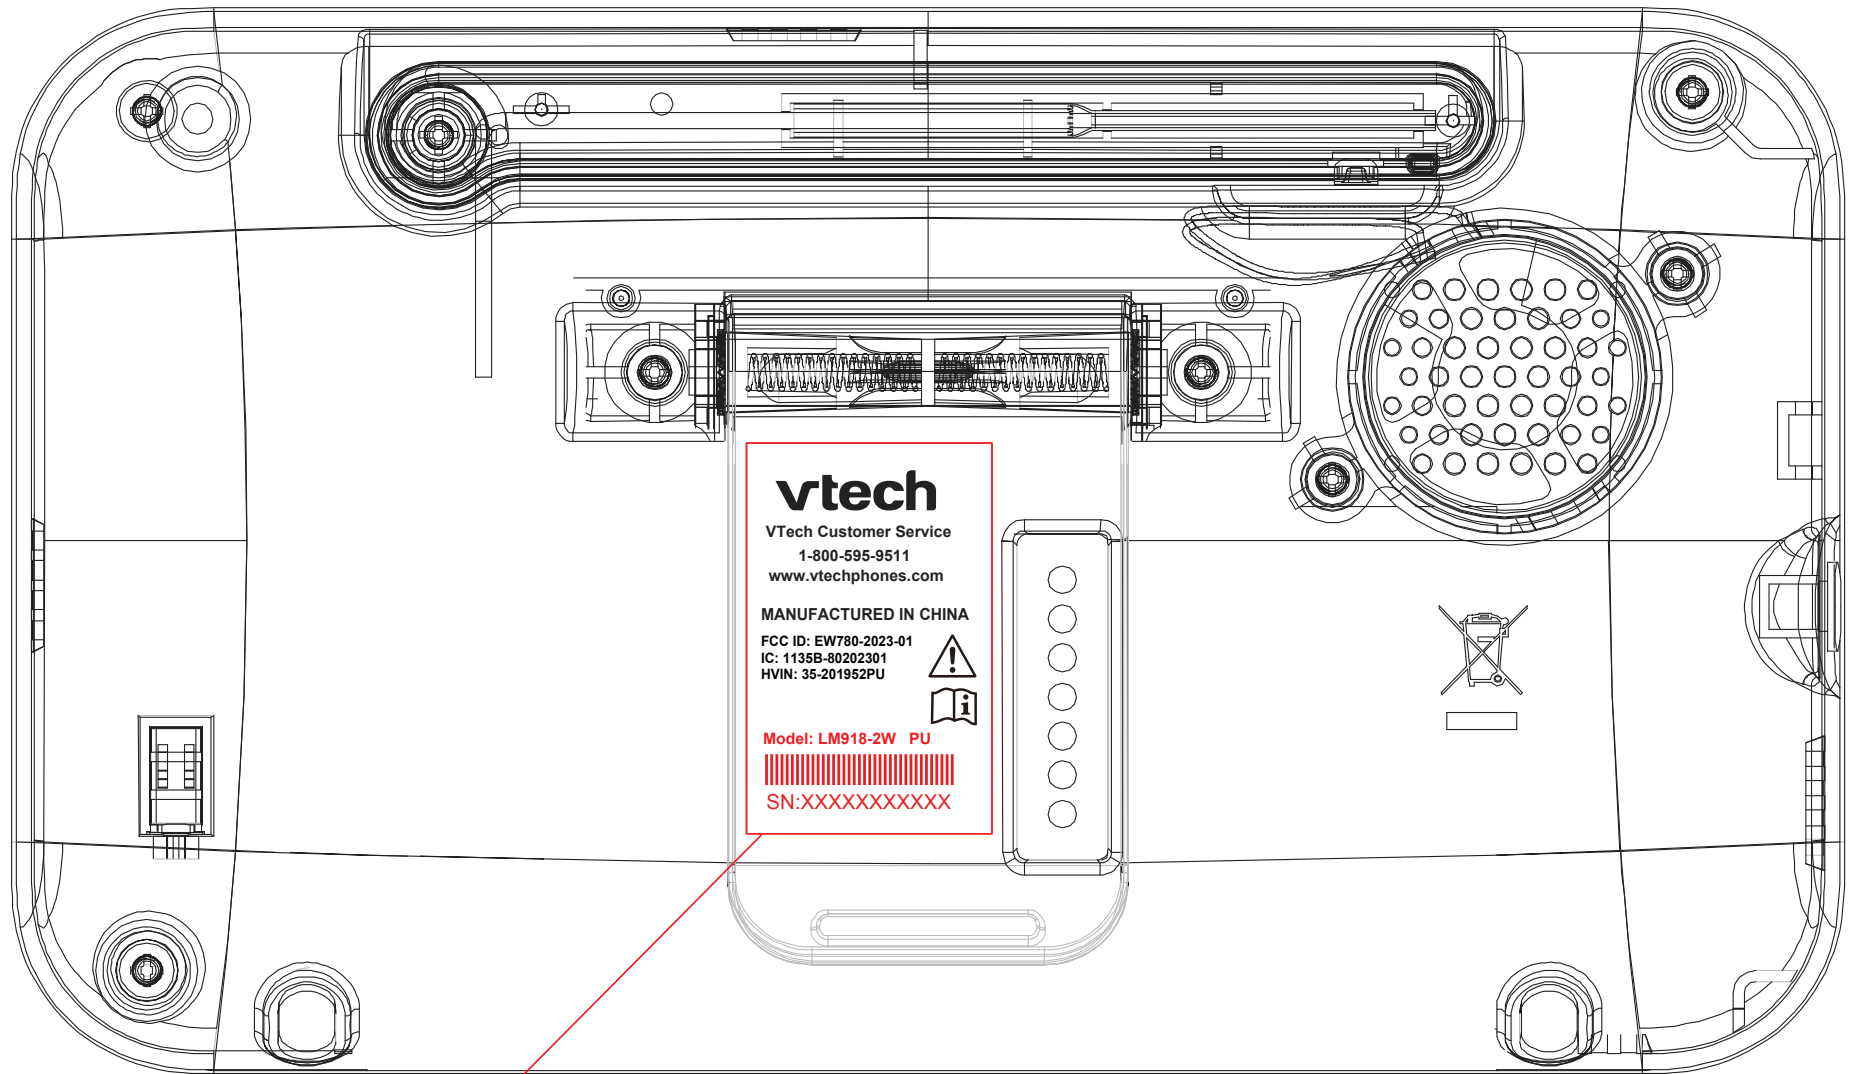

PU LABEL
SIZE: 22X35mm
50# UL Approved PET

vtech
VTech Customer Service
1-800-595-9511
www.vtechphones.com

MANUFACTURED IN CHINA
FCC ID: EW780-2023-01
IC: 1135B-80202301
HVIN: 35-201952PU

Model: VM5463 PU
|||||
SN:XXXXXXXXXX

vtech
VTech Customer Service
1-800-595-9511
www.vtechphones.com

MANUFACTURED IN CHINA
FCC ID: EW780-2023-01
IC: 1135B-80202301
HVIN: 35-201952PU

Model: VM5463-2 PU
|||||
SN:XXXXXXXXXX

PU LABEL
SIZE: 22X35mm
50# UL Approved PET