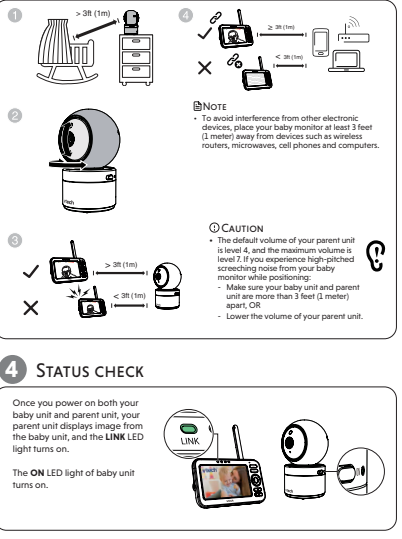

STATUS CHECK

BASIC OPERATION - PARENT UNIT

Adjust speaker volume, Zoom, Use the menu, Turn off the screen. Includes diagrams of the parent unit and instructions for each function.

OVERVIEW - BABY UNIT

Overview of the baby unit with numbered callouts (1-12) for: Light sensor, Camera lens, Microphone, On/Off switch, On/Off LED light, Light projector, Speaker, Projection light on/off key, Night light on/off key, Power jack, Slots for wall mounting.

OVERVIEW - PARENT UNIT

Overview of the parent unit with numbered callouts (1-12) for: LED lights, LCD display, Microphone, POWER, MENU/SELECT, Arrow keys, Volume, VIEW/LCD ON/OFF, /EXIT, RESET, Stand, Power jack.

PARENT UNIT ICONS

Main menu icons for Brightness, Camera, Lullaby, Night light, Alert tone settings, Sound activation - screen and audio, Projection, Temperature. Includes sub-menu options and descriptions.

NEED HELP?

For operations and guides to help you operate your video monitor, and for the latest information and support, check out our online help topics and FAQs. Use your smartphone or mobile device to access our online help. Go to <https://help.vtechphones.com/vm5463> or <https://help.vtechphones.com/vm5463-2>. CR