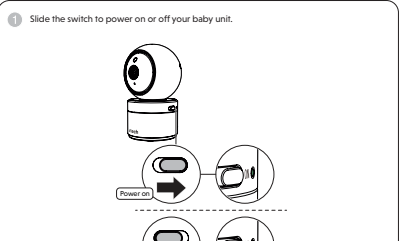

POWER ON OR OFF THE BABY MONITOR