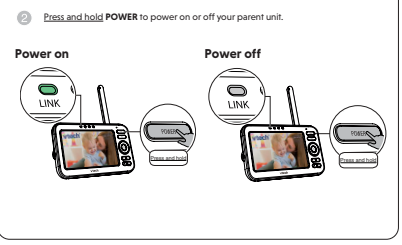

POSITIONING THE BABY MONITOR