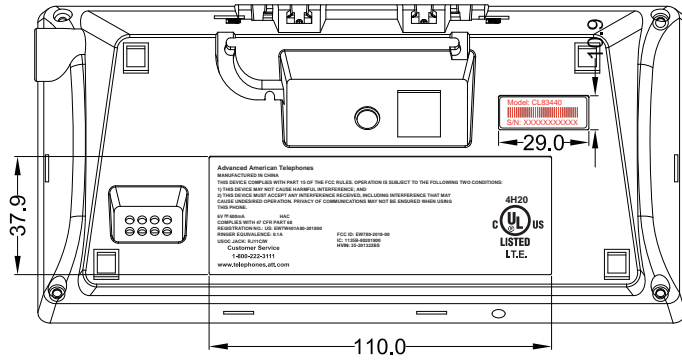

CL83440 CL80110 CL83210 Engraving

BS

SN. label for models (28x10mm)
PN:92-007224-000-100

The red serial number and barcode will be printed in VTT