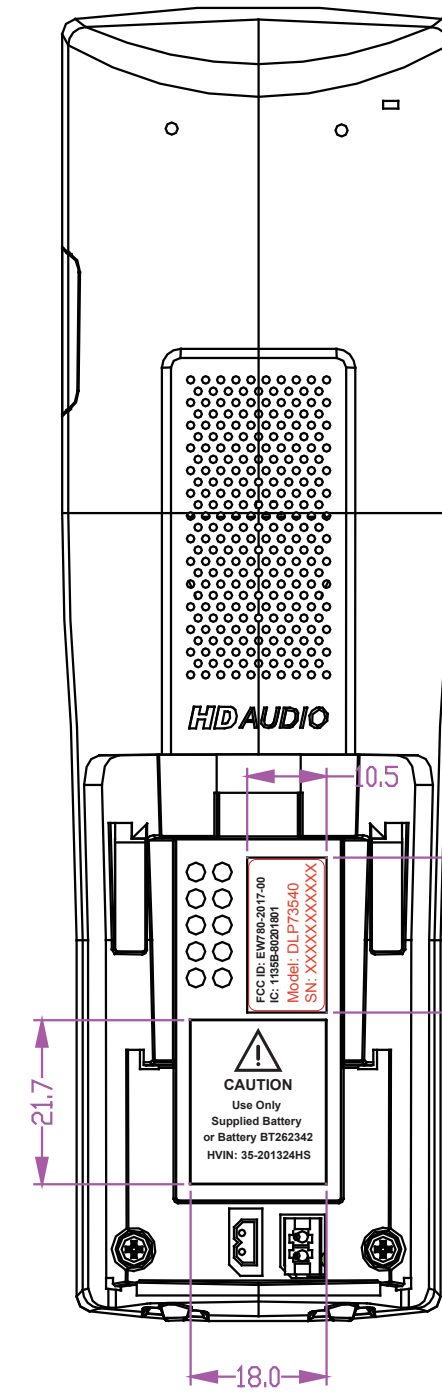

DLP73540 Engraving

BS

SN. label for models (28x10mm)
PN:92-007224-000-100

The red serial number and barcode will be printed in VTT

HS

SN. label for models (20x10mm)
PN:92-xxxxxx-010-100

The red serial number and barcode will be printed in VT