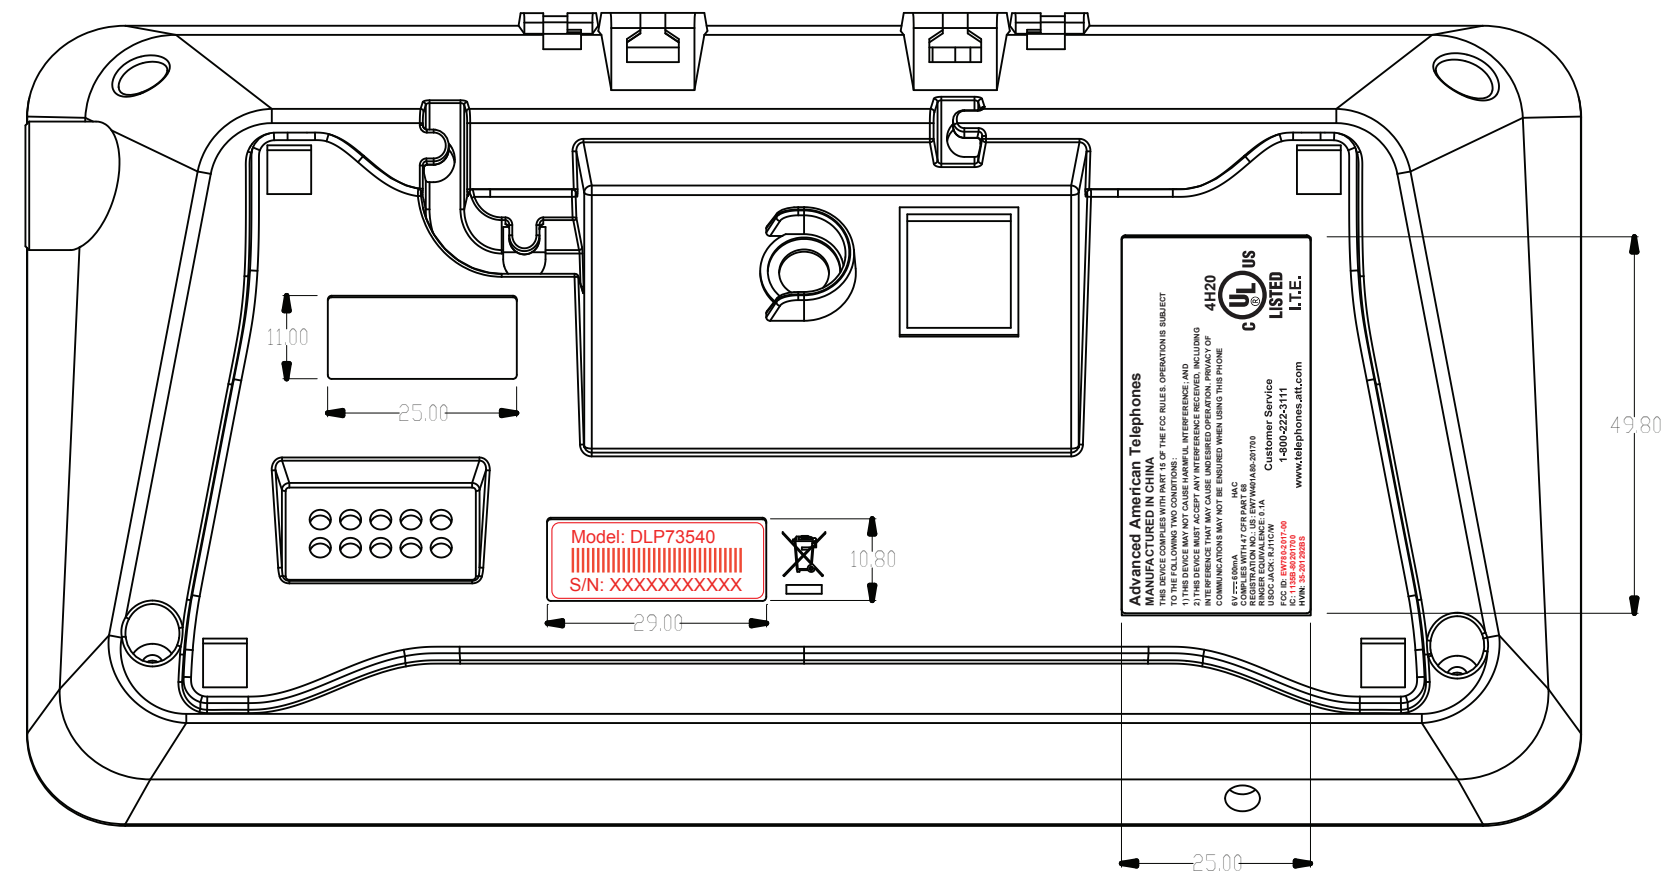

DLP73540 Engraving

BS

SN. label for models (28x10mm)
PN:92-007224-000-100

The red serial number and barcode will be printed in VTT

HS

SN. label for models (20x10mm)
PN:92-xxxxxx-010-100

The red serial number and barcode will be printed in VT