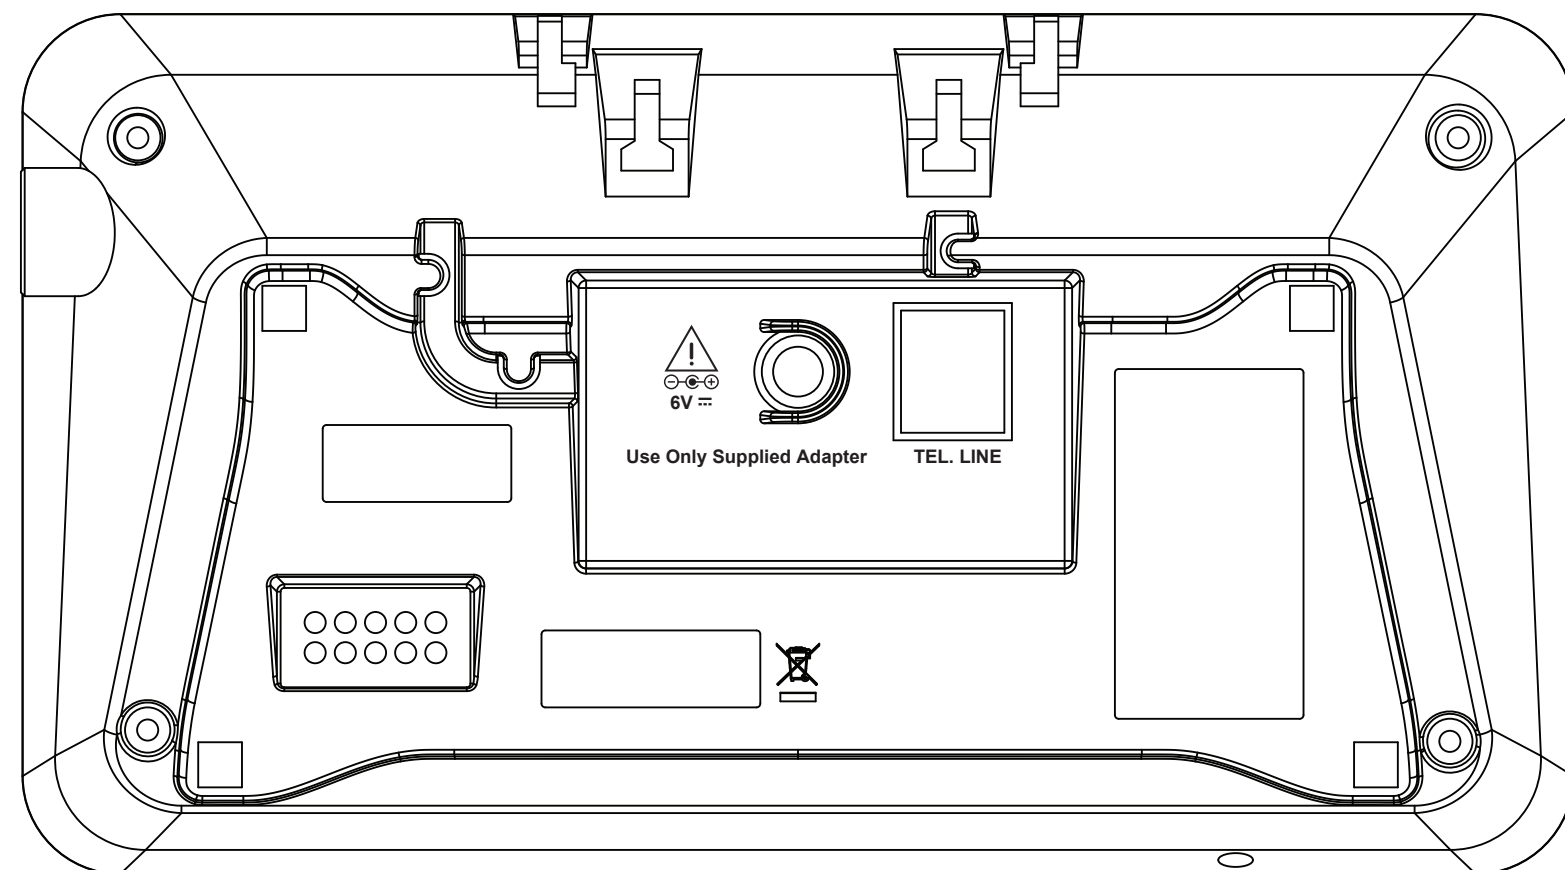

DLP73540 Engraving

BS

SN. label for models (28x10mm)
PN:92-007224-000-100

The red serial number and barcode will be printed in VTT

HS

SN. label for models (20x10mm)
PN:92-xxxxxx-010-100

The red serial number and barcode will be printed in VT