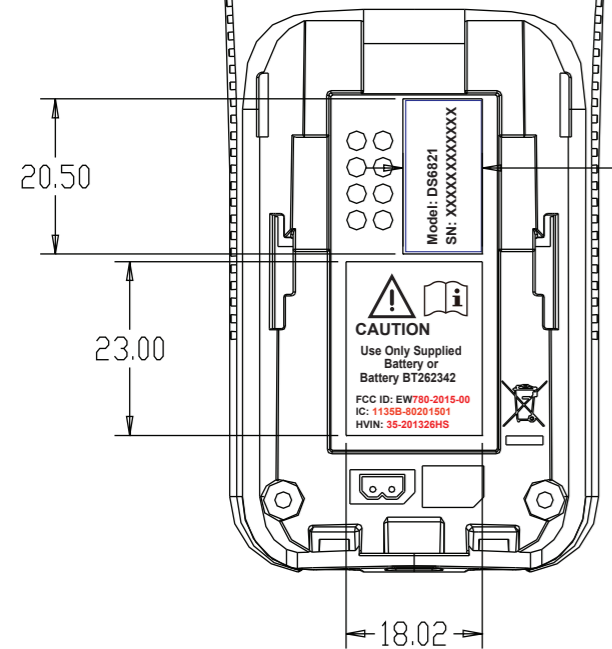

DS6821-x & VS112-x ENGRAVING FILE

SN Label
28X10 mm

Text : Recessed 0.3mm
High Gloss

SN Label
20X10 mm

Text: engraved in raised 0.3mm