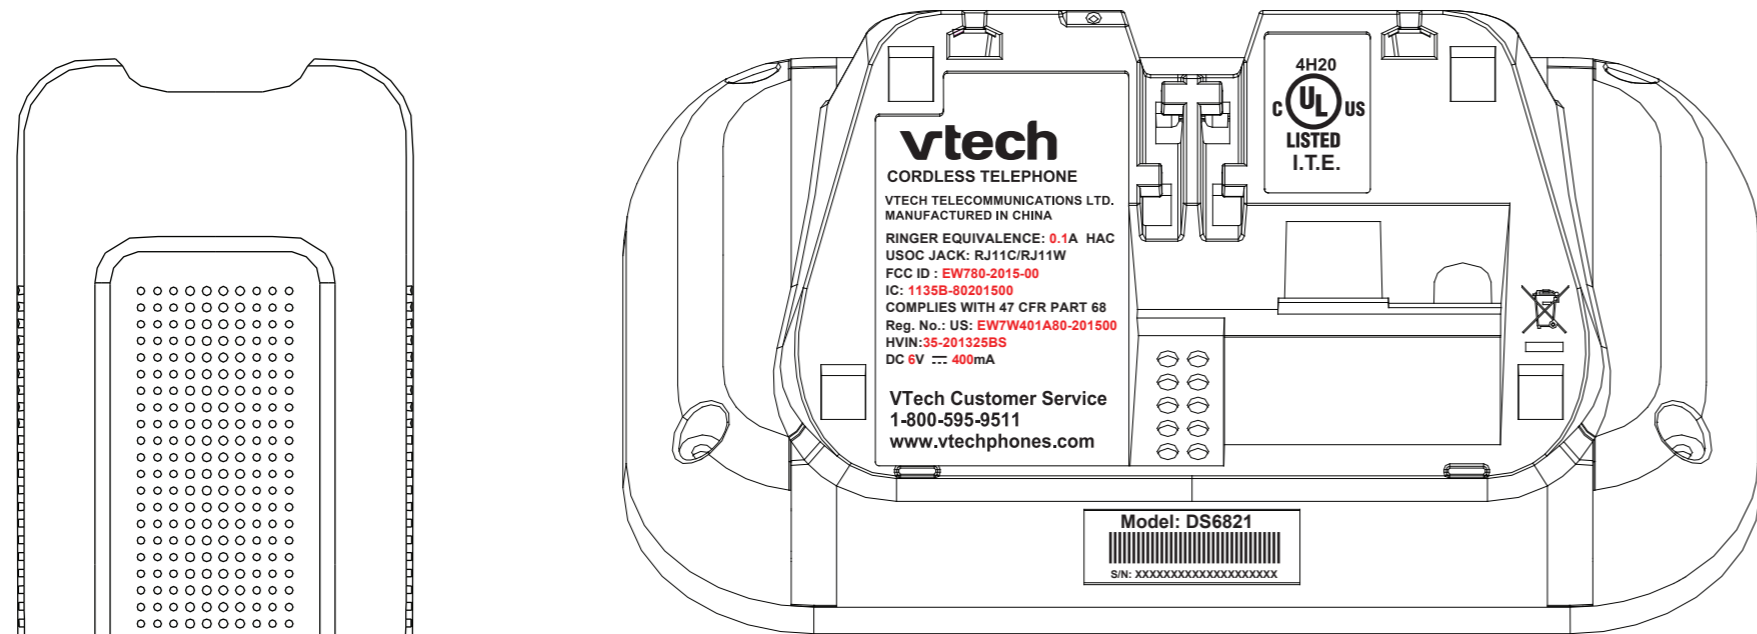

DS6821-x & VS112-x ENGRAVING FILE

SN Label
28X10 mm

Text : Recessed 0.3mm
High Gloss

SN Label
20X10 mm

Text: engraved in raised 0.3mm