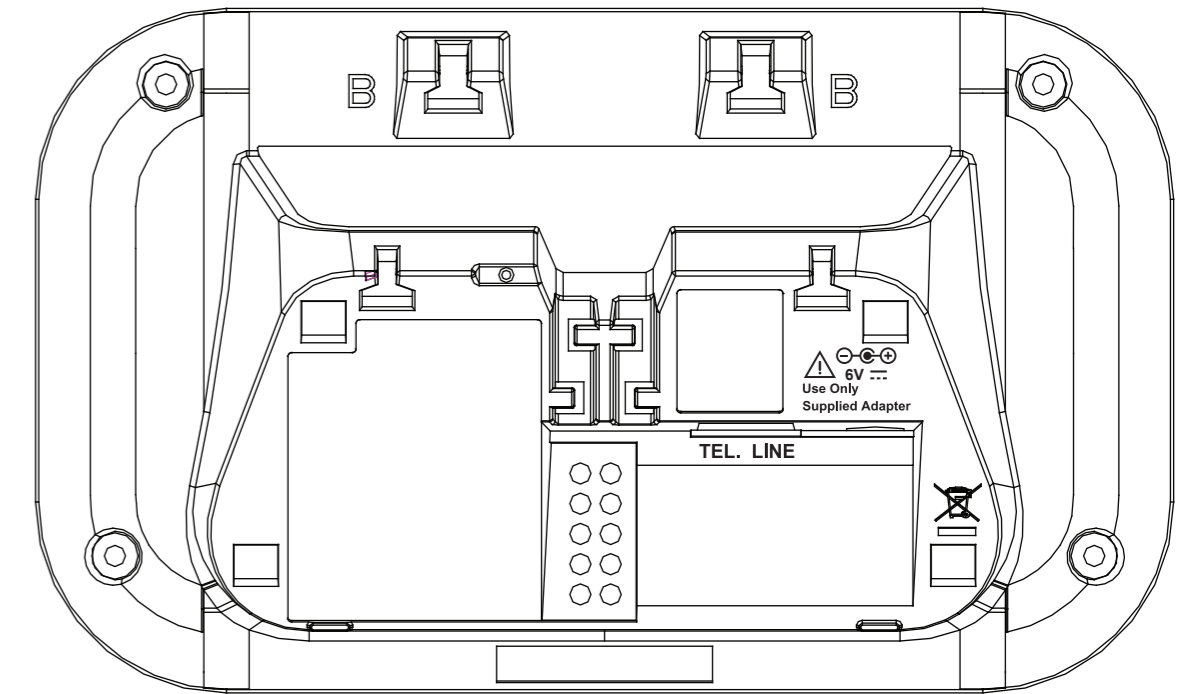

DS6821-x & VS112-x ENGRAVING FILE

SN Label
28X10 mm

Text : Recessed 0.3mm
High Gloss

SN Label
20X10 mm

Text: engraved in raised 0.3mm