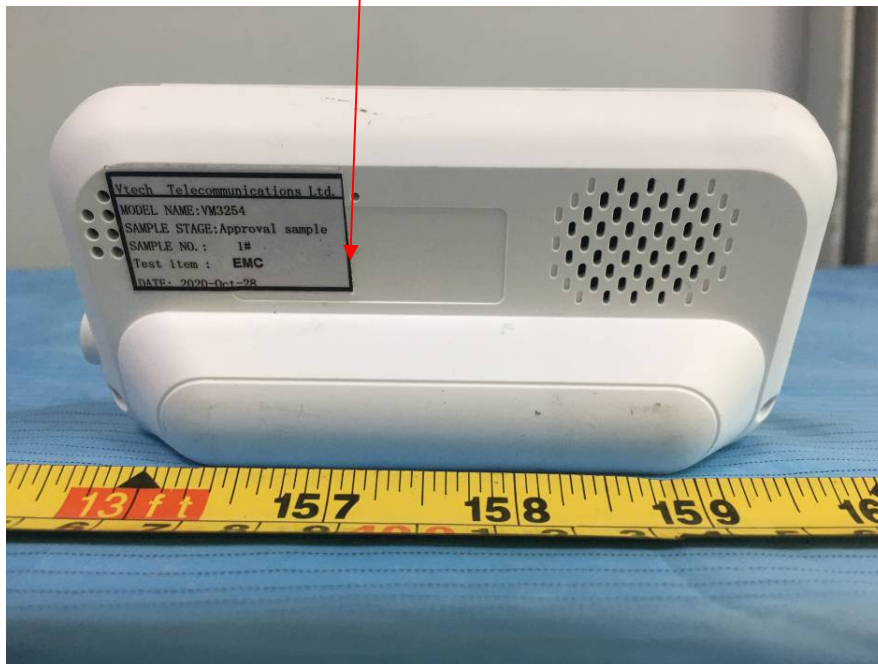

FCC ID Label - Model: VM3262 PU

 MANUFACTURED IN CHINA	VTech Customer Service 1-800-595-9511 www.vtechphones.com	IC: 1135B-80196001 FCC ID: EW780-1960-01 HVIN: 35-201481PU
 	 Intertek 3177099	Model: VM3262 PU SN:XXXXXXXXXXXX

FCC ID Label Location Information