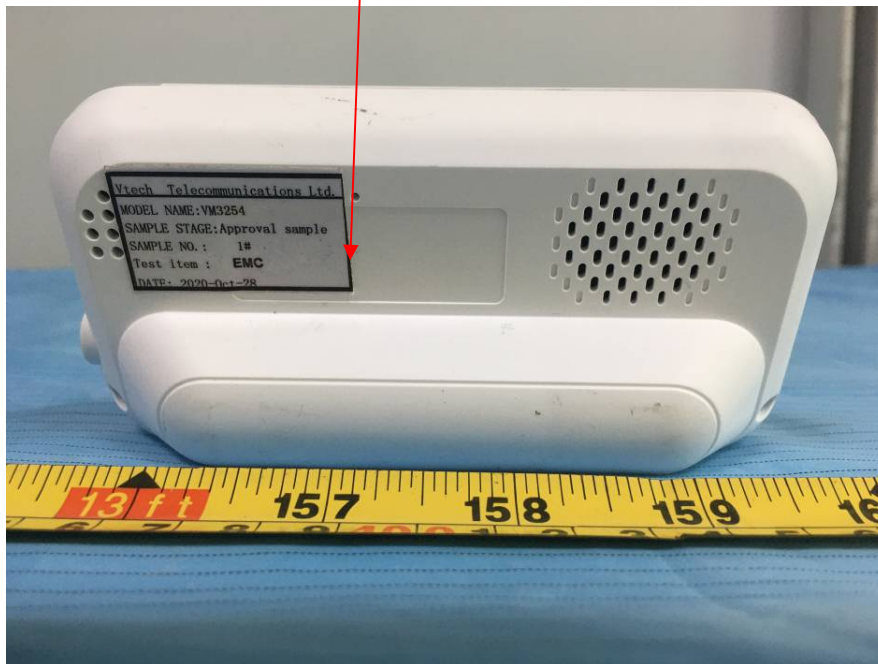

FCC ID Label - Model: VM3256 PU

 MANUFACTURED IN CHINA	VTech Customer Service 1-800-595-9511 www.vtechphones.com	IC: 1135B-80196001 FCC ID: EW780-1960-01 HVIN: 35-201481PU
 	 C LISTED US Intertek 3177099	Model: VM3256 PU SN:XXXXXXXXXXXX

FCC ID Label Location Information