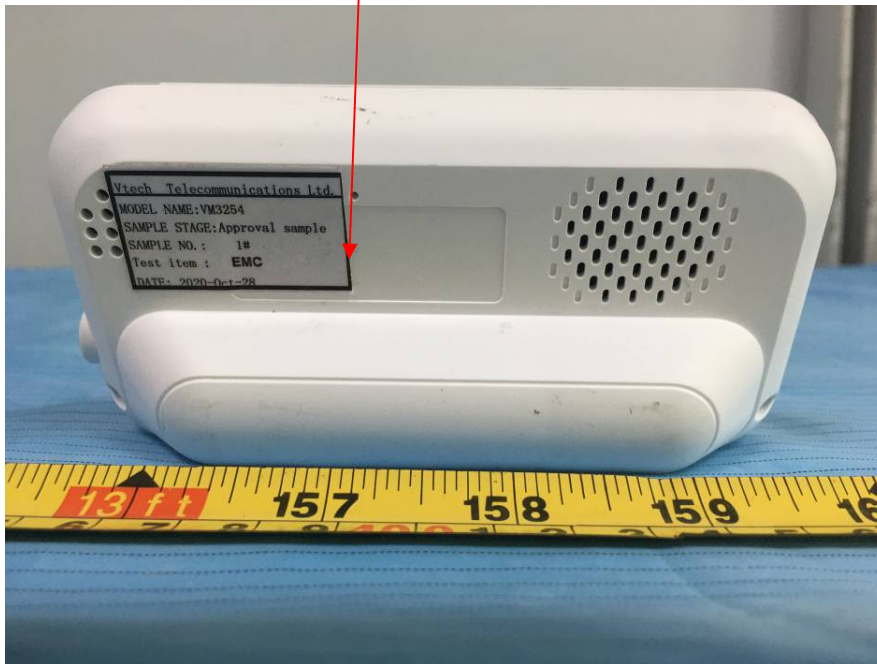

FCC ID Label - Model: VM923-2 PU

 MANUFACTURED IN CHINA	VTech Customer Service 1-800-595-9511 www.vtechphones.com	IC: 1135B-80196001 FCC ID: EW780-1960-01 HVIN: 35-201481PU
 	 Intertek 3177099	Model: VM923-2 PU SN:XXXXXXXXXXXX

FCC ID Label Location Information