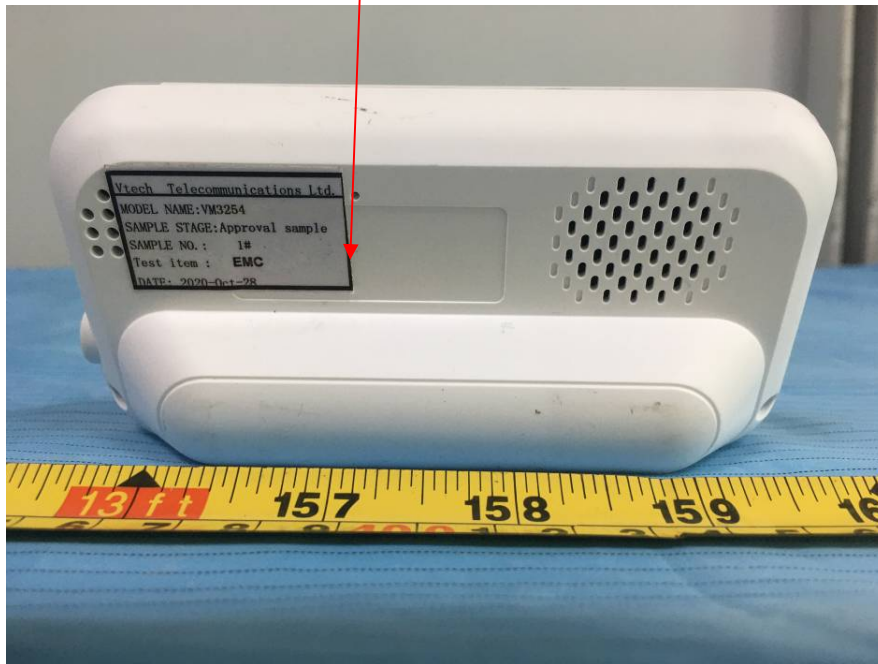

FCC ID Label - Model: VM3256-2 PU

vtech MANUFACTURED IN CHINA	VTech Customer Service 1-800-595-9511 www.vtechphones.com	IC: 1135B-80196001 FCC ID: EW780-1960-01 HVIN: 35-201481PU
 	 Intertek 3177099	Model: VM3256-2 PU SN:XXXXXXXXXXXX

FCC ID Label Location Information