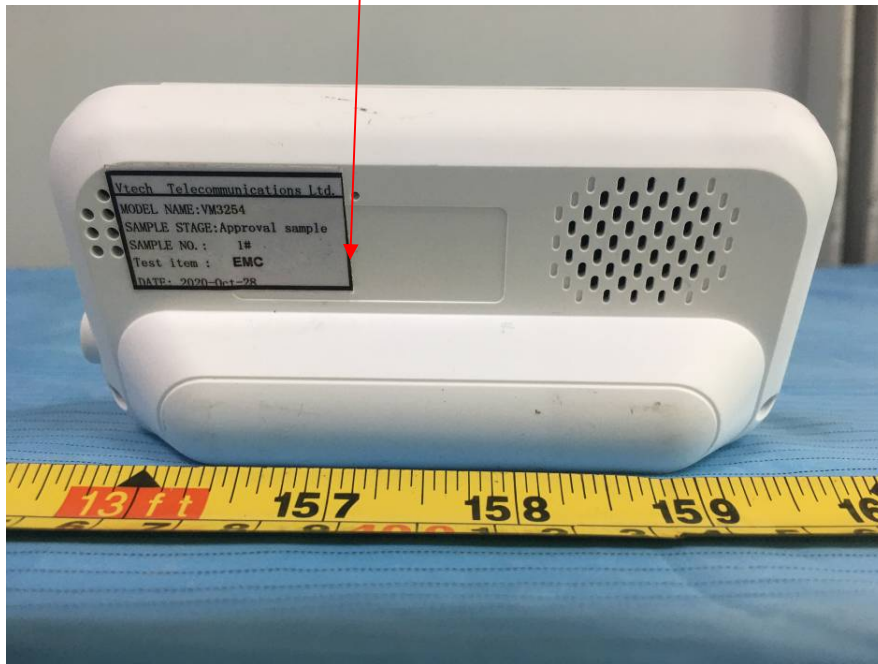

## EXHIBIT A - FCC ID LABEL AND LOCATION

### FCC ID Label - Model: VM3254 PU

### FCC ID Label Location Information

FCC ID Label - Model: VM3254-2 PU

|  |  |   |
|--|--|---|
| <br>MANUFACTURED IN CHINA   | VTech Customer Service<br>1-800-595-9511<br>www.vtechphones.com  | IC: 1135B-80196001<br>FCC ID: EW780-1960-01<br>HVIN: 35-201481PU  |
| <br> | <br>Intertek<br>3177099 | Model: VM3254-2 PU<br><br>SN:XXXXXXXXXXXX |

FCC ID Label Location Information

FCC ID Label - Model: VM819 PU

|  |  |  |   |  |  |
|--|--|--|---|--|--|
| <br>MANUFACTURED IN CHINA | <br> | <br>C <b>Intertek</b> US<br>3177099 | VTech Customer Service<br>1-800-595-9511<br>www.vtechphones.com | IC: 1135B-80196001<br>FCC ID: EW780-1960-01<br>HVIN: 35-201481PU | <b>Model: VM819 PU</b><br><br><b>SN:XXXXXXXXXXXX</b> |
|--|--|--|---|--|--|