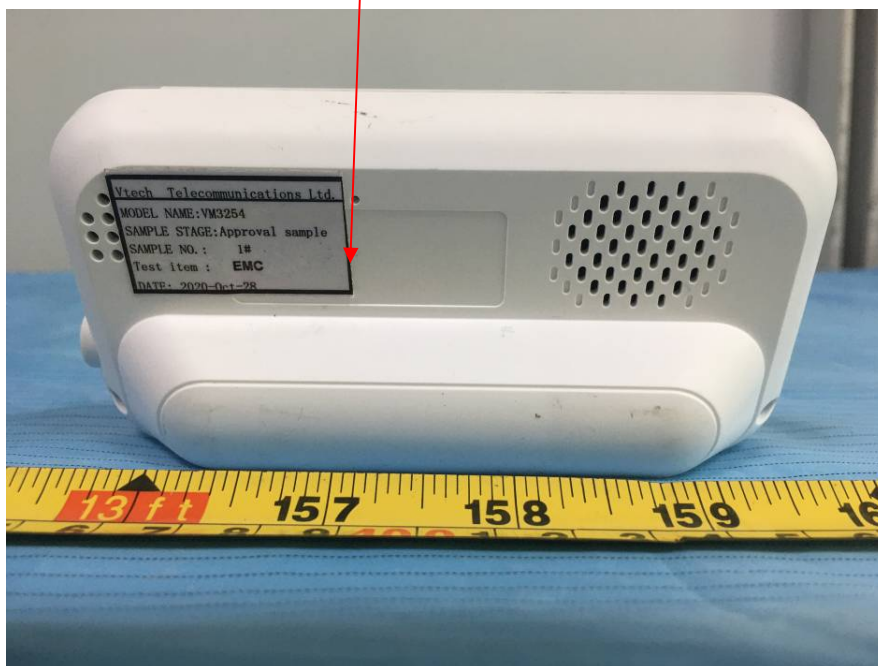

FCC ID Label - Model: VM819 PU

 MANUFACTURED IN CHINA	 	 C Intertek US 3177099	VTech Customer Service 1-800-595-9511 www.vtechphones.com	IC: 1135B-80196001 FCC ID: EW780-1960-01 HVIN: 35-201481PU	Model: VM819 PU SN:XXXXXXXXXXXX

FCC ID Label Location Information