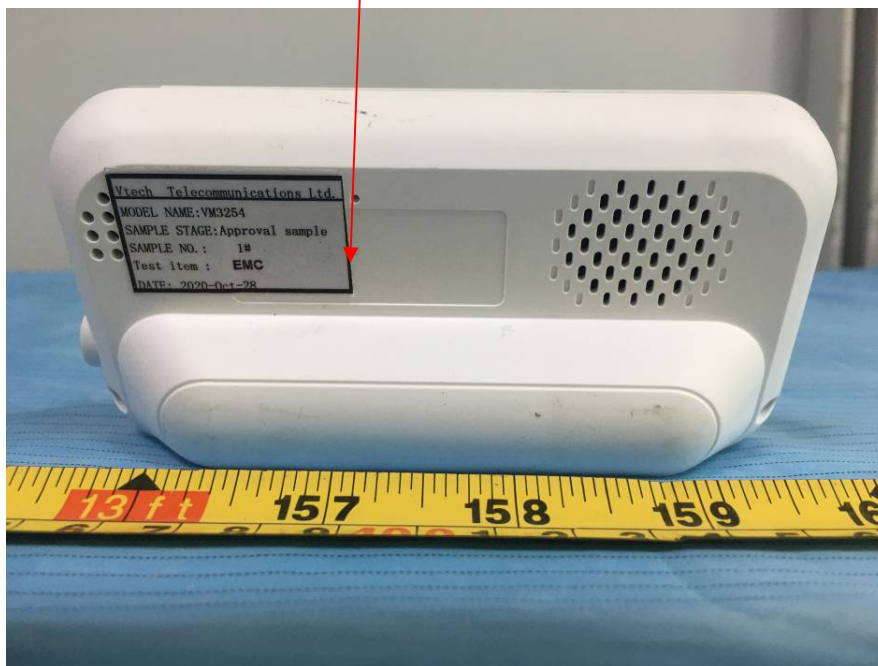

FCC ID Label - Model: VM3262-2 PU

 MANUFACTURED IN CHINA	VTech Customer Service 1-800-595-9511 www.vtechphones.com	IC: 1135B-80196001 FCC ID: EW780-1960-01 HVIN: 35-201481PU
 	 Intertek 3177099	Model: VM3262-2 PU SN:XXXXXXXXXXXX

FCC ID Label Location Information

The label shown shall be permanently affixed at a conspicuous location on the device and be readily visible to the user at the time purchase (Labeling requirements per 2.925)