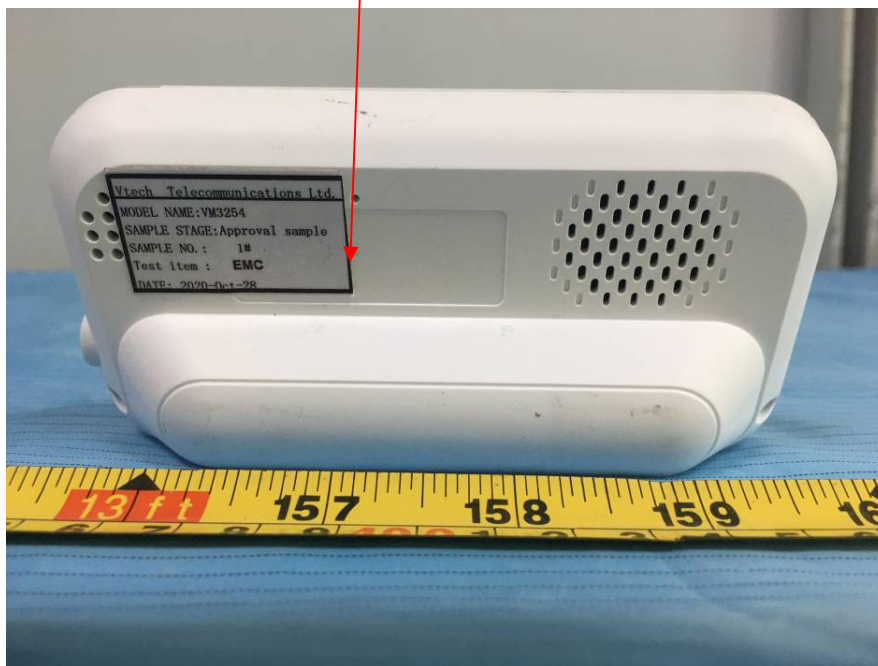

FCC ID Label - Model: VM819-2 PU

 MANUFACTURED IN CHINA	VTech Customer Service 1-800-595-9511 www.vtechphones.com	IC: 1135B-80196001 FCC ID: EW780-1960-01 HVIN: 35-201481PU
 	 Intertek 3177099	Model: VM819-2 PU SN:XXXXXXXXXXXX

FCC ID Label Location Information