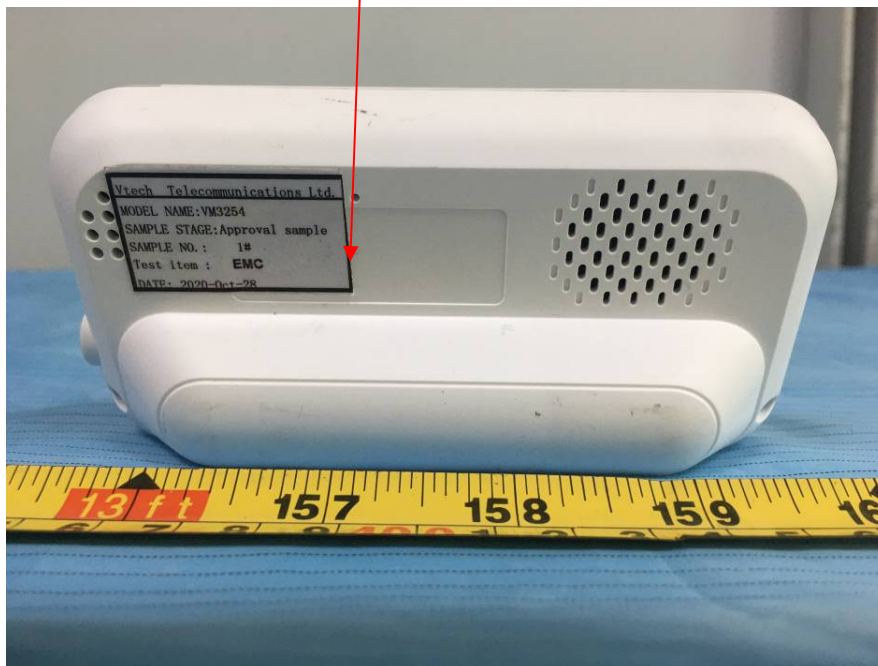

## EXHIBIT A - FCC ID LABEL AND LOCATION

### FCC ID Label - Model: VM3254 PU

### FCC ID Label Location Information

FCC ID Label - Model: VM3254-2 PU

|  |  |   |
|--|--|---|
| <br>MANUFACTURED IN CHINA   | VTech Customer Service<br>1-800-595-9511<br>www.vtechphones.com  | IC: 1135B-80196001<br>FCC ID: EW780-1960-01<br>HVIN: 35-201481PU  |
| <br> | <br>Intertek<br>3177099 | Model: VM3254-2 PU<br><br>SN:XXXXXXXXXXXX |

FCC ID Label Location Information

FCC ID Label - Model: VM819 PU

|  |  |  |   |  |  |
|--|--|--|---|--|--|
| <br>MANUFACTURED IN CHINA | <br> | <br>C <b>Intertek</b> US<br>3177099 | VTech Customer Service<br>1-800-595-9511<br>www.vtechphones.com | IC: 1135B-80196001<br>FCC ID: EW780-1960-01<br>HVIN: 35-201481PU | <b>Model: VM819 PU</b><br><br><b>SN:XXXXXXXXXXXX</b> |
|--|--|--|---|--|--|