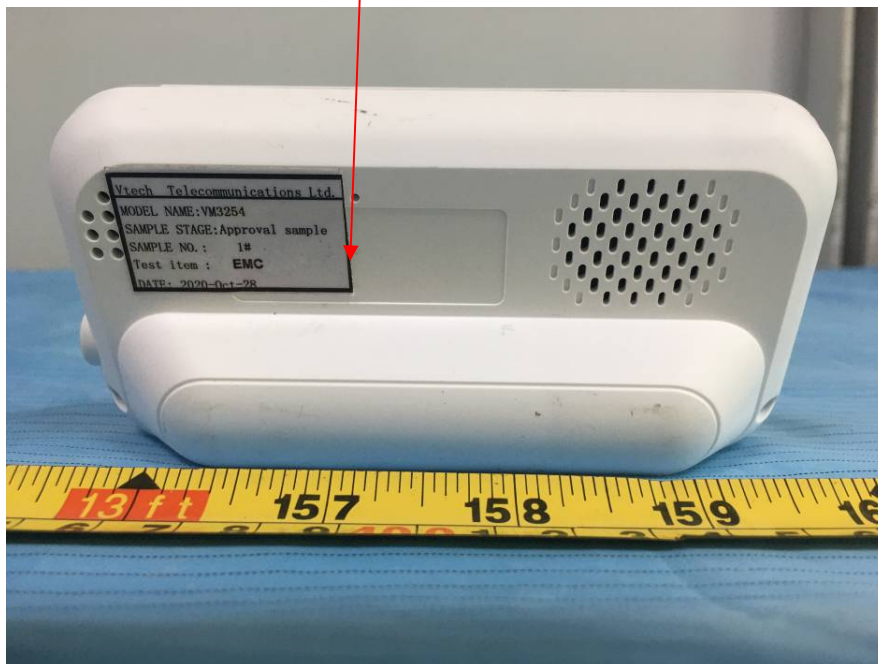

FCC ID Label - Model: VM923 PU

 MANUFACTURED IN CHINA	 	 C US Intertek 3177099	VTech Customer Service 1-800-595-9511 www.vtechphones.com	IC: 1135B-80196001 FCC ID: EW780-1960-01 HVIN: 35-201481PU	Model: VM923 PU SN:XXXXXXXXXXXX

FCC ID Label Location Information