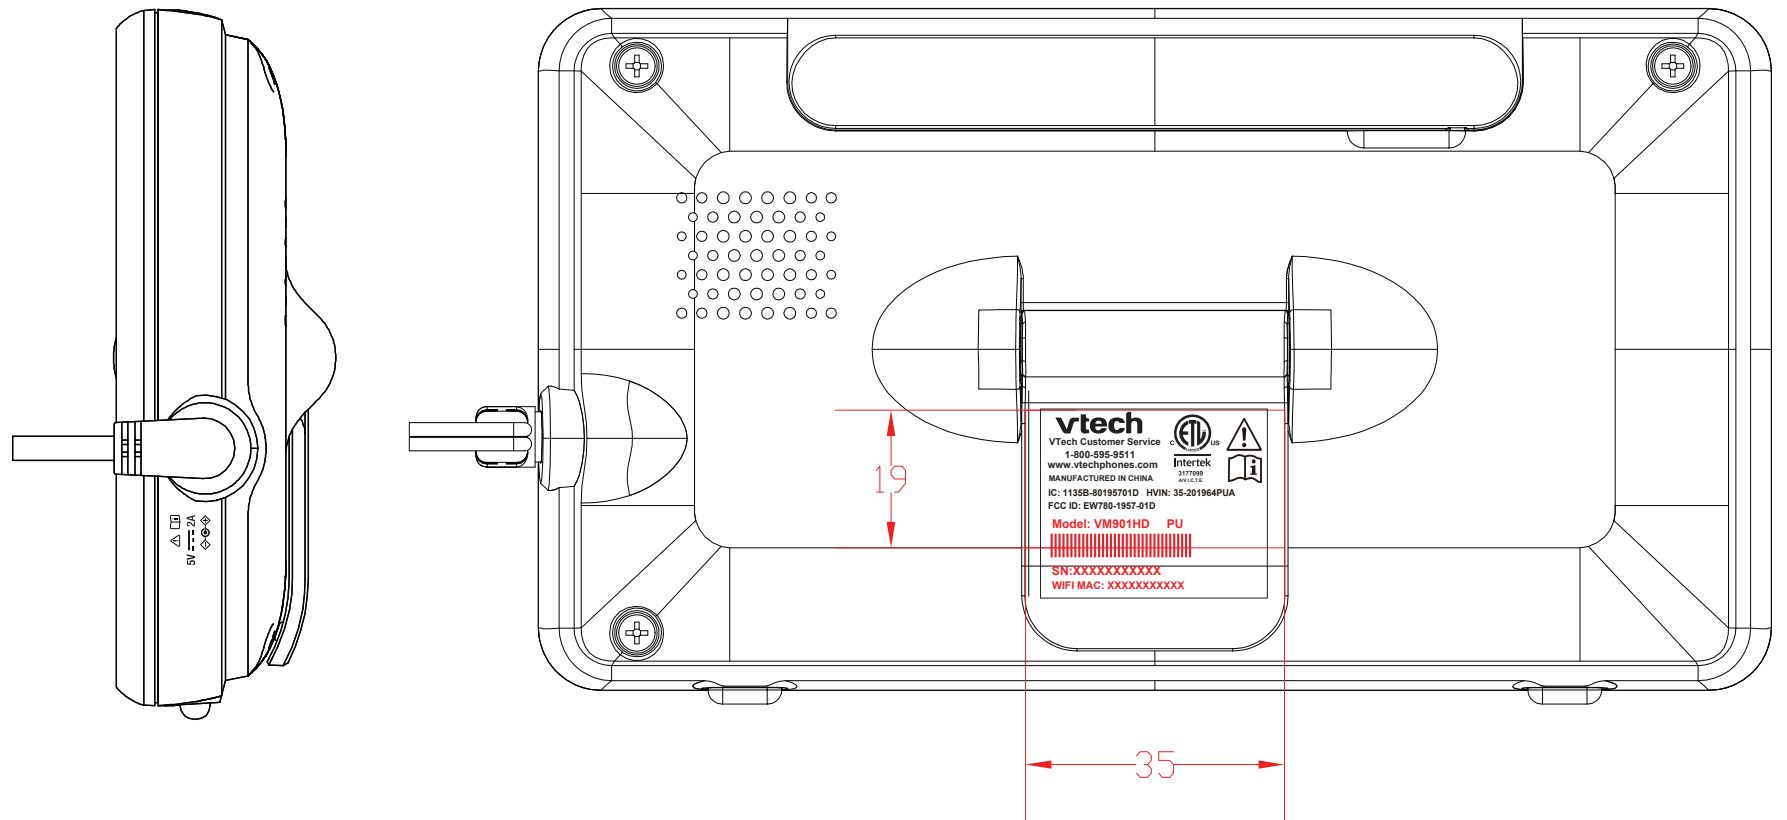

WM901HD Engraving label

PU

PU LBL
30X25 mm
50# PET

Remark: The compliance statement is placed on the manual due to the lack of display surface.