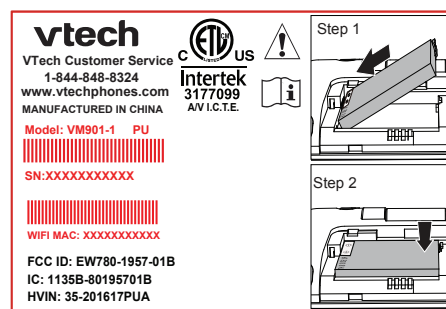

WM901 Engraving label

PU

PU LABEL
SIZE: 58.5X40mm
50# UL Approved PET

Remark: compliance statement was listed in manual due to surface and interface limitation reason.