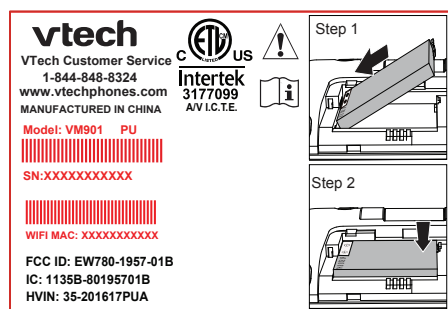

WM901 Engraving label

PU

PU LABEL
SIZE: 58.5X40mm
50# UL Approved PET

Remark: compliance statement was listed in manual due to surface and interface limitation reason.