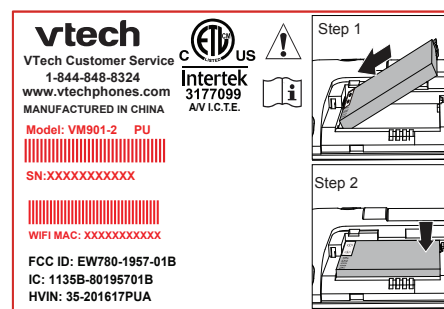

WM901 Engraving label

PU

PU LABEL
SIZE: 58.5X40mm
50# UL Approved PET

Remark: compliance statement was listed in manual due to surface and interface limitation reason.