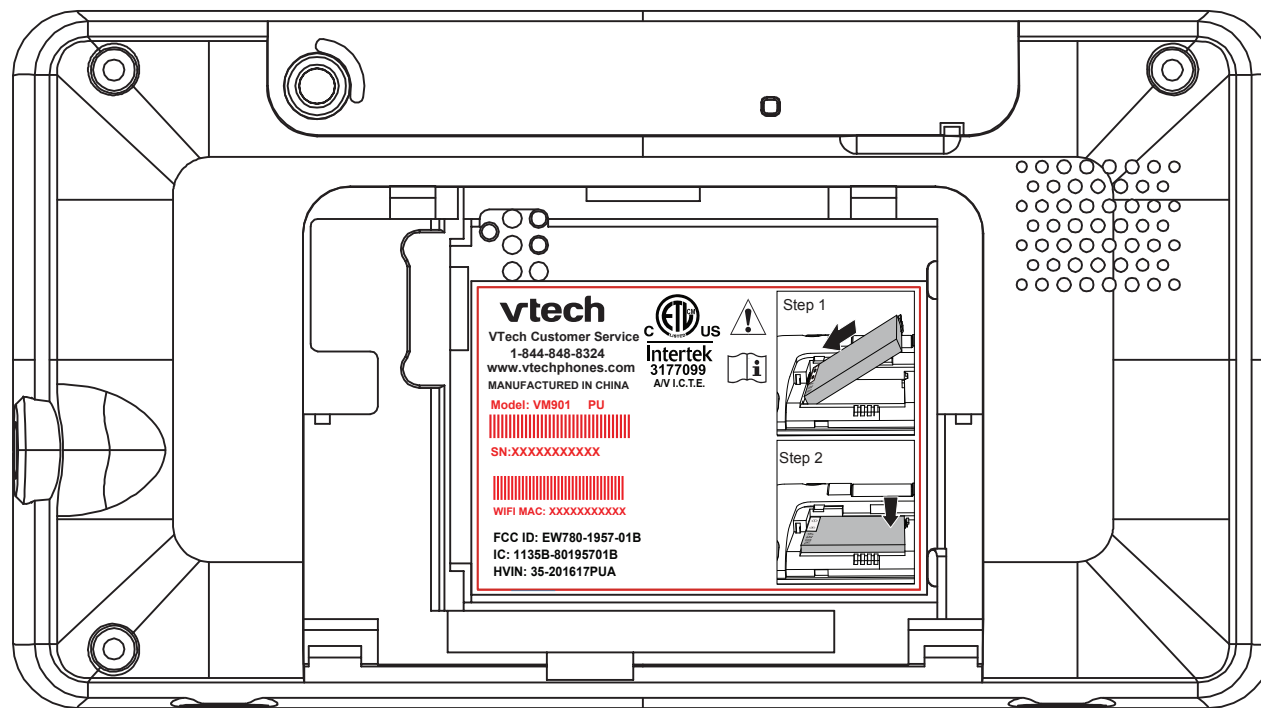

WM901 Engraving label

PU

PU LABEL
SIZE: 58.5X40mm
50# UL Approved PET

Remark: compliance statement was listed in manual due to surface and interface limitation reason.