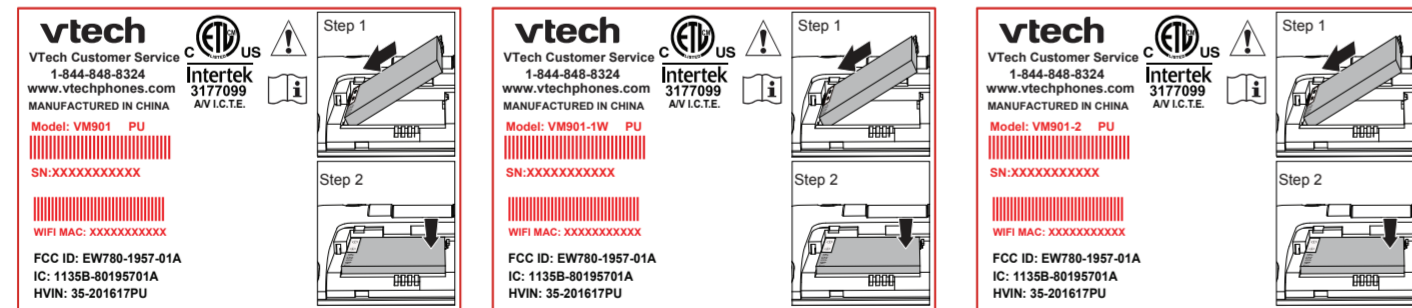

WM901 Engraving label

PU

Remark: compliance statement was listed in manual due to surface and interface limitation reason.

PU LABEL
SIZE: 58.5X40mm
75# UL Approved PET