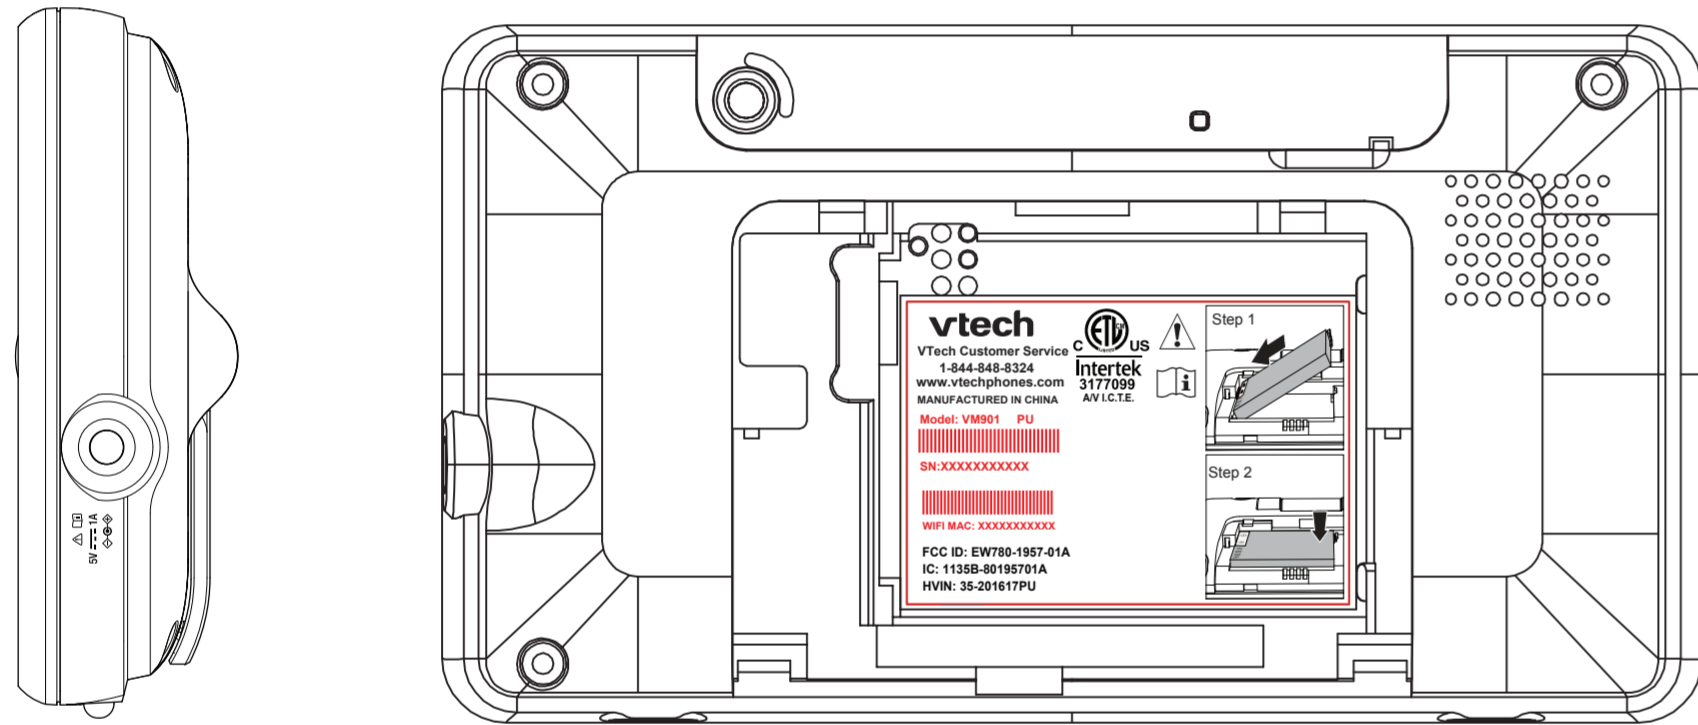

WM901 Engraving label

PU

Remark: compliance statement was listed in manual due to surface and interface limitation reason.

PU LABEL
SIZE: 58.5X40mm
75# UL Approved PET