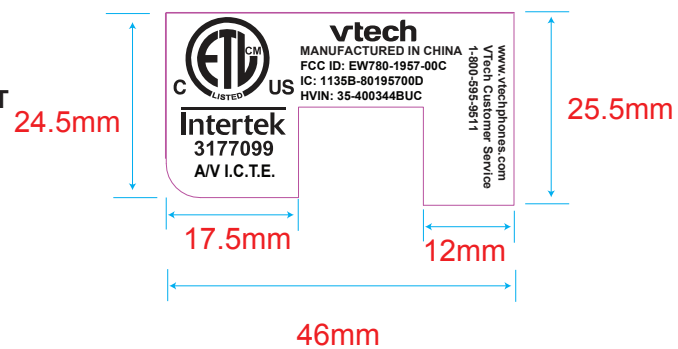

BU

BU LABEL

BU LBL

SIZE: 46 X 25.5 mm
50# UL Approved PET

Remark: The compliance statement is placed on the manual due to the lack of display surface.