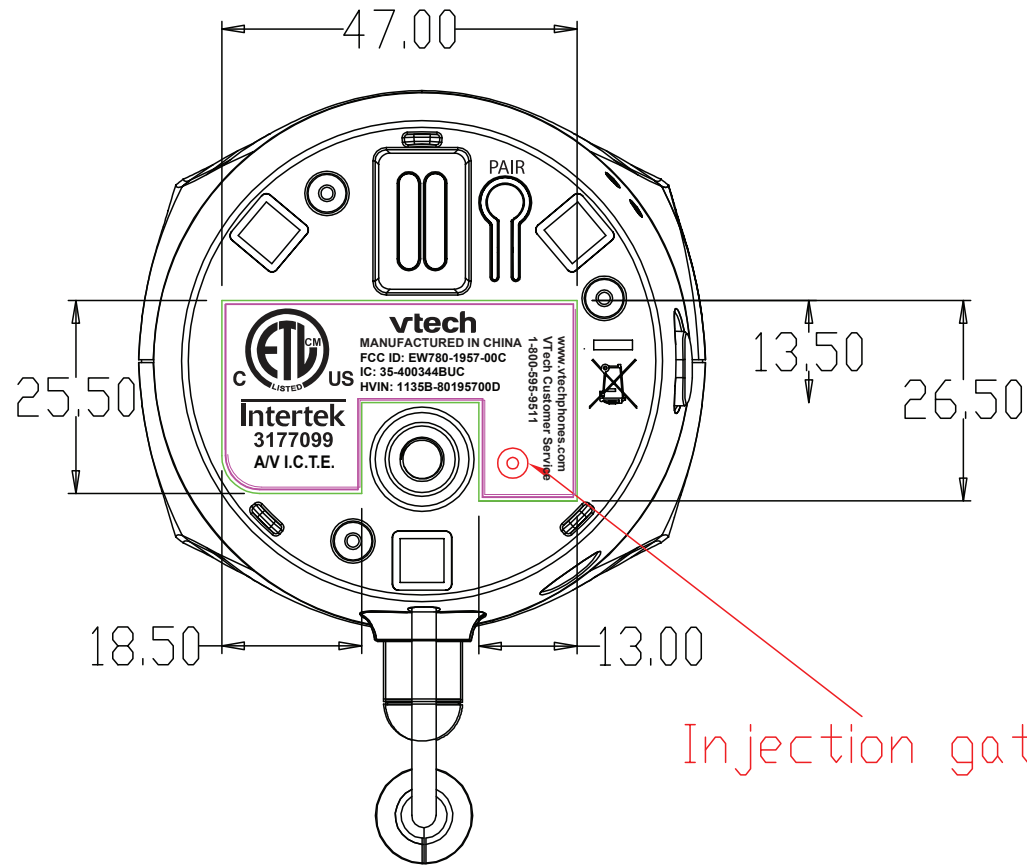

BU

BU LABEL

BU LBL

SIZE: 46 X 25.5 mm
50# UL Approved PET

Remark: The compliance statement is placed on the manual due to the lack of display surface.