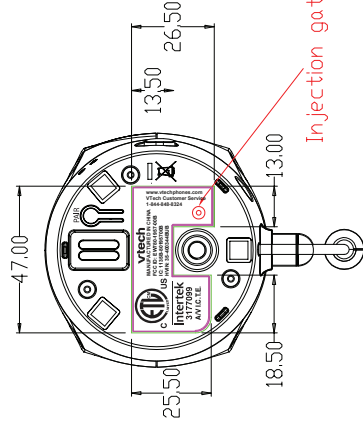

## BU LABEL

## BU LBL

SIZE: 46 X 24.5 mm

50# UL Approved PET 24.5mm

Remark: compliance statement was listed in manual due to surface and interface limitation reason.