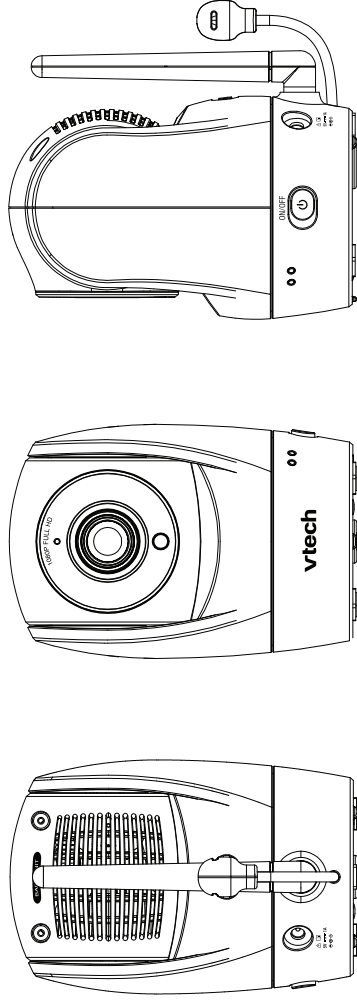

## BU LABEL

## BU LBL

SIZE: 46 X 24.5 mm

50# UL Approved PET 24.5mm

Remark: compliance statement was listed in manual due to surface and interface limitation reason.