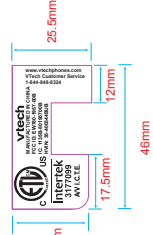

## BU LBL

SIZE: 46 X 24.5 mm

50# UL Approved PET 24.5mm

Remark: compliance statement was listed in manual due to surface and interface limitation reason.