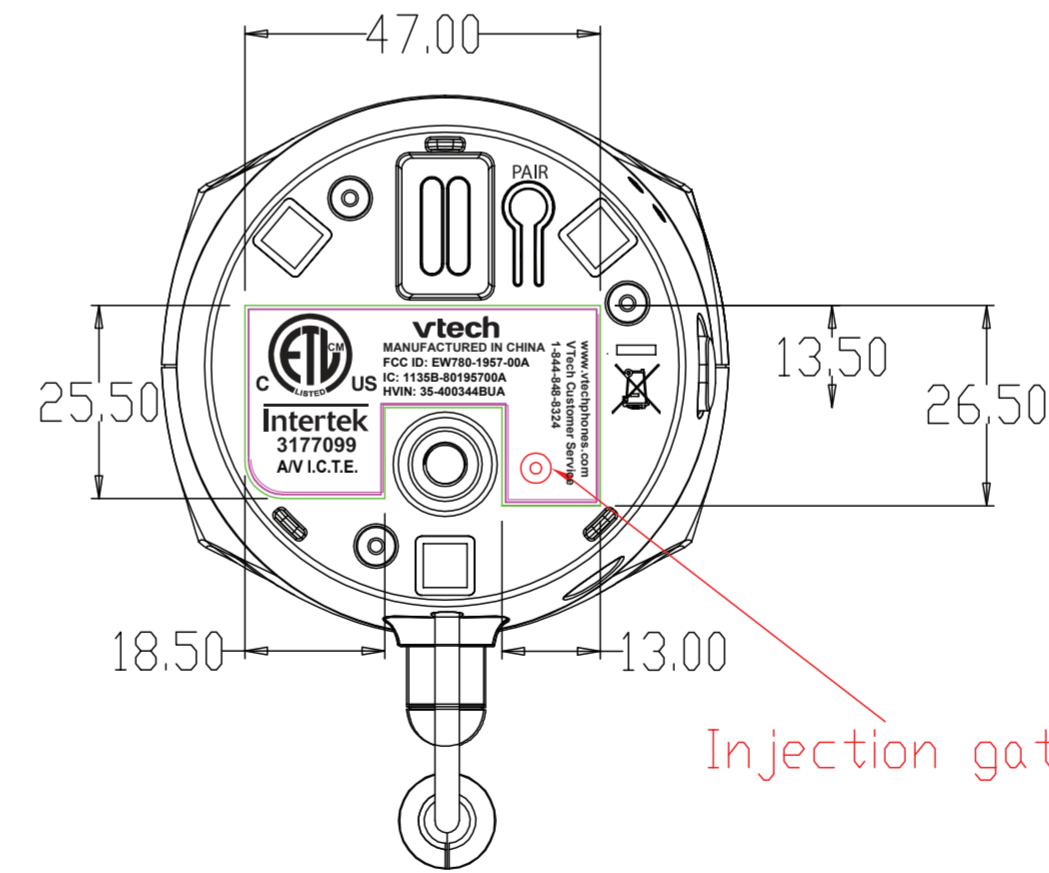

BU

Injection gate

BU LABEL 28.4X19.4,mm

BU LBL SIZE: 46 X 24.5 mm 75# UL Approved PET