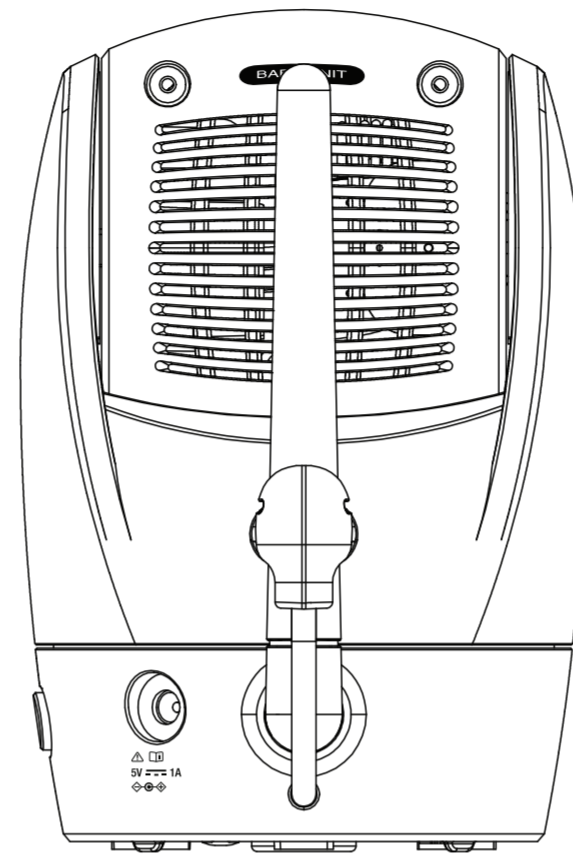

BU

Injection gate

BU LABEL 28.4X19.4,mm

BU LBL SIZE: 46 X 24.5 mm 75# UL Approved PET