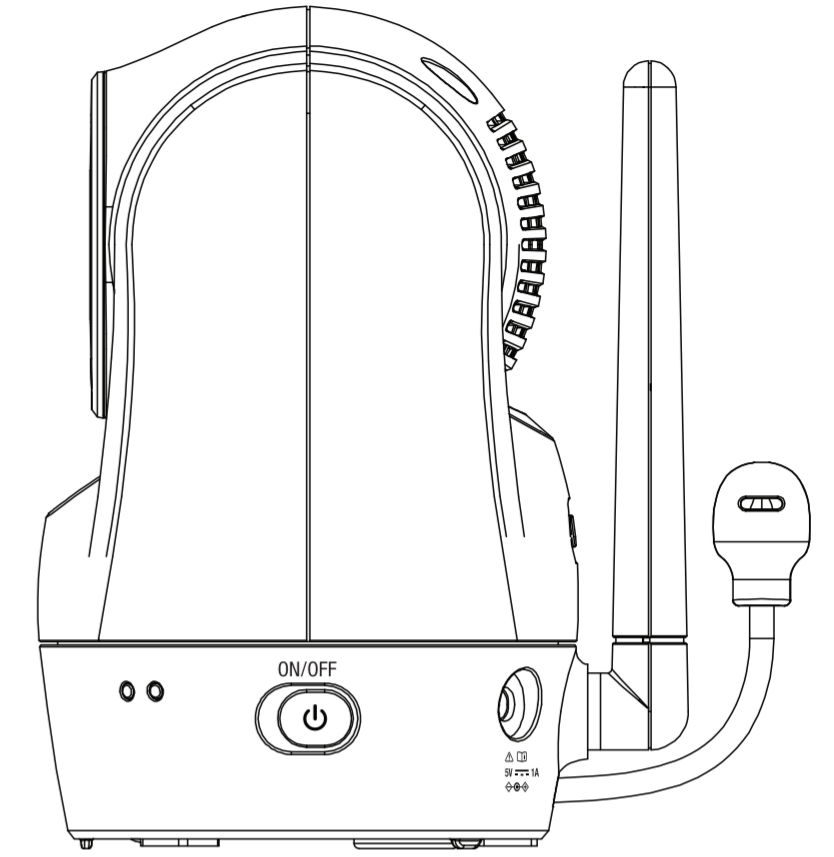

BU

Injection gate

BU LABEL 28.4X19.4,mm

BU LBL SIZE: 46 X 24.5 mm 75# UL Approved PET