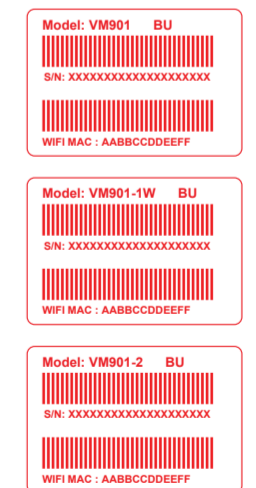

BU

Injection gate

BU LABEL 28.4X19.4,mm

BU LBL SIZE: 46 X 24.5 mm 75# UL Approved PET