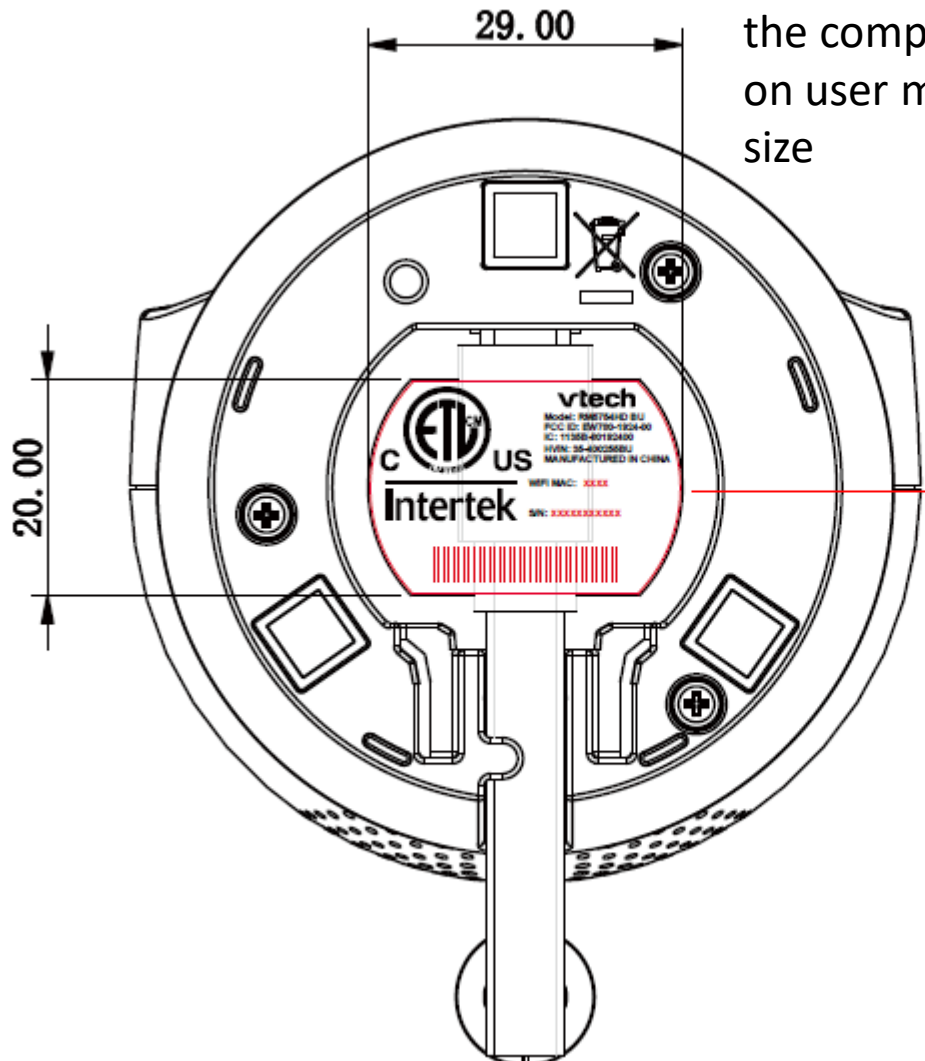

Label
28.6X19.6 mm

the compliance information was displayed on user manual due to on small sample size

Label
28.6X19.6 mm